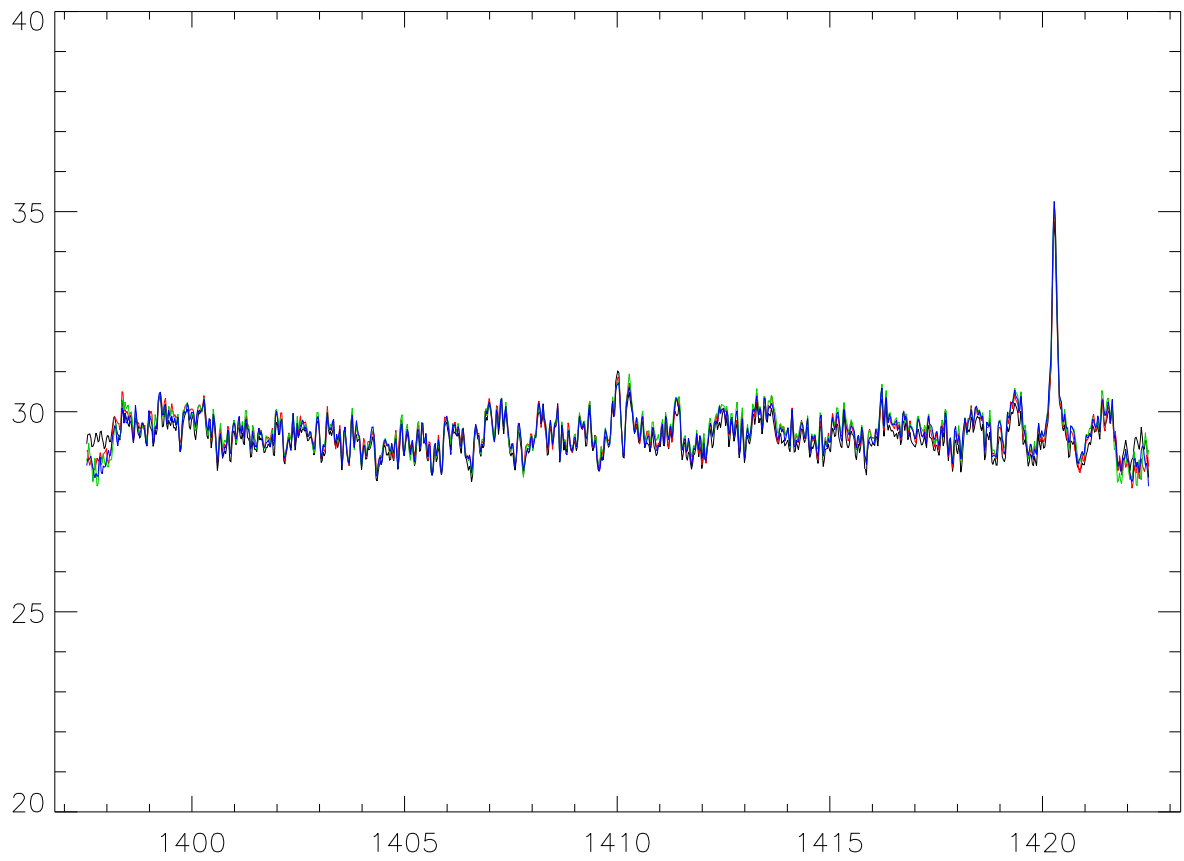

totPwr Tsys vs bwNums 2..9 for sbc 1,2,3,4. 9lev\_F

overplot Tsys spectra by board for bw:25.00 PoIA 9lev\_F

PoIB

totPwr Tsys vs bwNums 2..9 for sbc 1,2,3,4. 3lev\_F

overplot Tsys spectra by board for bw:25.00 PoIA 3lev\_F