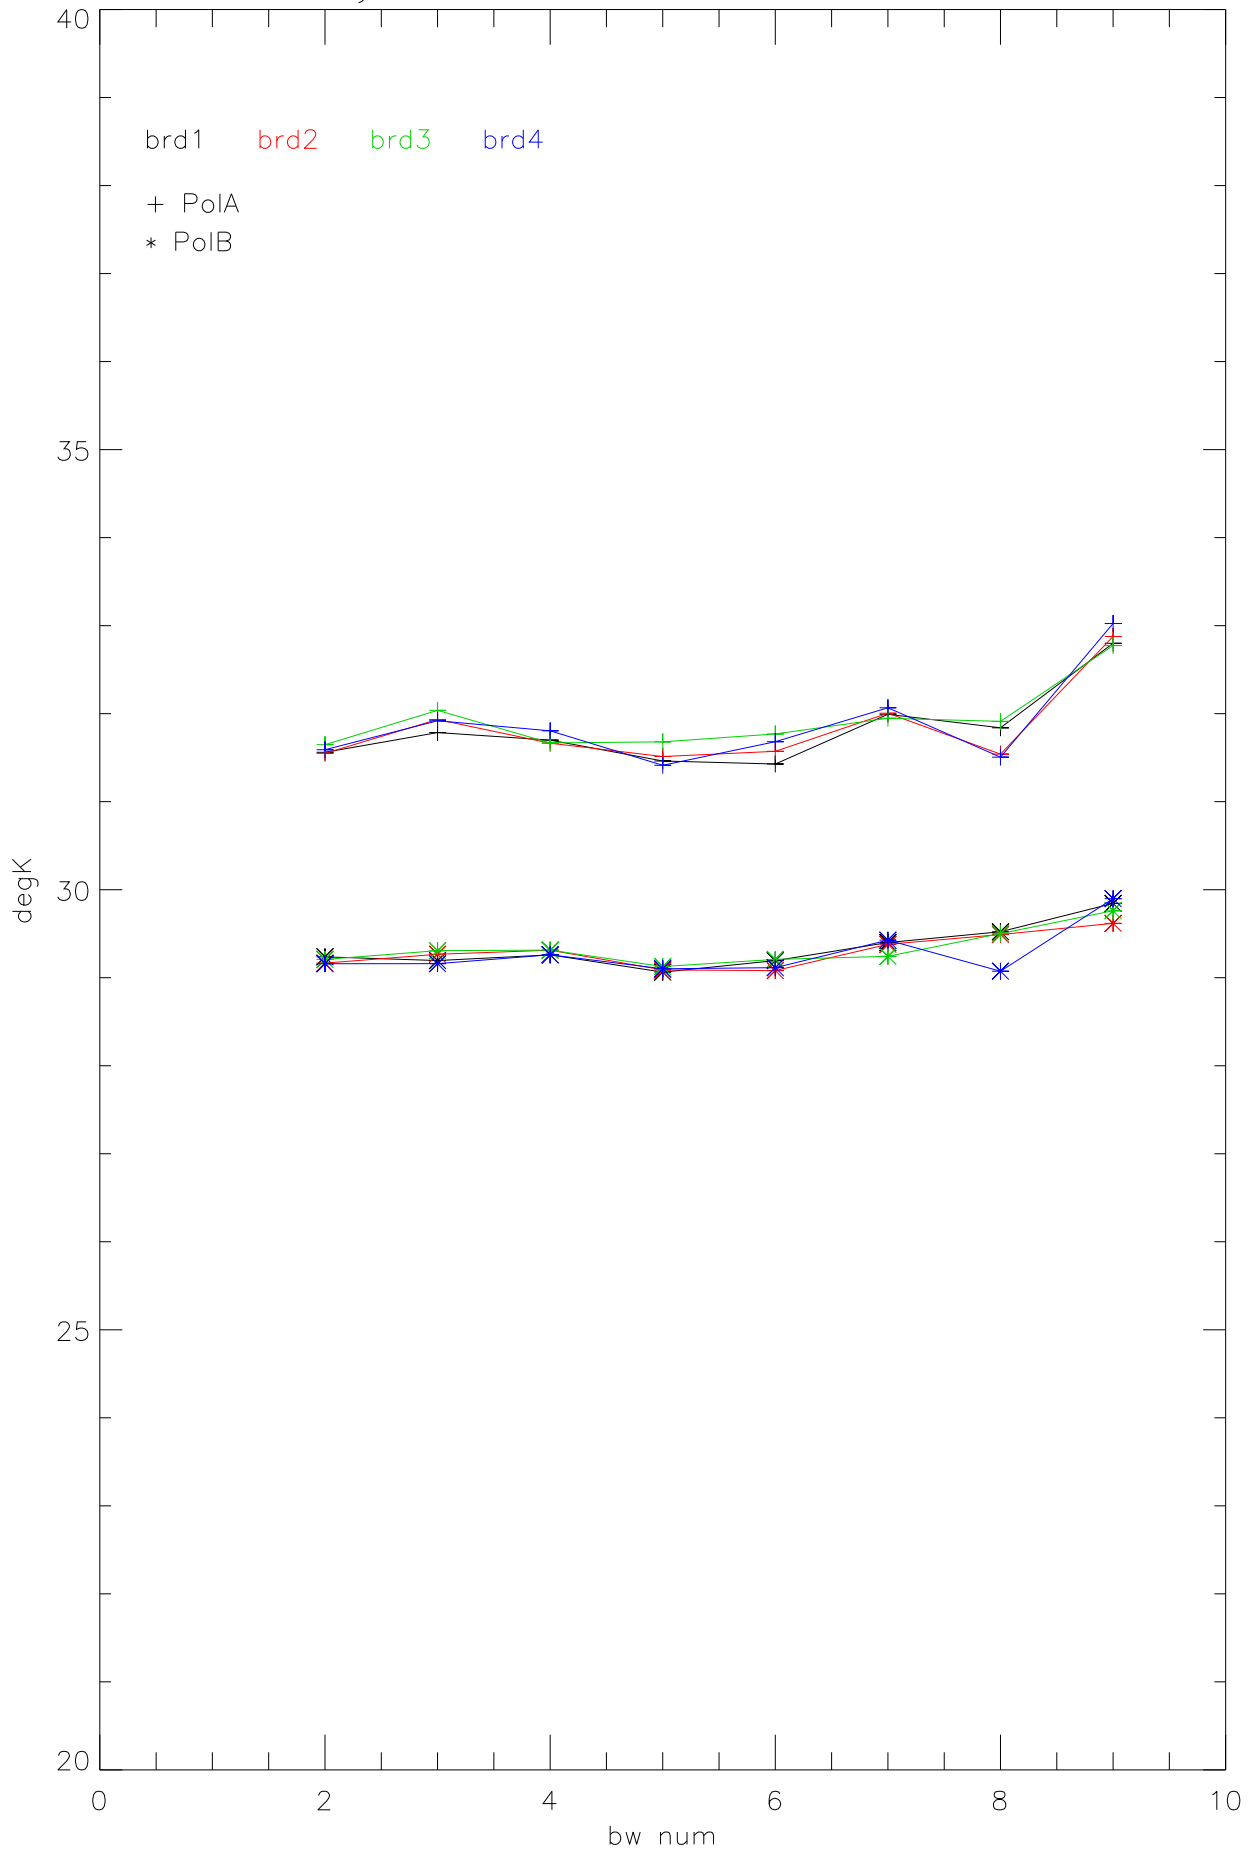

totPwr Tsys vs bwNums 2..9 for sbc 1,2,3,4. 9lev\_F

overplot Tsys spectra by board for bw:25.00 PoIA 9lev\_F

PoIB

totPwr Tsys vs bwNums 2..9 for sbc 1,2,3,4. 3lev\_F

overplot Tsys spectra by board for bw:25.00 PoIA 3lev\_F