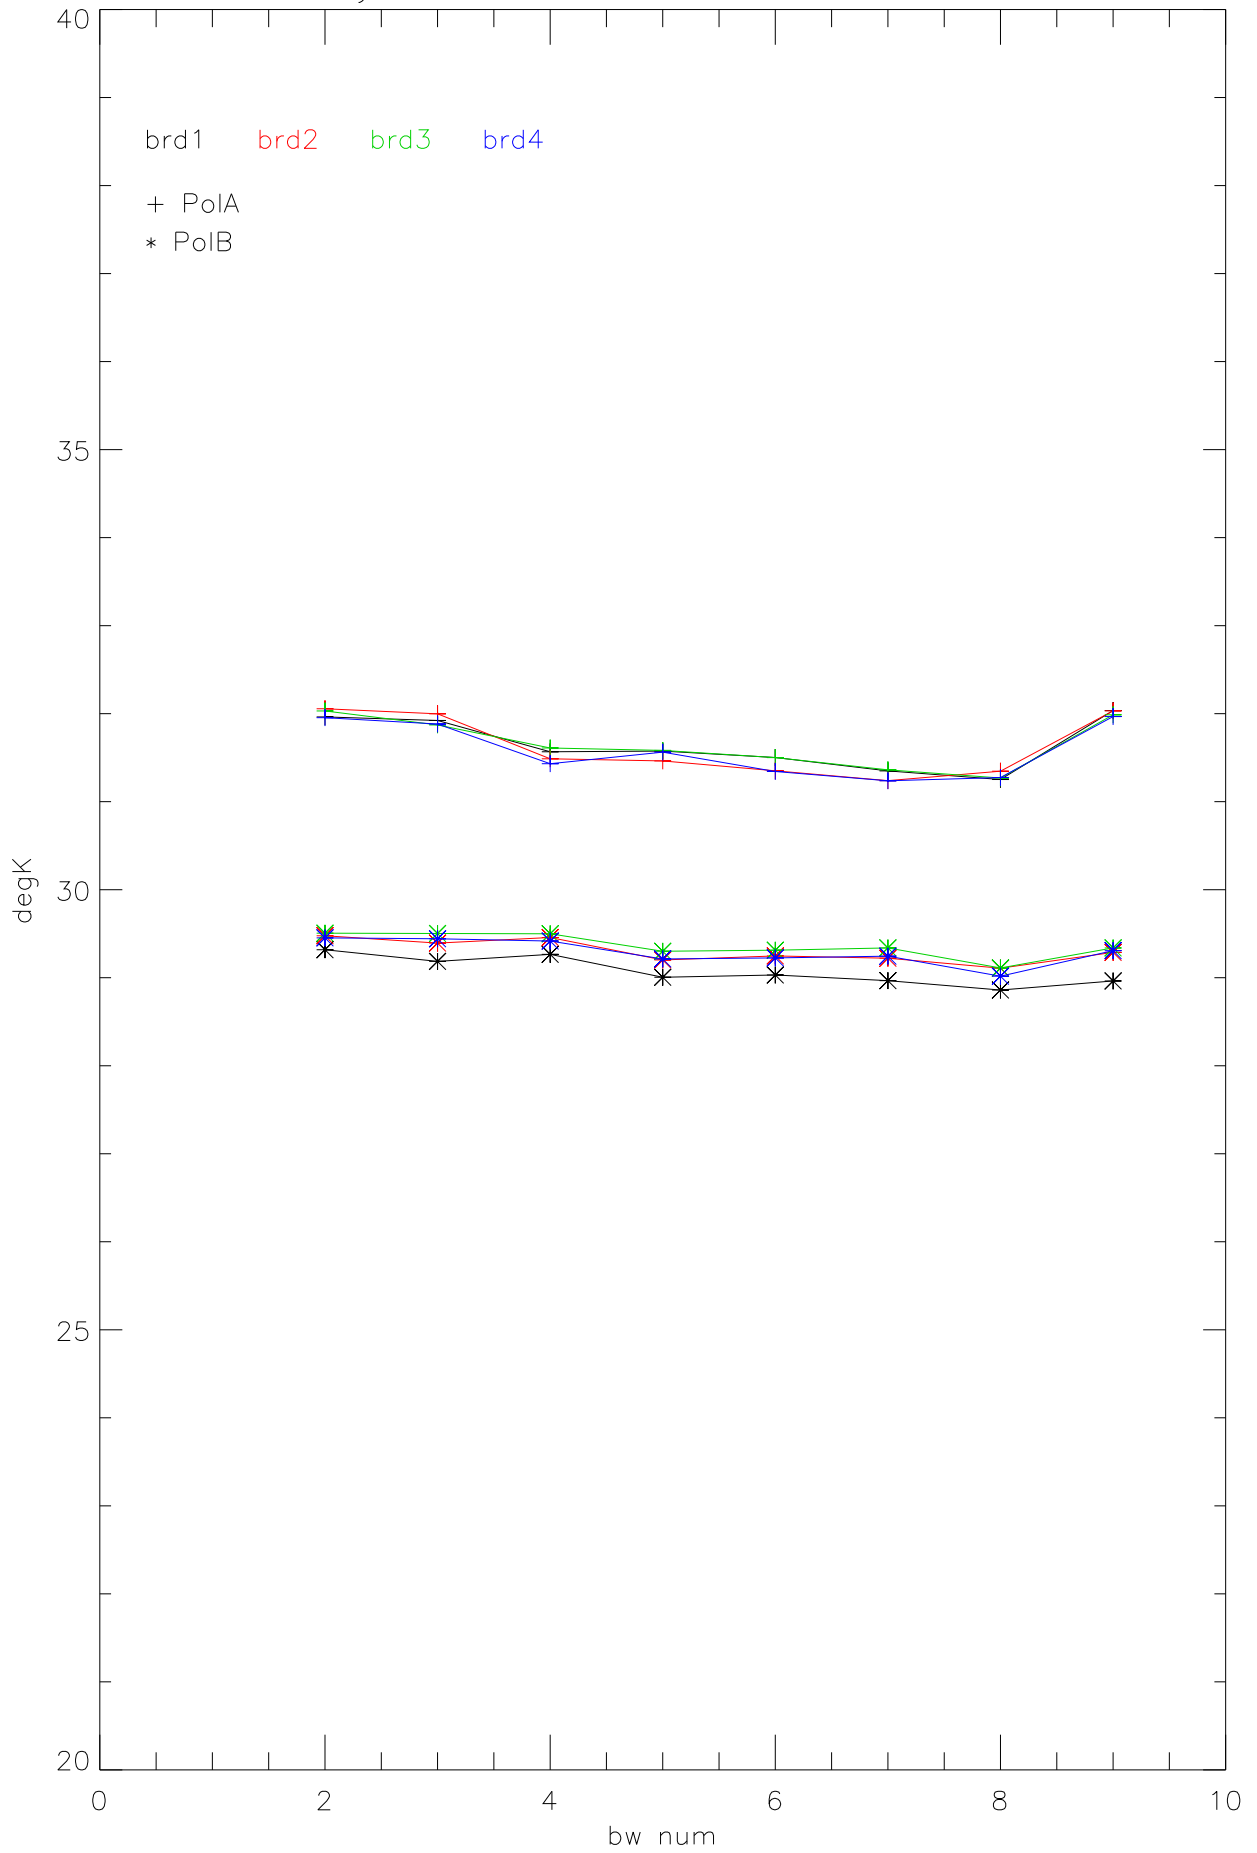

totPwr Tsys vs bwNums 2..9 for sbc 1,2,3,4. 9lev\_F

overplot Tsys spectra by board for bw:25.00 PoIA 9lev\_F

PoIB

totPwr Tsys vs bwNums 2..9 for sbc 1,2,3,4. 3lev\_F

overplot Tsys spectra by board for bw:25.00 PoIA 3lev\_F