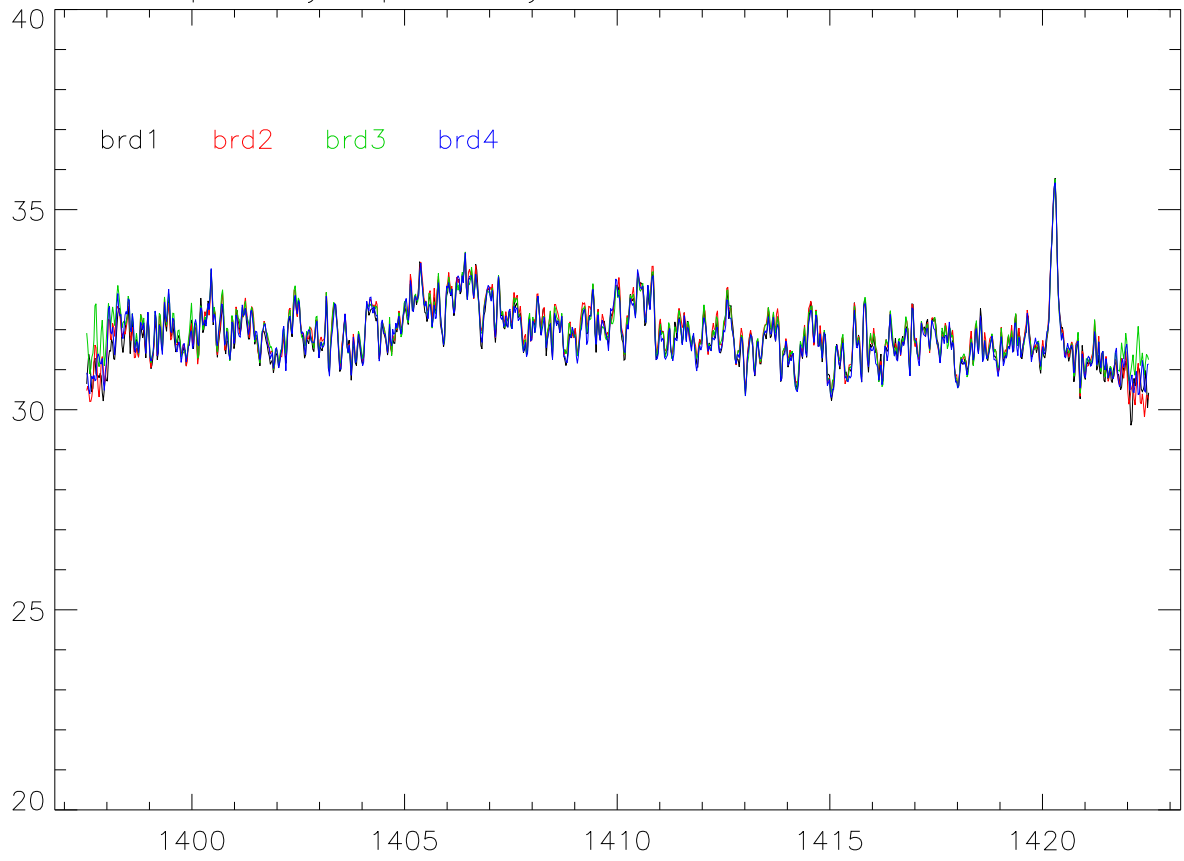

totPwr Tsys vs bwNums 2..9 for sbc 1,2,3,4. 9lev\_F

overplot Tsys spectra by board for bw:25.00 PoIA 9lev\_F

PoIB

totPwr Tsys vs bwNums 2..9 for sbc 1,2,3,4. 3lev\_F

overplot Tsys spectra by board for bw:25.00 PoIA 3lev\_F