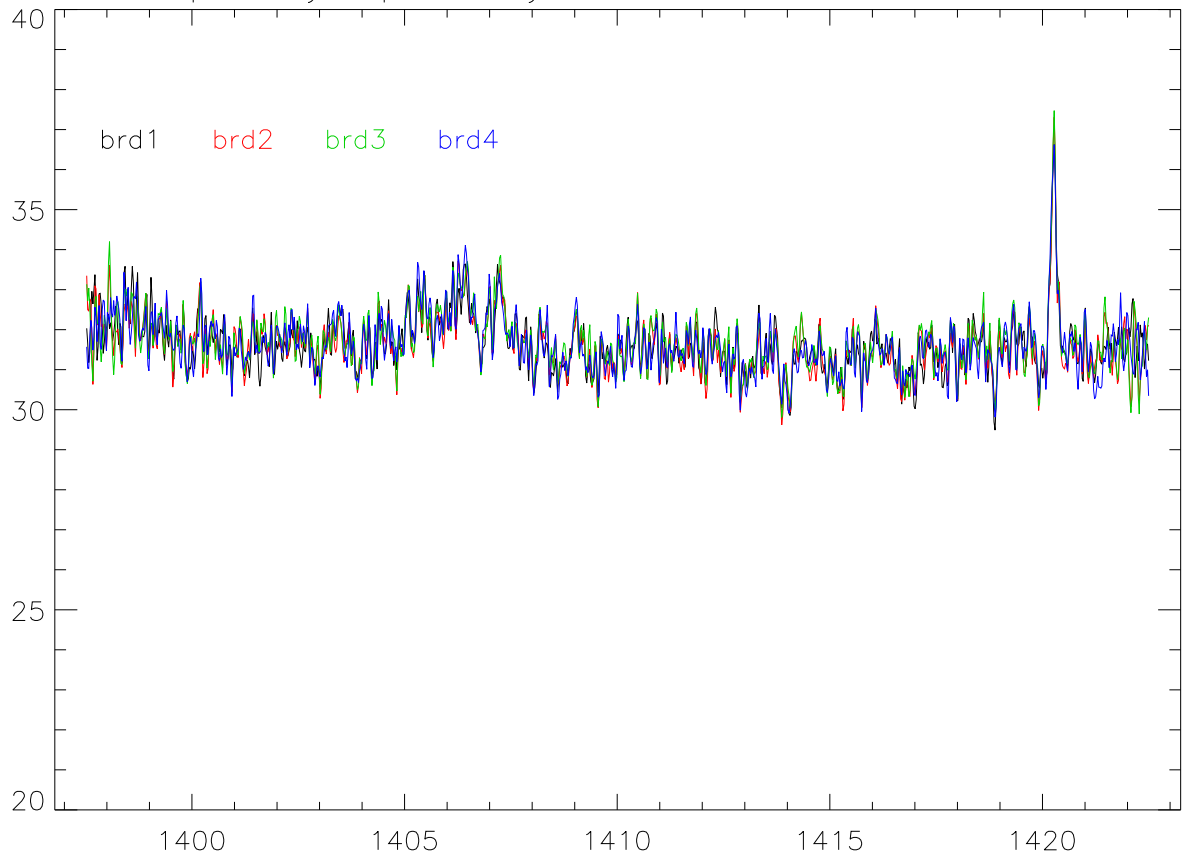

totPwr Tsys vs bwNums 2..9 for sbc 1,2,3,4. 9lev\_F

overplot Tsys spectra by board for bw:25.00 PoIA 9lev\_F

PoIB

totPwr Tsys vs bwNums 2..9 for sbc 1,2,3,4. 3lev\_F

overplot Tsys spectra by board for bw:25.00 PoIA 3lev\_F