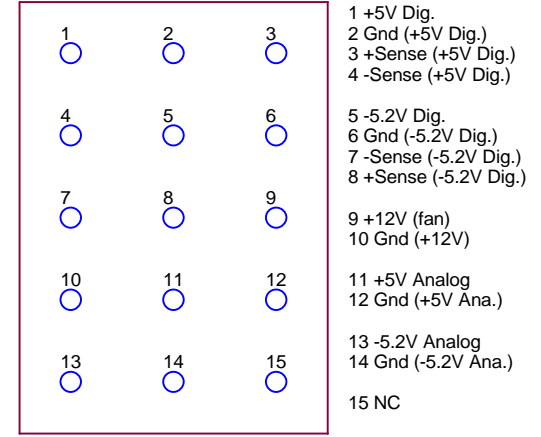

FRONT PANEL

AMP MATE-N-LOK II

REAR PANEL

ARECIBO OBSERVATORY		
BY : BILL SISK		
FILE : InterimCorr.dsn		
Title Interim Correlator		
Size B	Document Number Layout for Halfband Filter Chassis	Rev
Date: Monday, April 15, 2002	Sheet 1 of 1	