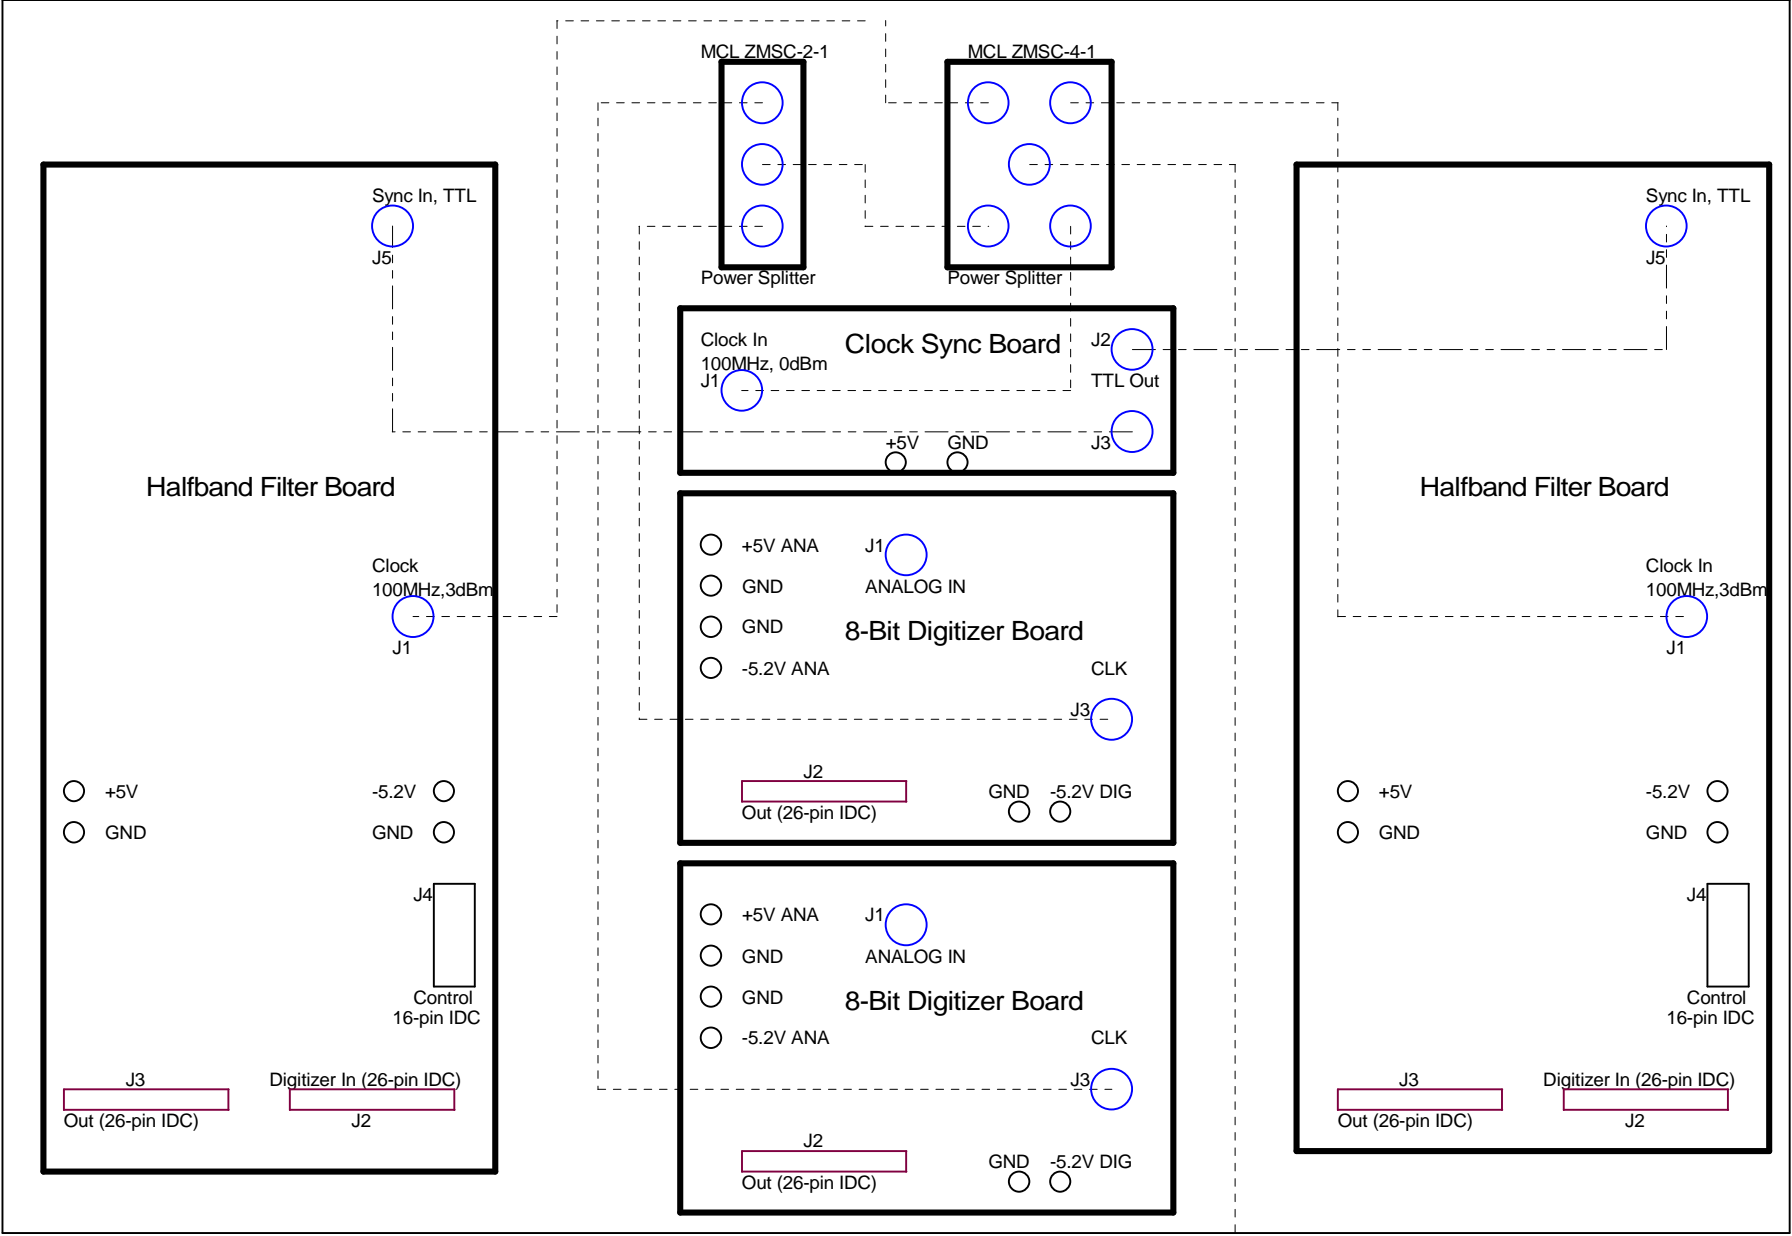

FRONT PANEL

AMP MATE-N-LOK II

REAR PANEL

ARECIBO OBSERVATORY		
BY : BILL SISK		
FILE : InterimCorr.dsn		
Title Interim Correlator		
Size B	Document Number Layout for Halfband Filter Chassis	Rev
Date: Monday, April 15, 2002	Sheet 1 of 1	