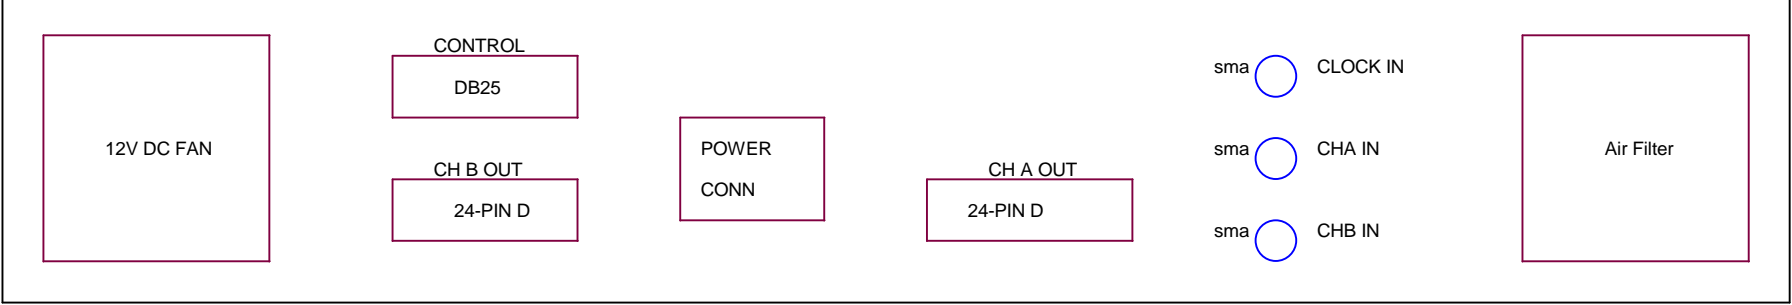

FRONT PANEL

AMP MATE-N-LOK II

REAR PANEL

ARECIBO OBSERVATORY		
BY : BILL SISK		
FILE : InterimCorr.dsn		
Title Interim Correlator		
Size B	Document Number Layout for Halfband Filter Chassis	Rev
Date: Monday, April 15, 2002	Sheet 1 of 1	