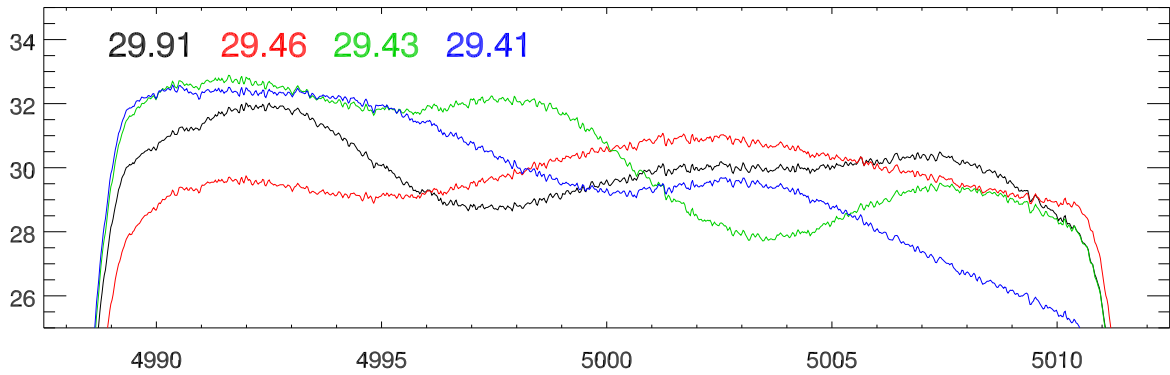

21aug12 HighTsys sbc4A. PoIA. signal straight through.

PoIA. switch sbc3A,sbc4a at A/D input.

PoIB signal straight through.

PoIB switch sbc3A,sbc4a at A/D input.