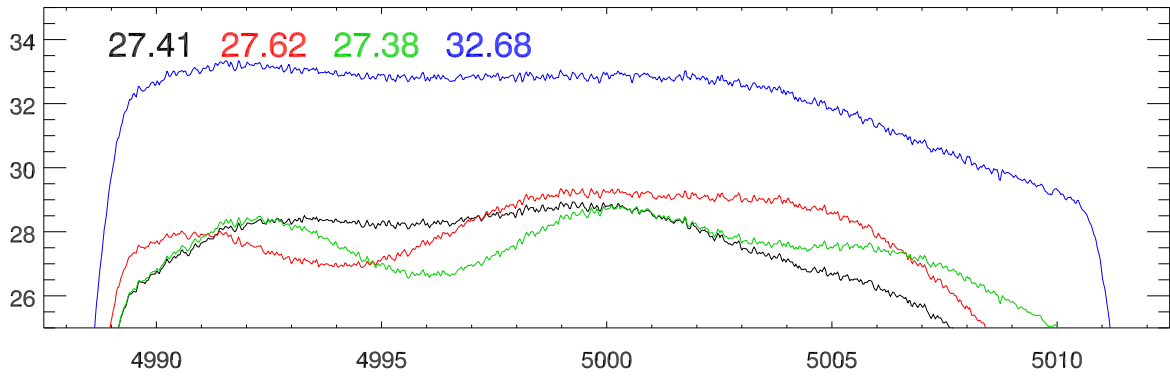

21aug12 HighTsys sbc4A. PoIA. signal straight through.

PoIA. switch sbc3A,sbc4a at A/D input.

PoIB signal straight through.

PoIB switch sbc3A,sbc4a at A/D input.