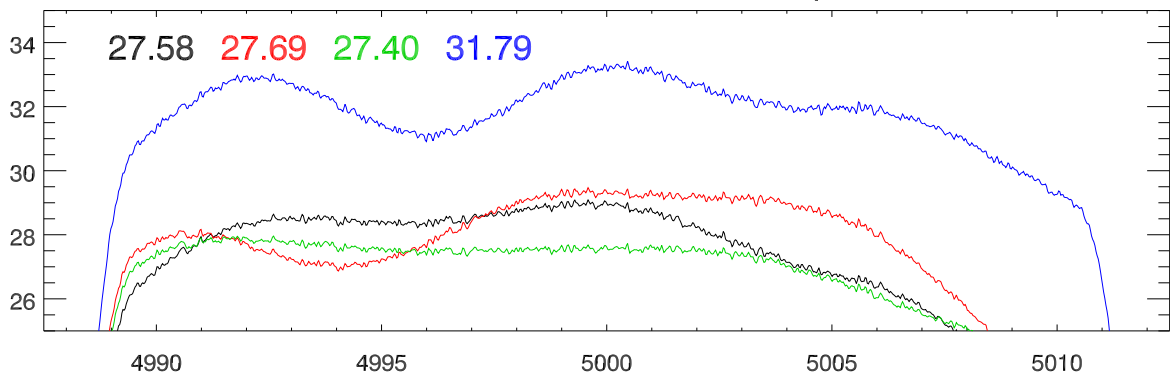

21aug12 HighTsys sbc4A. PoIA. signal straight through.

PoIA. switch sbc3A,sbc4a at A/D input.

PoIB signal straight through.

PoIB switch sbc3A,sbc4a at A/D input.