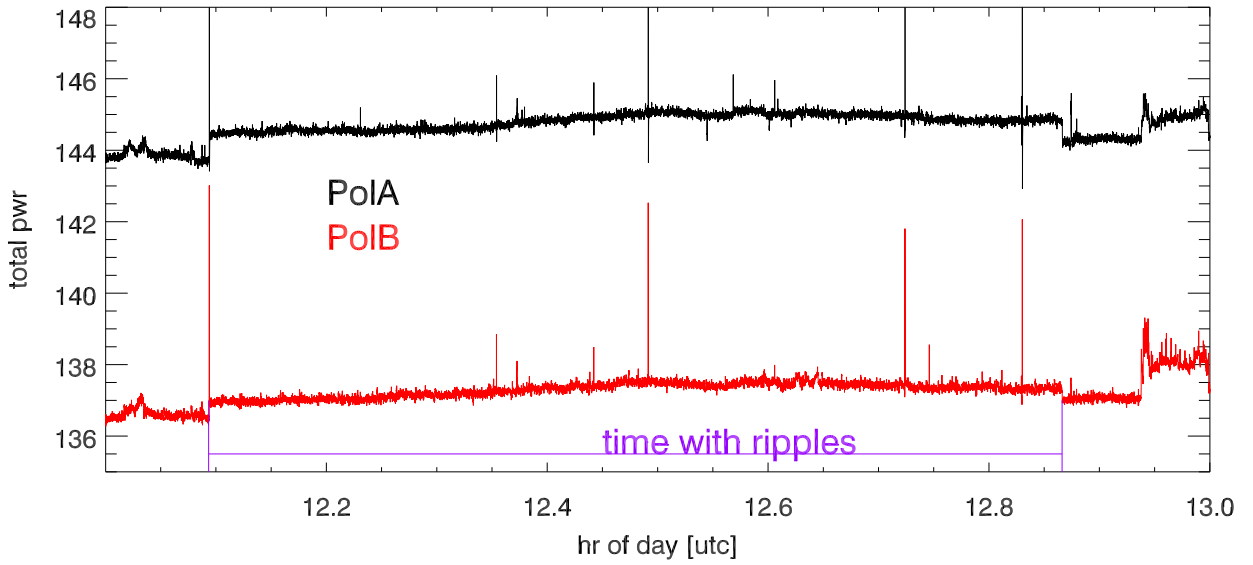

27jan22 total pwr vs time (freq 30 to 80Mhz)

total power vs time. blowup around jump at 12.094

spectra about jump at 12.094

220127 callisto average spectra

220127 callisto average acf during time with ripples