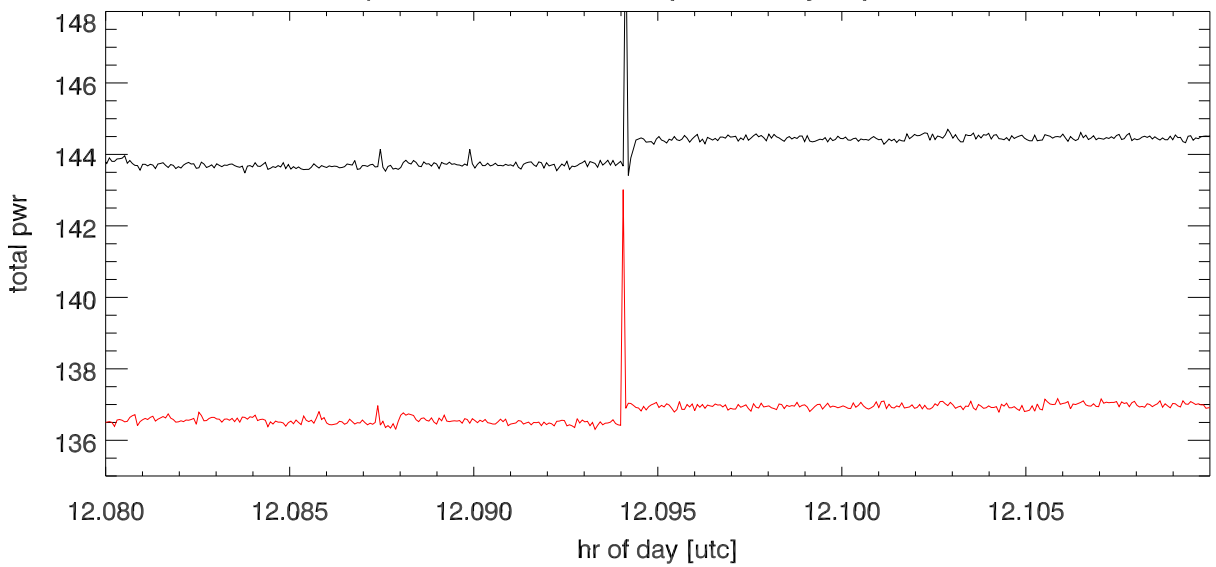

27jan22 total pwr vs time (freq 30 to 80Mhz)

total power vs time. blowup around jump at 12.094

spectra about jump at 12.094

220127 callisto average spectra

220127 callisto average acf during time with ripples