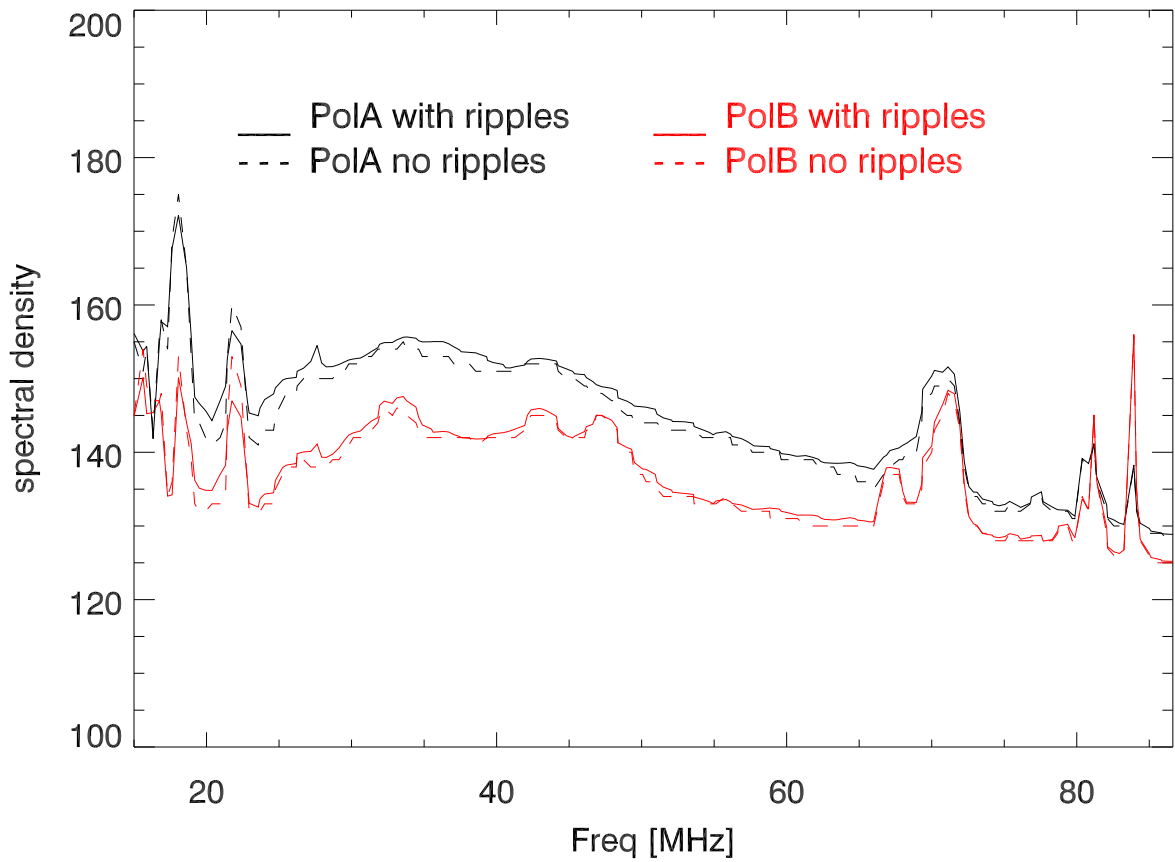

27jan22 total pwr vs time (freq 30 to 80Mhz)

total power vs time. blowup around jump at 12.094

spectra about jump at 12.094

220127 callisto average spectra

220127 callisto average acf during time with ripples