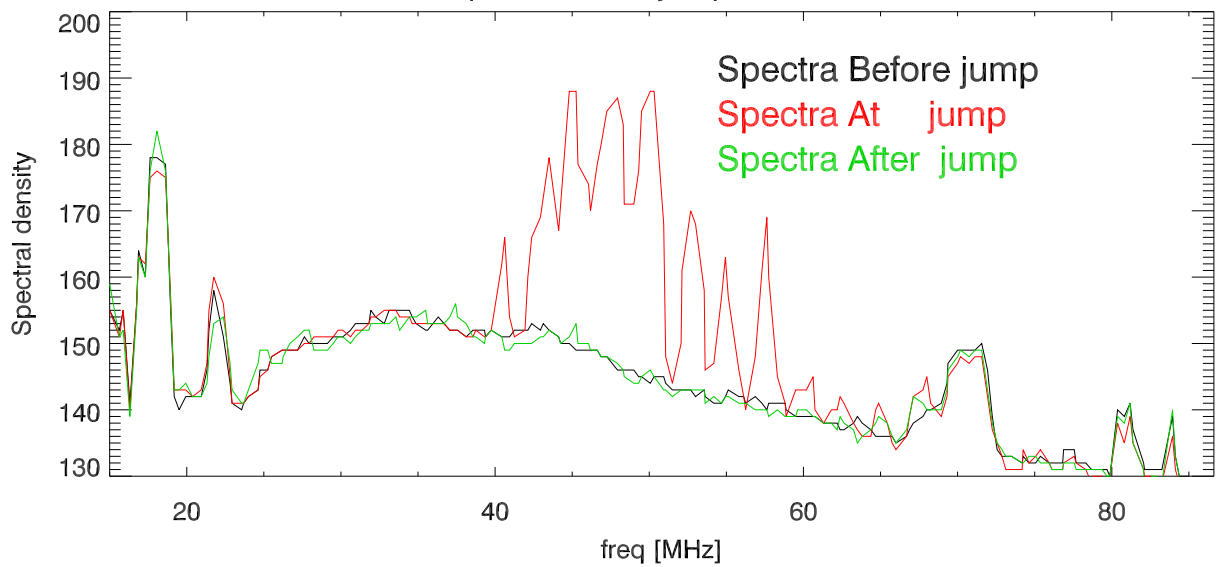

27jan22 total pwr vs time (freq 30 to 80Mhz)

total power vs time. blowup around jump at 12.094

spectra about jump at 12.094

220127 callisto average spectra

220127 callisto average acf during time with ripples