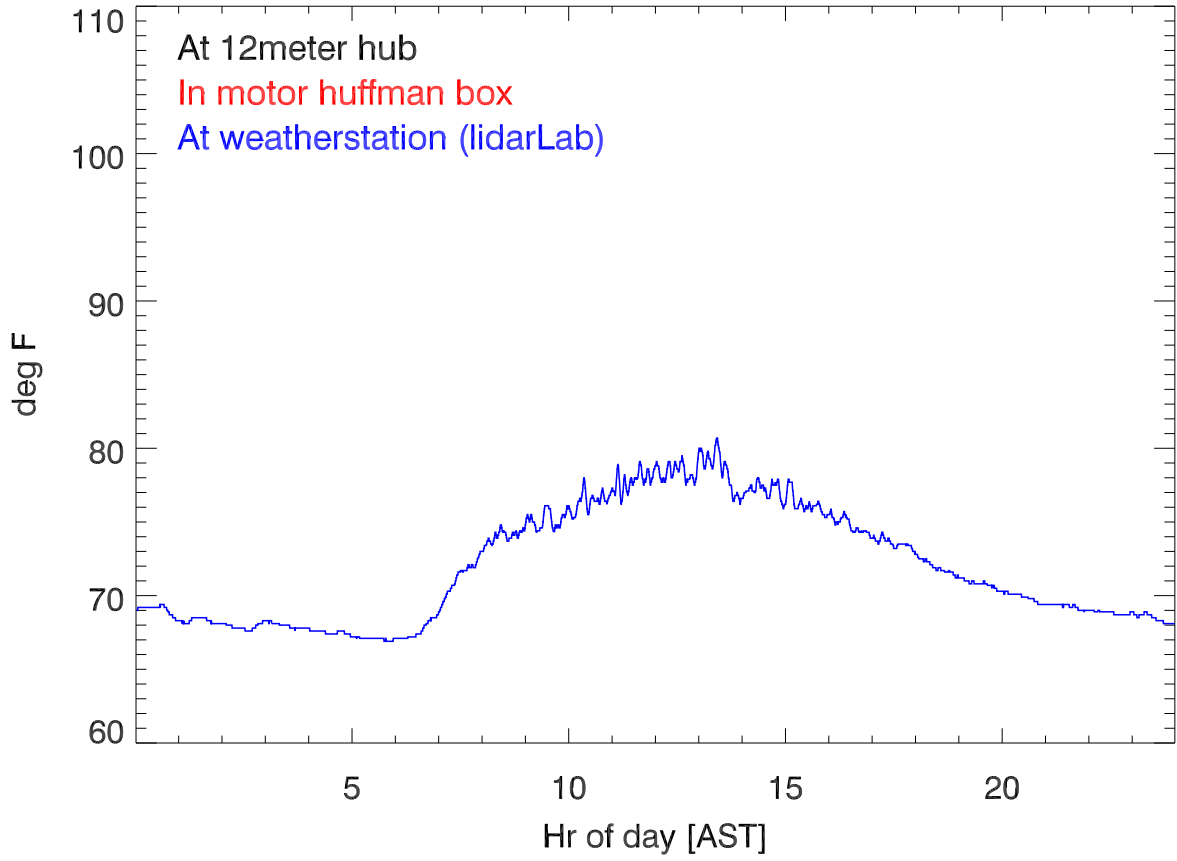

12meter and weather stations temperatures for 220426

Relative humidity