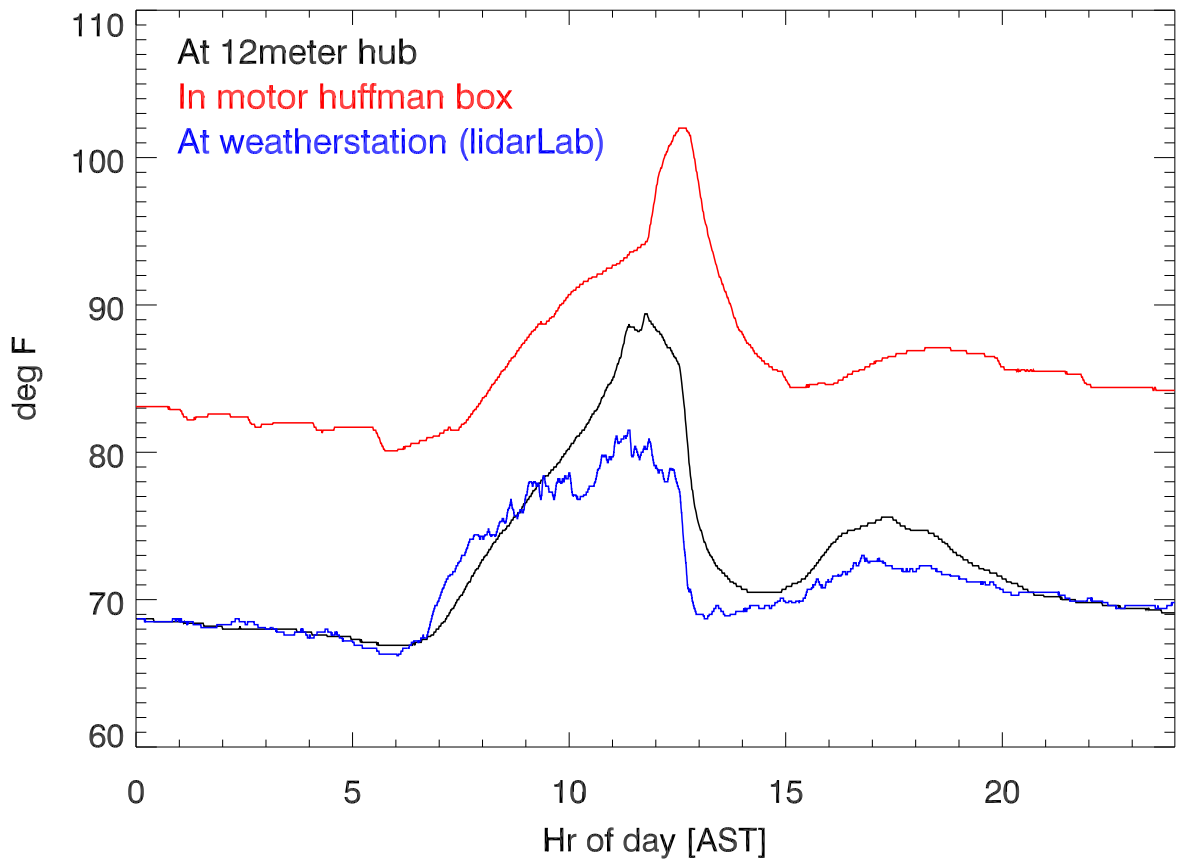

12meter and weather stations temperatures for 220416

Relative humidity