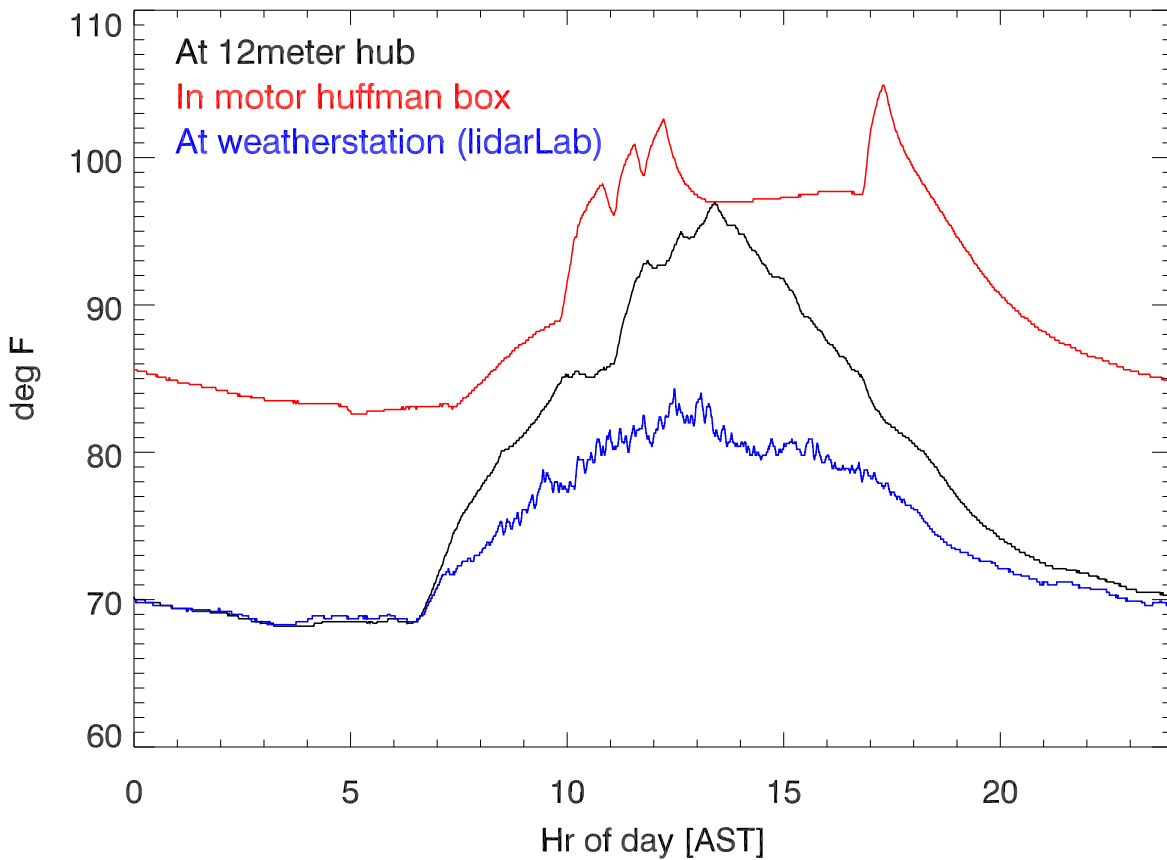

12meter and weather stations temperatures for 220413

Relative humidity