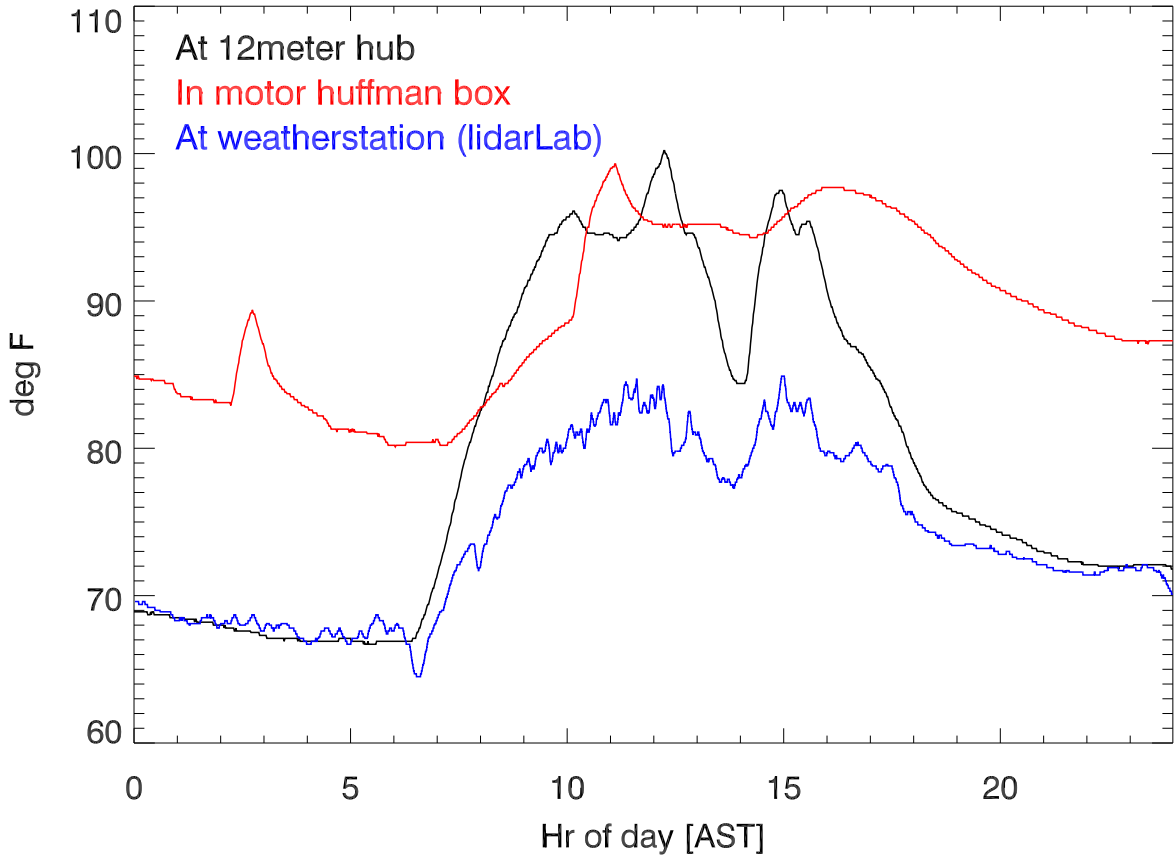

12meter and weather stations temperatures for 220410

Relative humidity