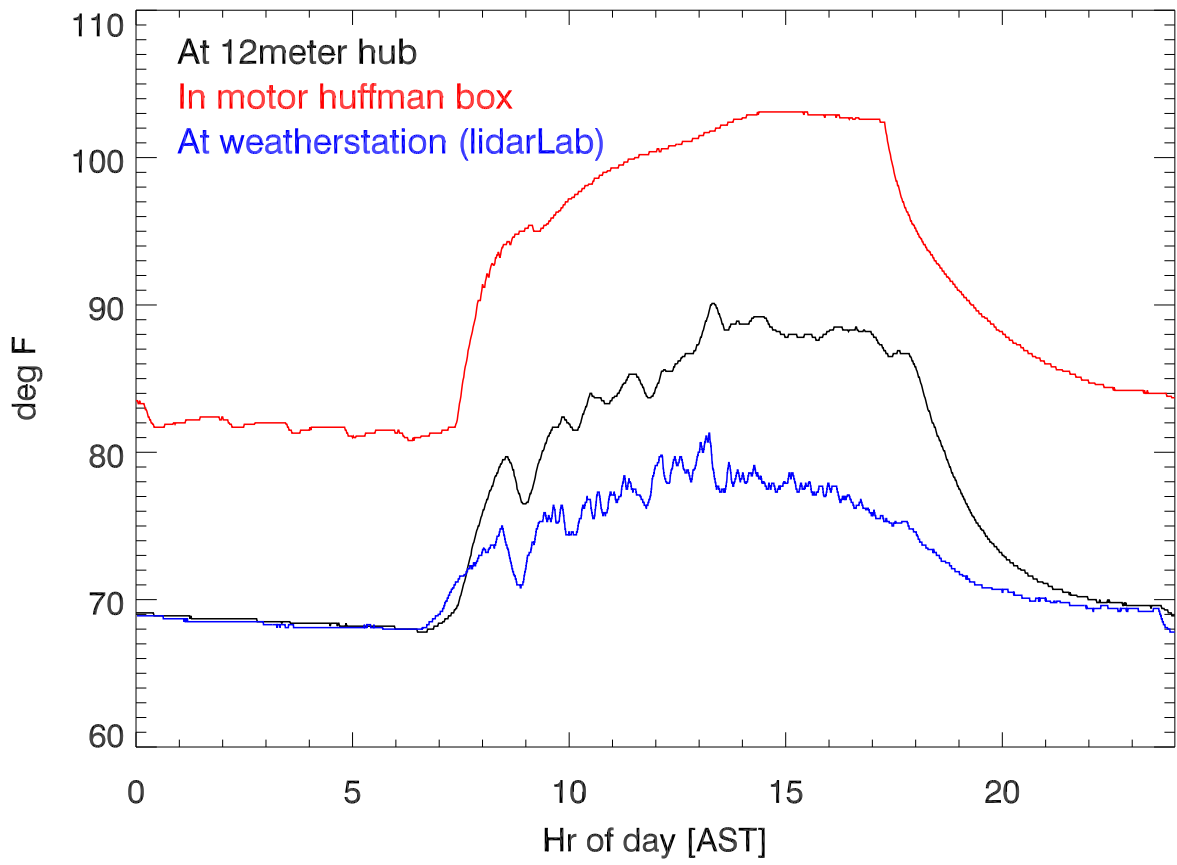

12meter and weather stations temperatures for 220330

Relative humidity