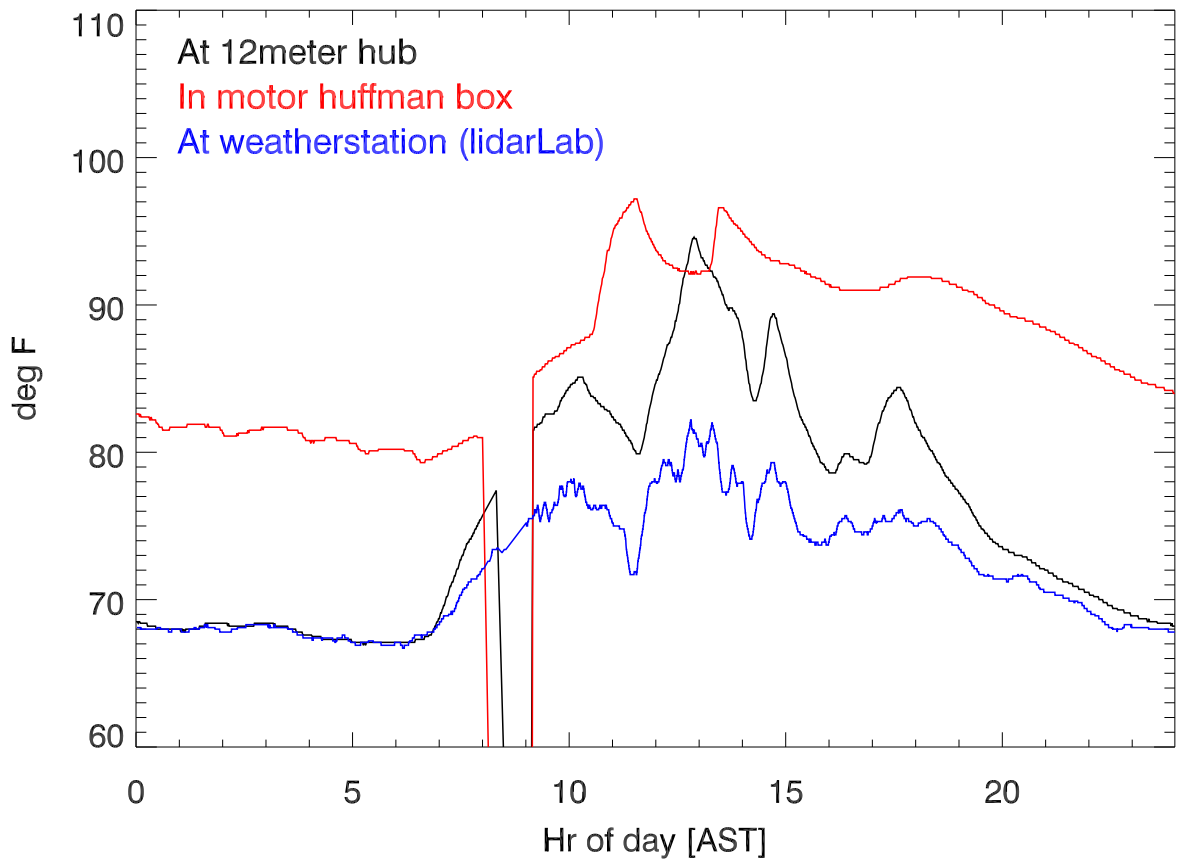

12meter and weather stations temperatures for 220325

Relative humidity