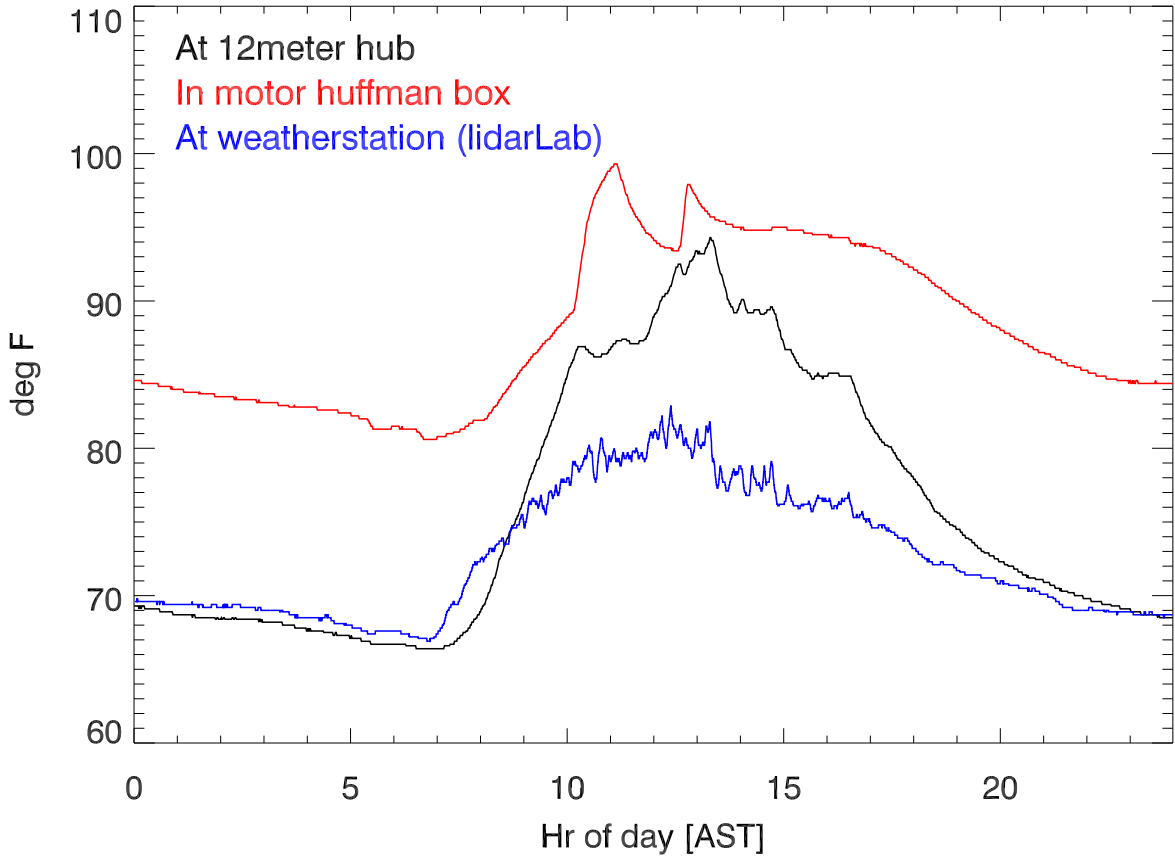

12meter and weather stations temperatures for 220321

Relative humidity