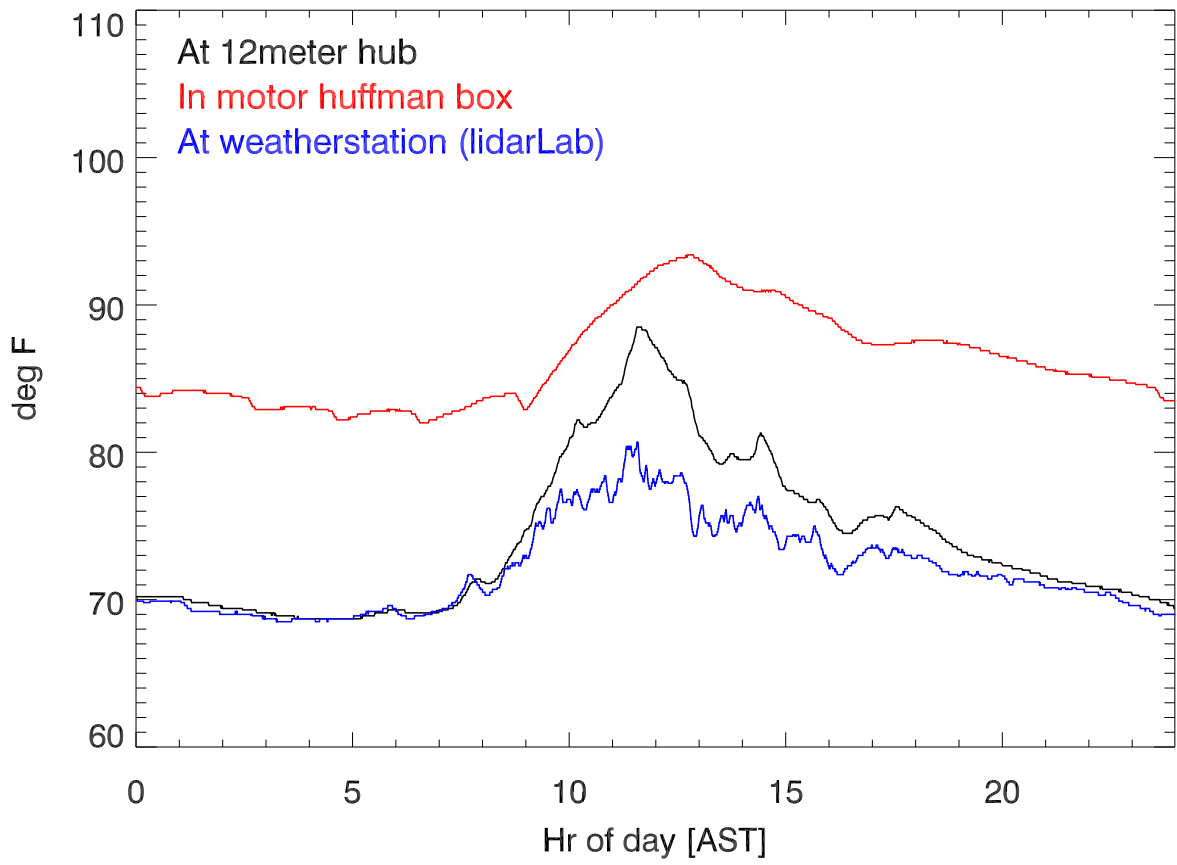

12meter and weather stations temperatures for 220312

Relative humidity