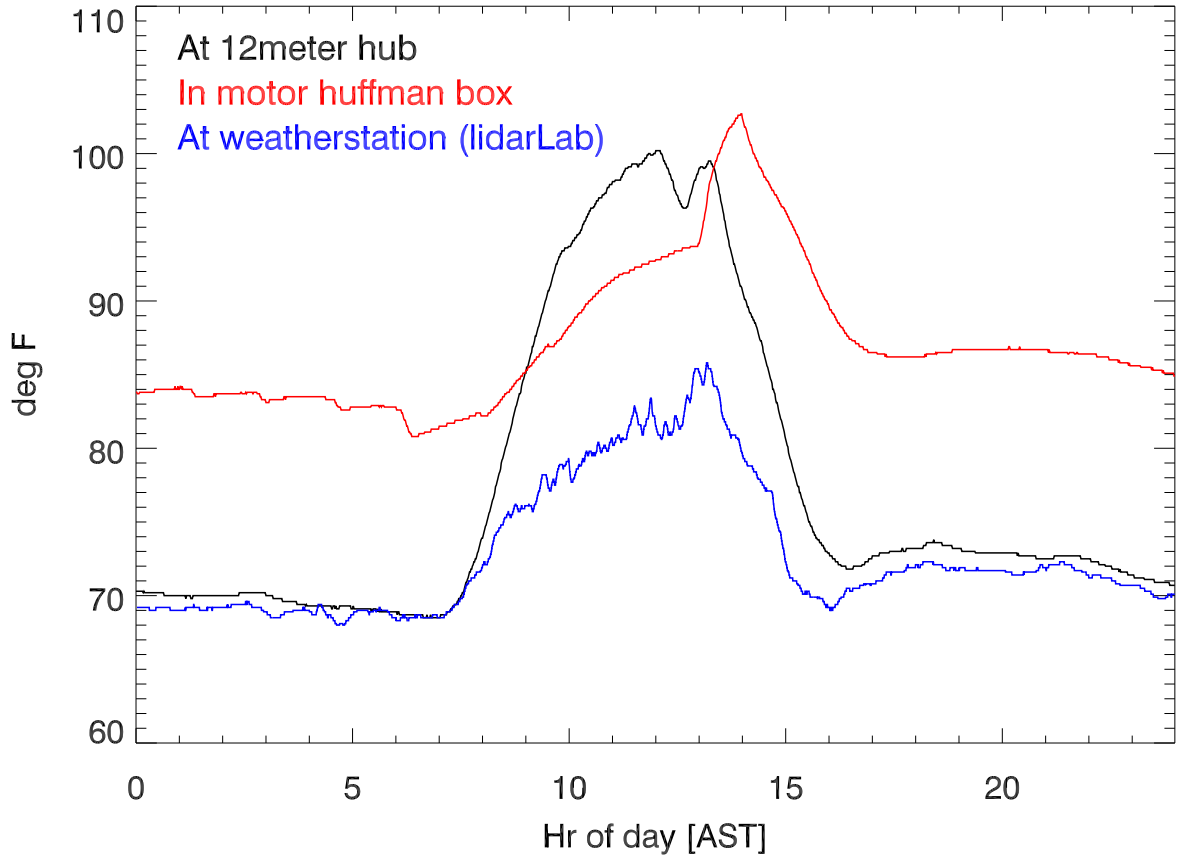

12meter and weather stations temperatures for 220301

Relative humidity