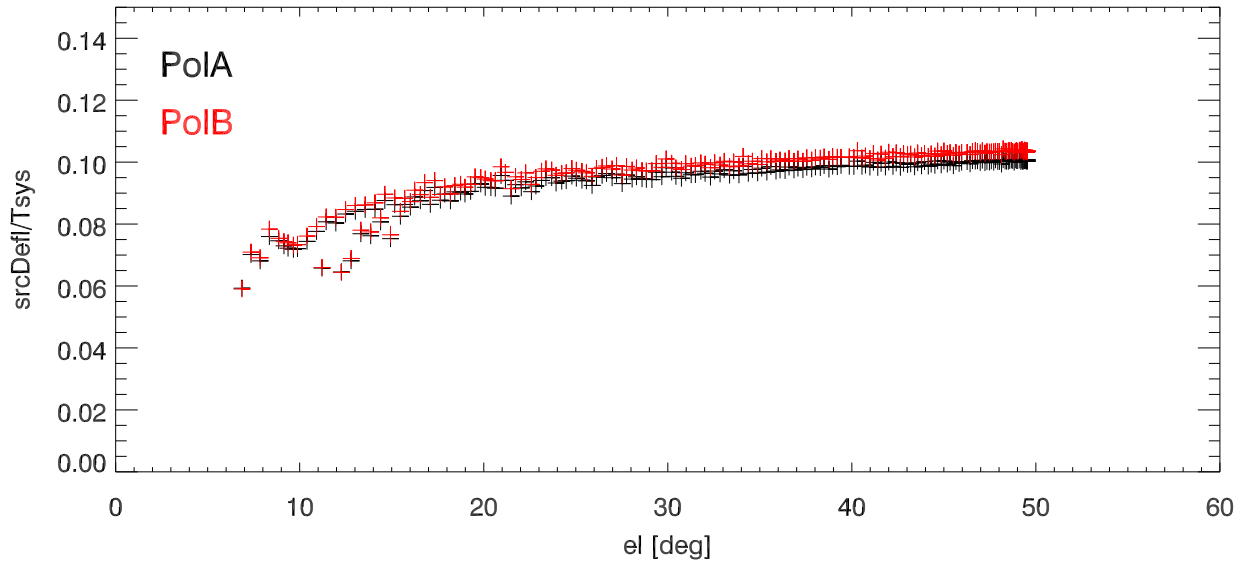

3C461 srcDeflection/Tsys vs elevation for polA,B. 8647Mhz band

3C461 srcDeflection/Tsys vs azimuth for polA,B.

SEFD_PolA / SEFD_PolB vs elevation