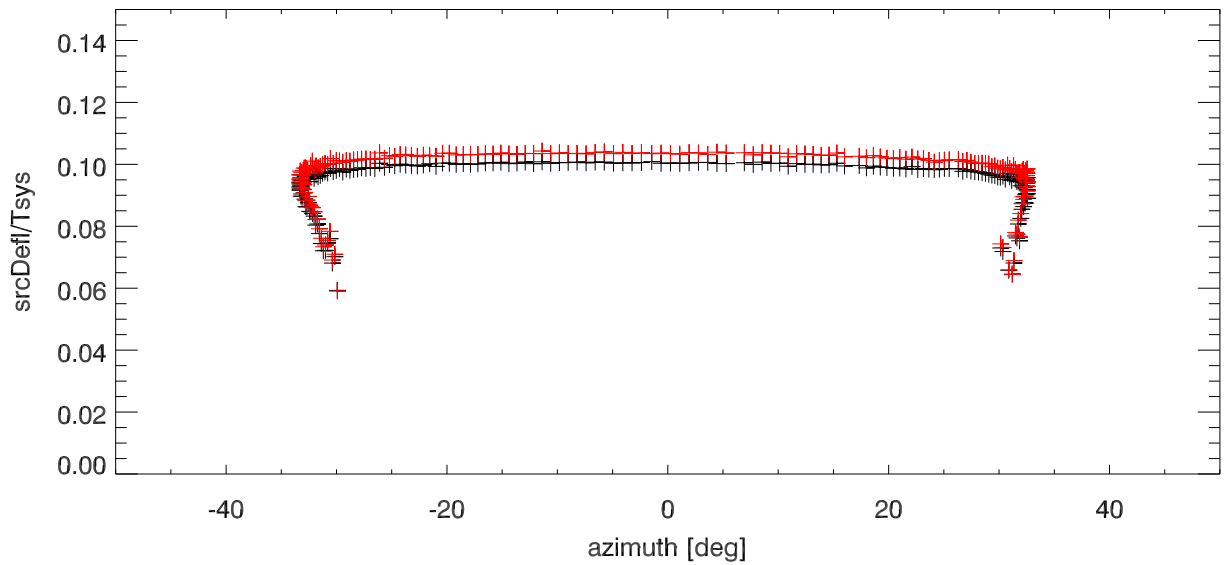

3C461 srcDeflection/Tsys vs elevation for polA,B. 8647Mhz band

3C461 srcDeflection/Tsys vs azimuth for polA,B.

SEFD_PolA / SEFD_PolB vs elevation