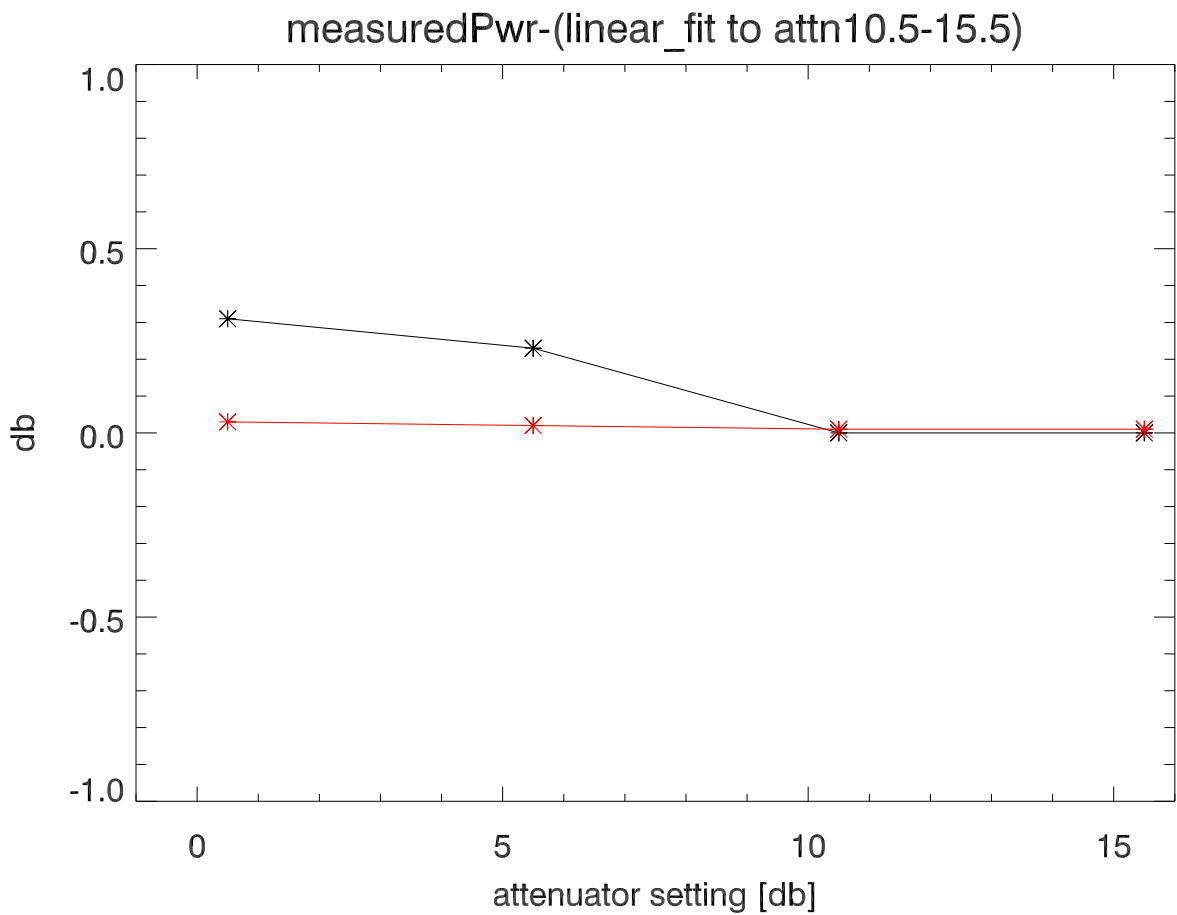

29oct21:trkIng Sun. If2PwrM reading while stepping udc atten.

if2PwrMeter reading while stepping atten in front of udc

measuredPwr-(linear\_fit to attn10-20.)