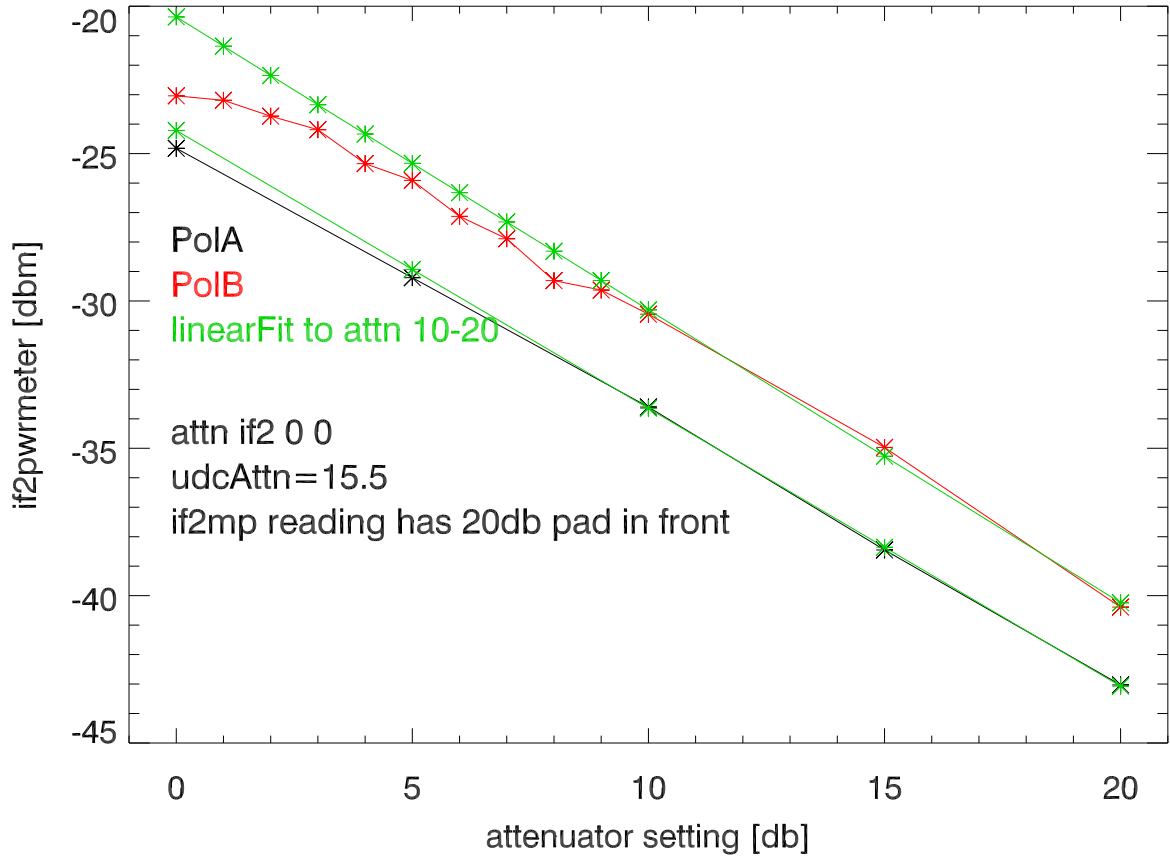

29oct21:trkIng Sun. If2PwrM reading while stepping udc atten.

if2PwrMeter reading while stepping atten in front of udc

measuredPwr-(linear\_fit to attn10-20.)