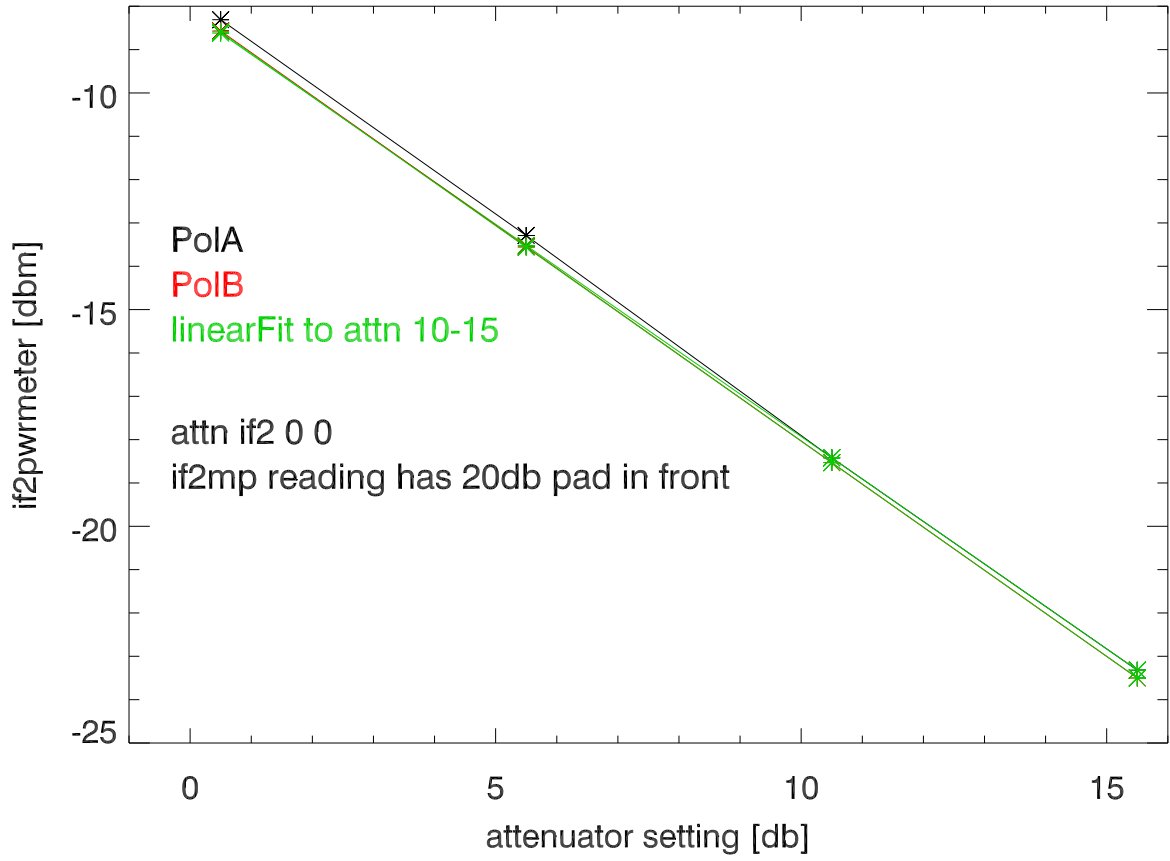

29oct21:trkIng Sun. If2PwrM reading while stepping udc atten.

if2PwrMeter reading while stepping atten in front of udc

measuredPwr-(linear\_fit to attn10-20.)