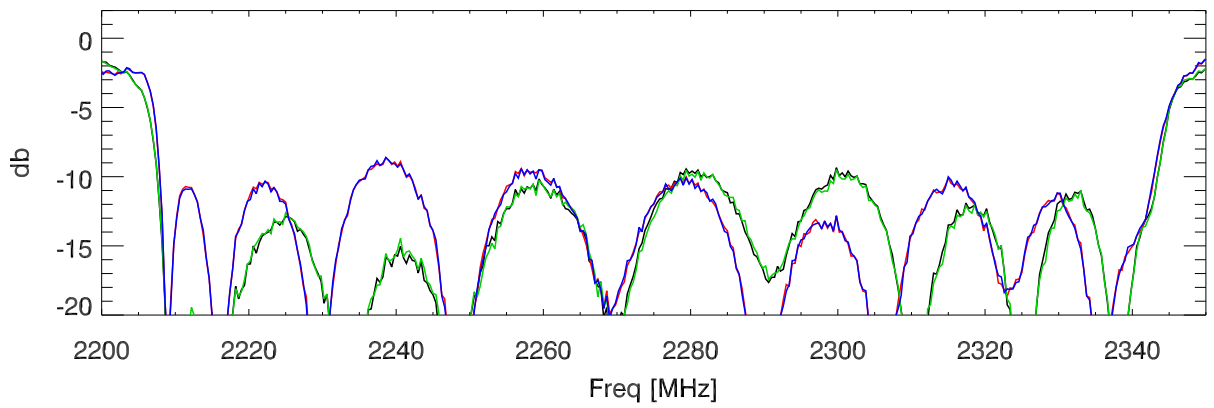

220311 S-parameters for sb postamp chassis. S21

S12

S11

S22

Blowup: S21

S12

S11

S22