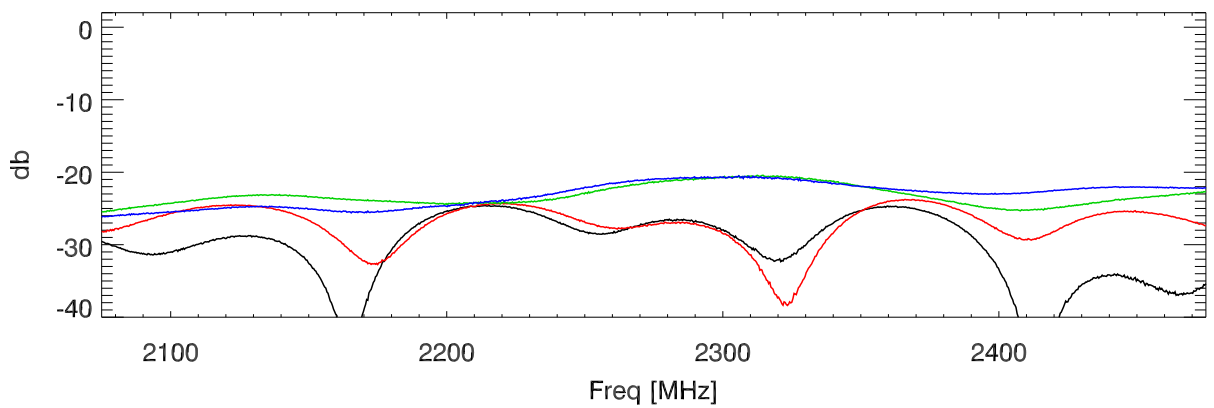

220311 S-parameters for sb postamp chassis. S21

S12

S11

S22

Blowup: S21

S12

S11

S22