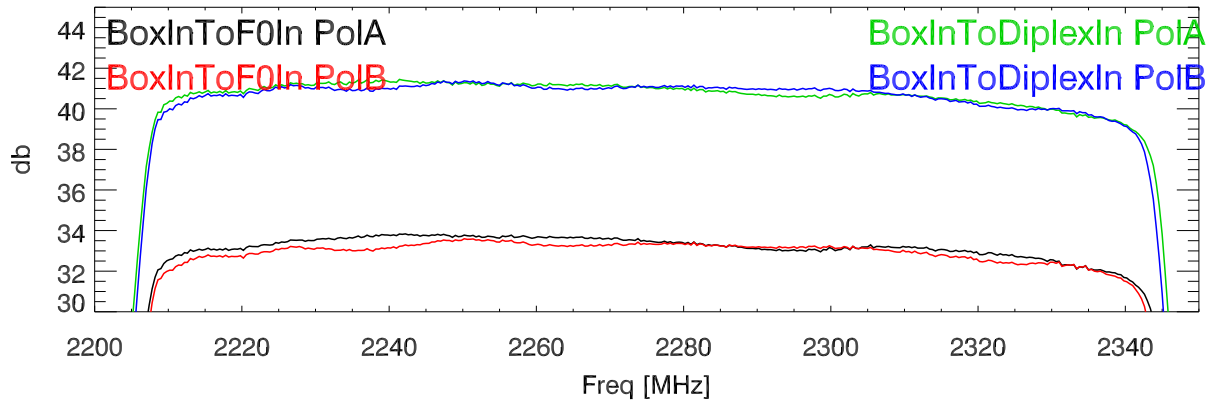

220311 S-parameters for sb postamp chassis. S21

S12

S11

S22

Blowup: S21

S12

S11

S22