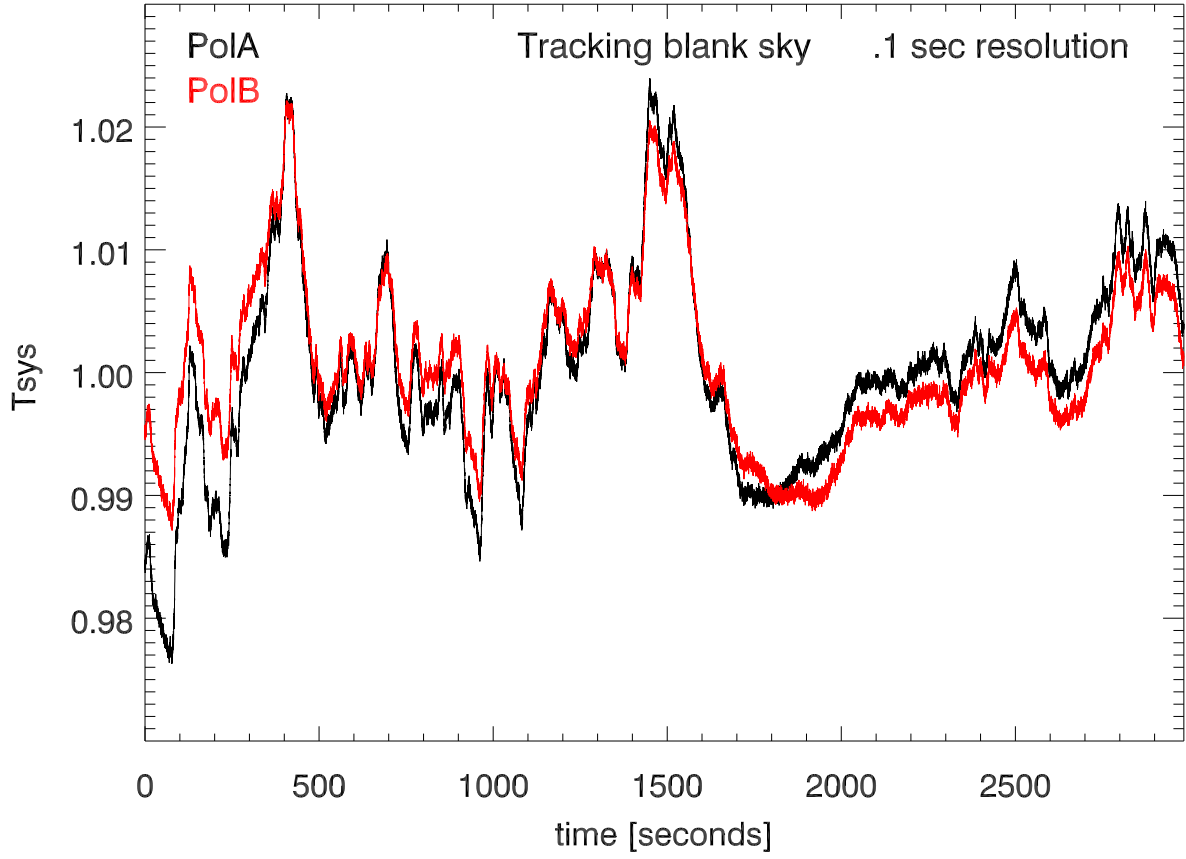

210426 12m totalPwr(172MHz) vs time. Cfr:8132 MHz

Cfr:8296 MHz

210426 12m totalPwr(172MHz) vs time. Cfr:8460 MHz

Cfr:8624 MHz

210426 12m totalPwr(172Mhz) vs time. Cfr:8788 MHz

Cfr:8952 MHz

210426 12m totalPwr(172Mhz) vs time. Cfr:9116 MHz