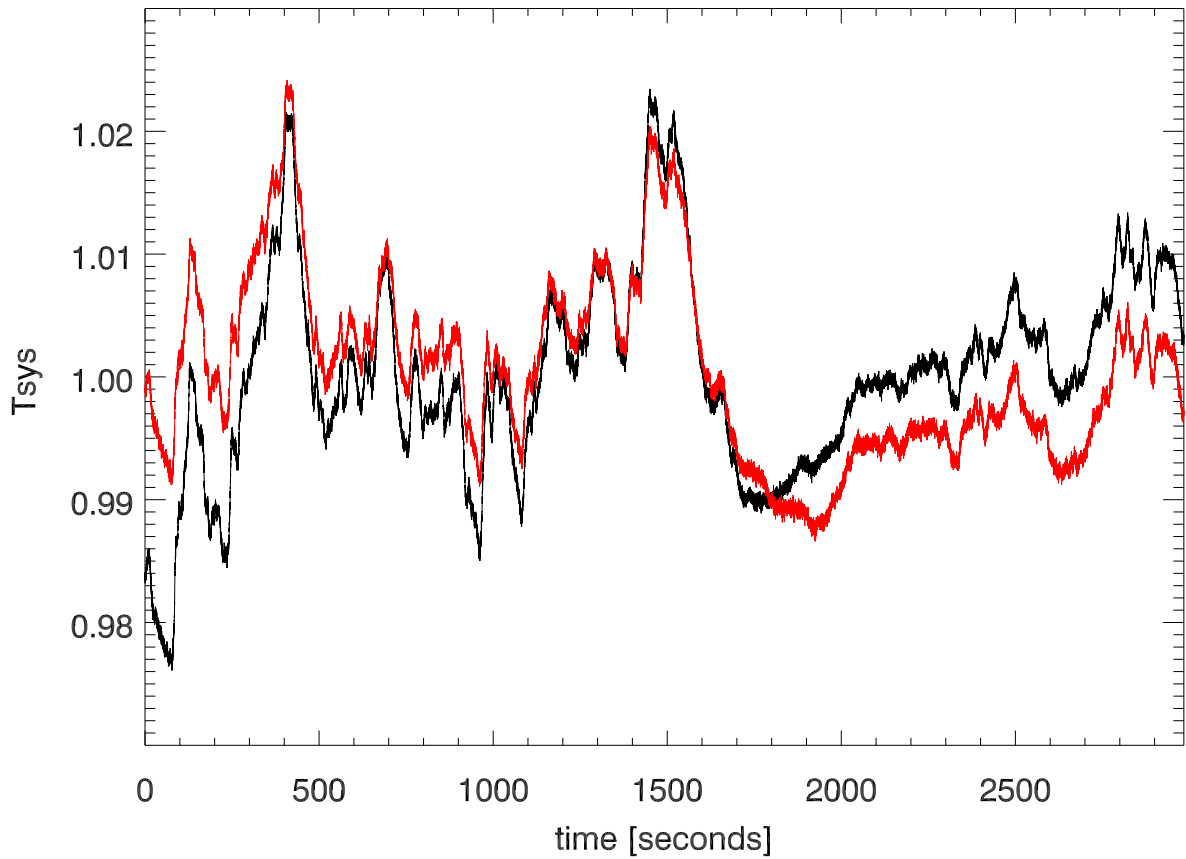

210426 12m totalPwr(172MHz) vs time. Cfr:8132 MHz

Cfr:8296 MHz

210426 12m totalPwr(172MHz) vs time. Cfr:8460 MHz

Cfr:8624 MHz

210426 12m totalPwr(172Mhz) vs time. Cfr:8788 MHz

Cfr:8952 MHz

210426 12m totalPwr(172Mhz) vs time. Cfr:9116 MHz