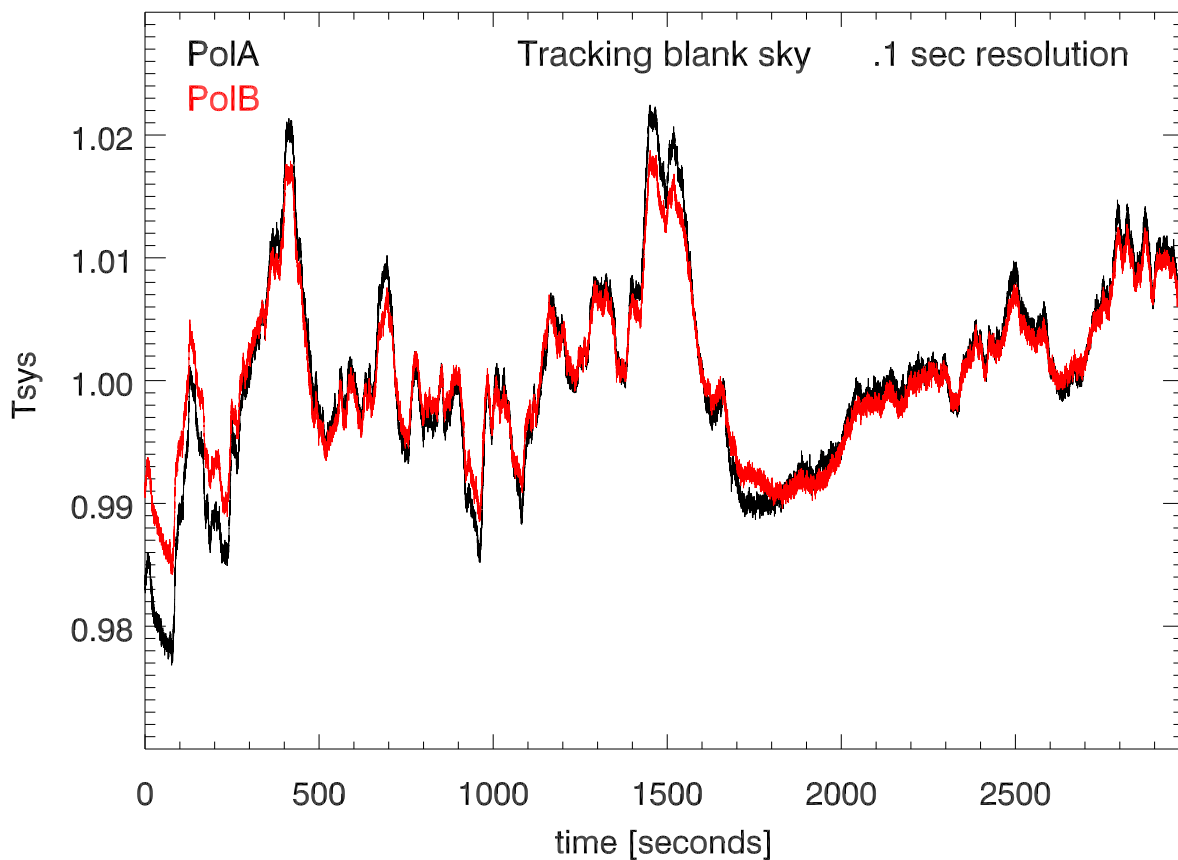

210426 12m totalPwr(172MHz) vs time. Cfr:8132 MHz

Cfr:8296 MHz

210426 12m totalPwr(172MHz) vs time. Cfr:8460 MHz

Cfr:8624 MHz

210426 12m totalPwr(172Mhz) vs time. Cfr:8788 MHz

Cfr:8952 MHz

210426 12m totalPwr(172Mhz) vs time. Cfr:9116 MHz