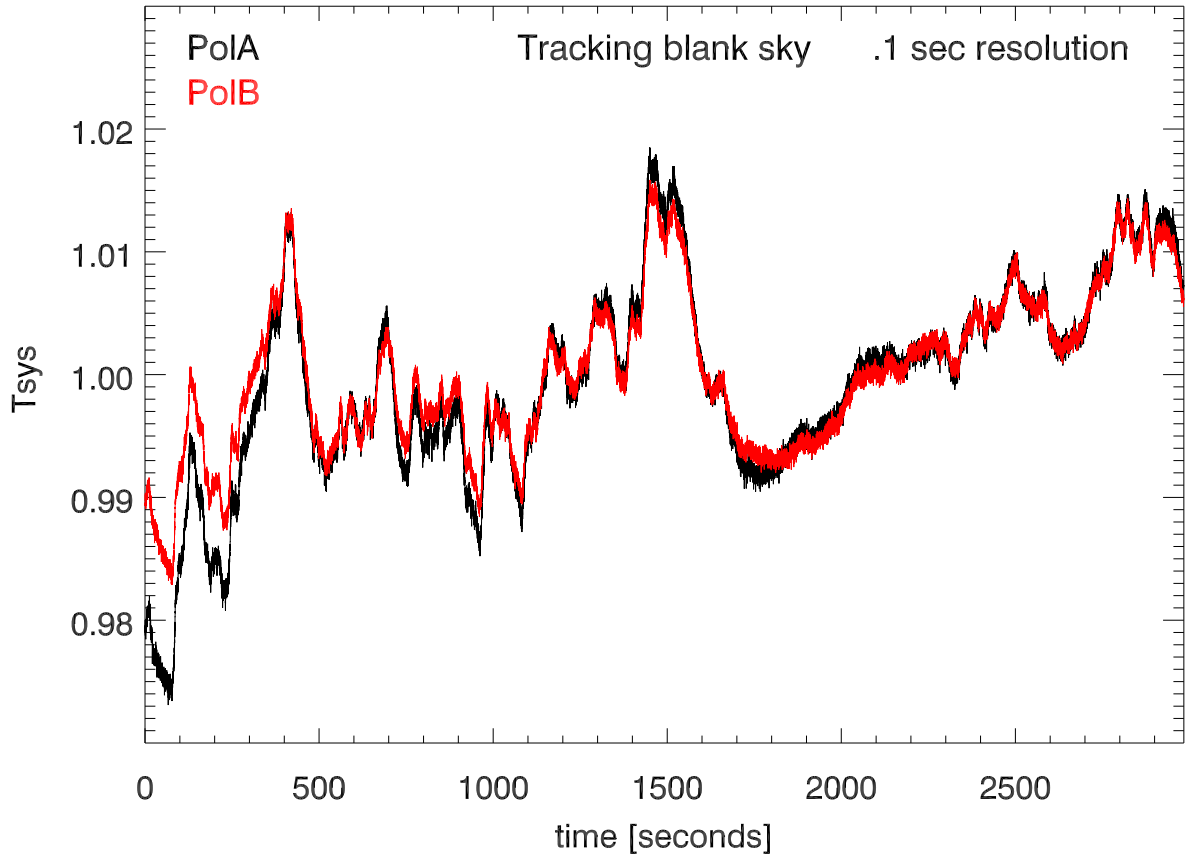

210426 12m totalPwr(172MHz) vs time. Cfr:8132 MHz

Cfr:8296 MHz

210426 12m totalPwr(172MHz) vs time. Cfr:8460 MHz

Cfr:8624 MHz

210426 12m totalPwr(172Mhz) vs time. Cfr:8788 MHz

Cfr:8952 MHz

210426 12m totalPwr(172Mhz) vs time. Cfr:9116 MHz