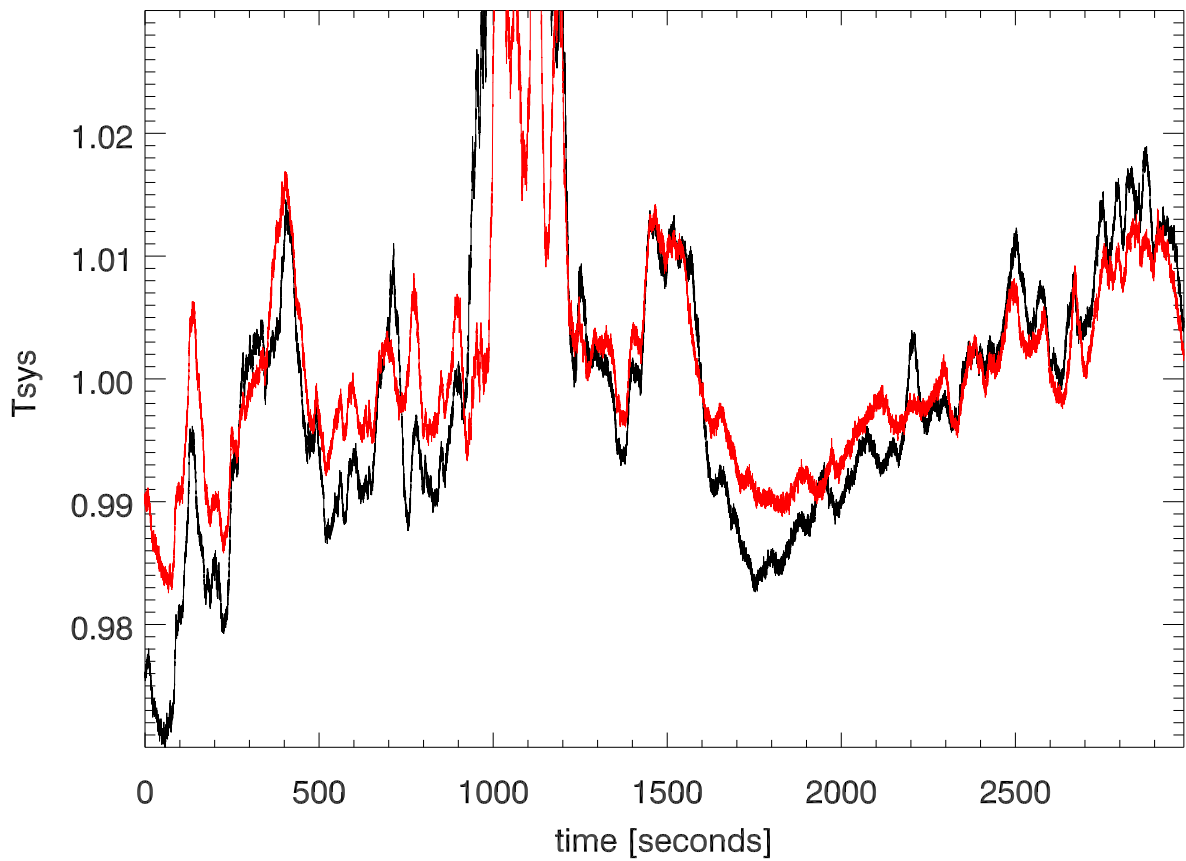

210426 12m totalPwr(172MHz) vs time. Cfr:8132 MHz

Cfr:8296 MHz

210426 12m totalPwr(172MHz) vs time. Cfr:8460 MHz

Cfr:8624 MHz

210426 12m totalPwr(172Mhz) vs time. Cfr:8788 MHz

Cfr:8952 MHz

210426 12m totalPwr(172Mhz) vs time. Cfr:9116 MHz