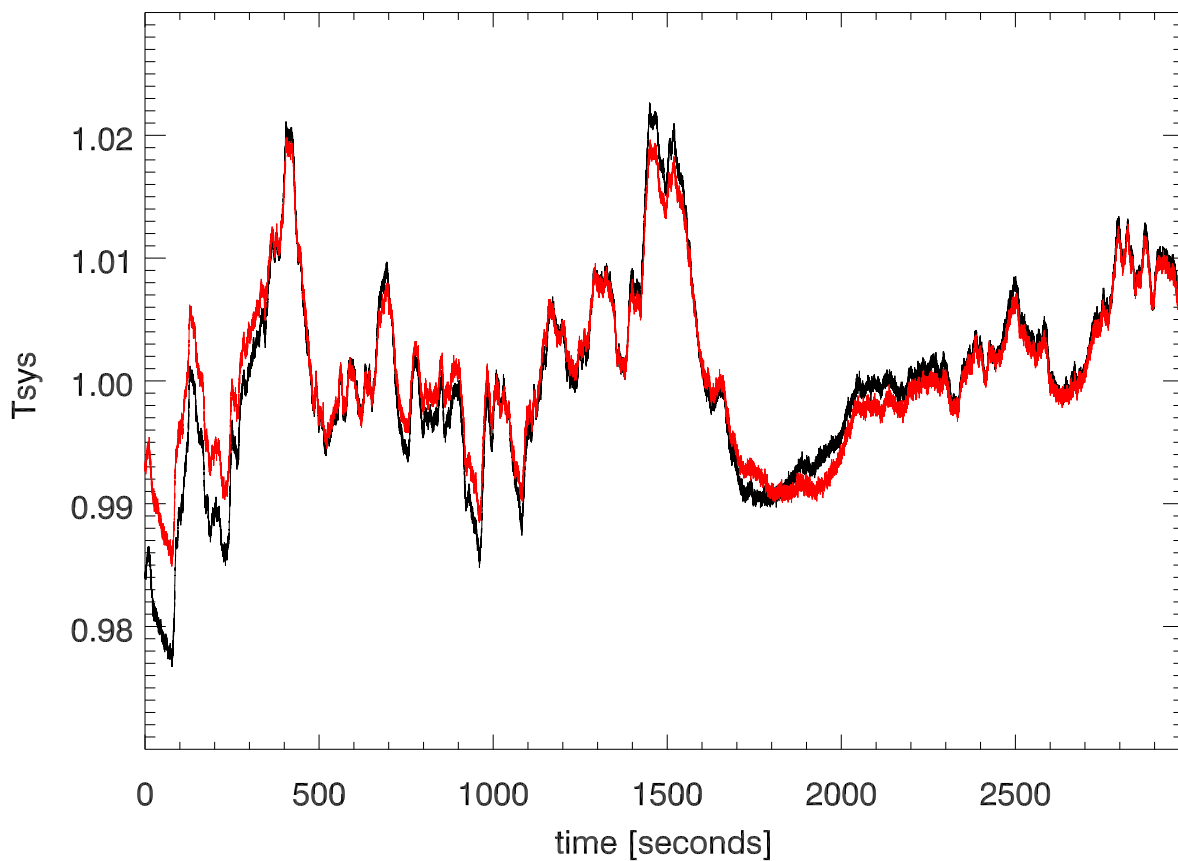

210426 12m totalPwr(172MHz) vs time. Cfr:8132 MHz

Cfr:8296 MHz

210426 12m totalPwr(172MHz) vs time. Cfr:8460 MHz

Cfr:8624 MHz

210426 12m totalPwr(172Mhz) vs time. Cfr:8788 MHz

Cfr:8952 MHz

210426 12m totalPwr(172Mhz) vs time. Cfr:9116 MHz