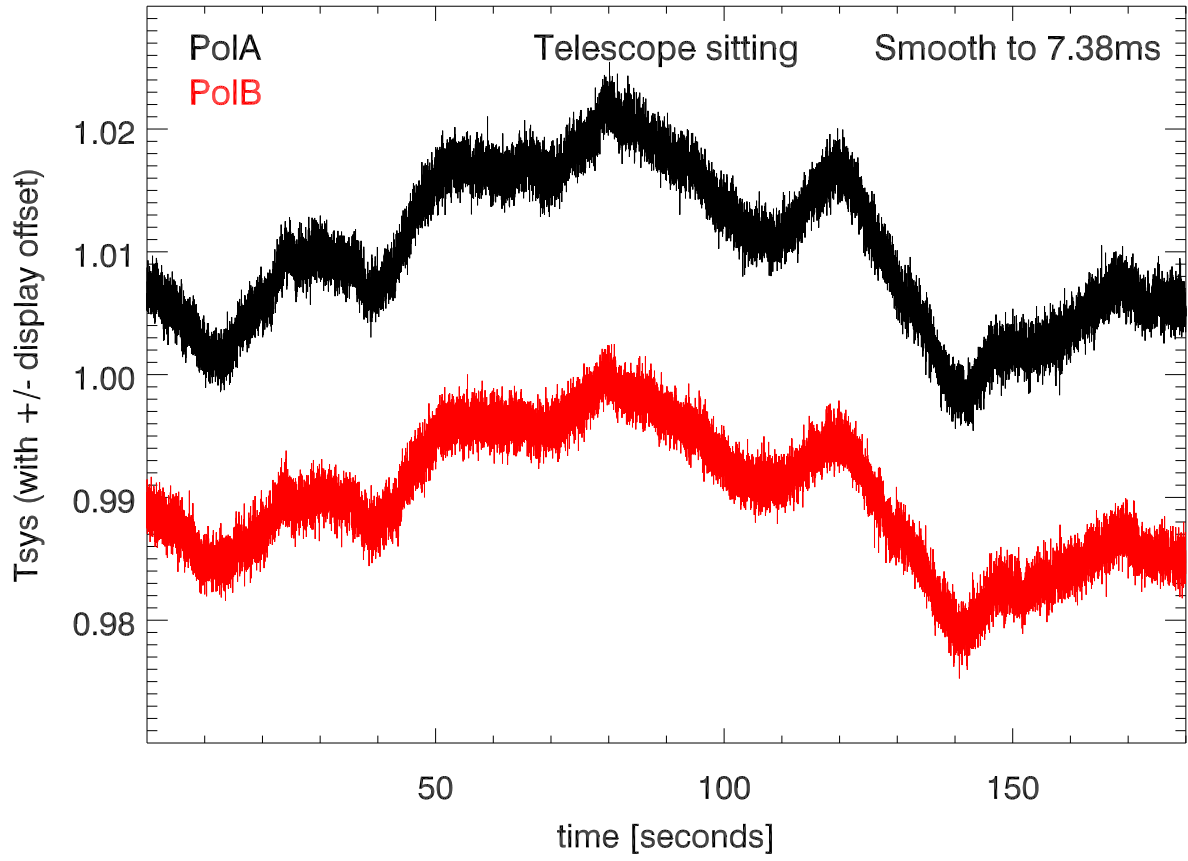

210426 12m totalPwr(172Mhz) vs time. Cfr:8132 MHz

Cfr:8296 MHz

210426 12m totalPwr(172Mhz) vs time. Cfr:8460 MHz

Cfr:8624 MHz

210426 12m totalPwr(172Mhz) vs time. Cfr:8788 MHz

Cfr:8952 MHz

210426 12m totalPwr(172Mhz) vs time. Cfr:9116 MHz