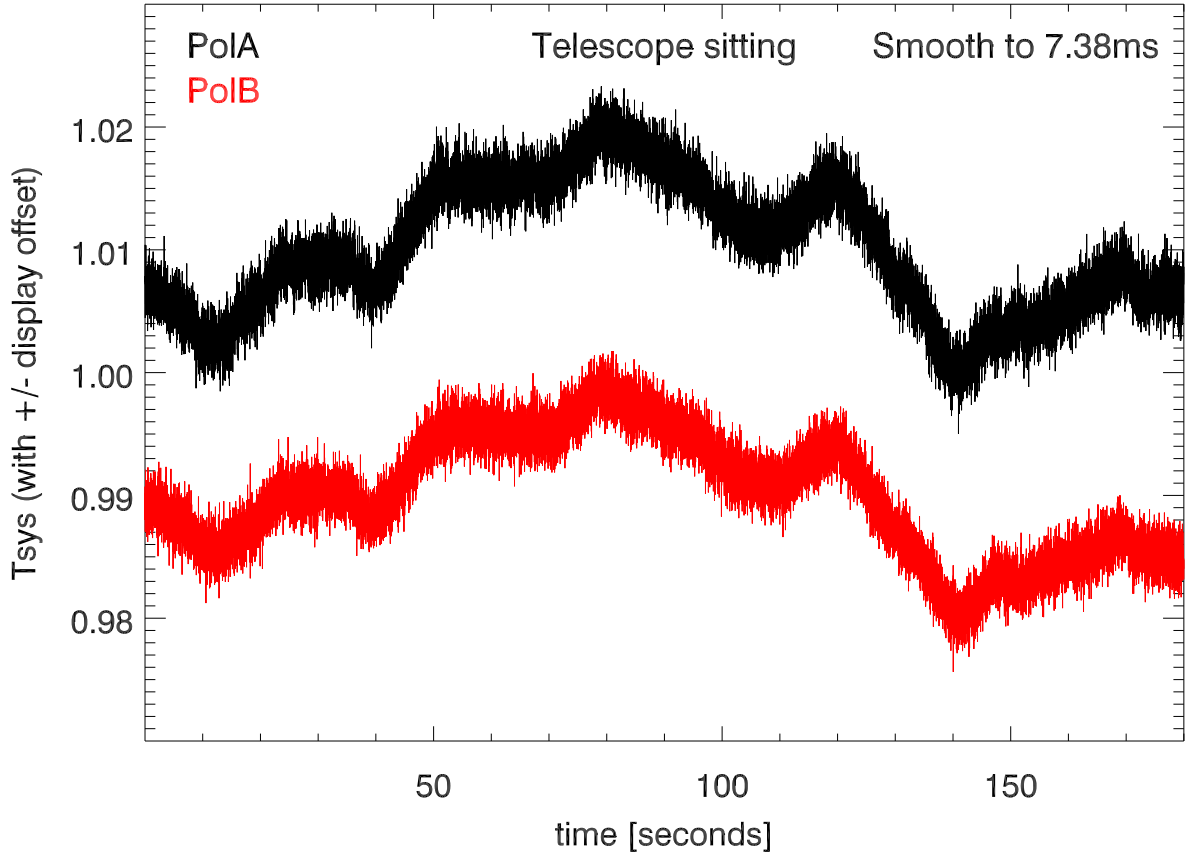

210426 12m totalPwr(172Mhz) vs time. Cfr:8132 MHz

Cfr:8296 MHz

210426 12m totalPwr(172Mhz) vs time. Cfr:8460 MHz

Cfr:8624 MHz

210426 12m totalPwr(172Mhz) vs time. Cfr:8788 MHz

Cfr:8952 MHz

210426 12m totalPwr(172Mhz) vs time. Cfr:9116 MHz