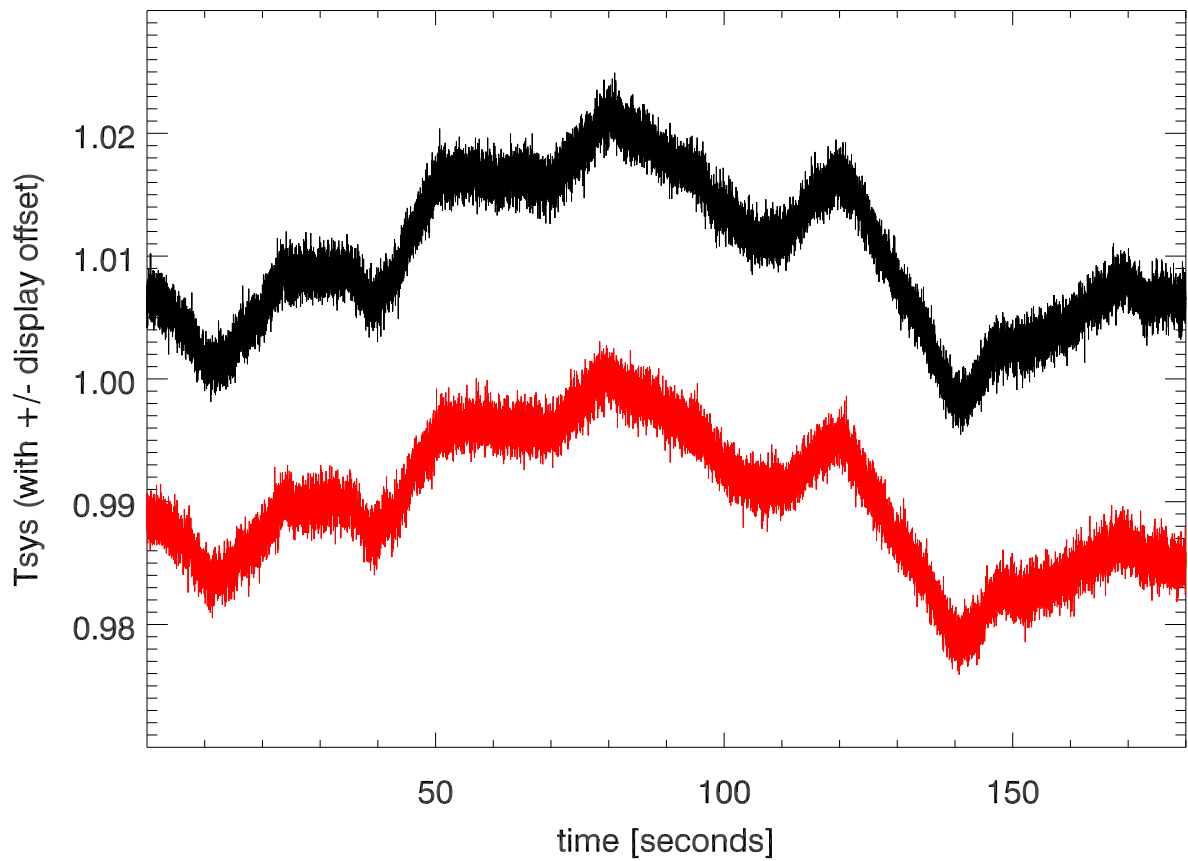

210426 12m totalPwr(172Mhz) vs time. Cfr:8132 MHz

Cfr:8296 MHz

210426 12m totalPwr(172Mhz) vs time. Cfr:8460 MHz

Cfr:8624 MHz

210426 12m totalPwr(172Mhz) vs time. Cfr:8788 MHz

Cfr:8952 MHz

210426 12m totalPwr(172Mhz) vs time. Cfr:9116 MHz