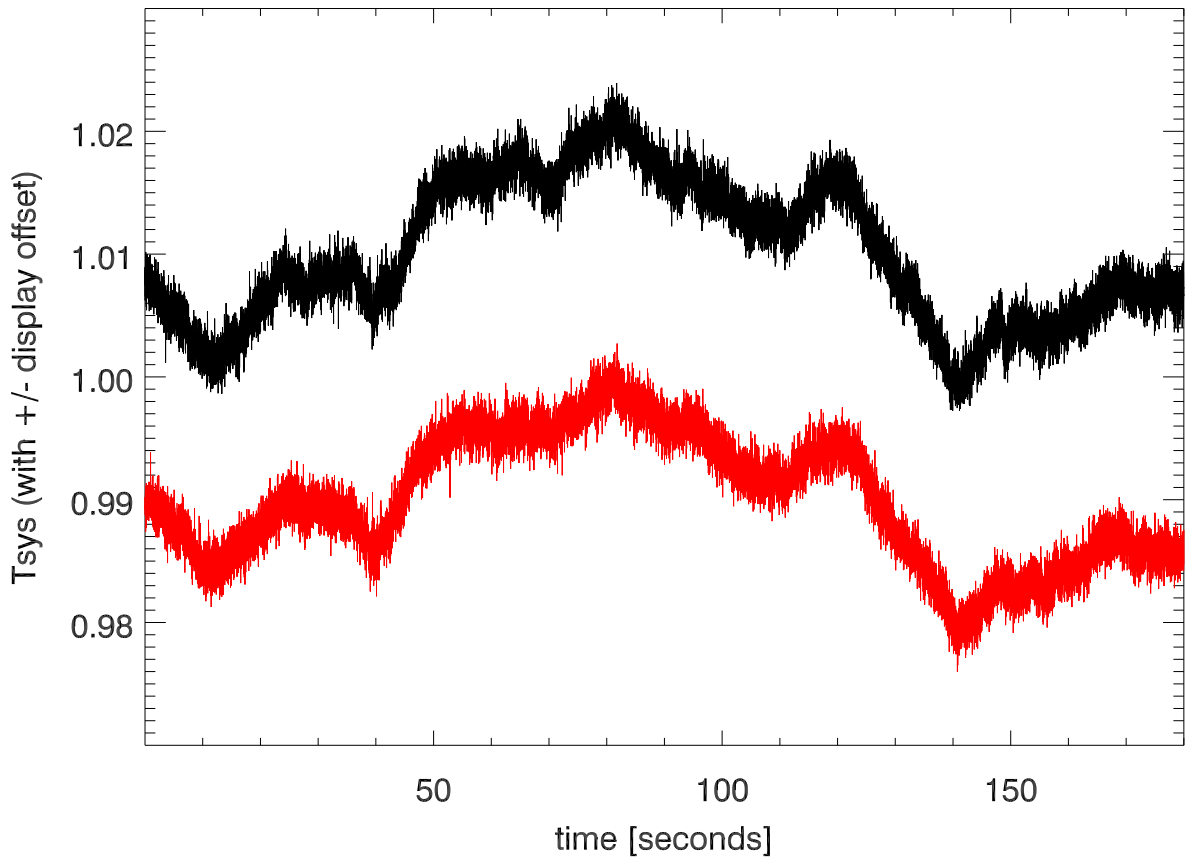

210426 12m totalPwr(172Mhz) vs time. Cfr:8132 MHz

Cfr:8296 MHz

210426 12m totalPwr(172Mhz) vs time. Cfr:8460 MHz

Cfr:8624 MHz

210426 12m totalPwr(172Mhz) vs time. Cfr:8788 MHz

Cfr:8952 MHz

210426 12m totalPwr(172Mhz) vs time. Cfr:9116 MHz