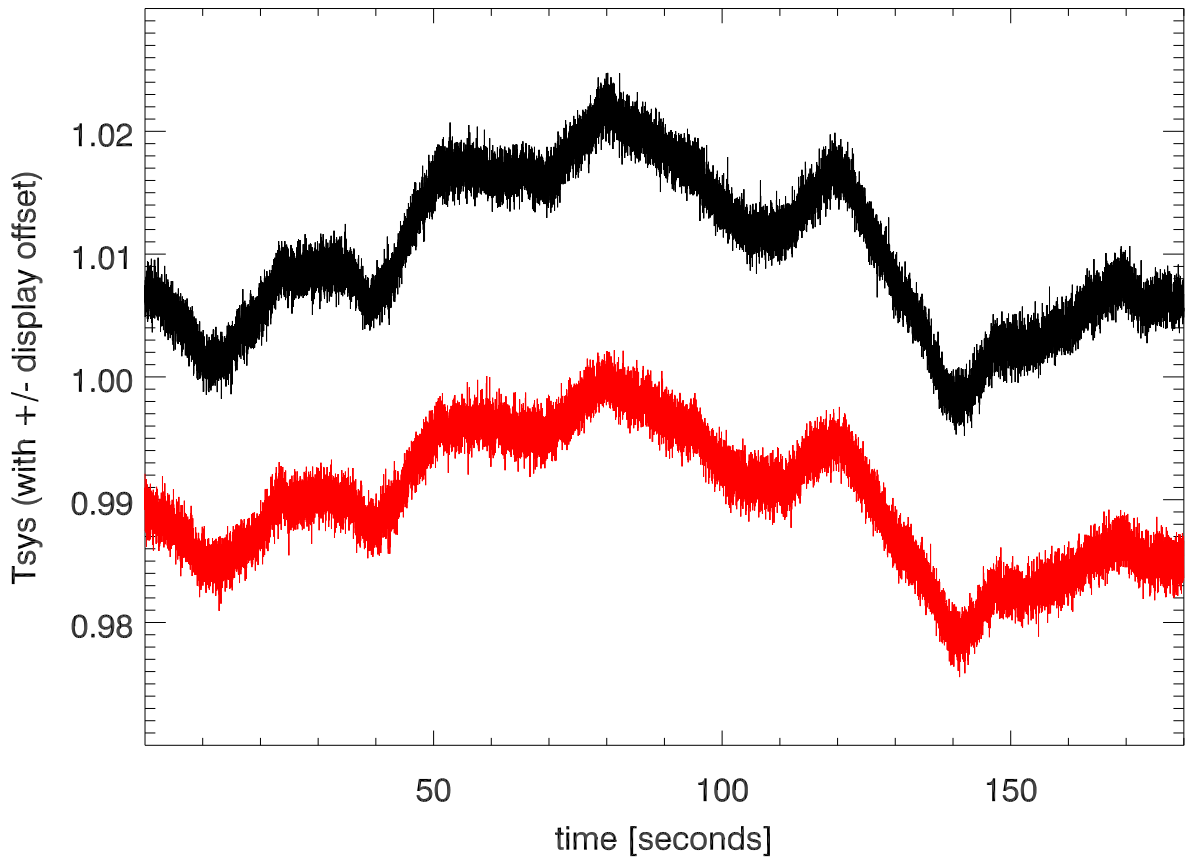

210426 12m totalPwr(172Mhz) vs time. Cfr:8132 MHz

Cfr:8296 MHz

210426 12m totalPwr(172Mhz) vs time. Cfr:8460 MHz

Cfr:8624 MHz

210426 12m totalPwr(172Mhz) vs time. Cfr:8788 MHz

Cfr:8952 MHz

210426 12m totalPwr(172Mhz) vs time. Cfr:9116 MHz