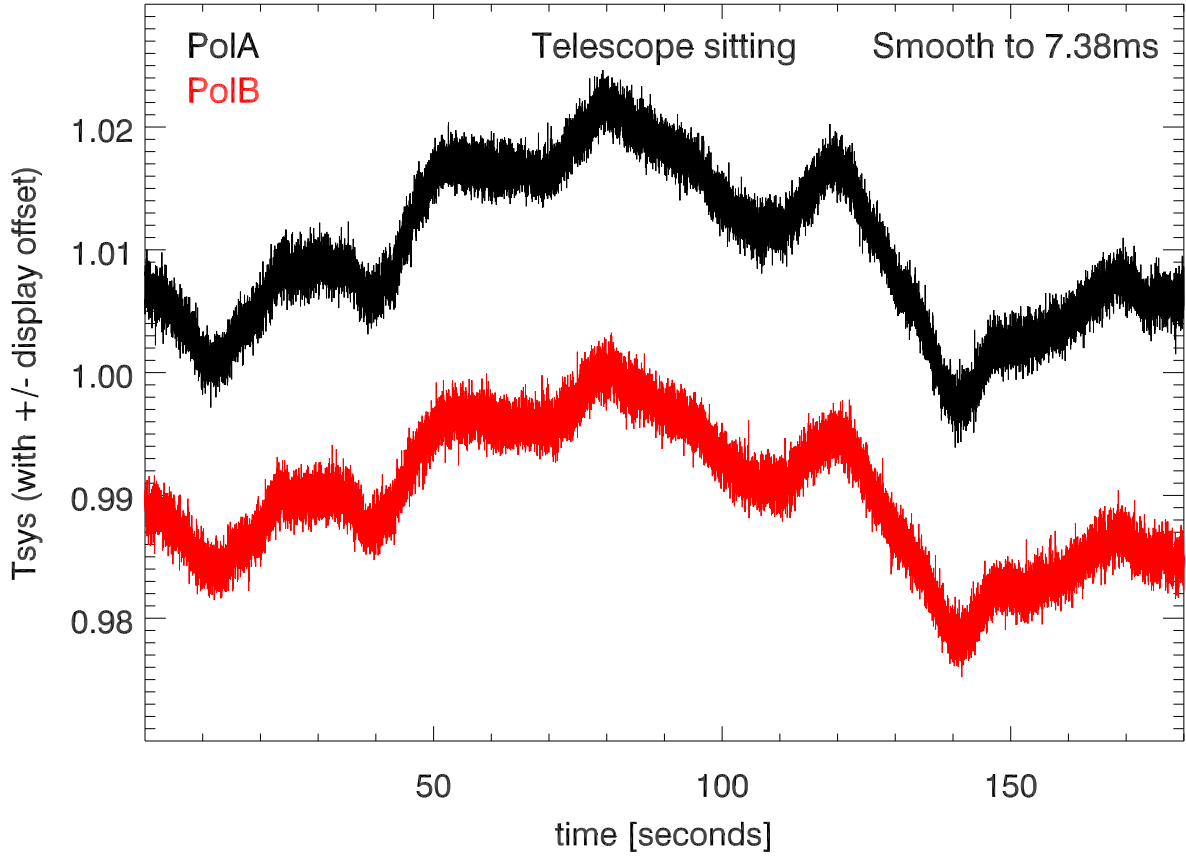

210426 12m totalPwr(172Mhz) vs time. Cfr:8132 MHz

Cfr:8296 MHz

210426 12m totalPwr(172Mhz) vs time. Cfr:8460 MHz

Cfr:8624 MHz

210426 12m totalPwr(172Mhz) vs time. Cfr:8788 MHz

Cfr:8952 MHz

210426 12m totalPwr(172Mhz) vs time. Cfr:9116 MHz