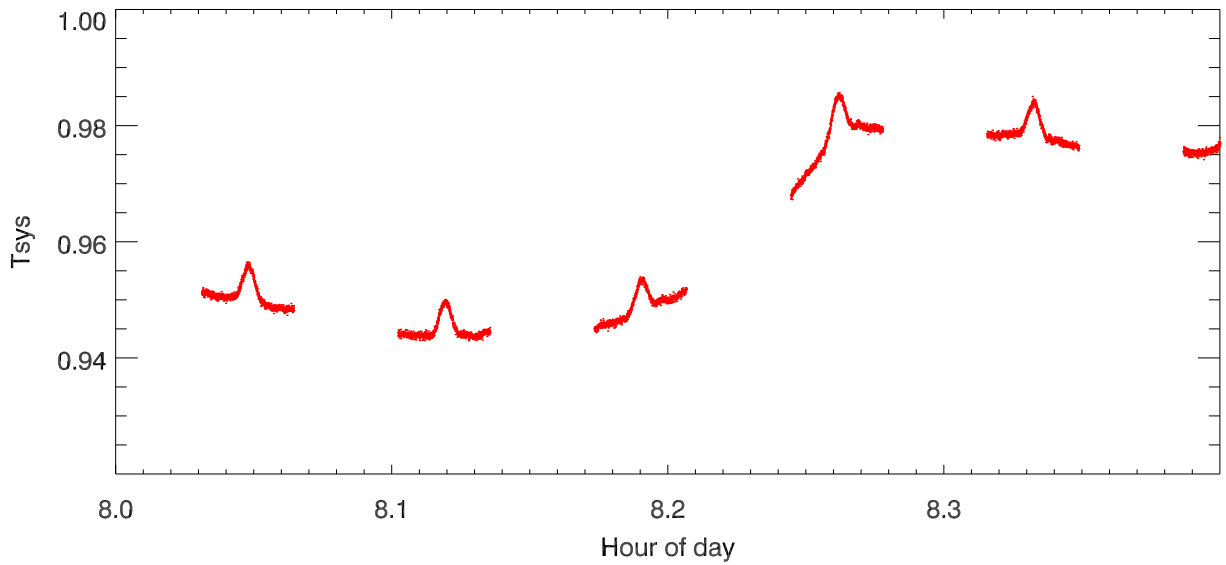

23jul21 3C58 totPwr azStrips vs hour of day (8505 Mhz Band)

strips during gain or tsys change

strips during Clouds/Rain