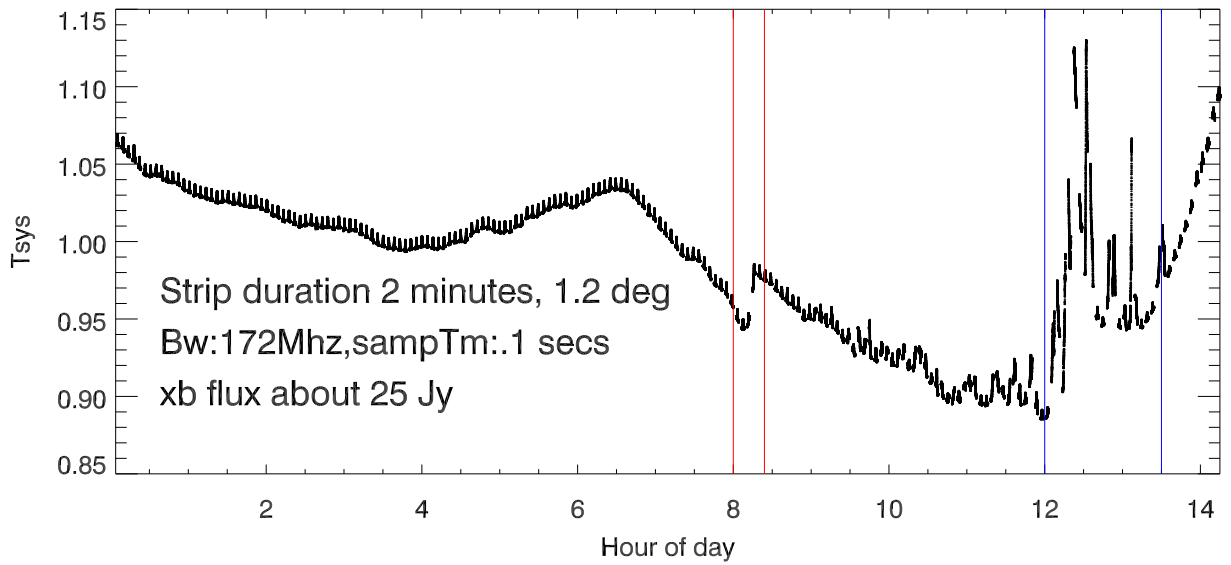

23jul21 3C58 totPwr azStrips vs hour of day (8505 Mhz Band)

strips during gain or tsys change

strips during Clouds/Rain