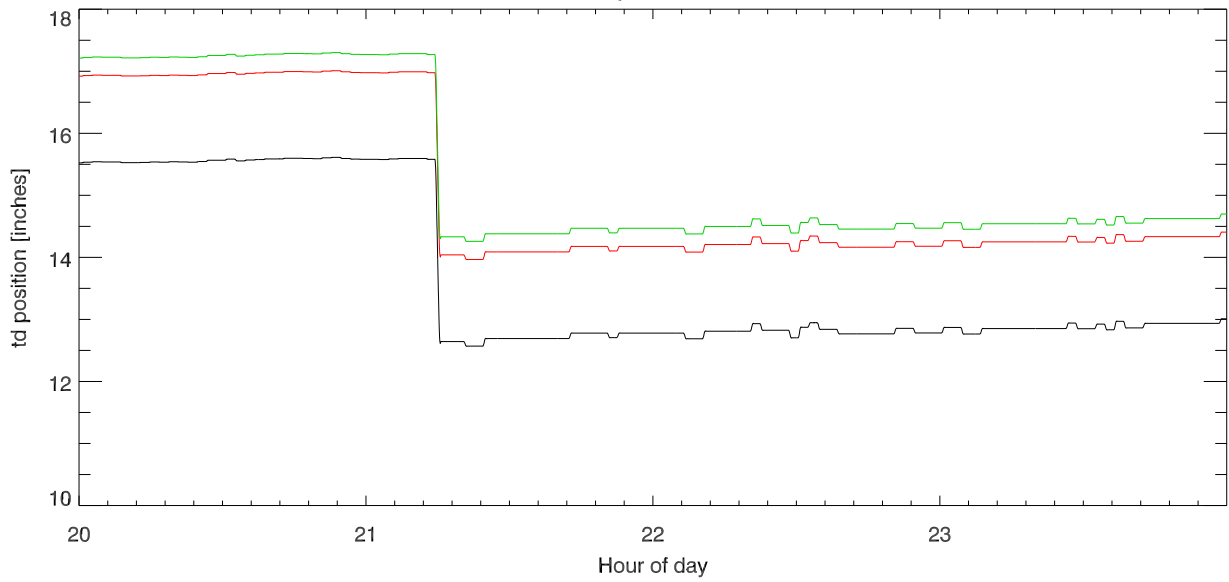

tiedown tension vs hour for : 130211

tiedown positio vs hour

Average platform height vs hour