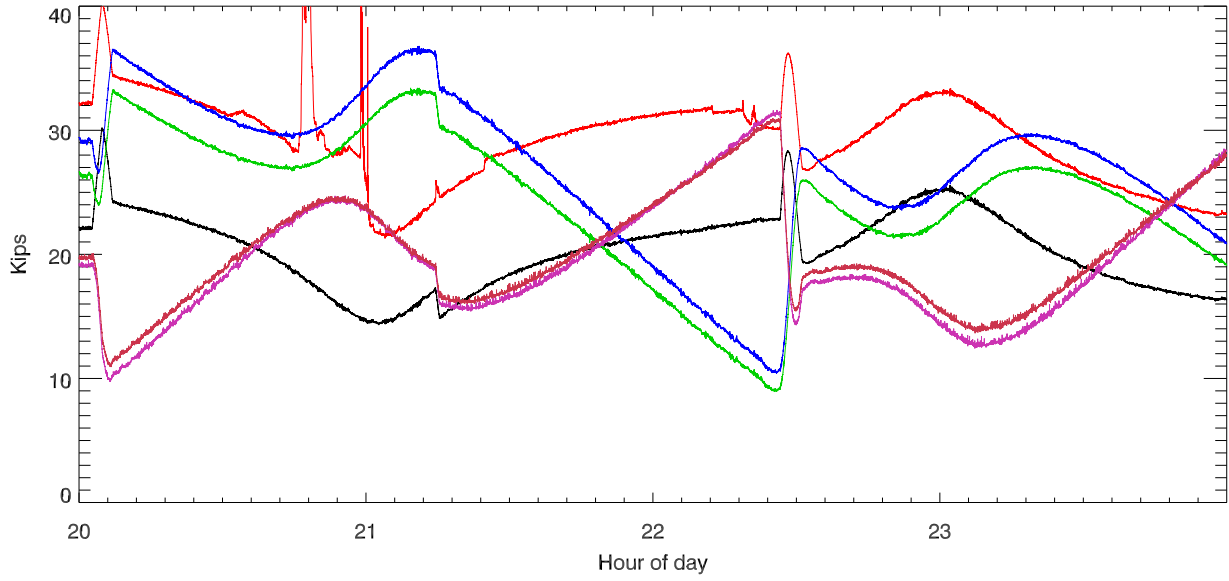

tiedown tension vs hour for : 130211

tiedown positio vs hour

Average platform height vs hour