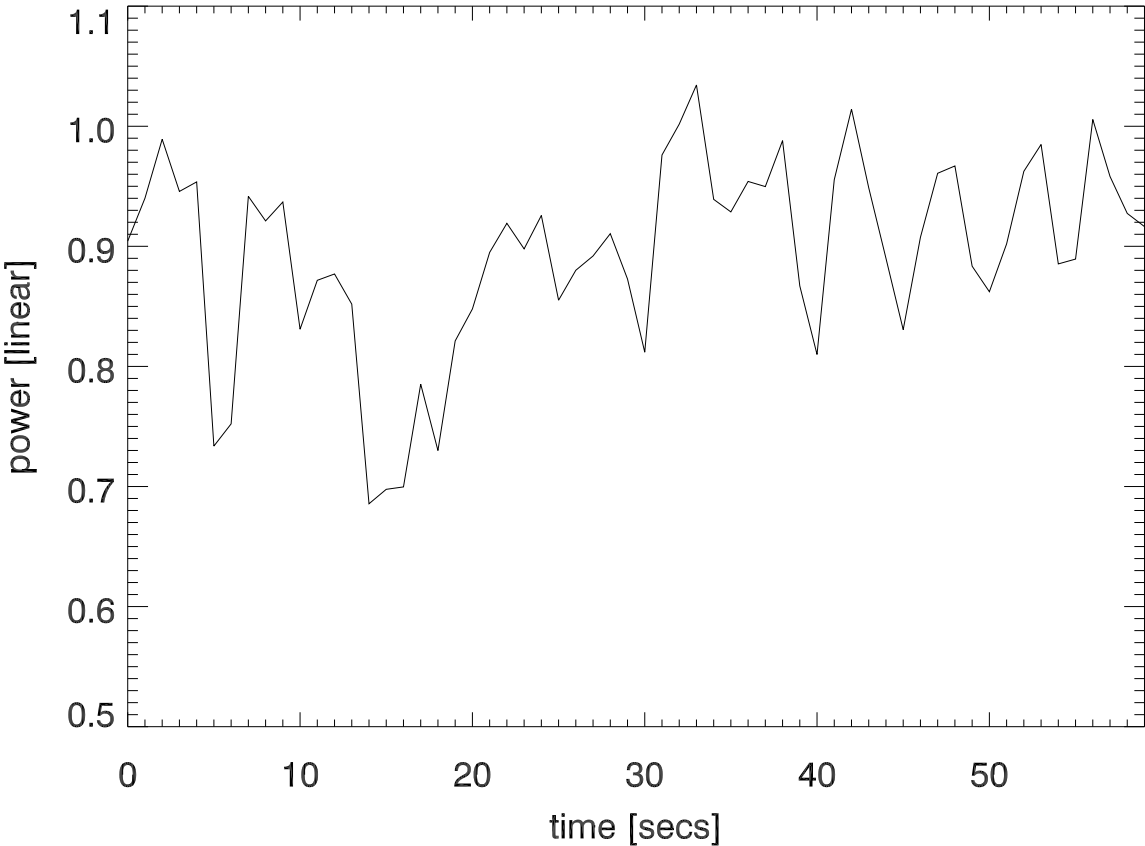

01feb13 cband x111 data. 60 sec of spectra

total power vs time. PoIA

PoIB

spectrum of total power. PoIA

PoIB