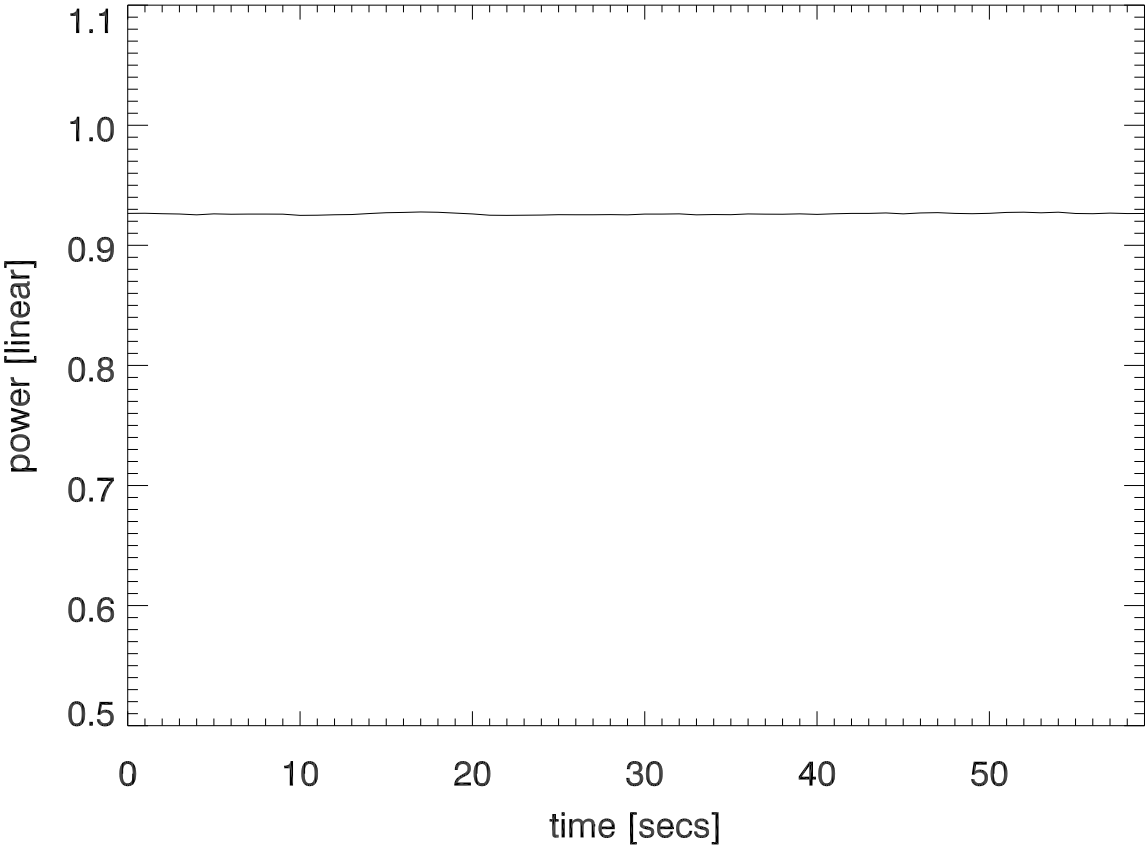

01feb13 cband x111 data. 60 sec of spectra

total power vs time. PoIA

PoIB

spectrum of total power. PoIA

PoIB