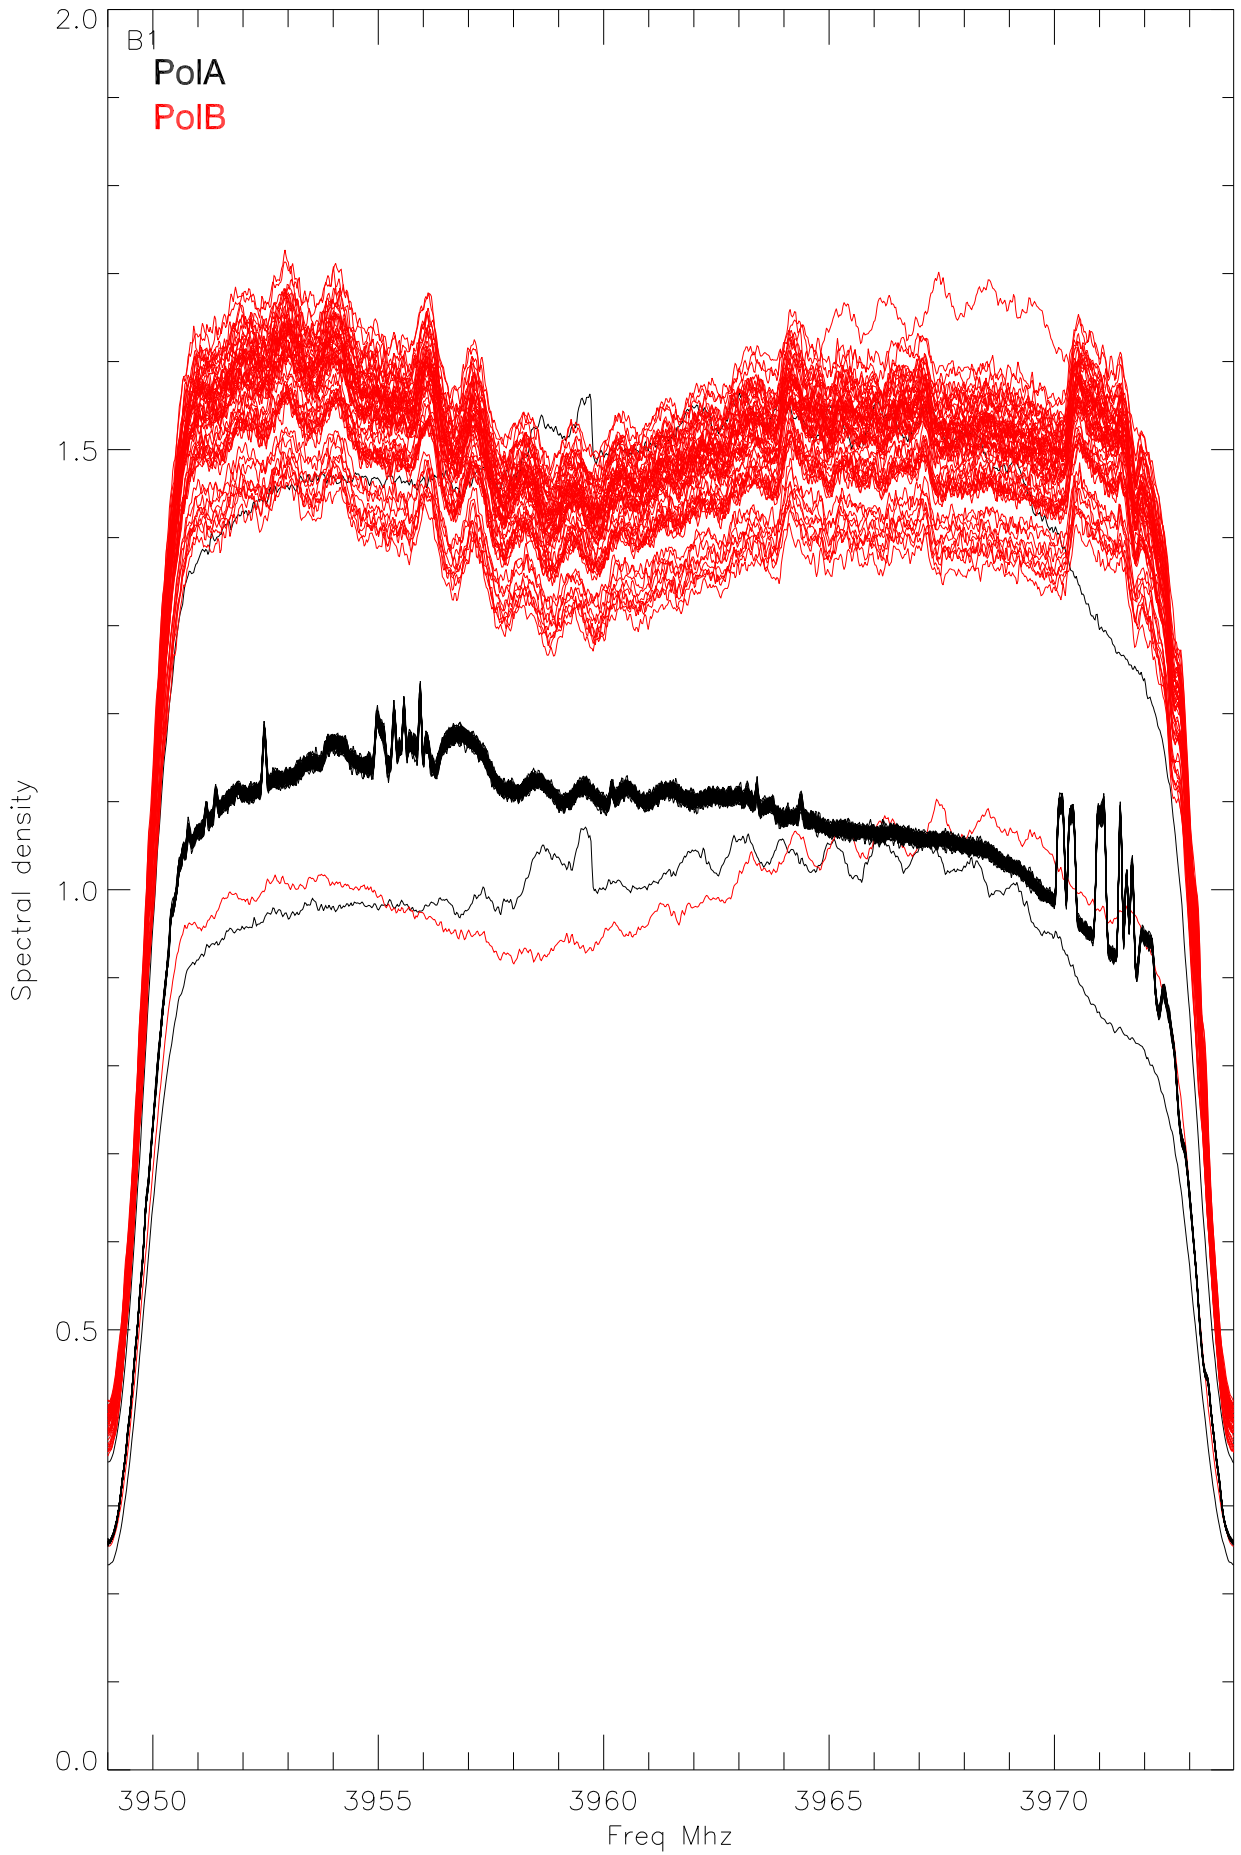

01feb13 cband x111 data. 60 sec of spectra

total power vs time. PoIA

PoIB

spectrum of total power. PoIA

PoIB