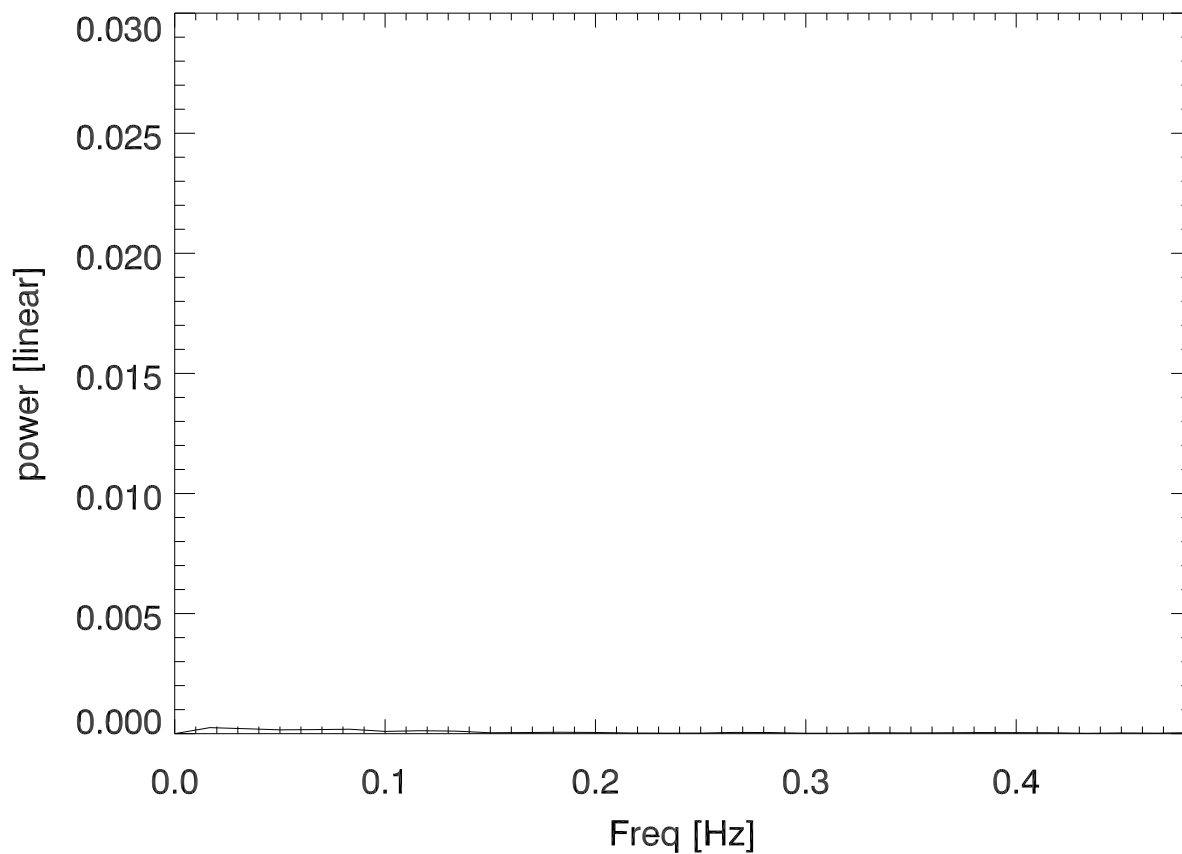

01feb13 cband x111 data. 60 sec of spectra

total power vs time. PoIA

PoIB

spectrum of total power. PoIA

PoIB