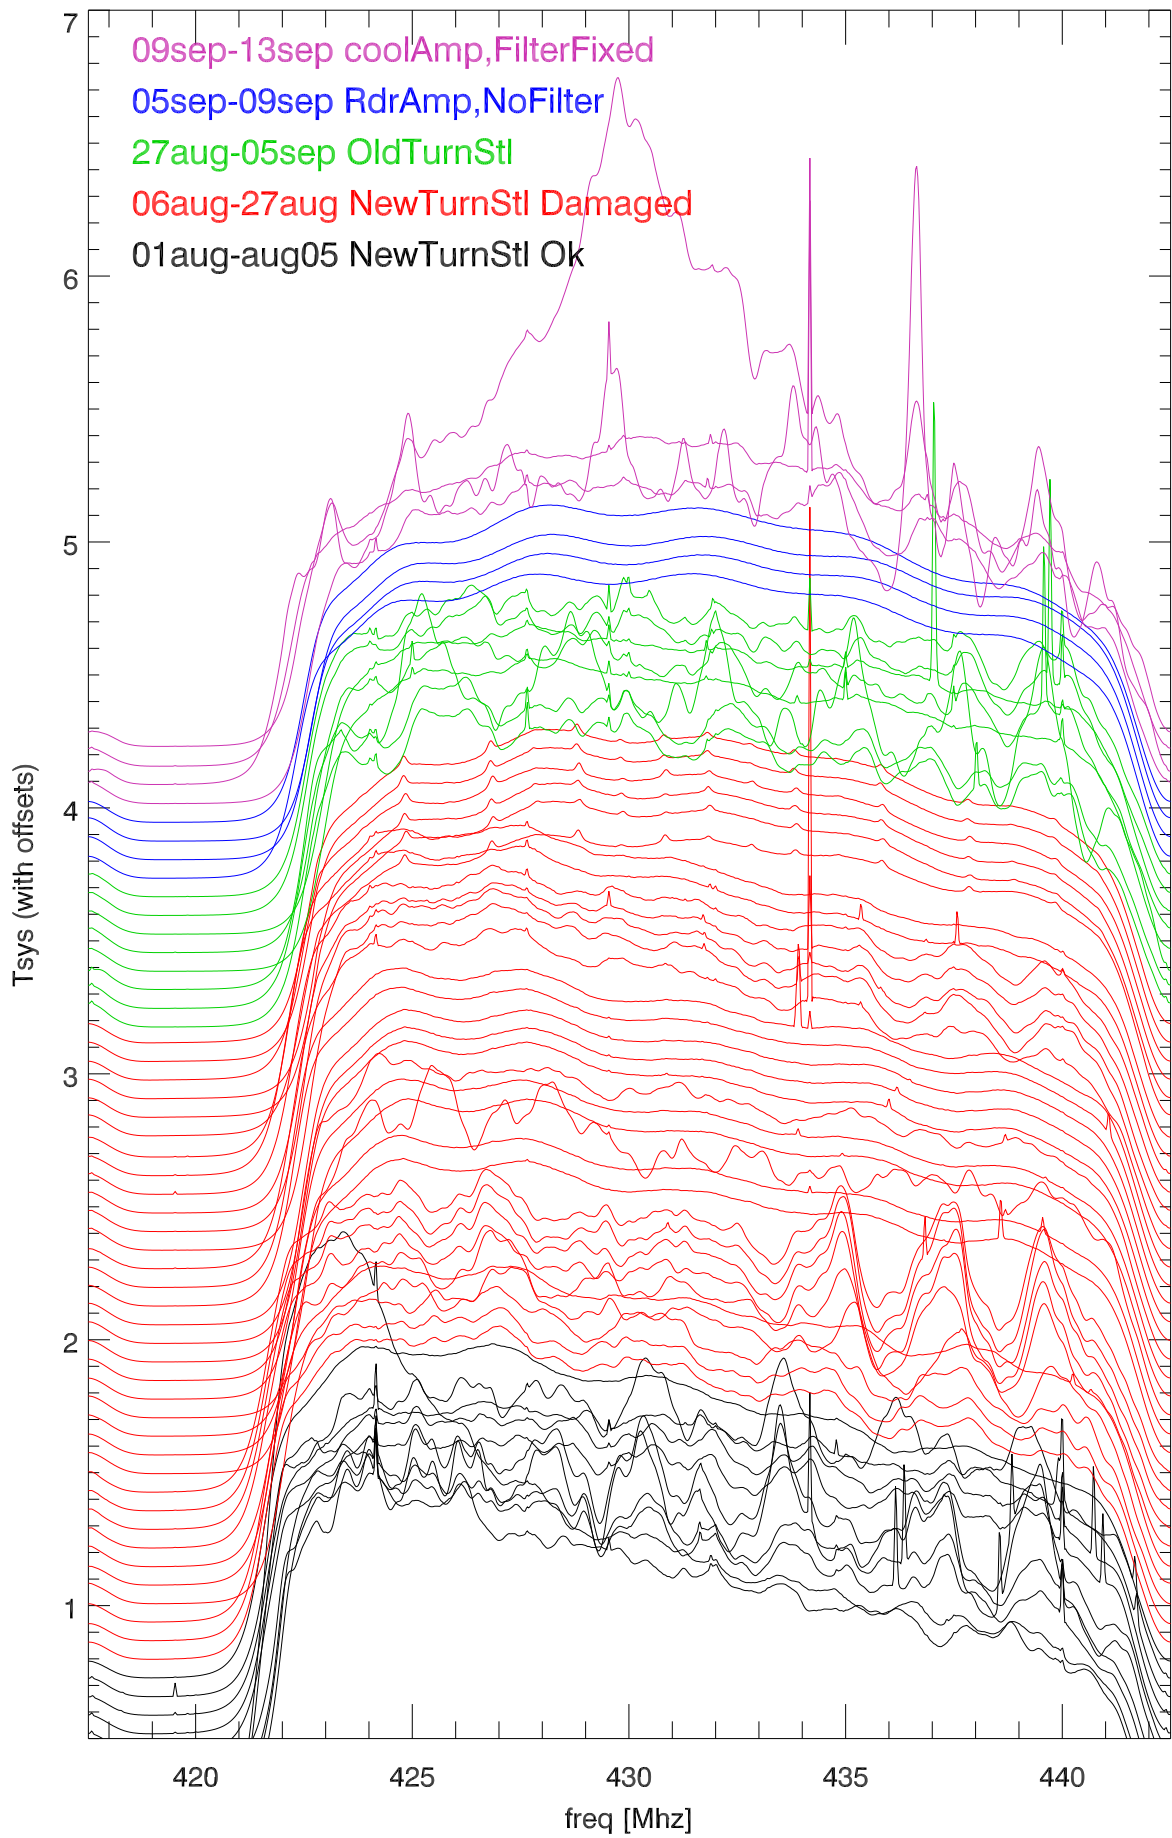

13aug13 1 sec spectra on sky

plot spectra on load, overplot on sky

430Dome Bandpasses For 01aug13->13sep13. PolA

430Dome Bandpasses For 01aug13->13sep13. PoIB