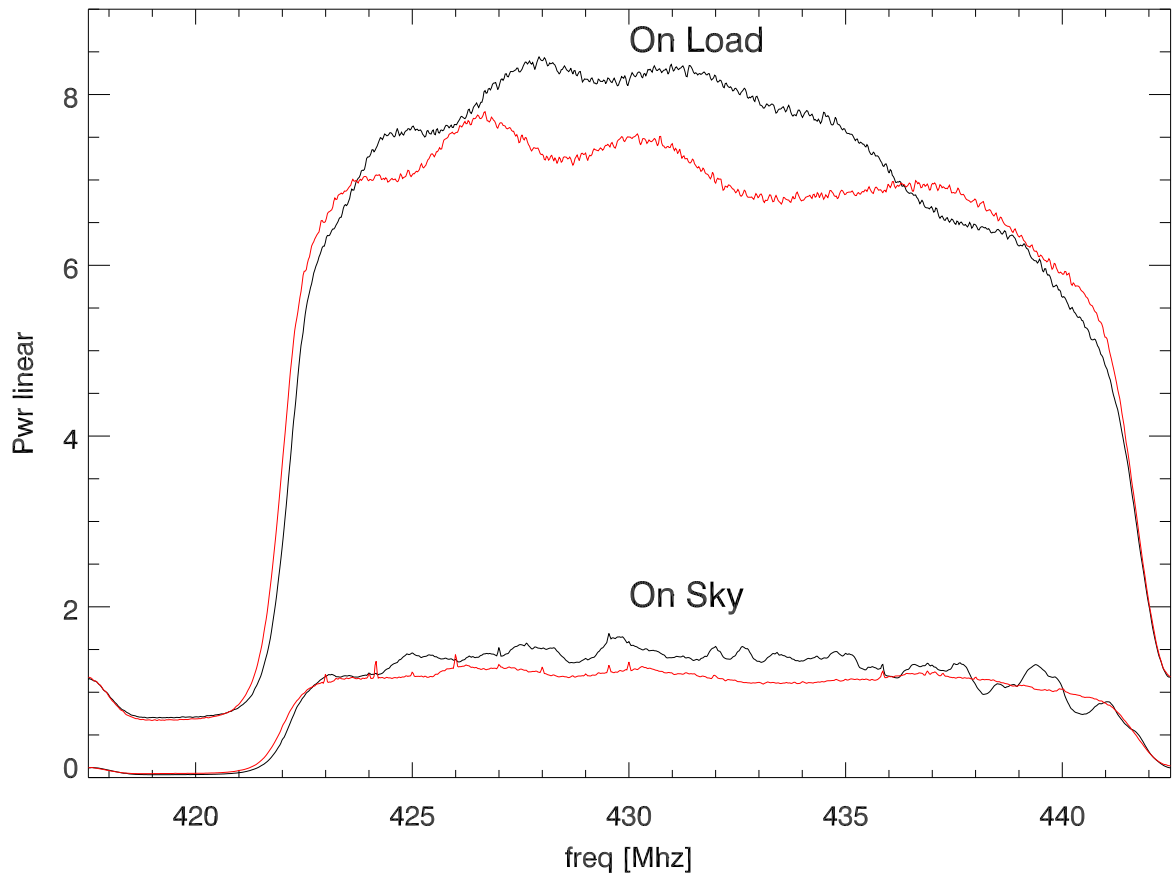

13aug13 1 sec spectra on sky

plot spectra on load, overplot on sky

430Dome Bandpasses For 01aug13->13sep13. PolA

430Dome Bandpasses For 01aug13->13sep13. PoIB