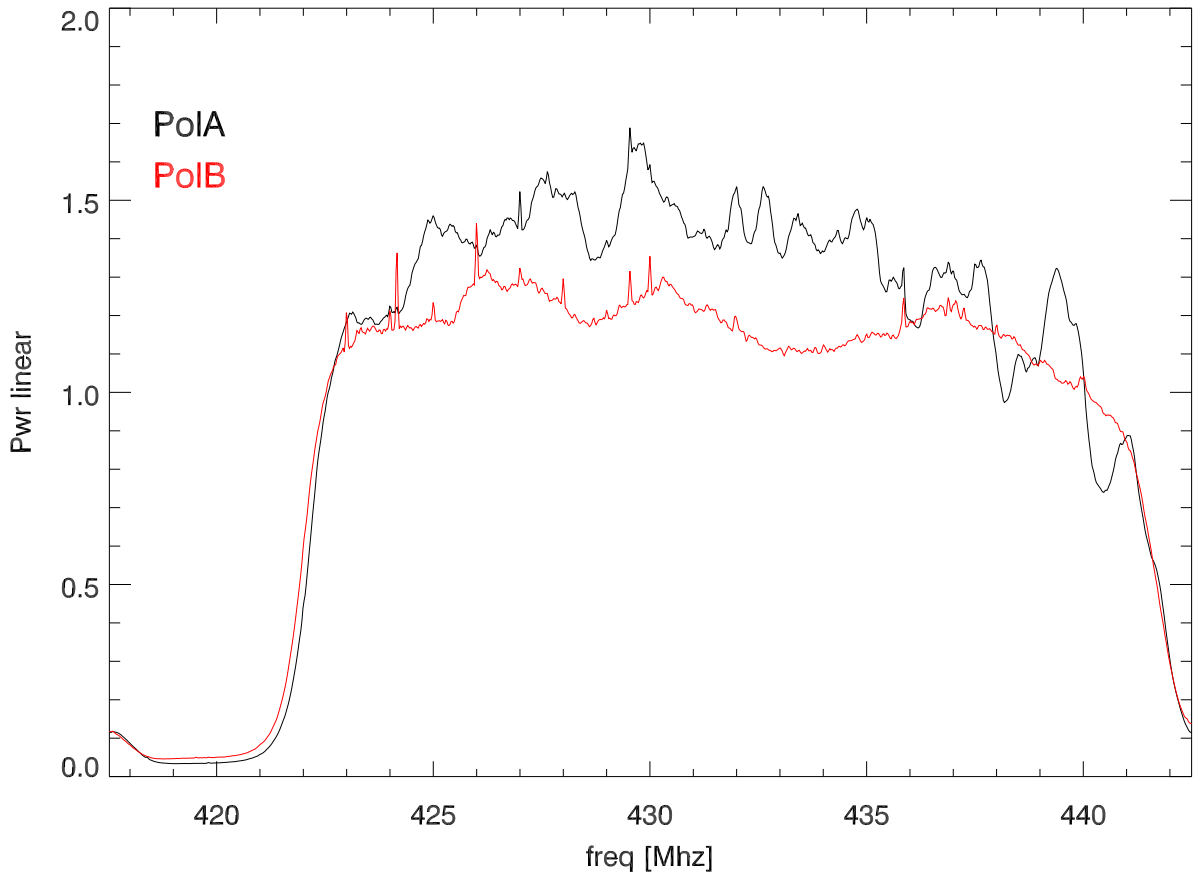

13aug13 1 sec spectra on sky

plot spectra on load, overplot on sky

430Dome Bandpasses For 01aug13->13sep13. PolA

430Dome Bandpasses For 01aug13->13sep13. PoIB