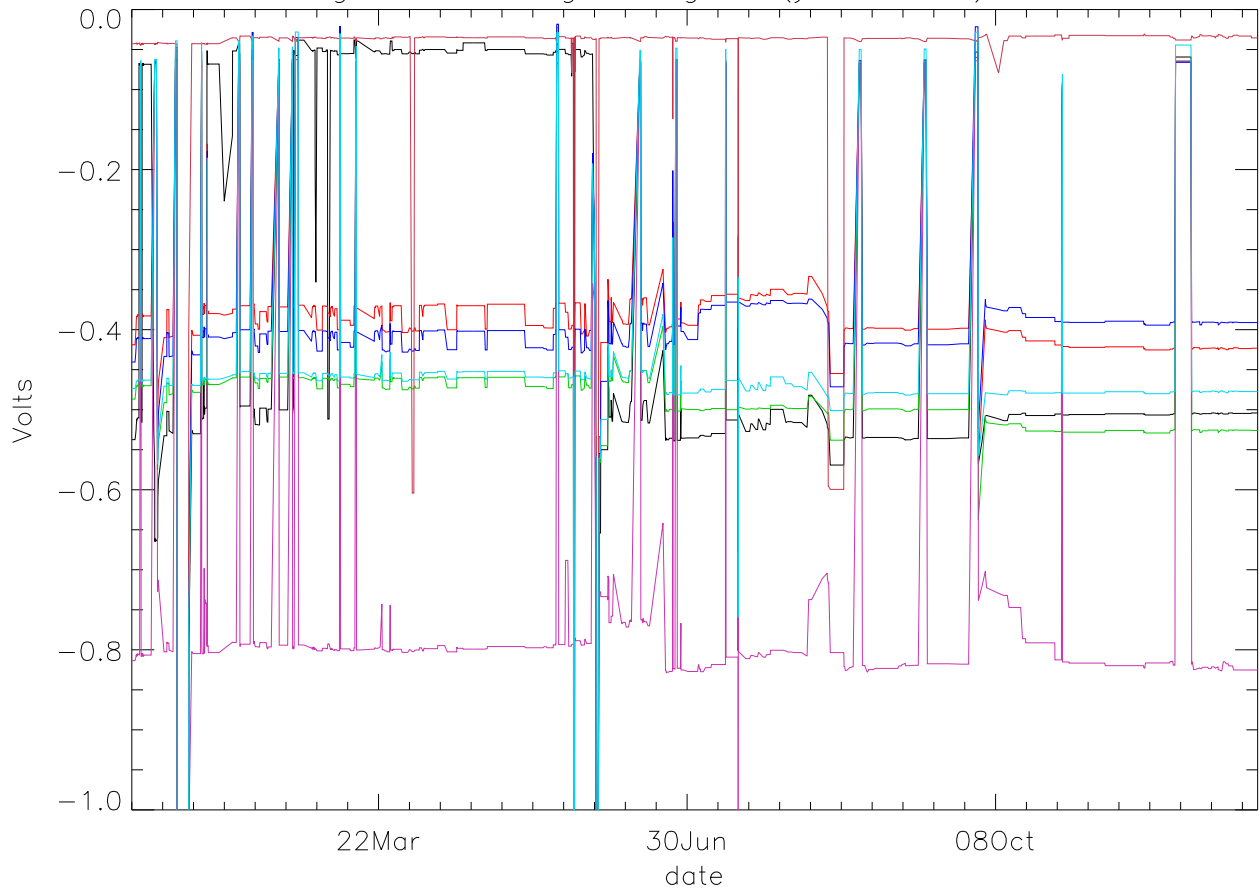

Vg:Gate Voltage. stage 1 (year 2018) PoIA

bm0 bm1 bm2 bm3 bm4 bm5 bm6

Vg:Gate Voltage. stage 1 (year 2018) PoIB

Vg:Gate Voltage. stage 2 (year 2018) PoIA

bm0 bm1 bm2 bm3 bm4 bm5 bm6

Vg:Gate Voltage. stage 2 (year 2018) PoIB

Vg:Gate Voltage. stage 3 (year 2018) PoIA

bm0 bm1 bm2 bm3 bm4 bm5 bm6

Vg:Gate Voltage. stage 3 (year 2018) PoIB