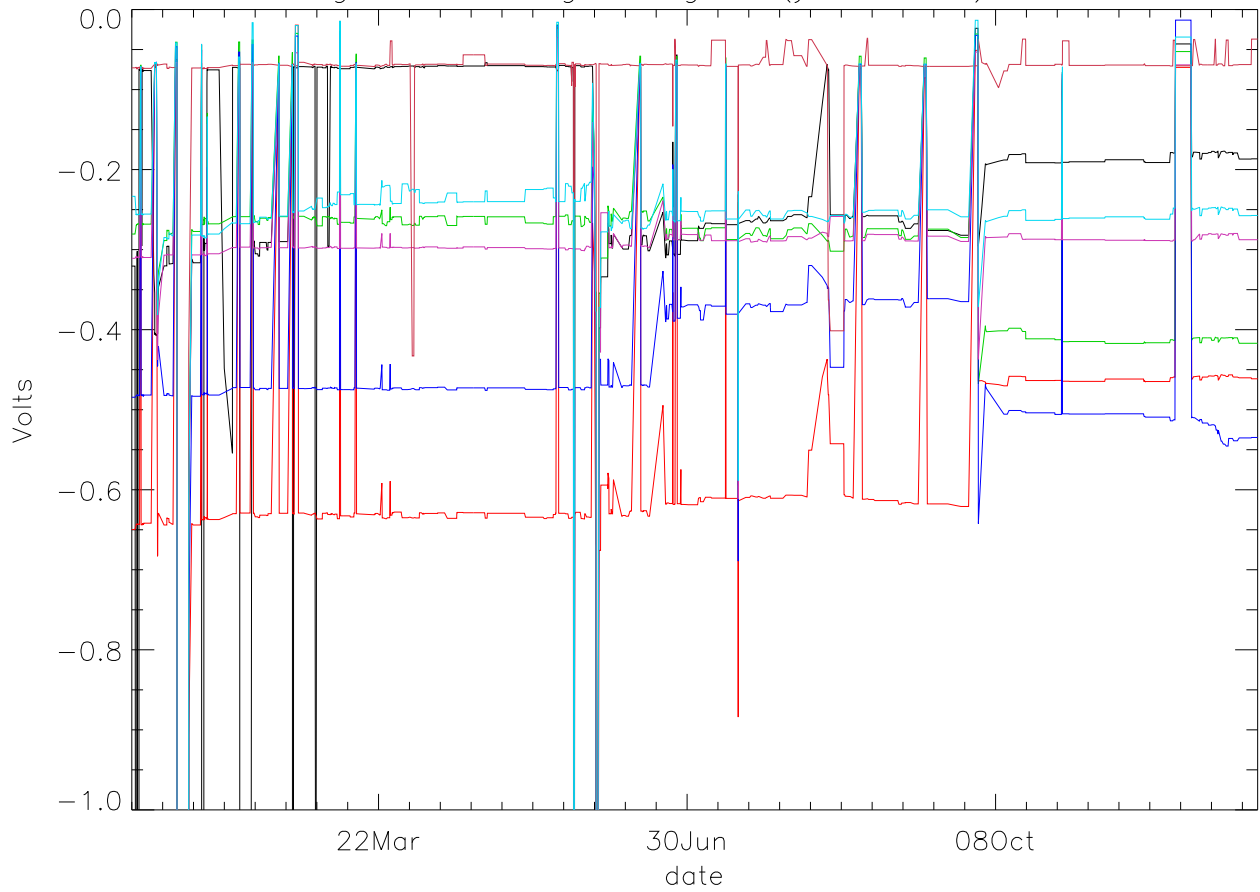

Vg:Gate Voltage. stage 1 (year 2018) PoIA

bm0 bm1 bm2 bm3 bm4 bm5 bm6

Vg:Gate Voltage. stage 1 (year 2018) PoIB

Vg:Gate Voltage. stage 2 (year 2018) PoIA

bm0 bm1 bm2 bm3 bm4 bm5 bm6

Vg:Gate Voltage. stage 2 (year 2018) PoIB

Vg:Gate Voltage. stage 3 (year 2018) PoIA

bm0 bm1 bm2 bm3 bm4 bm5 bm6

Vg:Gate Voltage. stage 3 (year 2018) PoIB