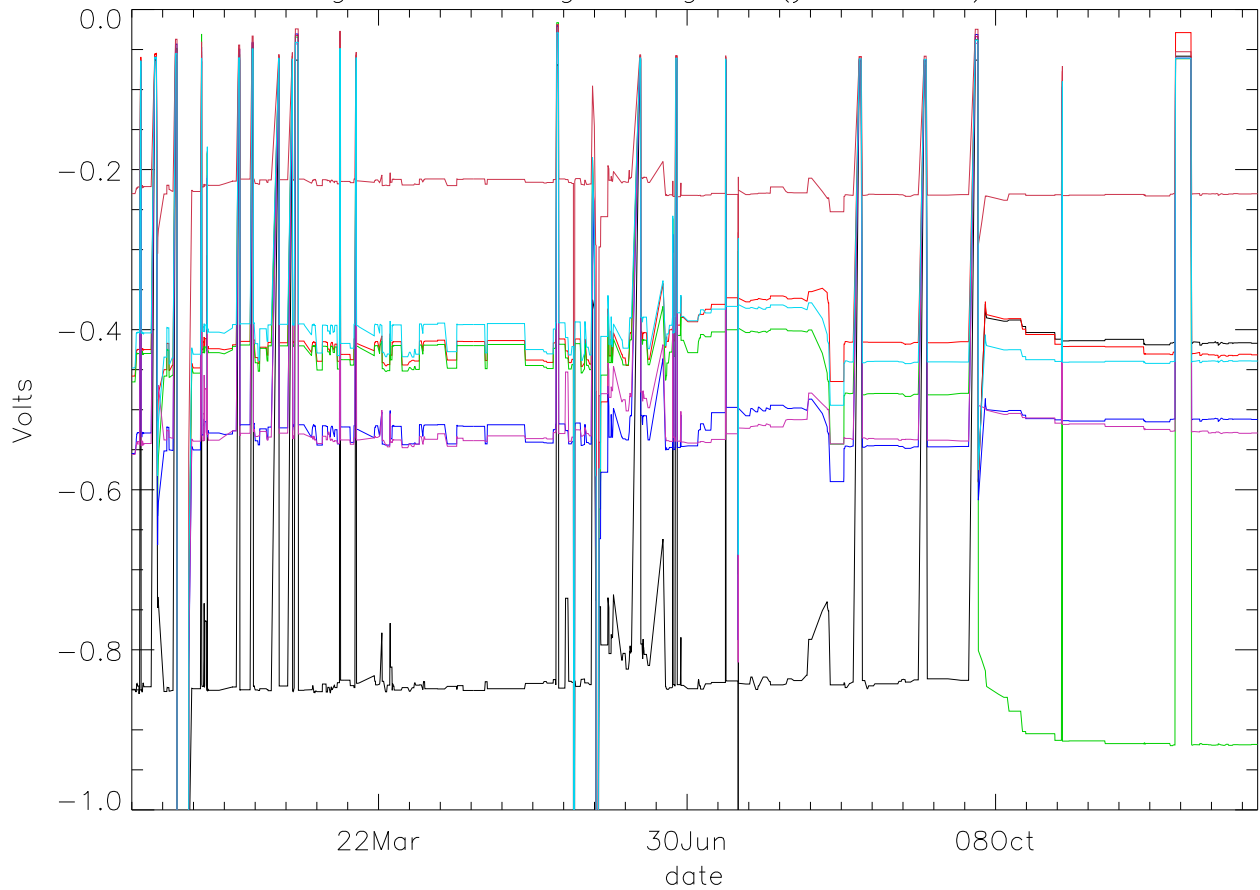

Vg:Gate Voltage. stage 1 (year 2018) PoIA

bm0 bm1 bm2 bm3 bm4 bm5 bm6

Vg:Gate Voltage. stage 1 (year 2018) PoIB

Vg:Gate Voltage. stage 2 (year 2018) PoIA

bm0 bm1 bm2 bm3 bm4 bm5 bm6

Vg:Gate Voltage. stage 2 (year 2018) PoIB

Vg:Gate Voltage. stage 3 (year 2018) PoIA

bm0 bm1 bm2 bm3 bm4 bm5 bm6

Vg:Gate Voltage. stage 3 (year 2018) PoIB