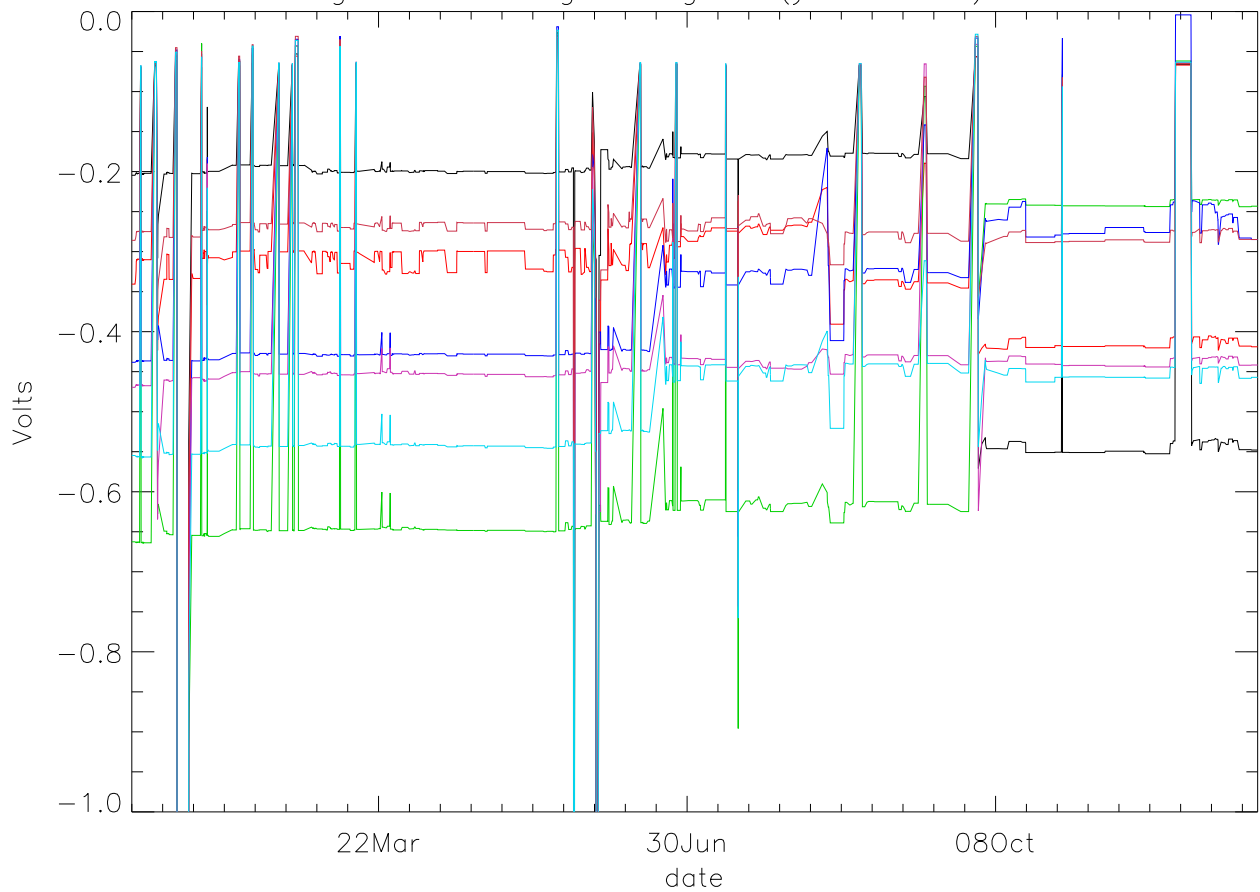

Vg:Gate Voltage. stage 1 (year 2018) PoIA

bm0 bm1 bm2 bm3 bm4 bm5 bm6

Vg:Gate Voltage. stage 1 (year 2018) PoIB

Vg:Gate Voltage. stage 2 (year 2018) PoIA

bm0 bm1 bm2 bm3 bm4 bm5 bm6

Vg:Gate Voltage. stage 2 (year 2018) PoIB

Vg:Gate Voltage. stage 3 (year 2018) PoIA

bm0 bm1 bm2 bm3 bm4 bm5 bm6

Vg:Gate Voltage. stage 3 (year 2018) PoIB