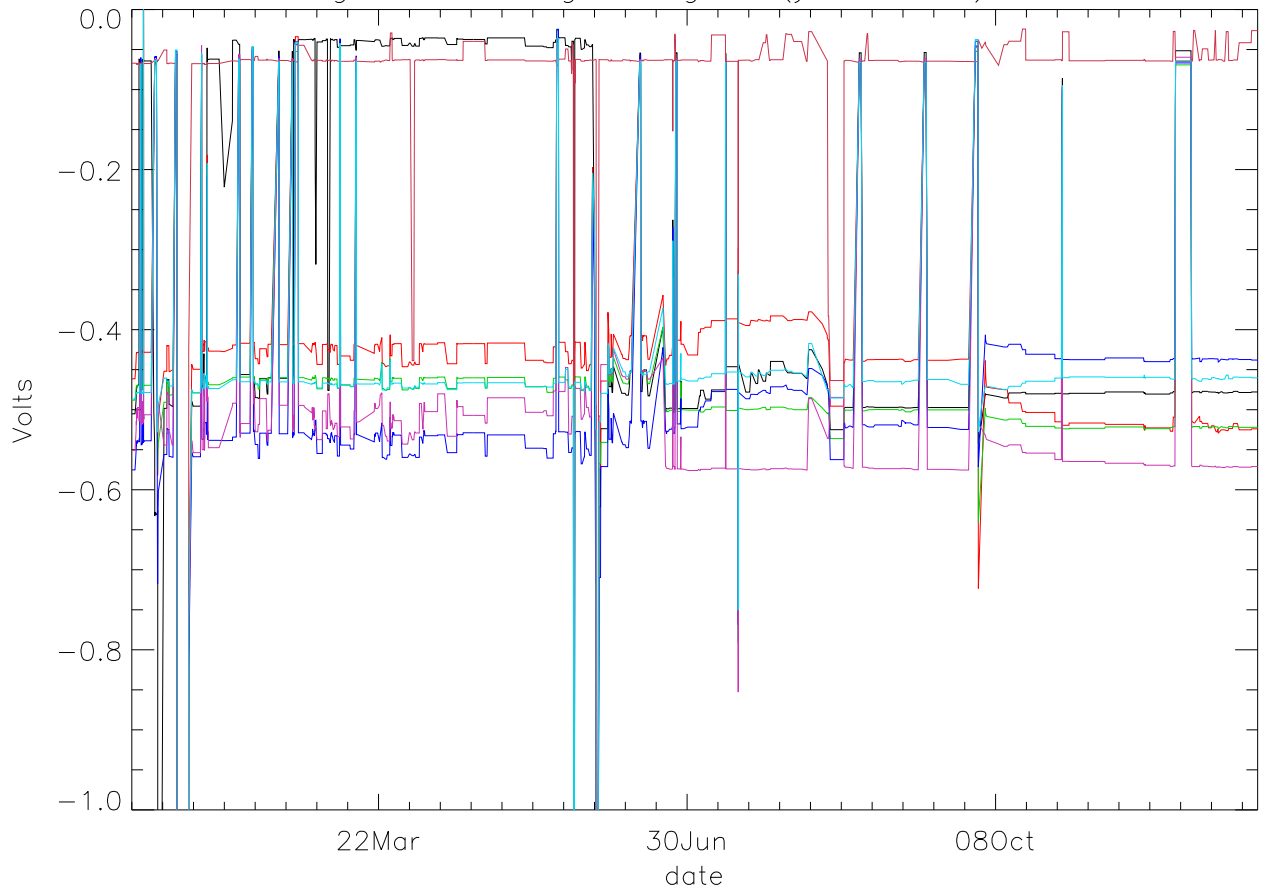

Vg:Gate Voltage. stage 1 (year 2018) PoIA

bm0 bm1 bm2 bm3 bm4 bm5 bm6

Vg:Gate Voltage. stage 1 (year 2018) PoIB

Vg:Gate Voltage. stage 2 (year 2018) PoIA

bm0 bm1 bm2 bm3 bm4 bm5 bm6

Vg:Gate Voltage. stage 2 (year 2018) PoIB

Vg:Gate Voltage. stage 3 (year 2018) PoIA

bm0 bm1 bm2 bm3 bm4 bm5 bm6

Vg:Gate Voltage. stage 3 (year 2018) PoIB