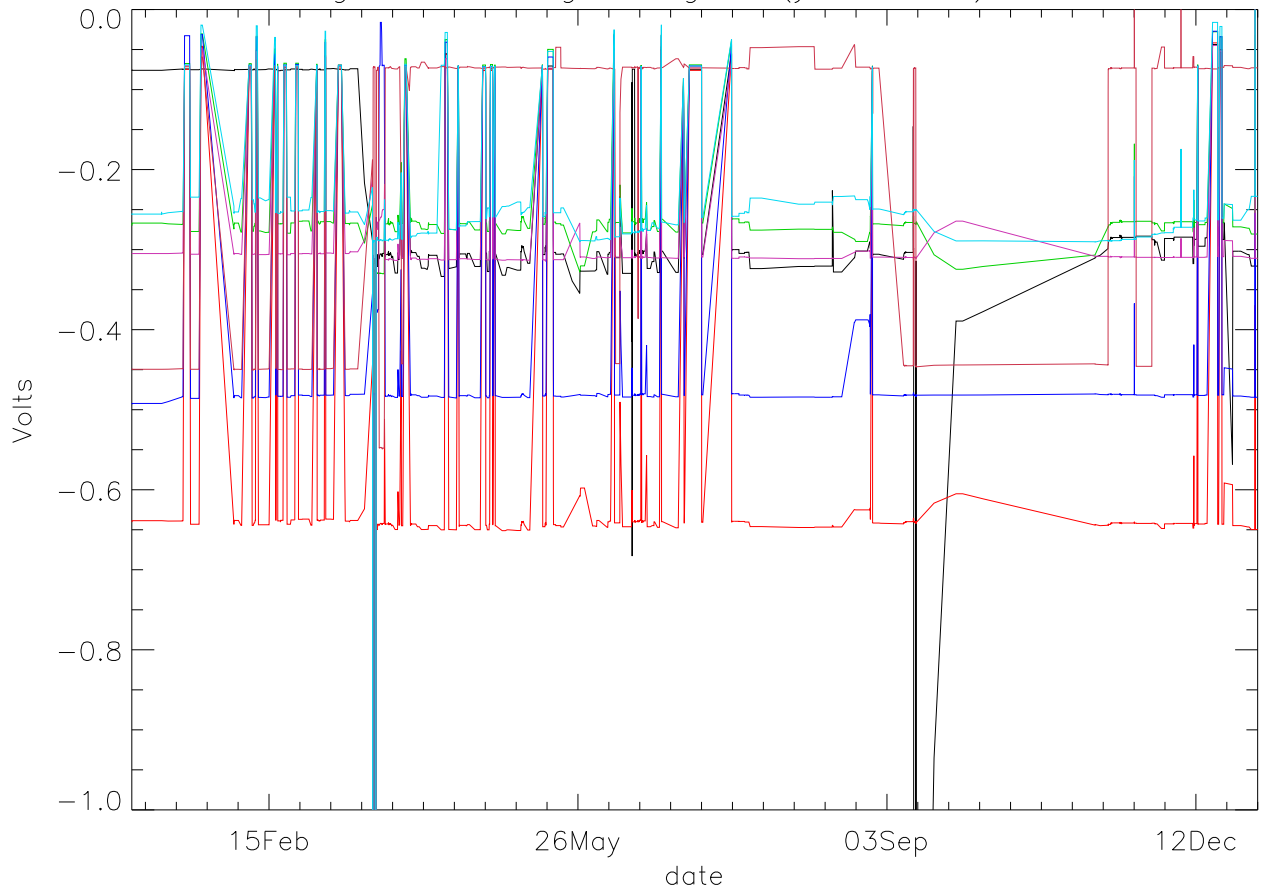

Vg:Gate Voltage. stage 1 (year 2017) PoIA

bm0 bm1 bm2 bm3 bm4 bm5 bm6

Vg:Gate Voltage. stage 1 (year 2017) PoIB

bm0 bm1 bm2 bm3 bm4 bm5 bm6

bm0 bm1 bm2 bm3 bm4 bm5 bm6