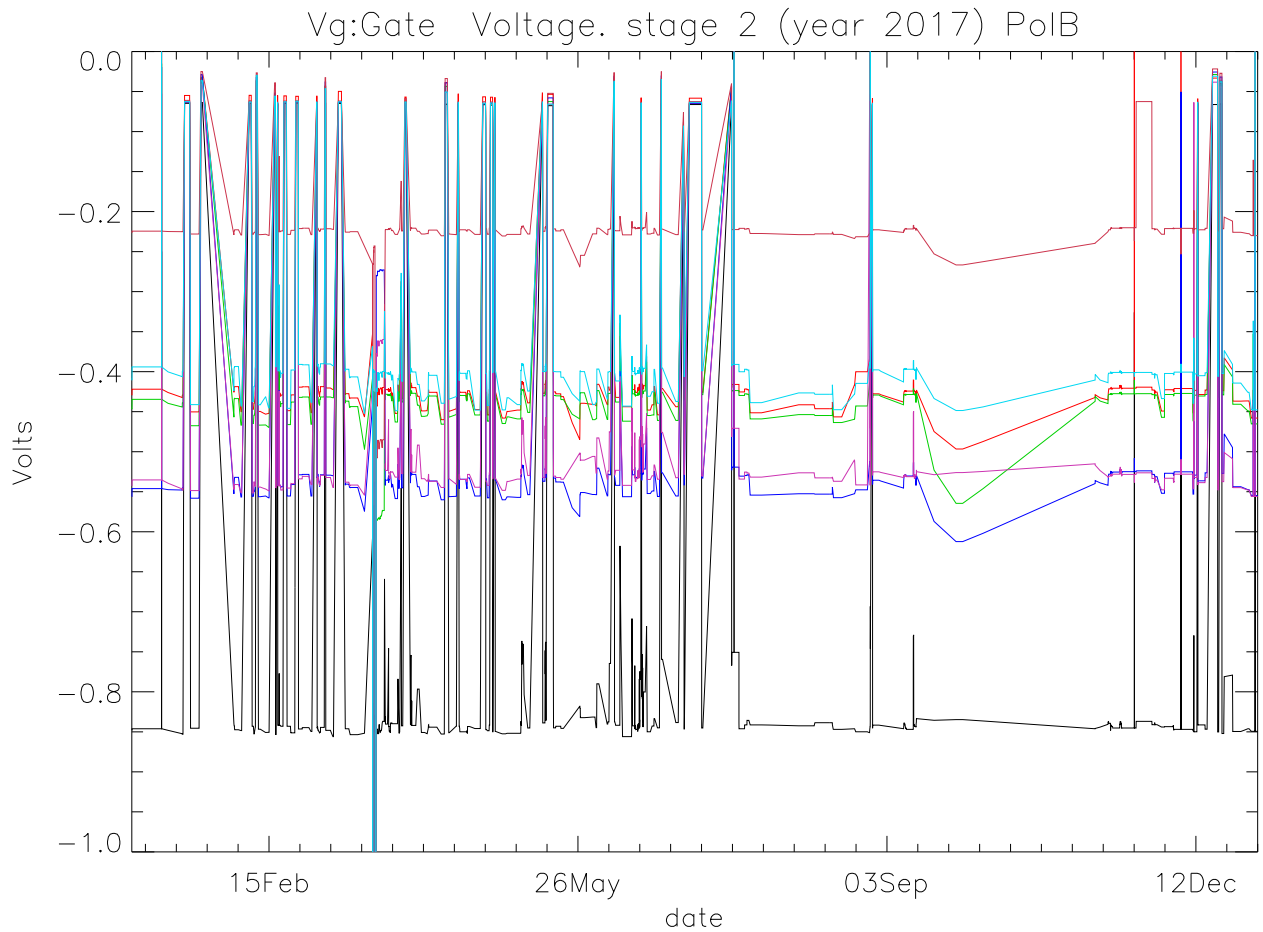

Vg:Gate Voltage. stage 1 (year 2017) PoIA

bm0 bm1 bm2 bm3 bm4 bm5 bm6

Vg:Gate Voltage. stage 1 (year 2017) PoIB

bm0 bm1 bm2 bm3 bm4 bm5 bm6

bm0 bm1 bm2 bm3 bm4 bm5 bm6