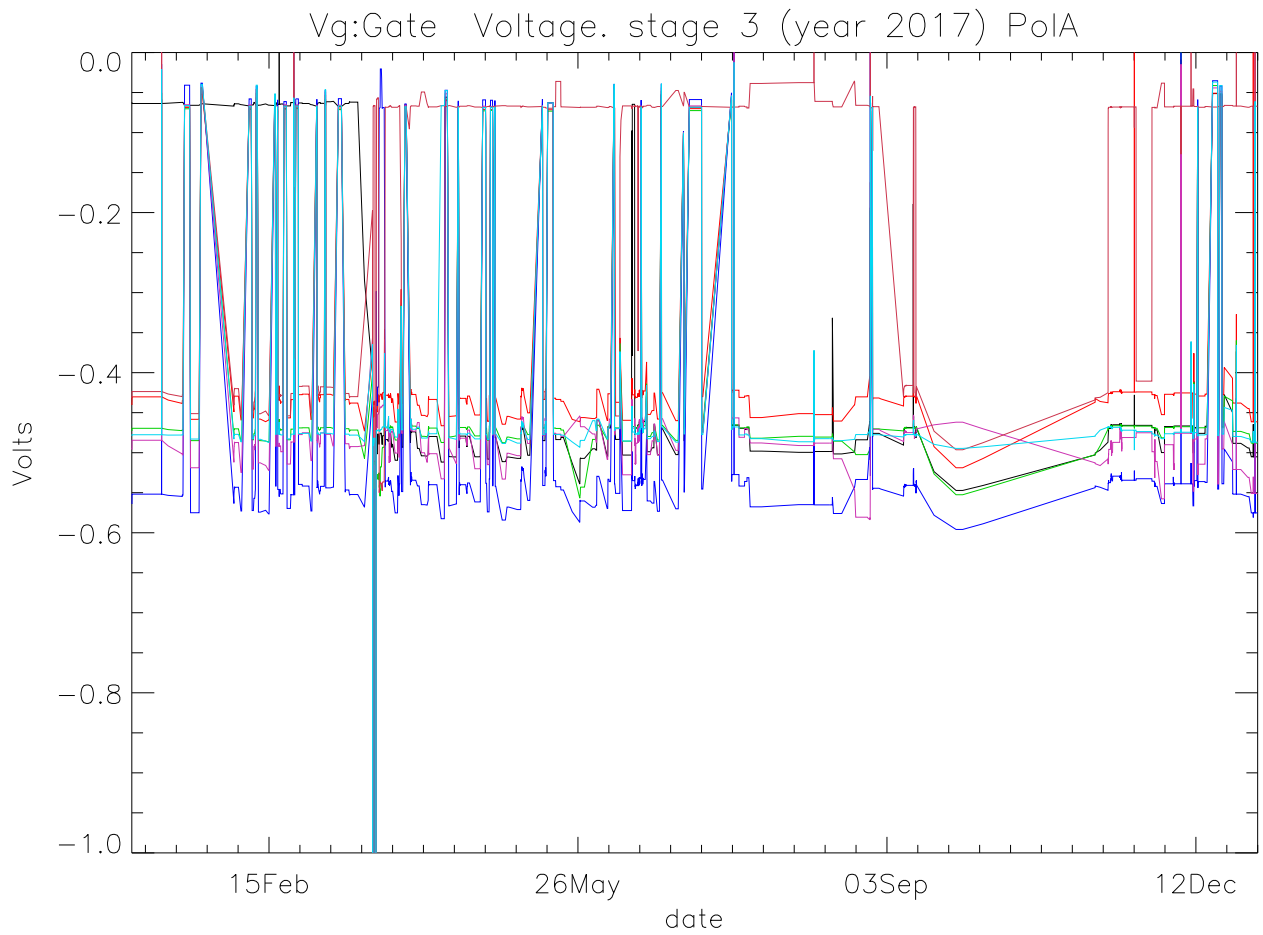

Vg:Gate Voltage. stage 1 (year 2017) PoIA

bm0 bm1 bm2 bm3 bm4 bm5 bm6

Vg:Gate Voltage. stage 1 (year 2017) PoIB

bm0 bm1 bm2 bm3 bm4 bm5 bm6

bm0 bm1 bm2 bm3 bm4 bm5 bm6