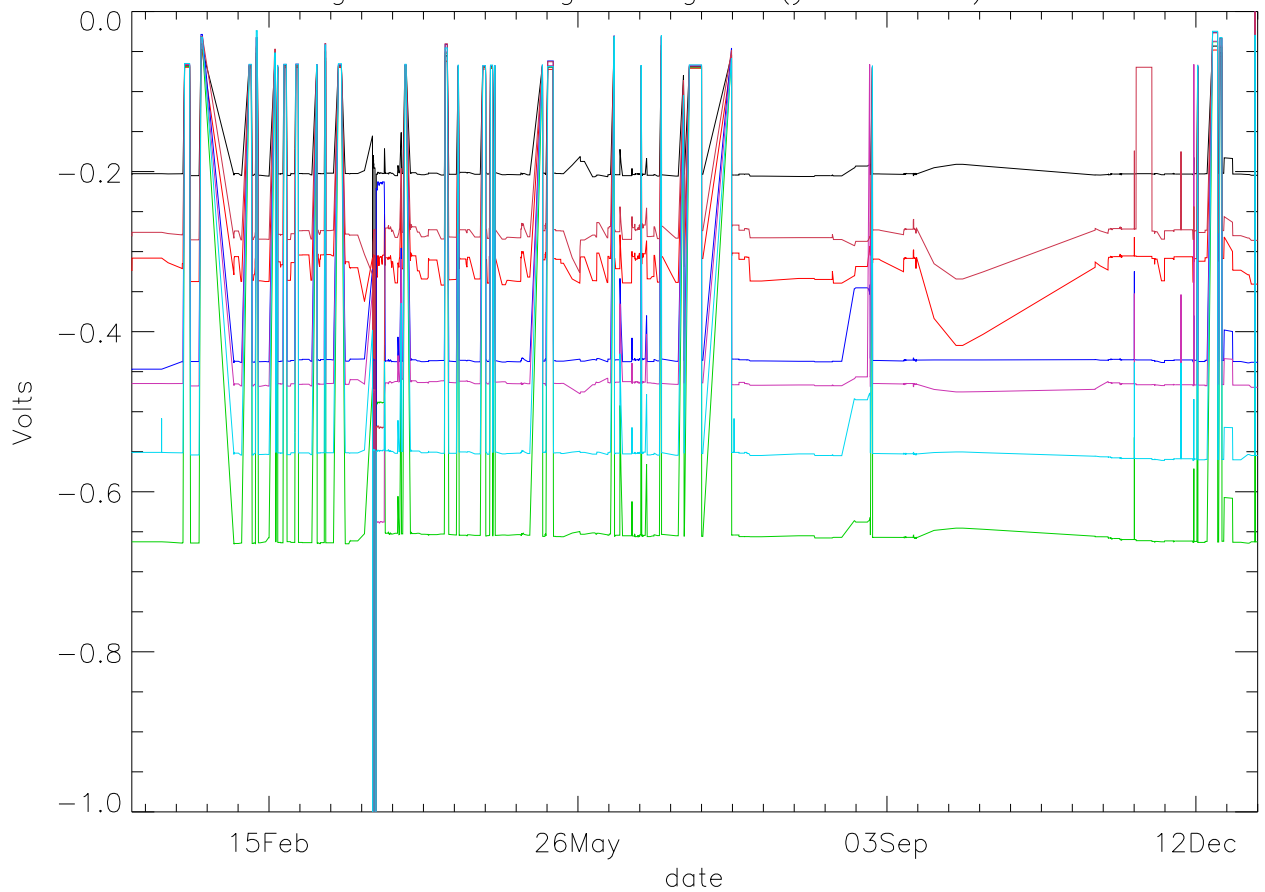

Vg:Gate Voltage. stage 1 (year 2017) PoIA

bm0 bm1 bm2 bm3 bm4 bm5 bm6

Vg:Gate Voltage. stage 1 (year 2017) PoIB

bm0 bm1 bm2 bm3 bm4 bm5 bm6

bm0 bm1 bm2 bm3 bm4 bm5 bm6