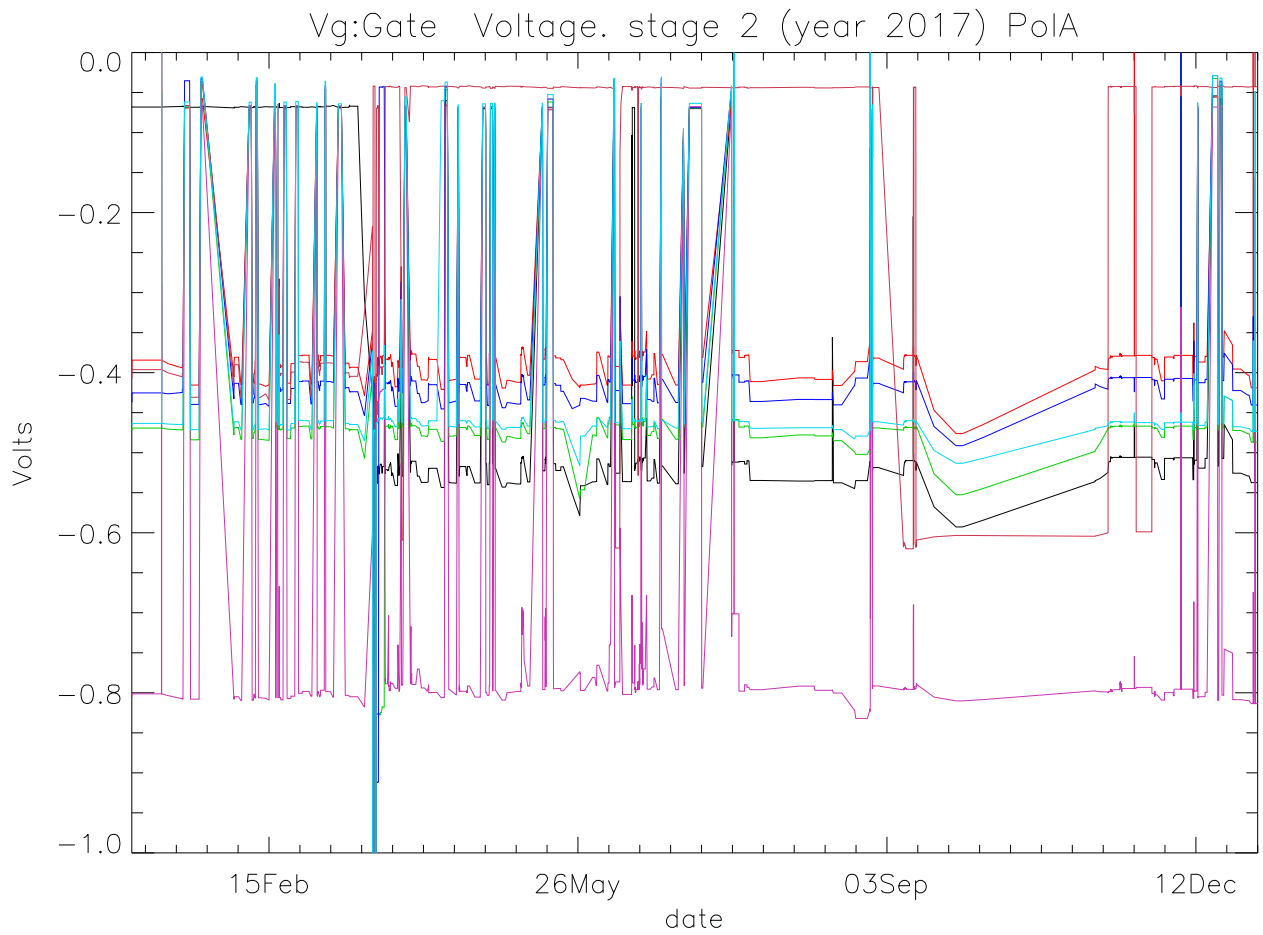

Vg:Gate Voltage. stage 1 (year 2017) PoIA

bm0 bm1 bm2 bm3 bm4 bm5 bm6

Vg:Gate Voltage. stage 1 (year 2017) PoIB

bm0 bm1 bm2 bm3 bm4 bm5 bm6

bm0 bm1 bm2 bm3 bm4 bm5 bm6