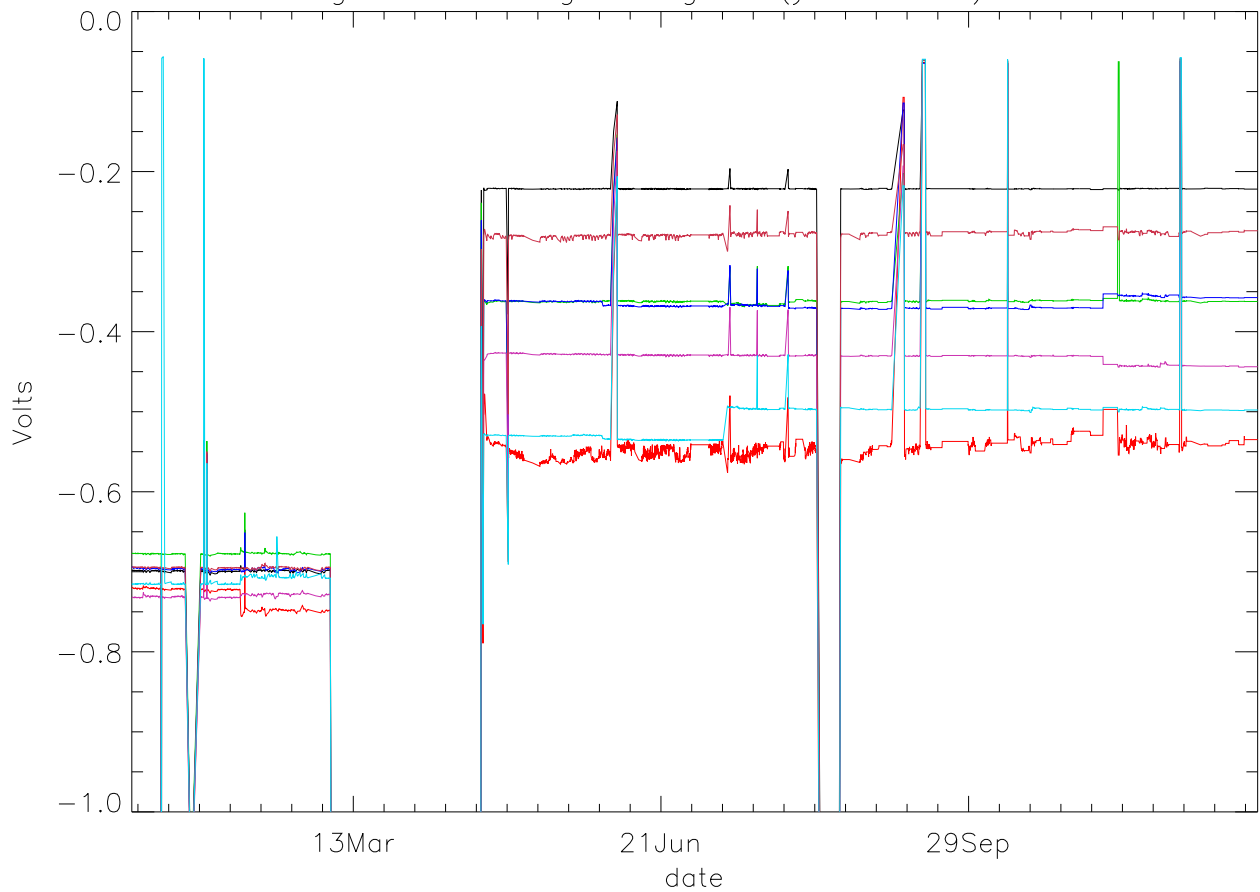

Vg:Gate Voltage. stage 1 (year 2012) PoIA

bm0 bm1 bm2 bm3 bm4 bm5 bm6

Vg:Gate Voltage. stage 1 (year 2012) PoIB

Vg:Gate Voltage. stage 2 (year 2012) PoIA

bm0 bm1 bm2 bm3 bm4 bm5 bm6

Vg:Gate Voltage. stage 2 (year 2012) PoIB

Vg:Gate Voltage. stage 3 (year 2012) PoIA

bm0 bm1 bm2 bm3 bm4 bm5 bm6

Vg:Gate Voltage. stage 3 (year 2012) PoIB