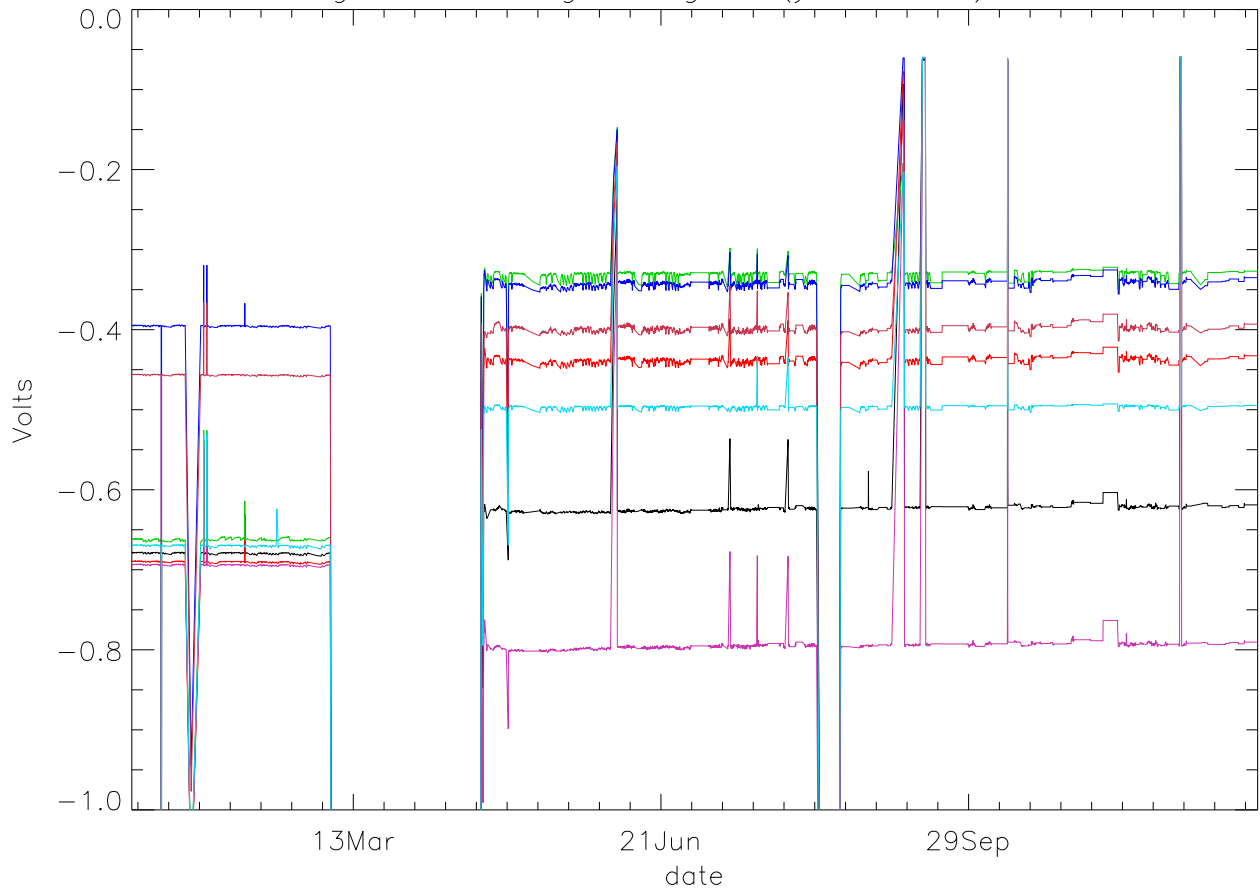

Vg:Gate Voltage. stage 1 (year 2012) PoIA

bm0 bm1 bm2 bm3 bm4 bm5 bm6

Vg:Gate Voltage. stage 1 (year 2012) PoIB

Vg:Gate Voltage. stage 2 (year 2012) PoIA

bm0 bm1 bm2 bm3 bm4 bm5 bm6

Vg:Gate Voltage. stage 2 (year 2012) PoIB

Vg:Gate Voltage. stage 3 (year 2012) PoIA

bm0 bm1 bm2 bm3 bm4 bm5 bm6

Vg:Gate Voltage. stage 3 (year 2012) PoIB