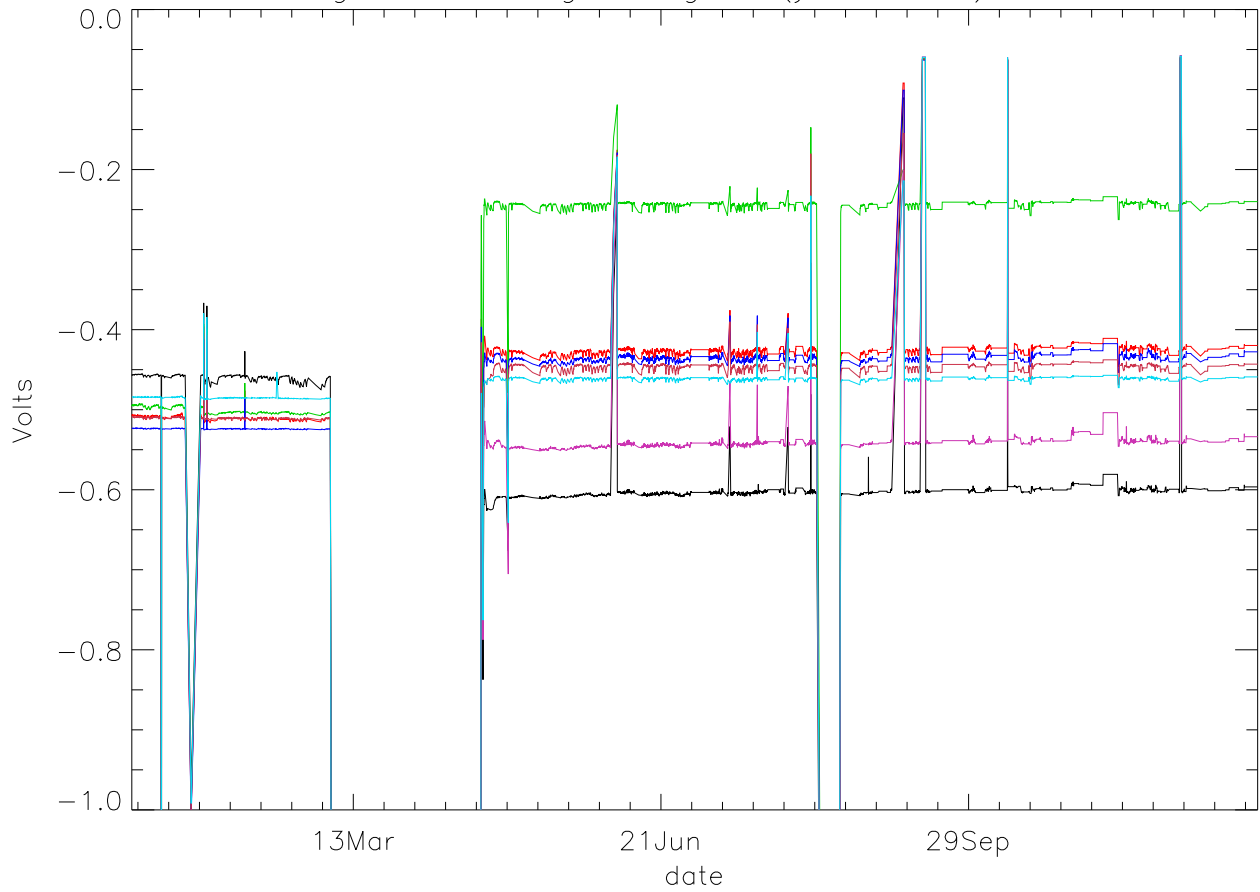

Vg:Gate Voltage. stage 1 (year 2012) PoIA

bm0 bm1 bm2 bm3 bm4 bm5 bm6

Vg:Gate Voltage. stage 1 (year 2012) PoIB

Vg:Gate Voltage. stage 2 (year 2012) PoIA

bm0 bm1 bm2 bm3 bm4 bm5 bm6

Vg:Gate Voltage. stage 2 (year 2012) PoIB

Vg:Gate Voltage. stage 3 (year 2012) PoIA

bm0 bm1 bm2 bm3 bm4 bm5 bm6

Vg:Gate Voltage. stage 3 (year 2012) PoIB