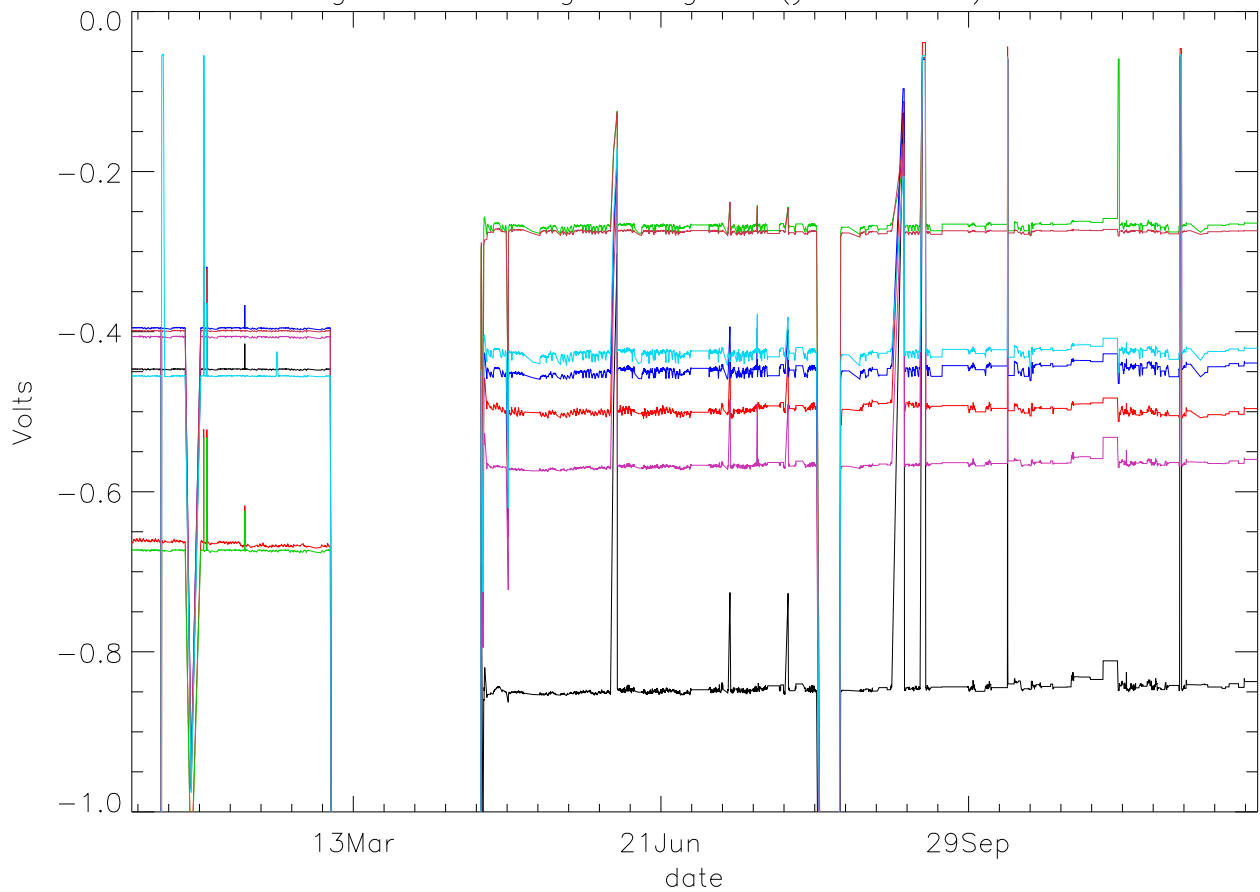

Vg:Gate Voltage. stage 1 (year 2012) PoIA

bm0 bm1 bm2 bm3 bm4 bm5 bm6

Vg:Gate Voltage. stage 1 (year 2012) PoIB

Vg:Gate Voltage. stage 2 (year 2012) PoIA

bm0 bm1 bm2 bm3 bm4 bm5 bm6

Vg:Gate Voltage. stage 2 (year 2012) PoIB

Vg:Gate Voltage. stage 3 (year 2012) PoIA

bm0 bm1 bm2 bm3 bm4 bm5 bm6

Vg:Gate Voltage. stage 3 (year 2012) PoIB