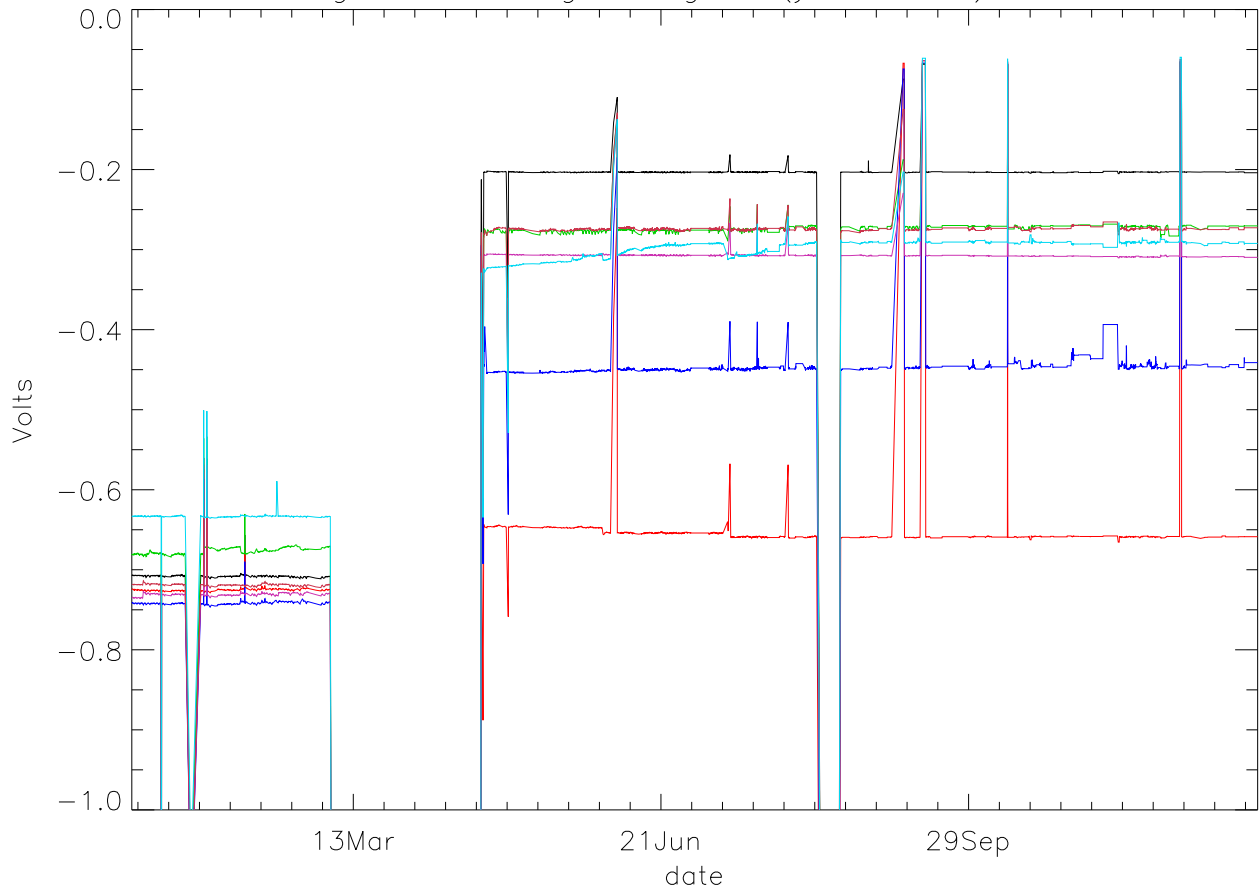

Vg:Gate Voltage. stage 1 (year 2012) PoIA

bm0 bm1 bm2 bm3 bm4 bm5 bm6

Vg:Gate Voltage. stage 1 (year 2012) PoIB

Vg:Gate Voltage. stage 2 (year 2012) PoIA

bm0 bm1 bm2 bm3 bm4 bm5 bm6

Vg:Gate Voltage. stage 2 (year 2012) PoIB

Vg:Gate Voltage. stage 3 (year 2012) PoIA

bm0 bm1 bm2 bm3 bm4 bm5 bm6

Vg:Gate Voltage. stage 3 (year 2012) PoIB