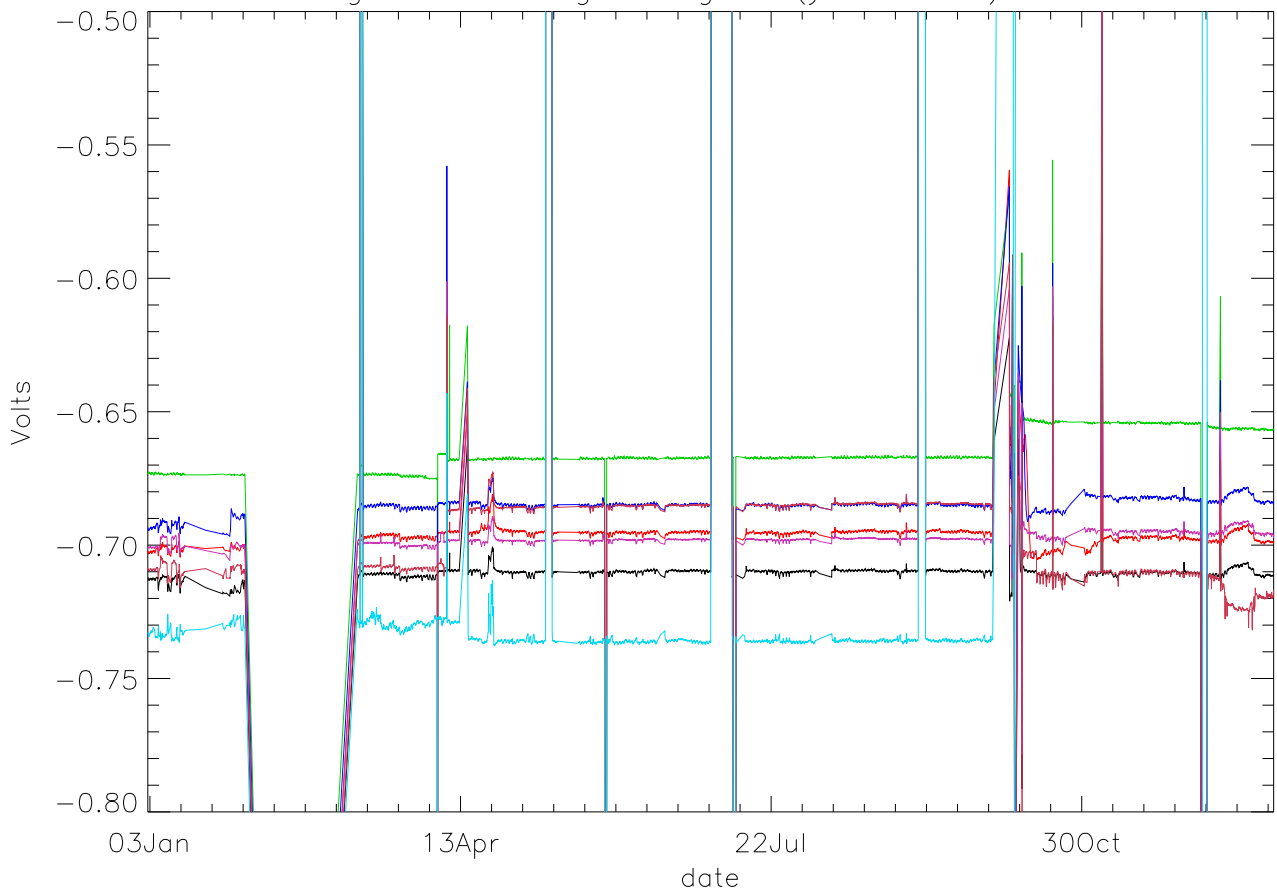

Vg:Gate Voltage. stage 1 (year 2010) PoIA

bm0 bm1 bm2 bm3 bm4 bm5 bm6

Vg:Gate Voltage. stage 1 (year 2010) PoIB

Vg:Gate Voltage. stage 2 (year 2010) PoIA

bm0 bm1 bm2 bm3 bm4 bm5 bm6

Vg:Gate Voltage. stage 2 (year 2010) PoIB

Vg:Gate Voltage. stage 3 (year 2010) PoIA

bm0 bm1 bm2 bm3 bm4 bm5 bm6

Vg:Gate Voltage. stage 3 (year 2010) PoIB