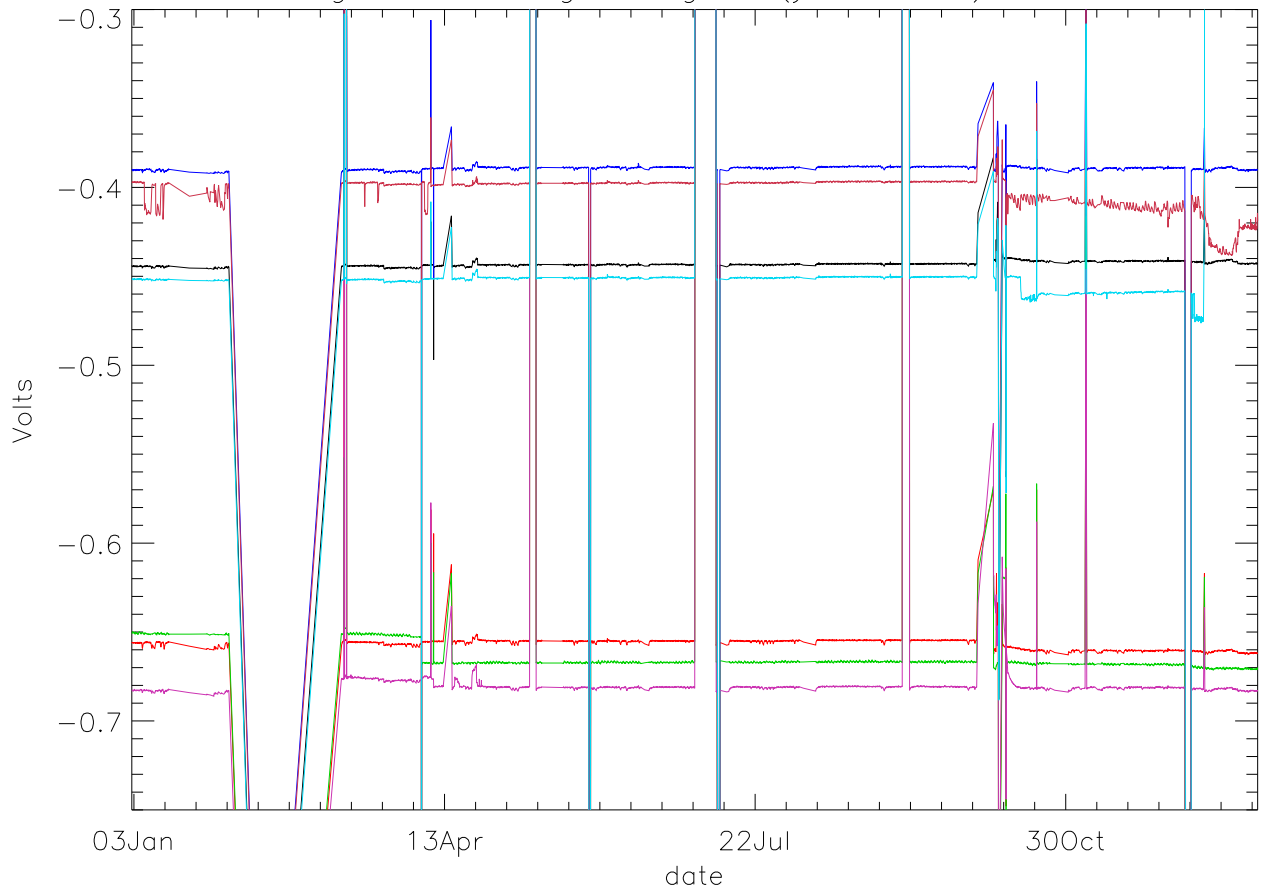

Vg:Gate Voltage. stage 1 (year 2010) PoIA

bm0 bm1 bm2 bm3 bm4 bm5 bm6

Vg:Gate Voltage. stage 1 (year 2010) PoIB

Vg:Gate Voltage. stage 2 (year 2010) PoIA

bm0 bm1 bm2 bm3 bm4 bm5 bm6

Vg:Gate Voltage. stage 2 (year 2010) PoIB

Vg:Gate Voltage. stage 3 (year 2010) PoIA

bm0 bm1 bm2 bm3 bm4 bm5 bm6

Vg:Gate Voltage. stage 3 (year 2010) PoIB