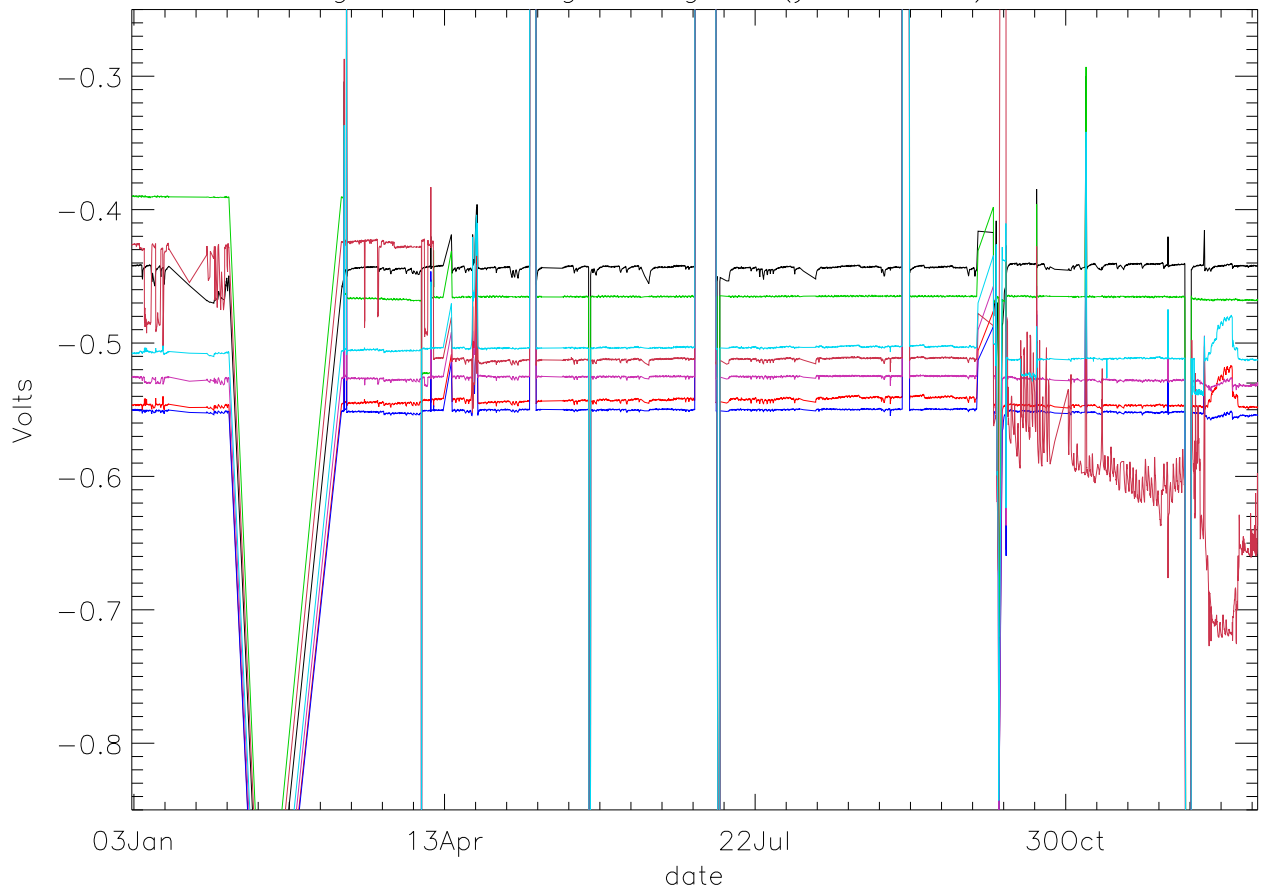

Vg:Gate Voltage. stage 1 (year 2010) PoIA

bm0 bm1 bm2 bm3 bm4 bm5 bm6

Vg:Gate Voltage. stage 1 (year 2010) PoIB

Vg:Gate Voltage. stage 2 (year 2010) PoIA

bm0 bm1 bm2 bm3 bm4 bm5 bm6

Vg:Gate Voltage. stage 2 (year 2010) PoIB

Vg:Gate Voltage. stage 3 (year 2010) PoIA

bm0 bm1 bm2 bm3 bm4 bm5 bm6

Vg:Gate Voltage. stage 3 (year 2010) PoIB