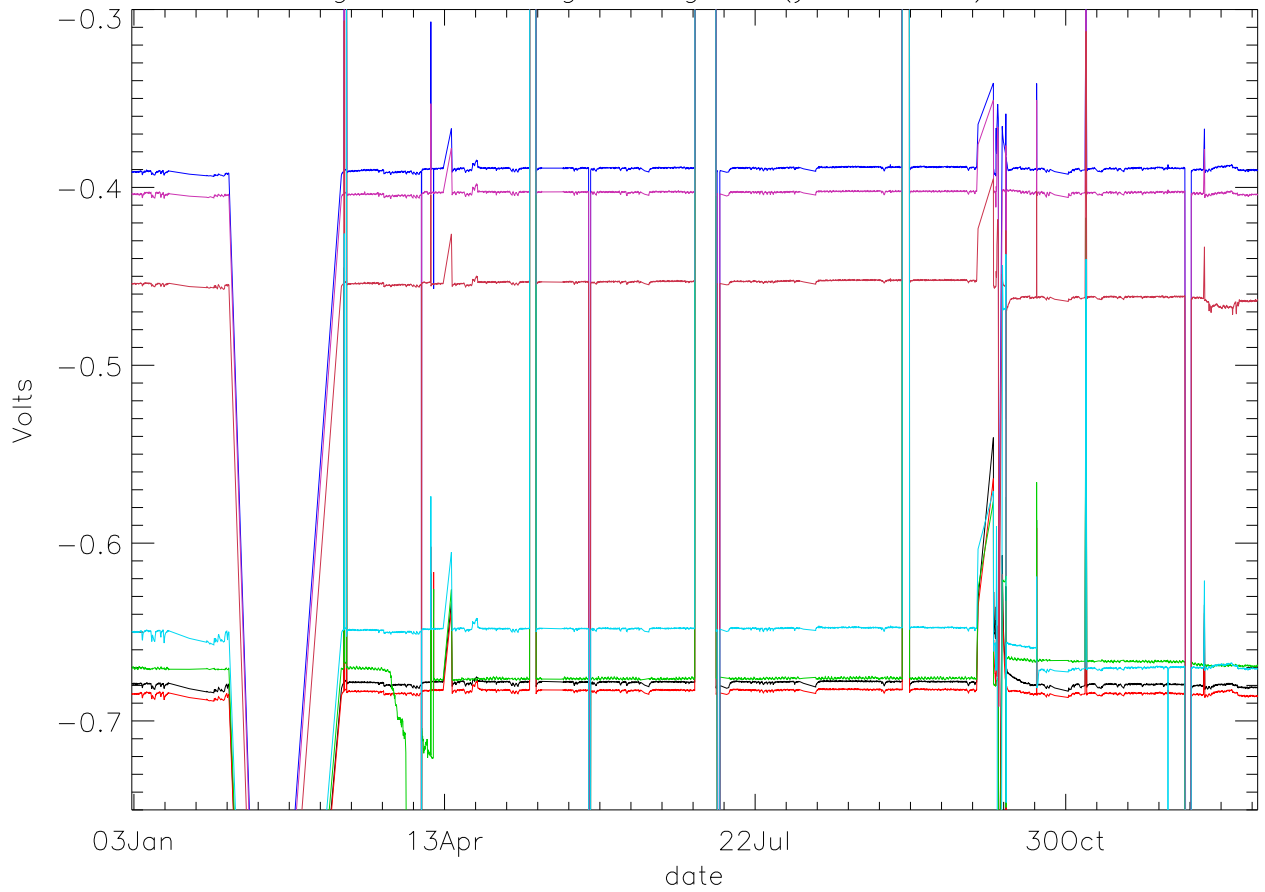

Vg:Gate Voltage. stage 1 (year 2010) PoIA

bm0 bm1 bm2 bm3 bm4 bm5 bm6

Vg:Gate Voltage. stage 1 (year 2010) PoIB

Vg:Gate Voltage. stage 2 (year 2010) PoIA

bm0 bm1 bm2 bm3 bm4 bm5 bm6

Vg:Gate Voltage. stage 2 (year 2010) PoIB

Vg:Gate Voltage. stage 3 (year 2010) PoIA

bm0 bm1 bm2 bm3 bm4 bm5 bm6

Vg:Gate Voltage. stage 3 (year 2010) PoIB