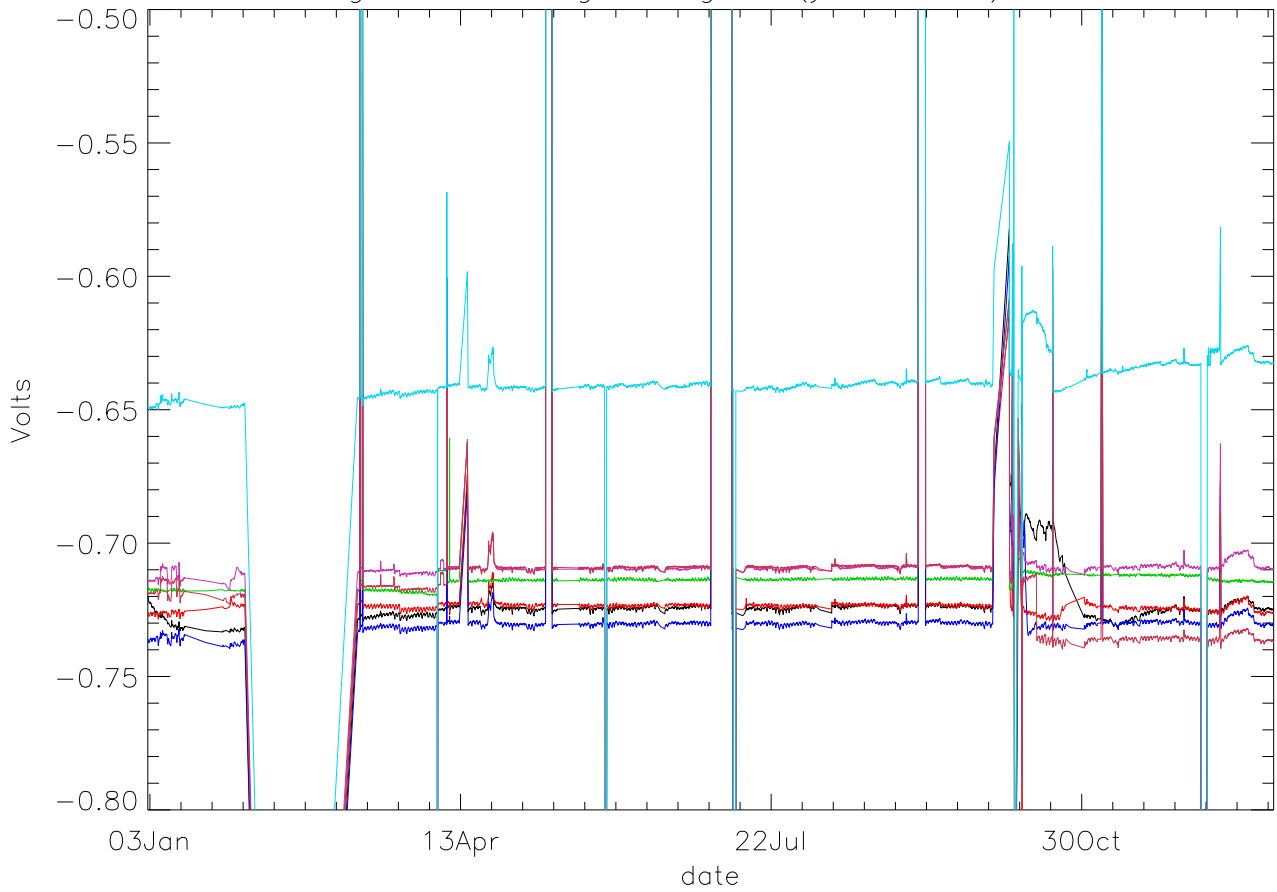

Vg:Gate Voltage. stage 1 (year 2010) PoIA

bm0 bm1 bm2 bm3 bm4 bm5 bm6

Vg:Gate Voltage. stage 1 (year 2010) PoIB

Vg:Gate Voltage. stage 2 (year 2010) PoIA

bm0 bm1 bm2 bm3 bm4 bm5 bm6

Vg:Gate Voltage. stage 2 (year 2010) PoIB

Vg:Gate Voltage. stage 3 (year 2010) PoIA

bm0 bm1 bm2 bm3 bm4 bm5 bm6

Vg:Gate Voltage. stage 3 (year 2010) PoIB