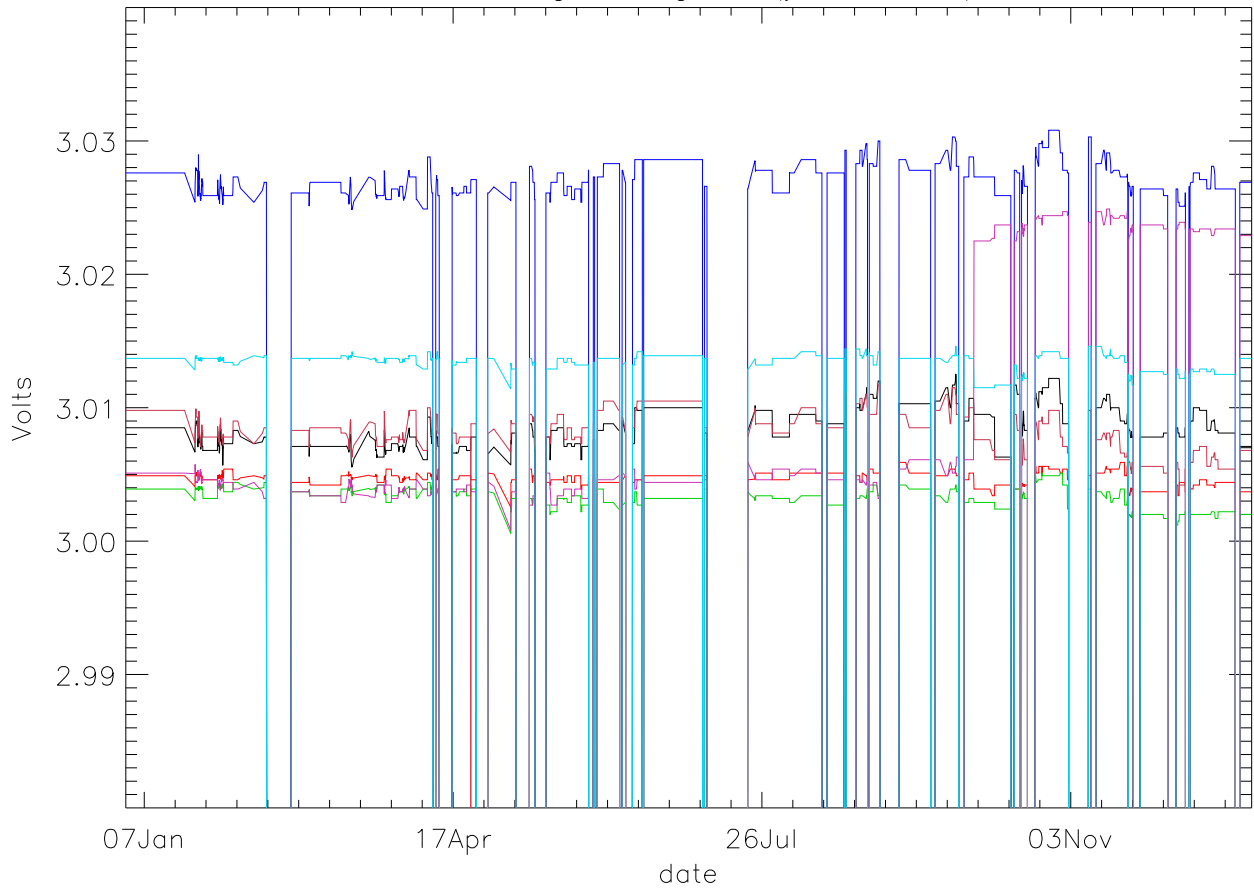

Vd:Drain Voltage. stage 1 (year 2013) PoIA

bm0 bm1 bm2 bm3 bm4 bm5 bm6

Vd:Drain Voltage. stage 1 (year 2013) PoIB

Vd:Drain Voltage. stage 2 (year 2013) PoIA

bm0 bm1 bm2 bm3 bm4 bm5 bm6

Vd:Drain Voltage. stage 2 (year 2013) PoIB

Vd:Drain Voltage. stage 3 (year 2013) PoIA

bm0 bm1 bm2 bm3 bm4 bm5 bm6

Vd:Drain Voltage. stage 3 (year 2013) PoIB