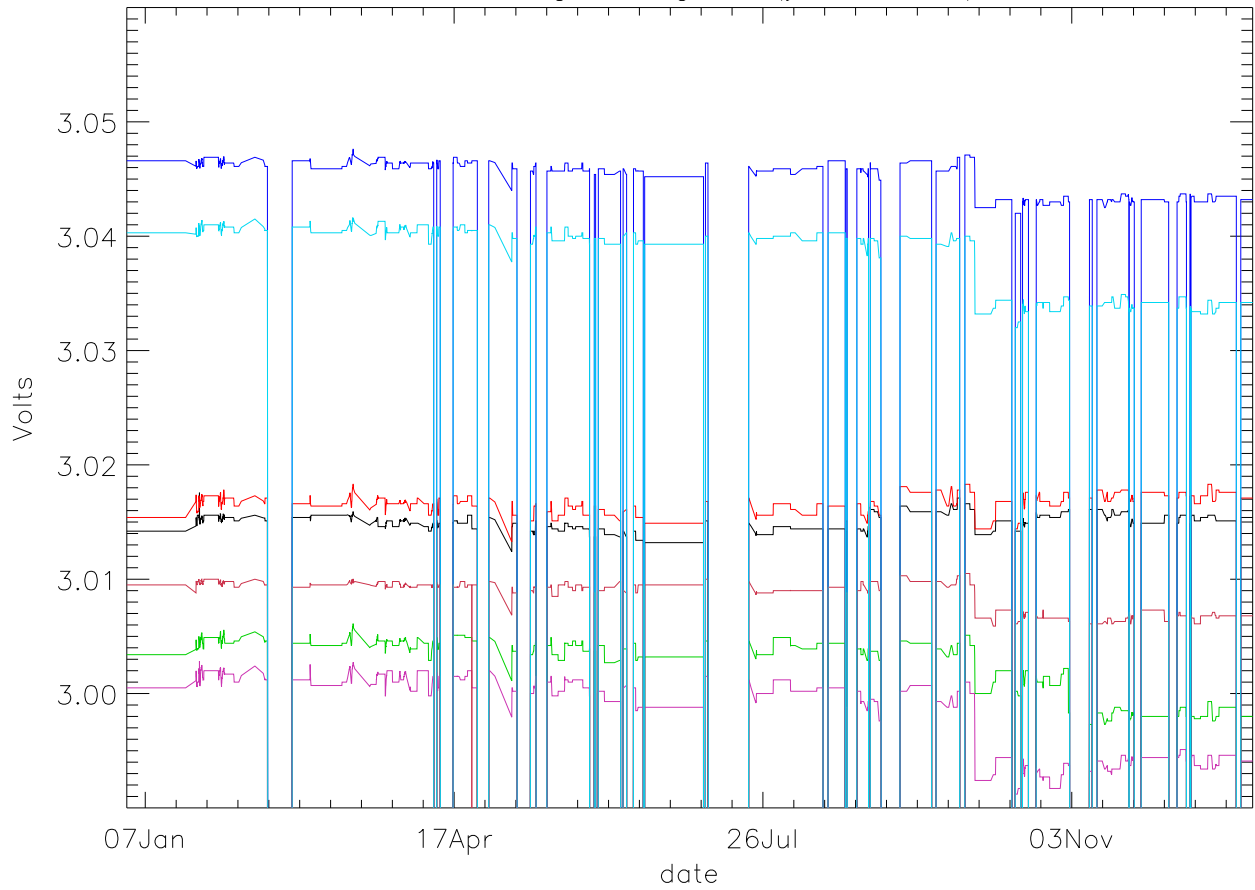

Vd:Drain Voltage. stage 1 (year 2013) PoIA

bm0 bm1 bm2 bm3 bm4 bm5 bm6

Vd:Drain Voltage. stage 1 (year 2013) PoIB

Vd:Drain Voltage. stage 2 (year 2013) PoIA

bm0 bm1 bm2 bm3 bm4 bm5 bm6

Vd:Drain Voltage. stage 2 (year 2013) PoIB

Vd:Drain Voltage. stage 3 (year 2013) PoIA

bm0 bm1 bm2 bm3 bm4 bm5 bm6

Vd:Drain Voltage. stage 3 (year 2013) PoIB