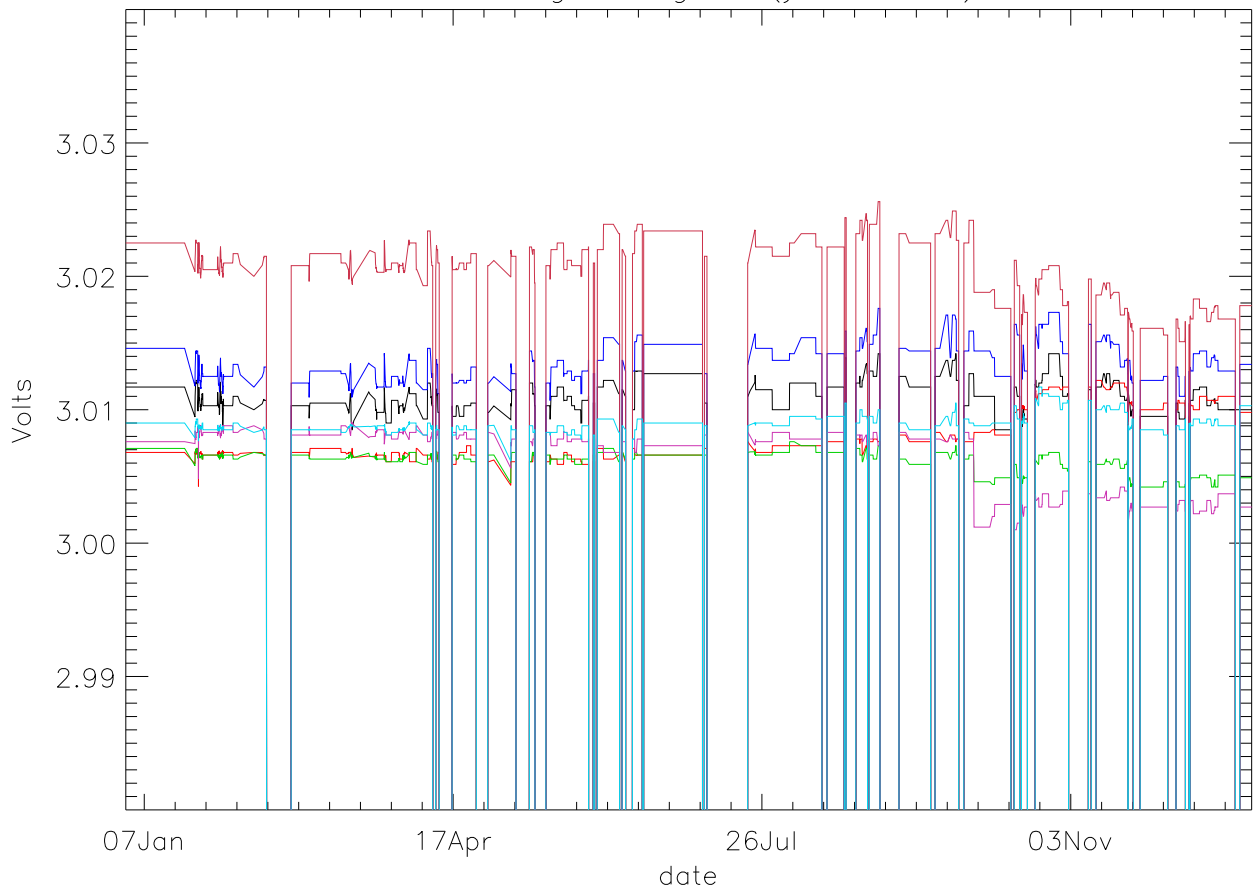

Vd:Drain Voltage. stage 1 (year 2013) PoIA

bm0 bm1 bm2 bm3 bm4 bm5 bm6

Vd:Drain Voltage. stage 1 (year 2013) PoIB

Vd:Drain Voltage. stage 2 (year 2013) PoIA

bm0 bm1 bm2 bm3 bm4 bm5 bm6

Vd:Drain Voltage. stage 2 (year 2013) PoIB

Vd:Drain Voltage. stage 3 (year 2013) PoIA

bm0 bm1 bm2 bm3 bm4 bm5 bm6

Vd:Drain Voltage. stage 3 (year 2013) PoIB