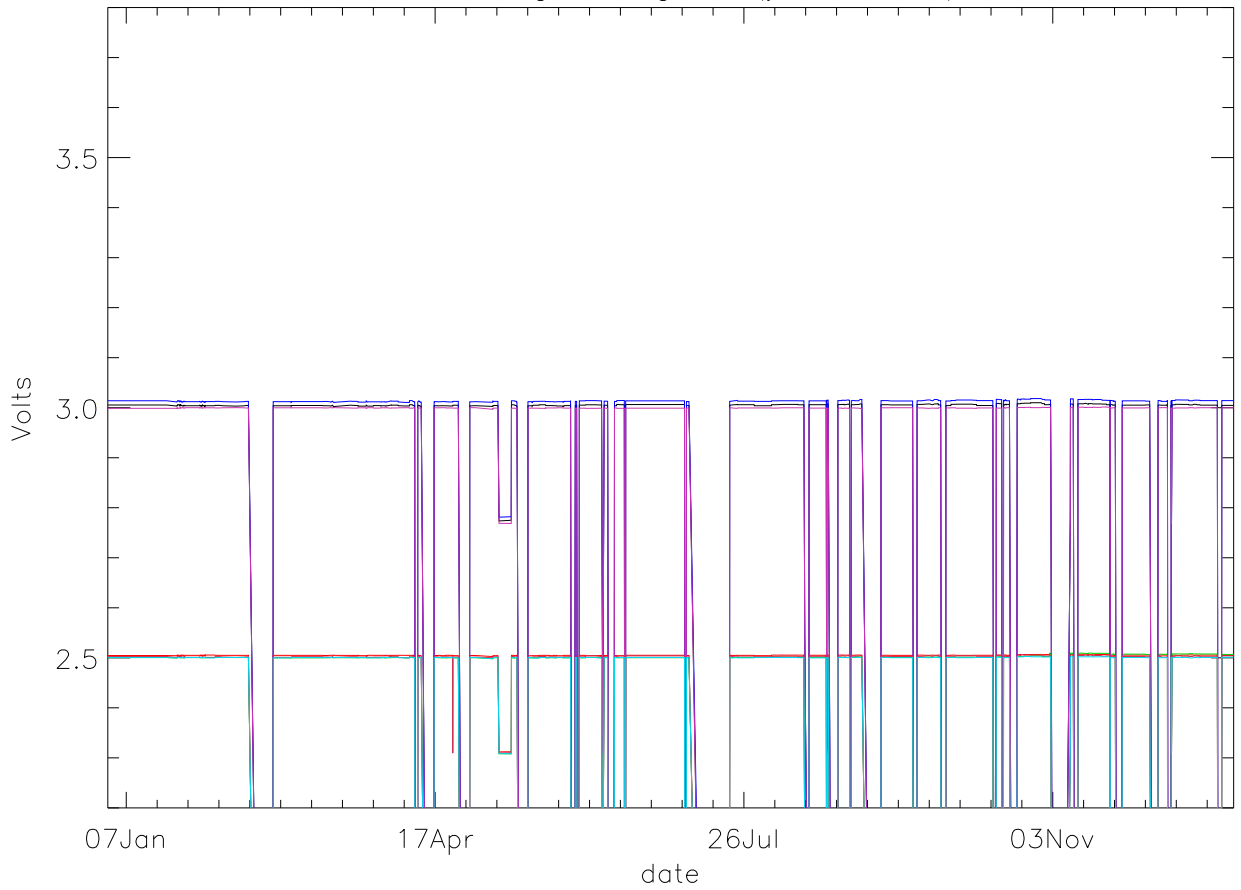

Vd:Drain Voltage. stage 1 (year 2013) PoIA

bm0 bm1 bm2 bm3 bm4 bm5 bm6

Vd:Drain Voltage. stage 1 (year 2013) PoIB

Vd:Drain Voltage. stage 2 (year 2013) PoIA

bm0 bm1 bm2 bm3 bm4 bm5 bm6

Vd:Drain Voltage. stage 2 (year 2013) PoIB