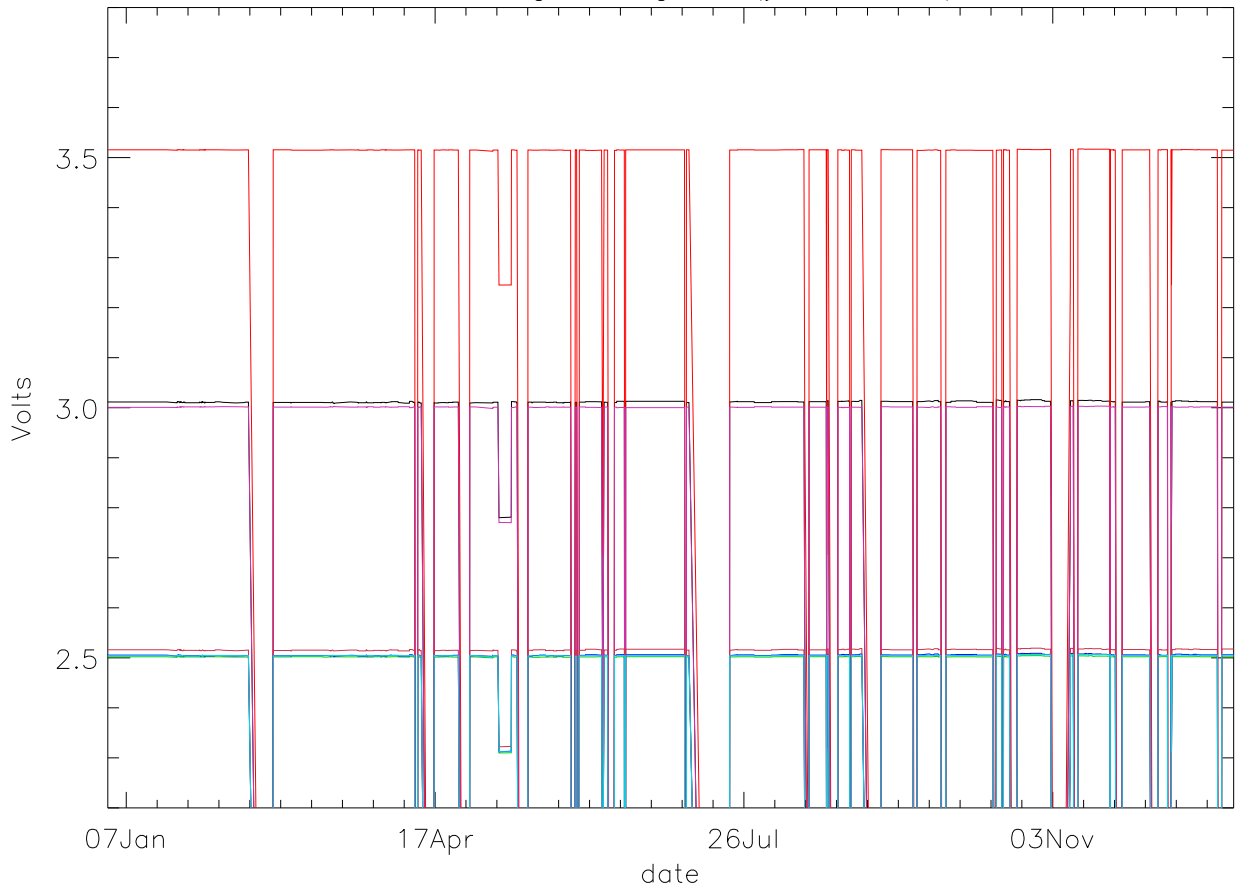

Vd:Drain Voltage. stage 1 (year 2013) PoIA

bm0 bm1 bm2 bm3 bm4 bm5 bm6

Vd:Drain Voltage. stage 1 (year 2013) PoIB

Vd:Drain Voltage. stage 2 (year 2013) PoIA

bm0 bm1 bm2 bm3 bm4 bm5 bm6

Vd:Drain Voltage. stage 2 (year 2013) PoIB

Vd:Drain Voltage. stage 3 (year 2013) PoIA

bm0 bm1 bm2 bm3 bm4 bm5 bm6

Vd:Drain Voltage. stage 3 (year 2013) PoIB