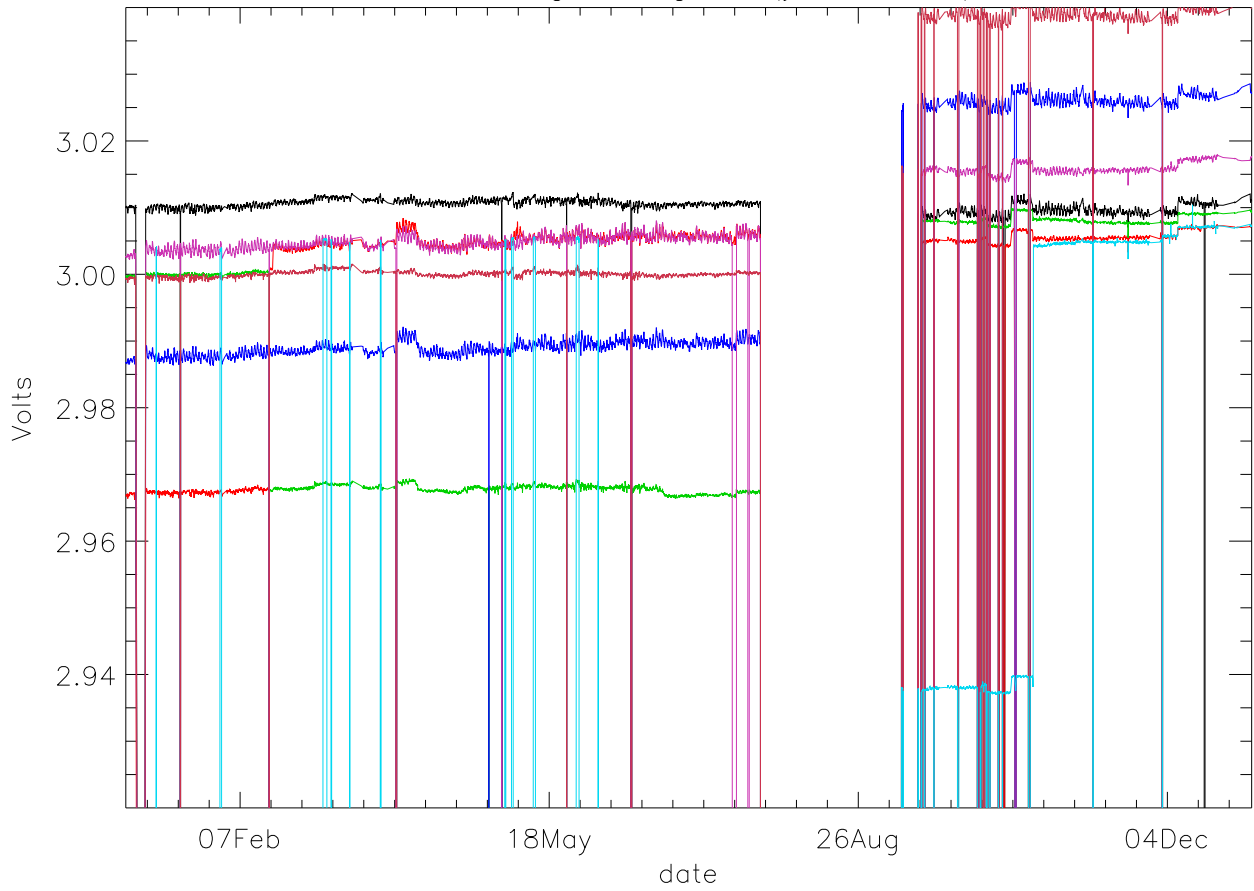

Vd:Drain Voltage. stage 1 (year 2011) PoIA

bm0 bm1 bm2 bm3 bm4 bm5 bm6

Vd:Drain Voltage. stage 1 (year 2011) PoIB

Vd:Drain Voltage. stage 2 (year 2011) PoIA

bm0 bm1 bm2 bm3 bm4 bm5 bm6

Vd:Drain Voltage. stage 2 (year 2011) PoIB