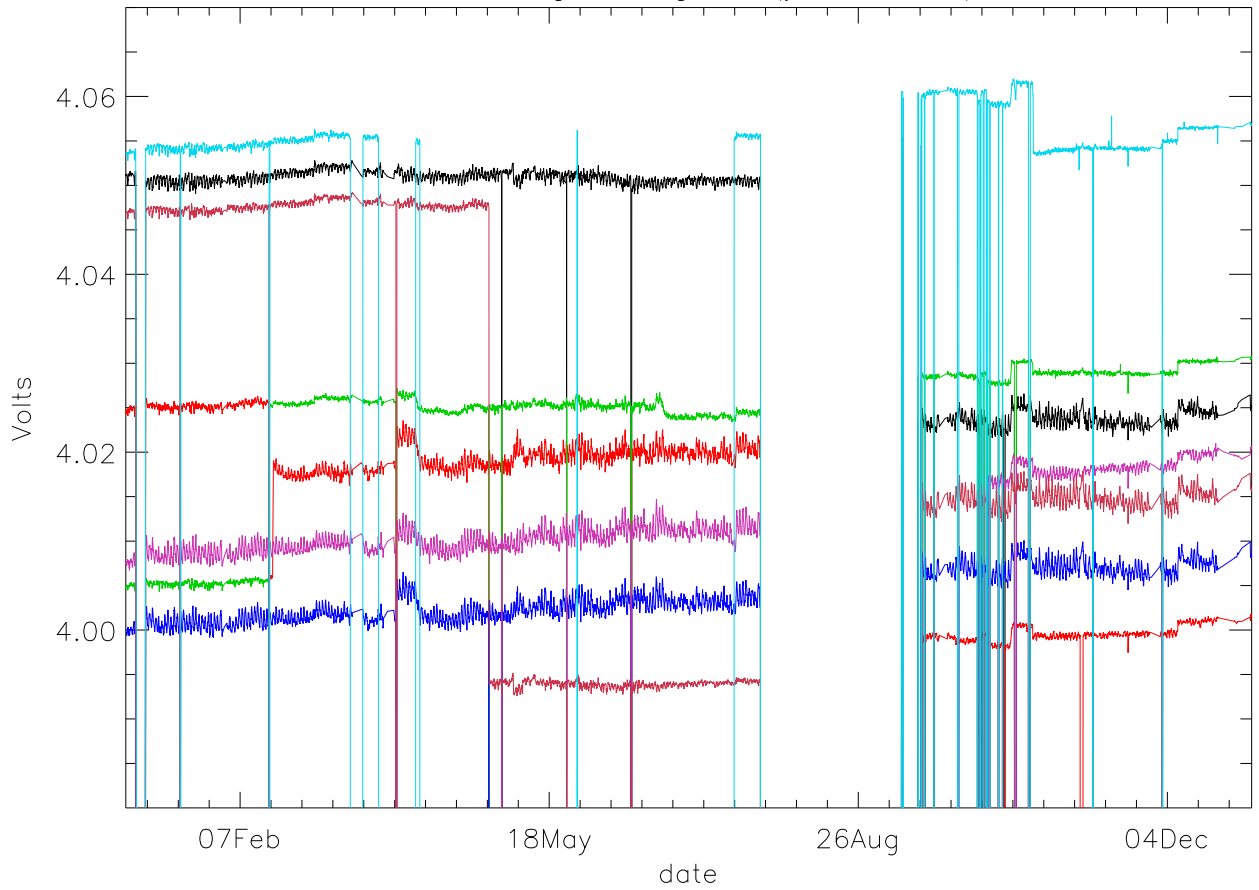

Vd:Drain Voltage. stage 1 (year 2011) PoIA

bm0 bm1 bm2 bm3 bm4 bm5 bm6

Vd:Drain Voltage. stage 1 (year 2011) PoIB

Vd:Drain Voltage. stage 2 (year 2011) PoIA

bm0 bm1 bm2 bm3 bm4 bm5 bm6

Vd:Drain Voltage. stage 2 (year 2011) PoIB