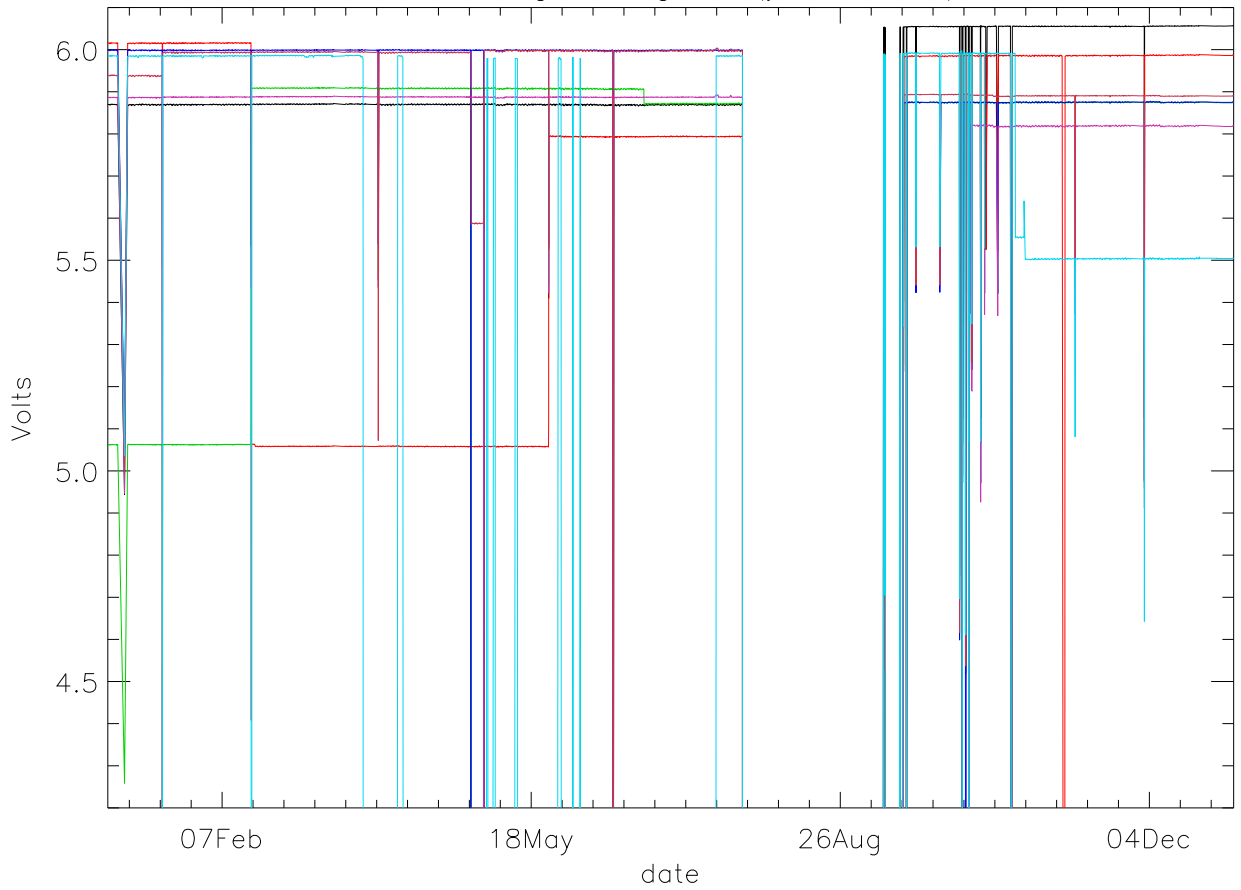

Vd:Drain Voltage. stage 3 (year 2011) PoIB

Vd:Drain Voltage. stage 3 (year 2011) PoIA