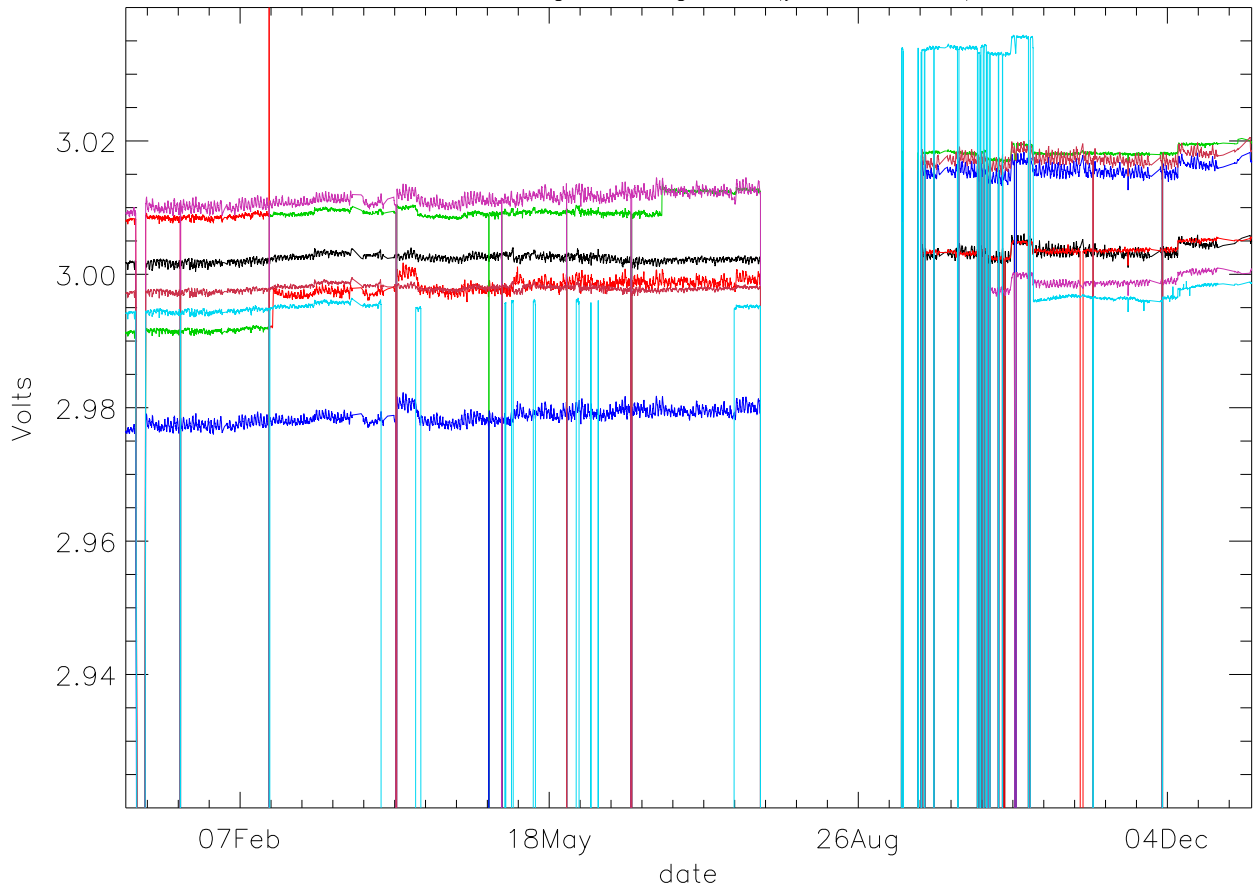

Vd:Drain Voltage. stage 1 (year 2011) PoIA

bm0 bm1 bm2 bm3 bm4 bm5 bm6

Vd:Drain Voltage. stage 1 (year 2011) PoIB

Vd:Drain Voltage. stage 2 (year 2011) PoIA

bm0 bm1 bm2 bm3 bm4 bm5 bm6

Vd:Drain Voltage. stage 2 (year 2011) PoIB