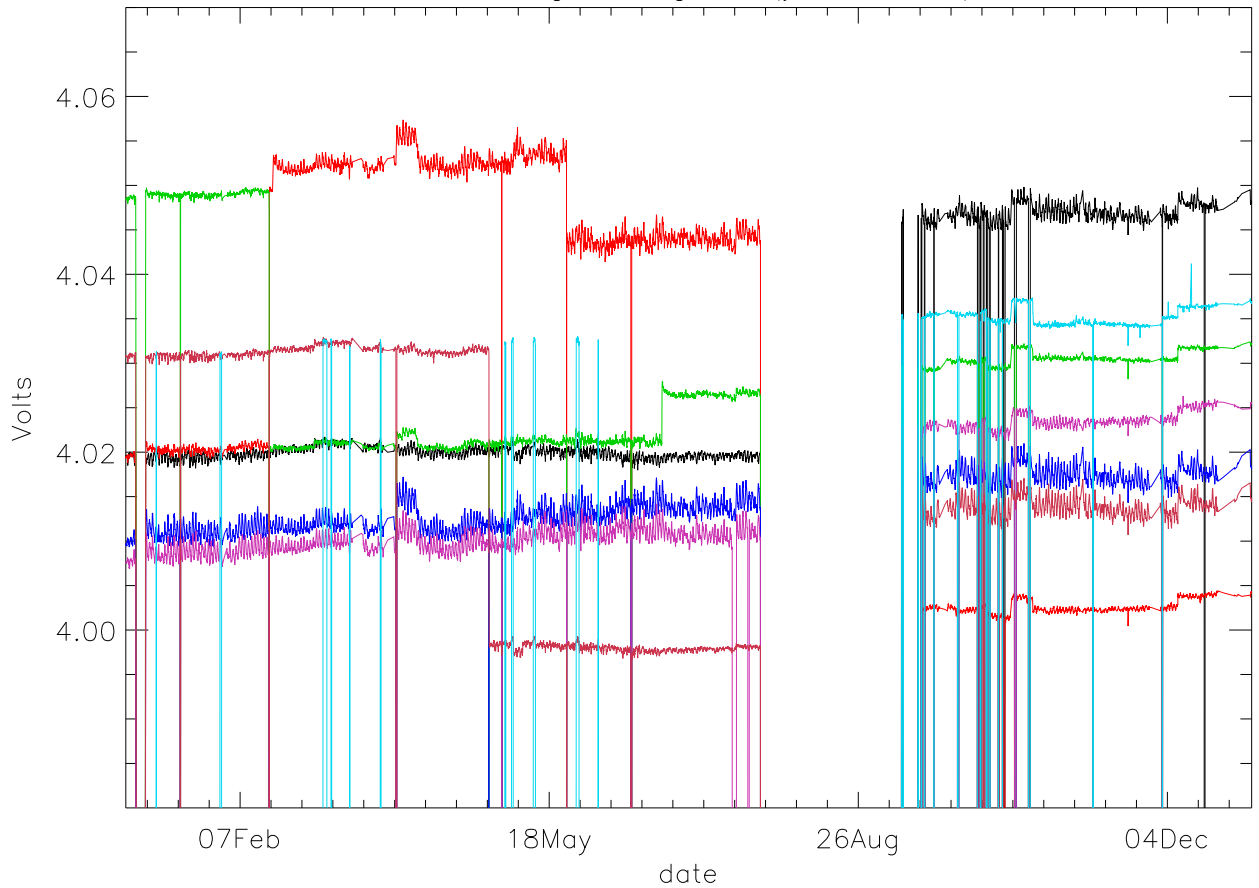

Vd:Drain Voltage. stage 1 (year 2011) PoIA

bm0 bm1 bm2 bm3 bm4 bm5 bm6

Vd:Drain Voltage. stage 1 (year 2011) PoIB

Vd:Drain Voltage. stage 2 (year 2011) PoIA

bm0 bm1 bm2 bm3 bm4 bm5 bm6

Vd:Drain Voltage. stage 2 (year 2011) PoIB