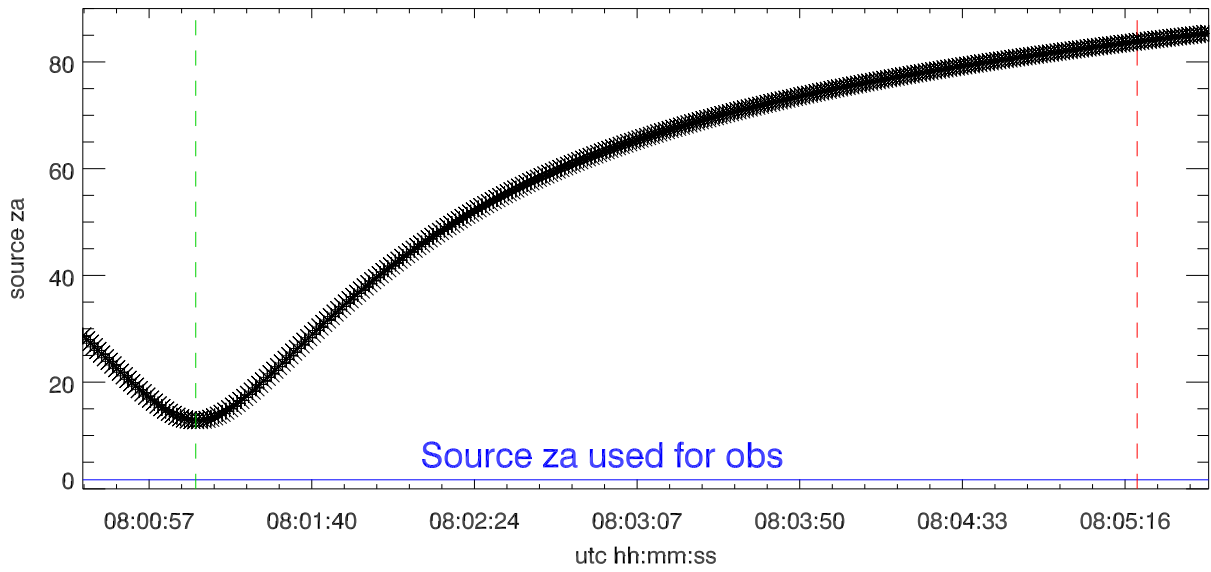

26mar14 swarm A AO pass. Computed src az vs TIME

computed za vs time

computed Range vs time