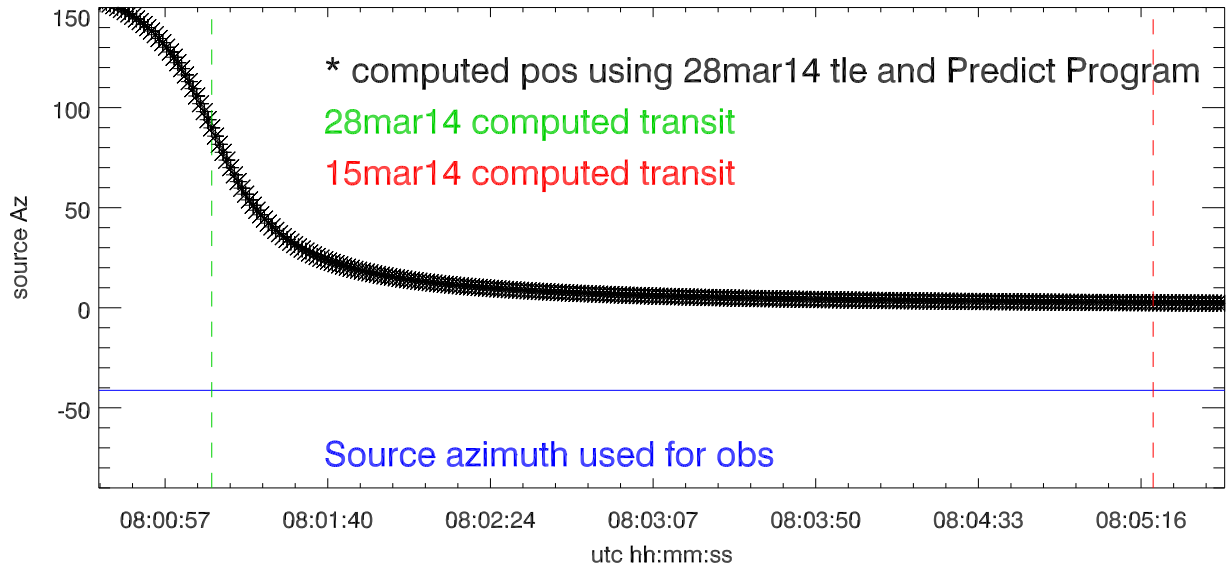

26mar14 swarm A AO pass. Computed src az vs TIME

computed za vs time

computed Range vs time