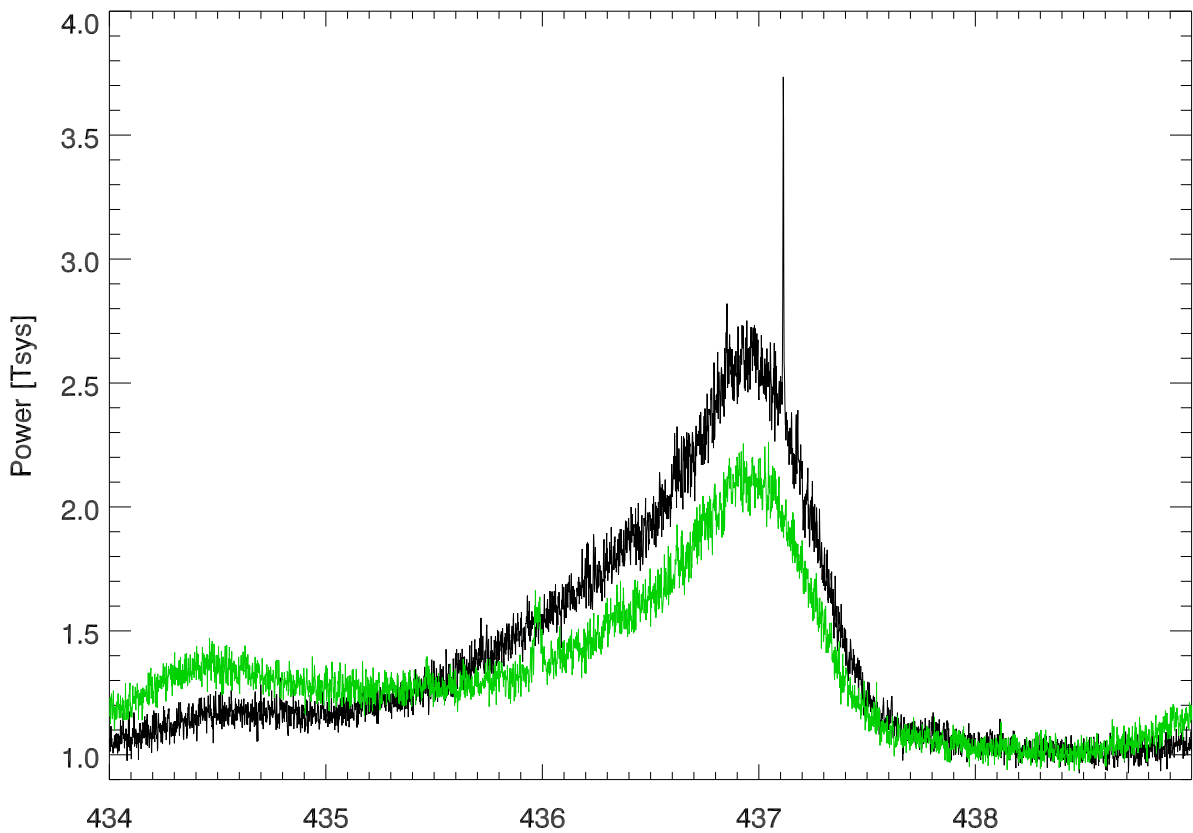

clp decoded Raw spectra and bpc spectra. (Dome)

bandpass corrected spectra

Overplot bandpass corrected spc with various smoothed versions. range=210Km (pk)

Blowup around line at 210Km peakk

range=184Km (minGradient of line)

blowup around line at 184km