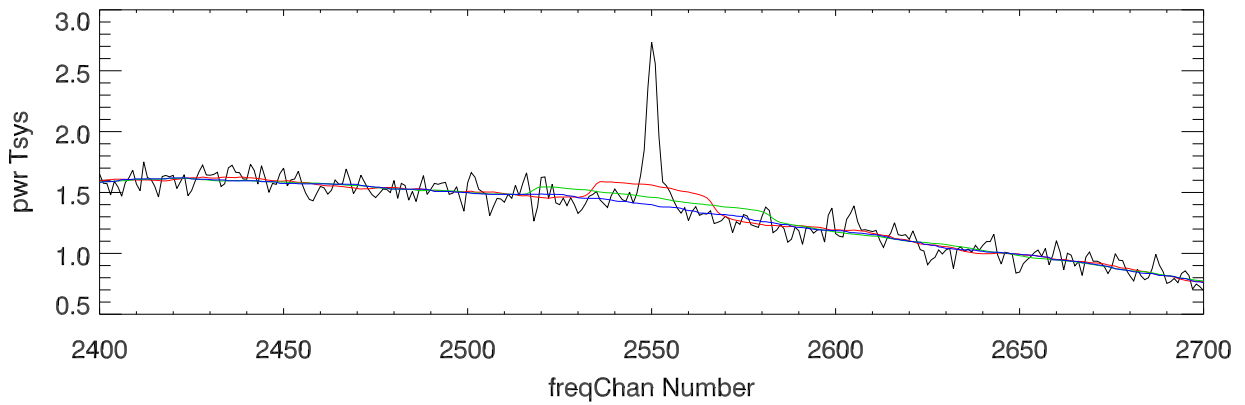

clp decoded Raw spectra and bpc spectra. (Dome)

bandpass corrected spectra

Overplot bandpass corrected spc with various smoothed versions. range=210Km (pk)

Blowup around line at 210Km peakk

range=184Km (minGradient of line)

blowup around line at 184km