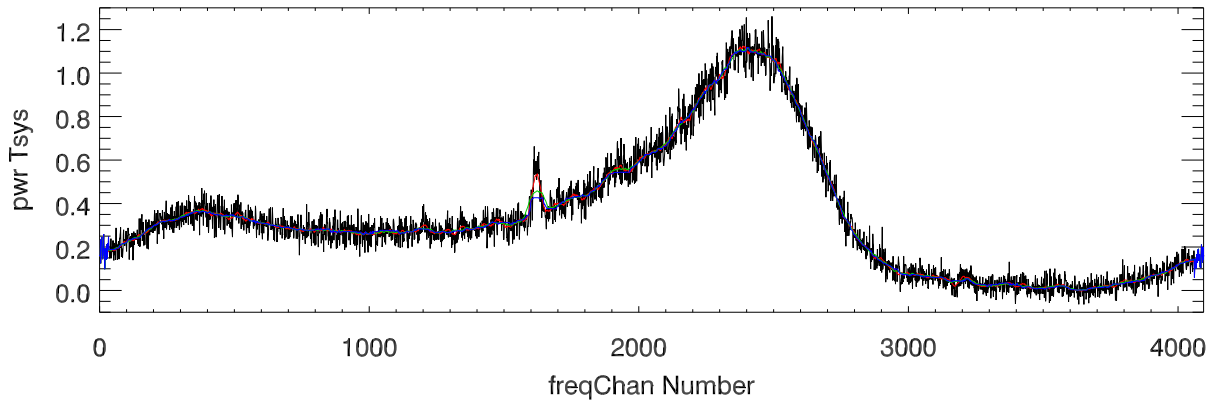

clp decoded Raw spectra and bpc spectra. (Dome)

bandpass corrected spectra

Overplot bandpass corrected spc with various smoothed versions. range=210Km (pk)

Blowup around line at 210Km peakk

range=184Km (minGradient of line)

blowup around line at 184km