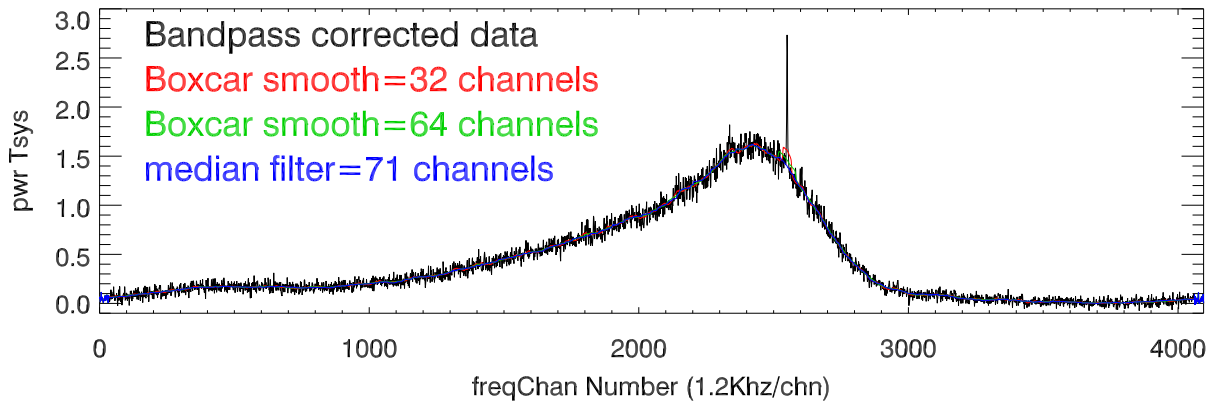

clp decoded Raw spectra and bpc spectra. (Dome)

bandpass corrected spectra

Overplot bandpass corrected spc with various smoothed versions. range=210Km (pk)

Blowup around line at 210Km peakk

range=184Km (minGradient of line)

blowup around line at 184km