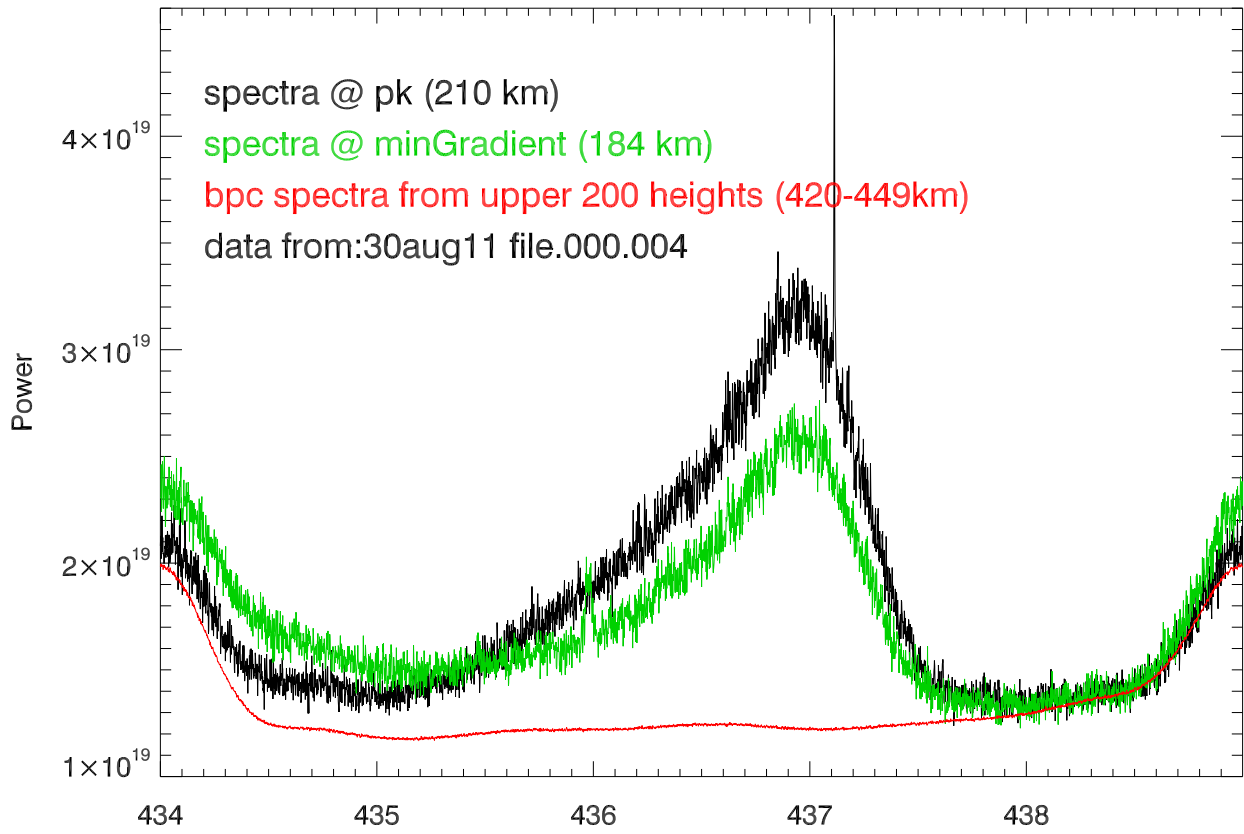

clp decoded Raw spectra and bpc spectra. (Dome)

bandpass corrected spectra

Overplot bandpass corrected spc with various smoothed versions. range=210Km (pk)

Blowup around line at 210Km peakk

range=184Km (minGradient of line)

blowup around line at 184km