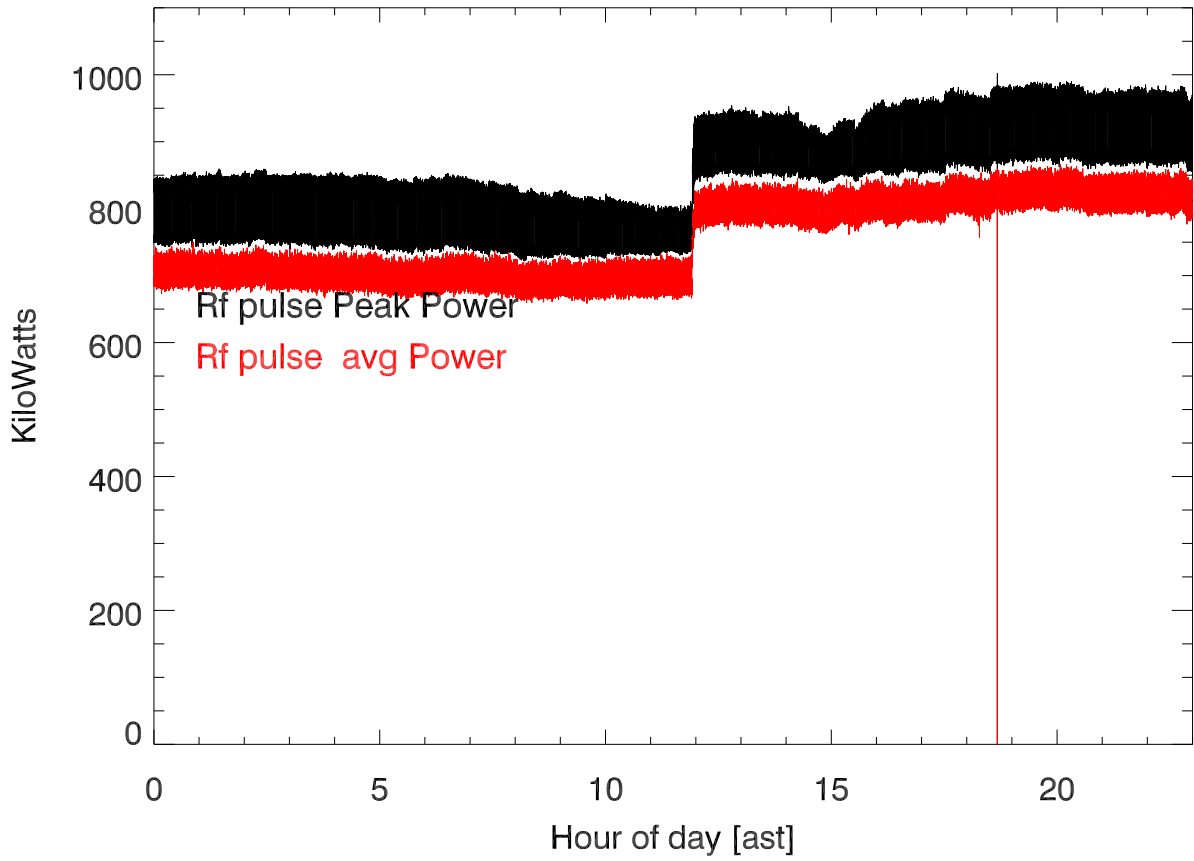

20191002 T3365 430tx power (dome) vs hour of day

20191003 T3365 430tx power (dome) vs hour of day

20191004 T3365 430tx power (dome) vs hour of day

20191005 T3365 430tx power (dome) vs hour of day