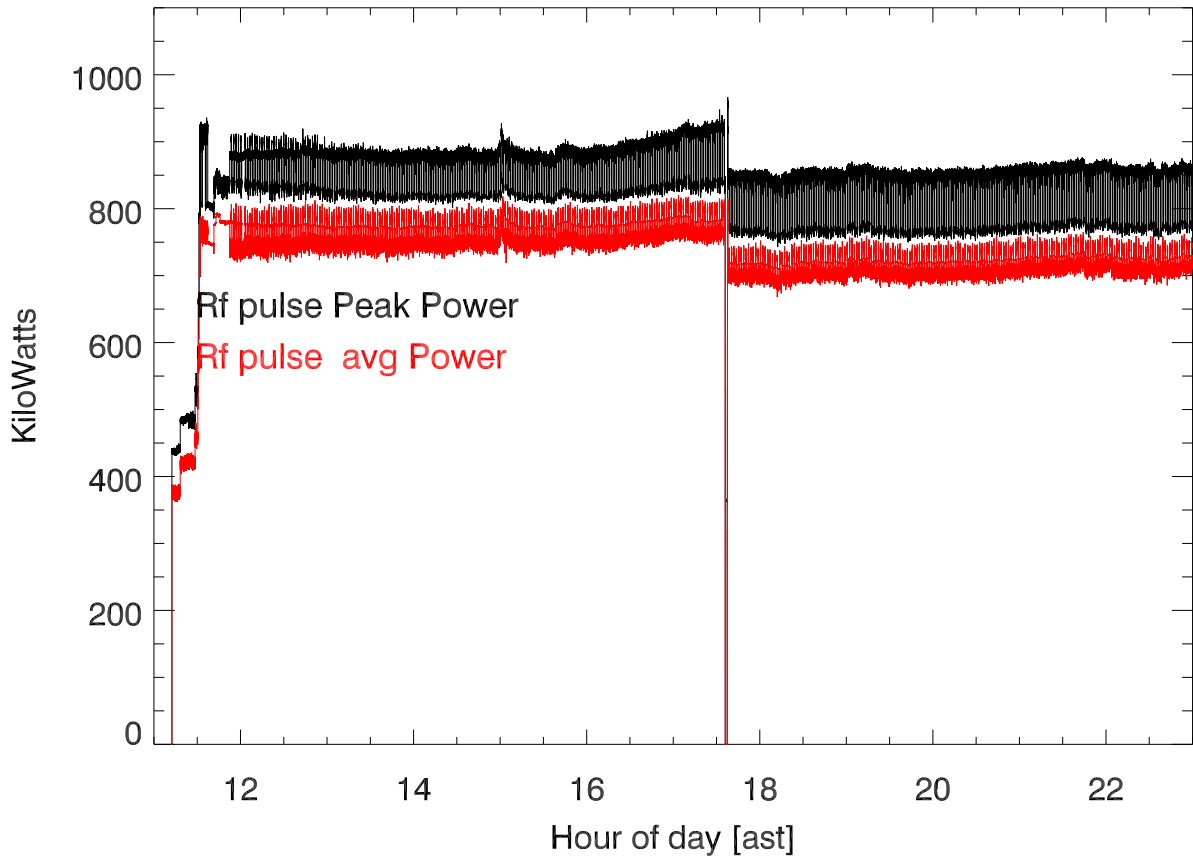

20191002 T3365 430tx power (dome) vs hour of day

20191003 T3365 430tx power (dome) vs hour of day

20191004 T3365 430tx power (dome) vs hour of day

20191005 T3365 430tx power (dome) vs hour of day