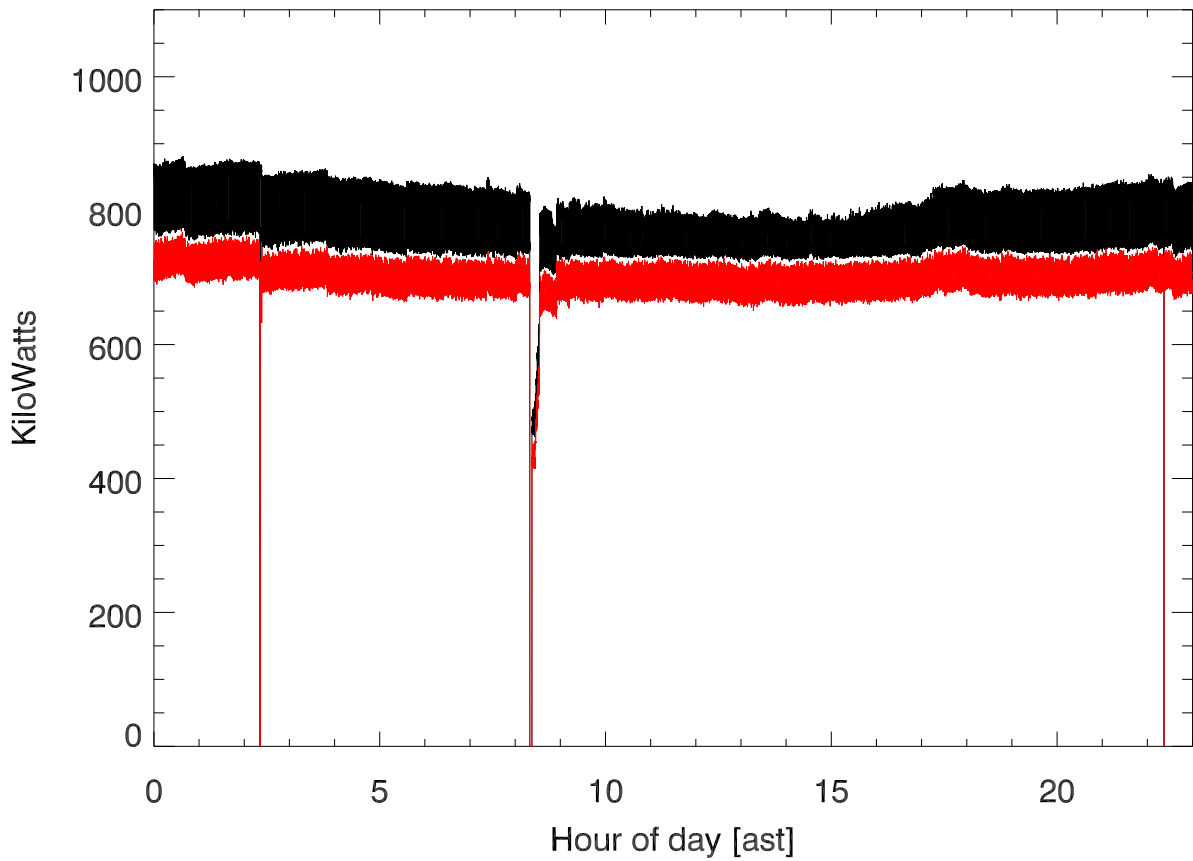

20191002 T3365 430tx power (dome) vs hour of day

20191003 T3365 430tx power (dome) vs hour of day

20191004 T3365 430tx power (dome) vs hour of day

20191005 T3365 430tx power (dome) vs hour of day