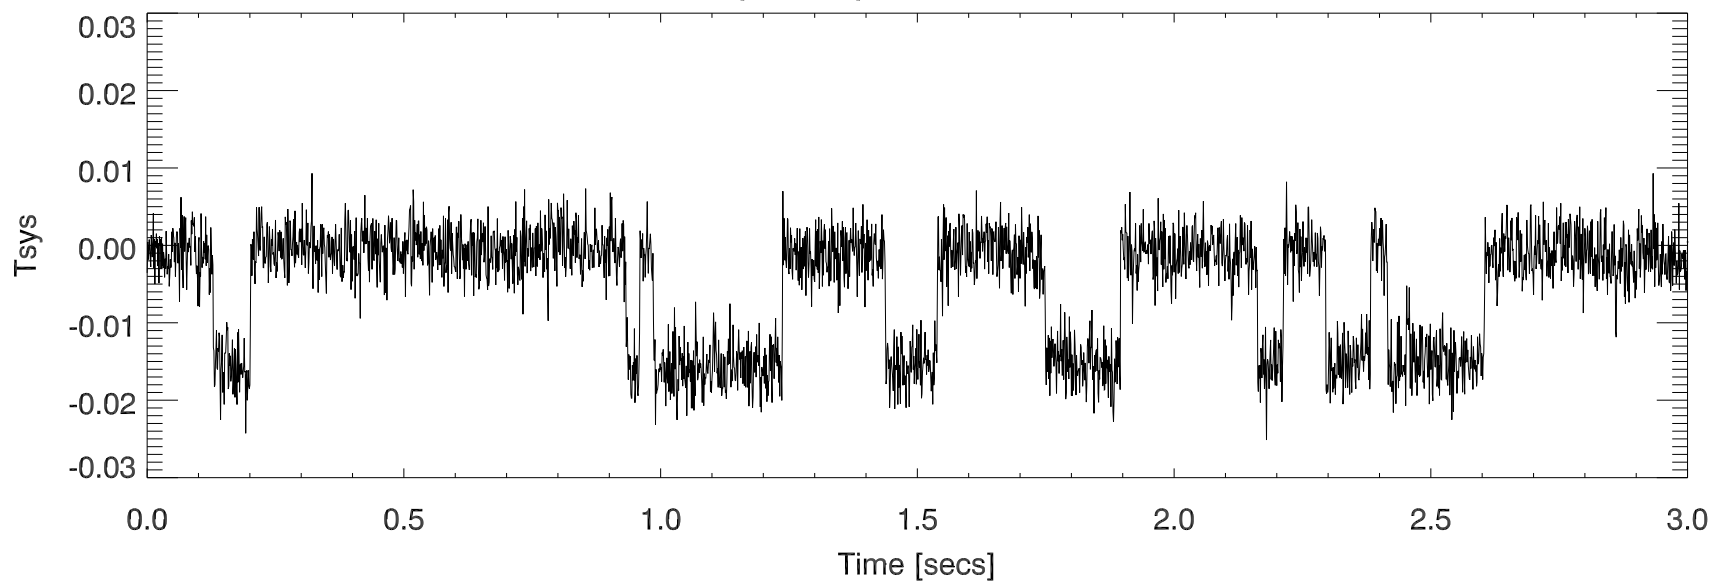

02jul13 xb total pwr vs time. 172 Mhz bw,cfr=8800

blowup total power vs time. PoIA

02jul13 spectrum of total power. 60 secs of data.

Blowup spectrum of total power