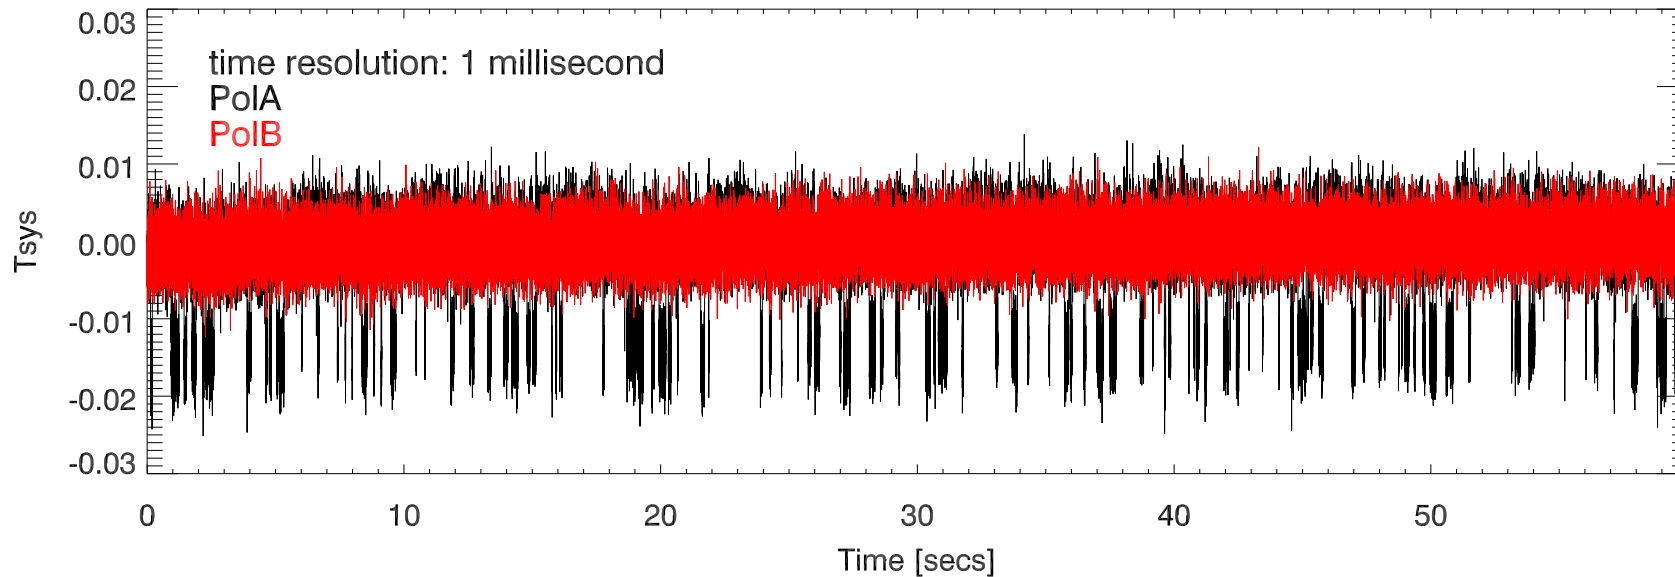

02jul13 xb total pwr vs time. 172 Mhz bw,cfr=8800

blowup total power vs time. PoIA

02jul13 spectrum of total power. 60 secs of data.

Blowup spectrum of total power