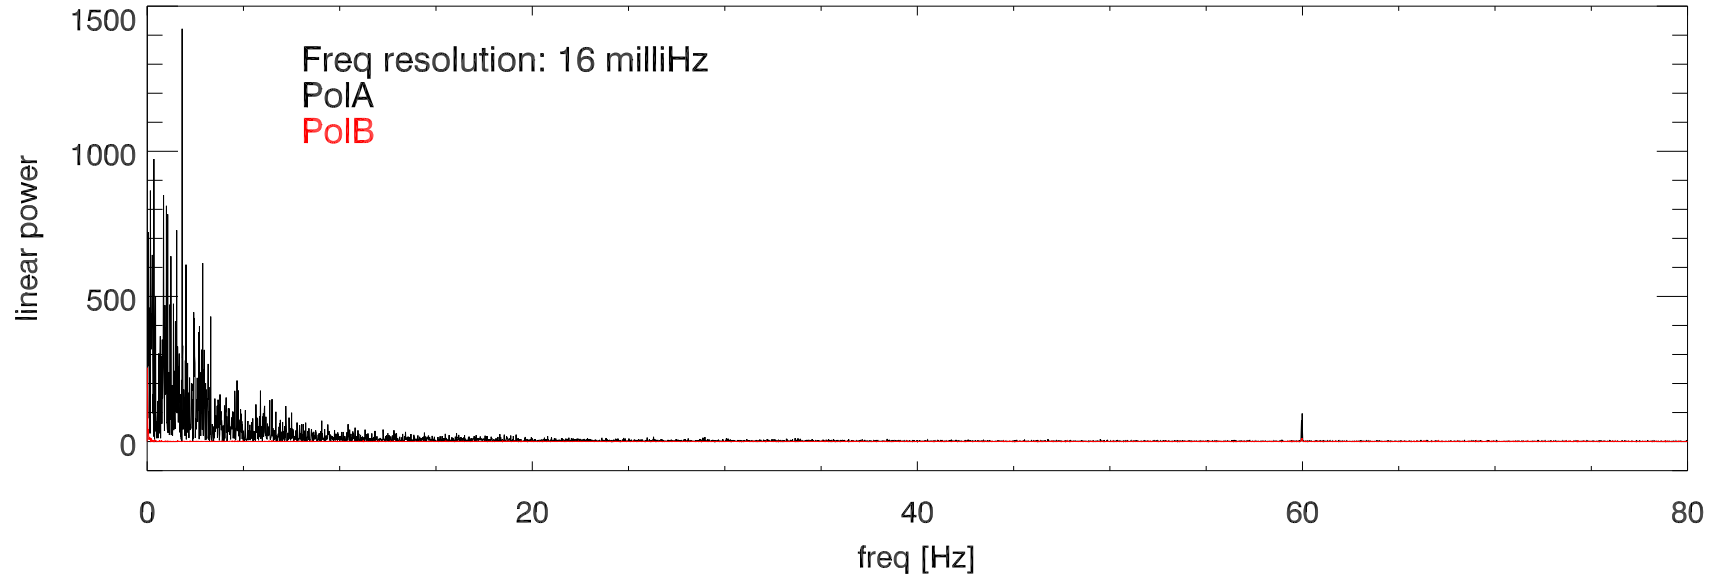

02jul13 xb total pwr vs time. 172 Mhz bw,cfr=8800

blowup total power vs time. PoIA

02jul13 spectrum of total power. 60 secs of data.

Blowup spectrum of total power