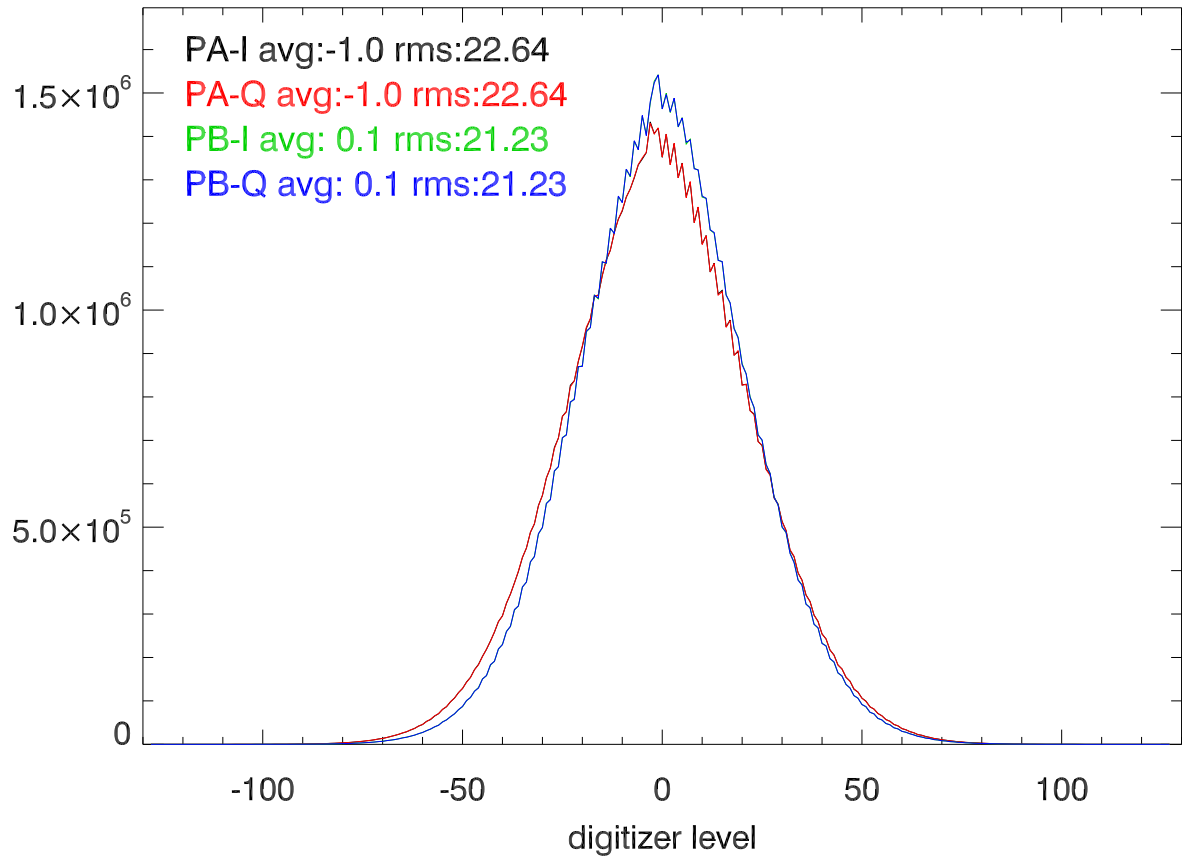

ven150814.rawf1 (12:37:54 AST) az,za:(371.0, 12.1). histVoltages

Power by pol avged to 1 second vs time

ven150814.rawf2 (13:07:29 AST) az,za:(399.7, 15.3). histVoltages

Power by pol avged to 1 second vs time

ven150814.rawf3 (13:17:17 AST) az,za:(406.4, 16.9). histVoltages

Power by pol avged to 1 second vs time

ven150814.rawf4 (13:27:05 AST) az,za:(411.9, 18.7). histVoltages

Power by pol avged to 1 second vs time