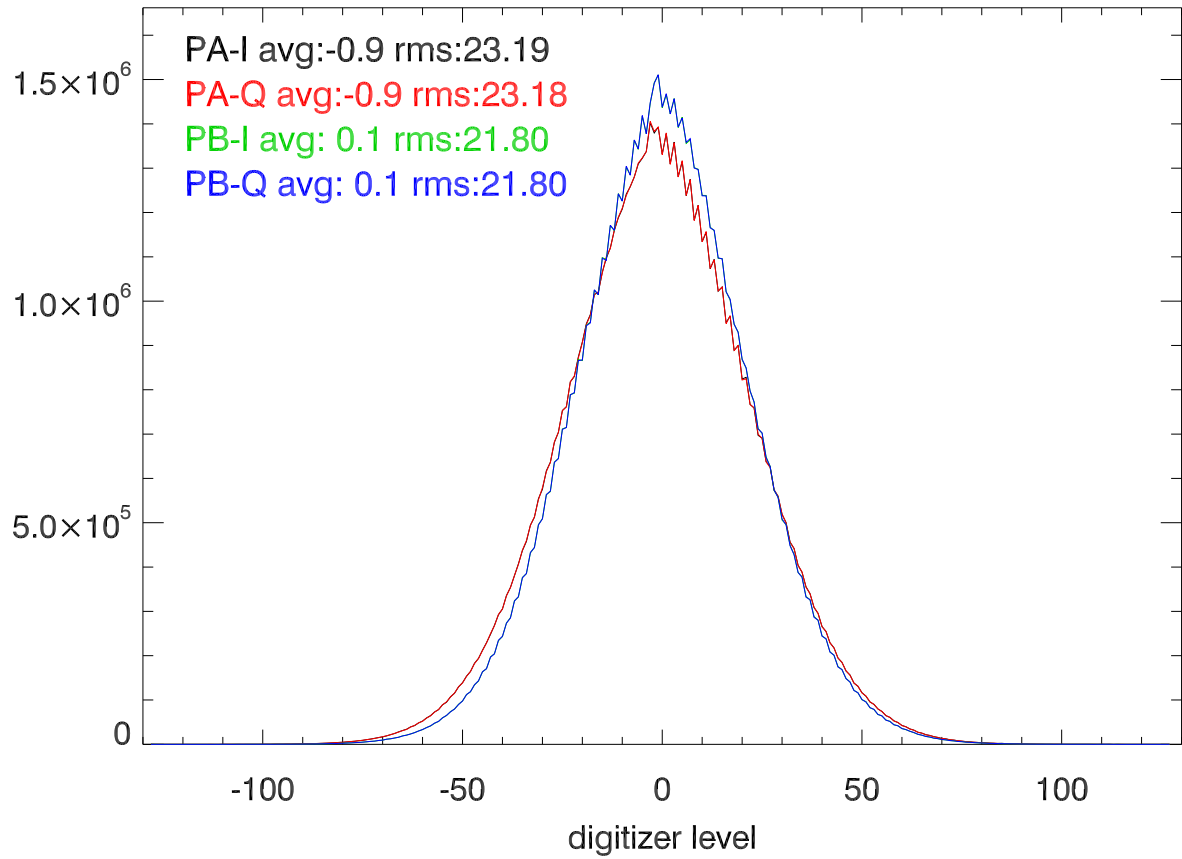

ven150814.rawf1 (12:37:54 AST) az,za:(371.0, 12.1). histVoltages

Power by pol avged to 1 second vs time

ven150814.rawf2 (13:07:29 AST) az,za:(399.7, 15.3). histVoltages

Power by pol avged to 1 second vs time

ven150814.rawf3 (13:17:17 AST) az,za:(406.4, 16.9). histVoltages

Power by pol avged to 1 second vs time

ven150814.rawf4 (13:27:05 AST) az,za:(411.9, 18.7). histVoltages

Power by pol avged to 1 second vs time