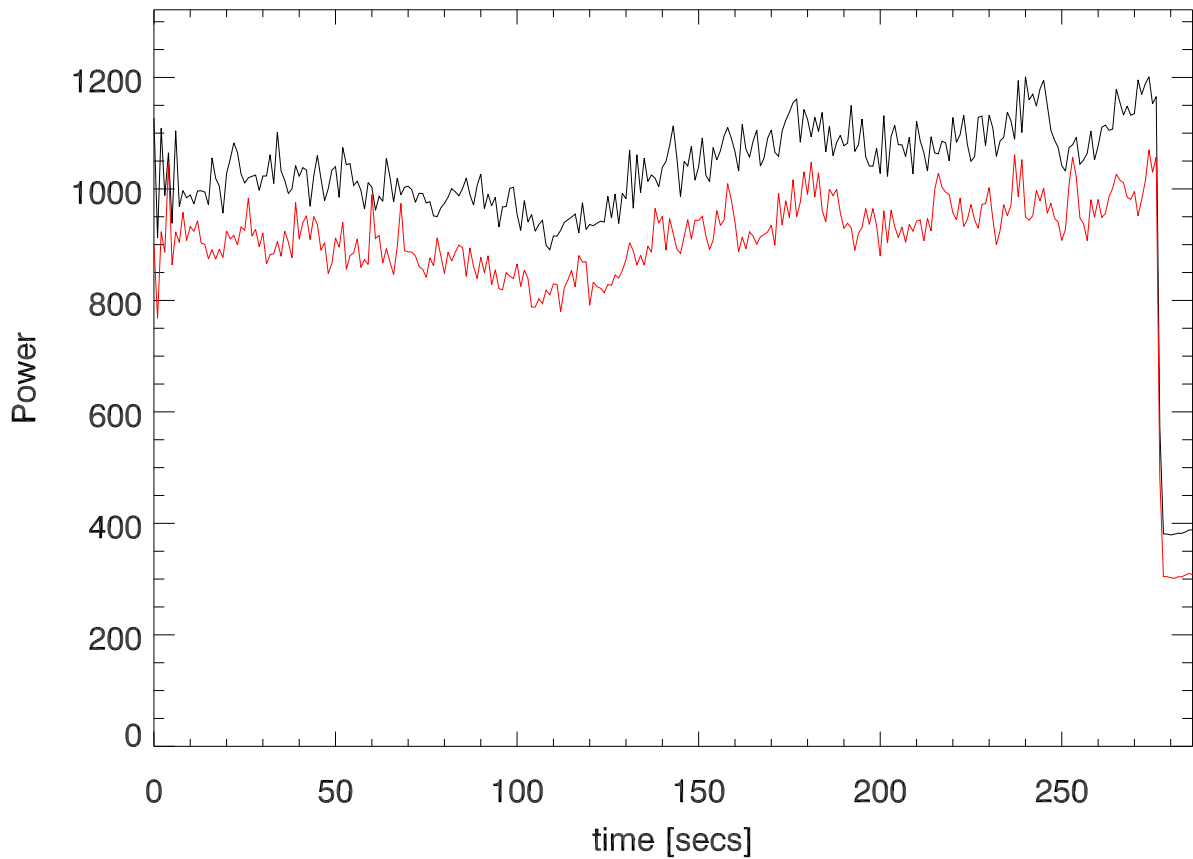

ven150814.rawf1 (12:37:54 AST) az,za:(371.0, 12.1). histVoltages

Power by pol avged to 1 second vs time

ven150814.rawf2 (13:07:29 AST) az,za:(399.7, 15.3). histVoltages

Power by pol avged to 1 second vs time

ven150814.rawf3 (13:17:17 AST) az,za:(406.4, 16.9). histVoltages

Power by pol avged to 1 second vs time

ven150814.rawf4 (13:27:05 AST) az,za:(411.9, 18.7). histVoltages

Power by pol avged to 1 second vs time