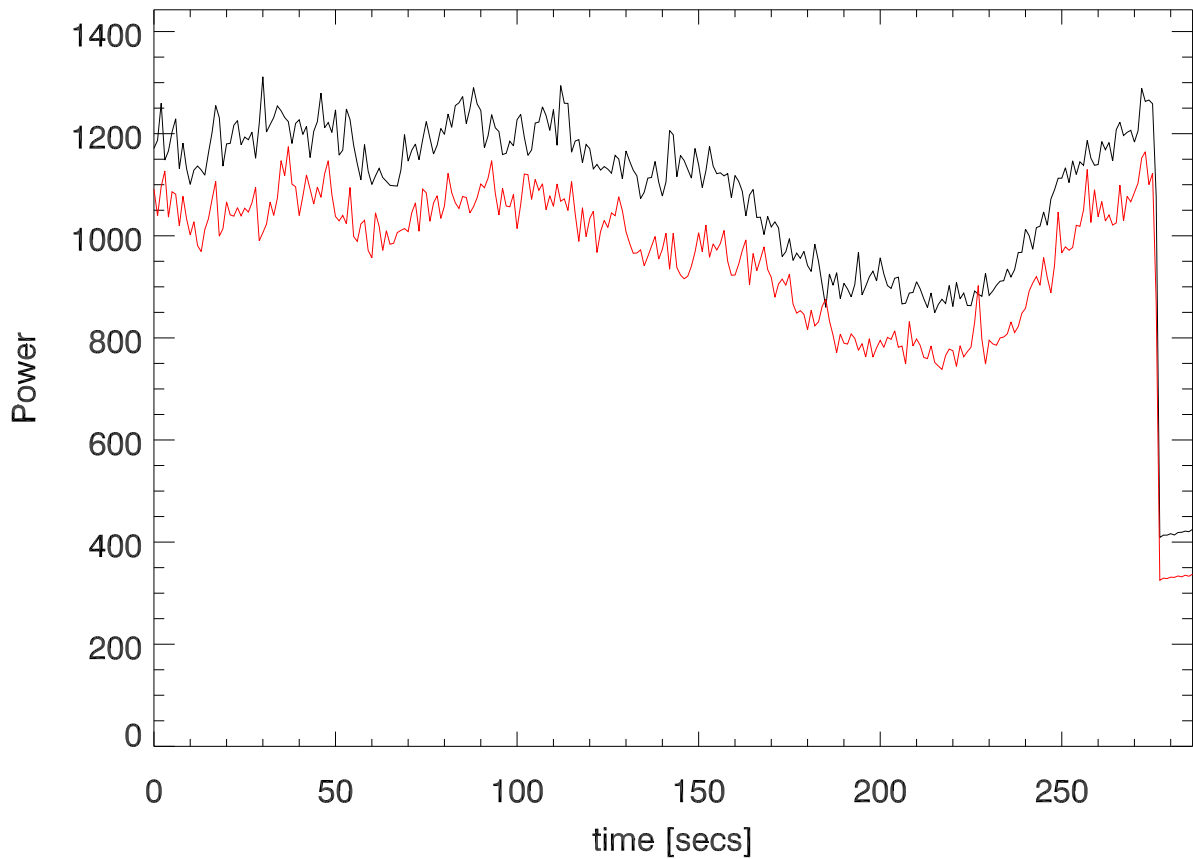

ven150814.rawf1 (12:37:54 AST) az,za:(371.0, 12.1). histVoltages

Power by pol avged to 1 second vs time

ven150814.rawf2 (13:07:29 AST) az,za:(399.7, 15.3). histVoltages

Power by pol avged to 1 second vs time

ven150814.rawf3 (13:17:17 AST) az,za:(406.4, 16.9). histVoltages

Power by pol avged to 1 second vs time

ven150814.rawf4 (13:27:05 AST) az,za:(411.9, 18.7). histVoltages

Power by pol avged to 1 second vs time