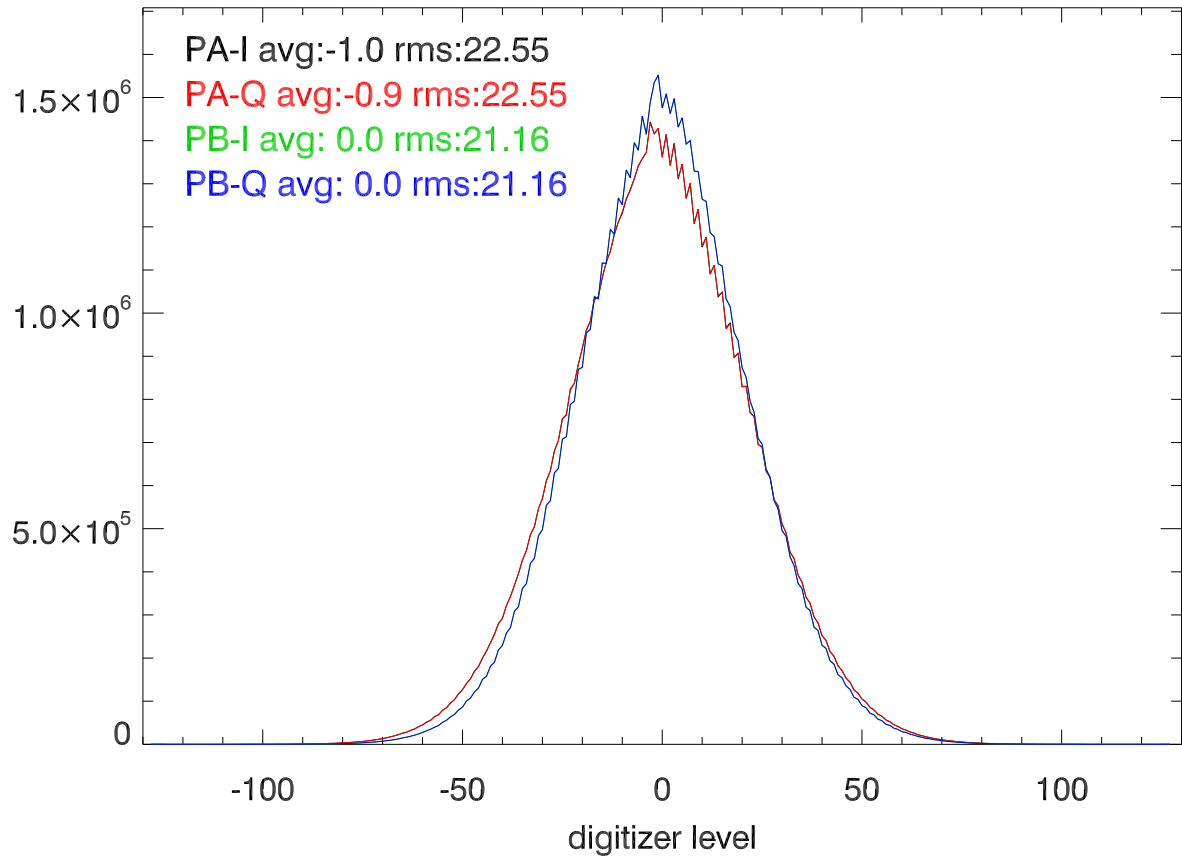

ven150814.rawf1 (12:37:54 AST) az,za:(371.0, 12.1). histVoltages

Power by pol avged to 1 second vs time

ven150814.rawf2 (13:07:29 AST) az,za:(399.7, 15.3). histVoltages

Power by pol avged to 1 second vs time

ven150814.rawf3 (13:17:17 AST) az,za:(406.4, 16.9). histVoltages

Power by pol avged to 1 second vs time

ven150814.rawf4 (13:27:05 AST) az,za:(411.9, 18.7). histVoltages

Power by pol avged to 1 second vs time