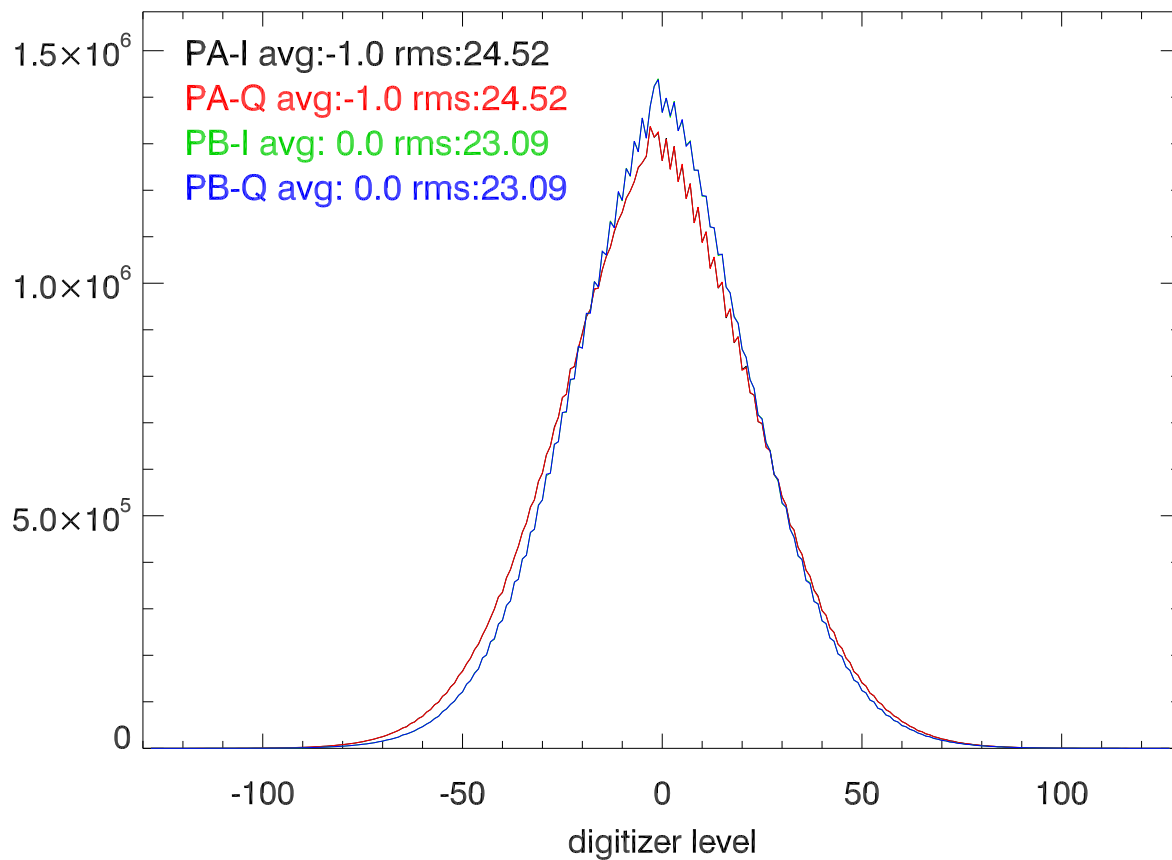

ven150814.rawf1 (12:37:54 AST) az,za:(371.0, 12.1). histVoltages

Power by pol avged to 1 second vs time

ven150814.rawf2 (13:07:29 AST) az,za:(399.7, 15.3). histVoltages

Power by pol avged to 1 second vs time

ven150814.rawf3 (13:17:17 AST) az,za:(406.4, 16.9). histVoltages

Power by pol avged to 1 second vs time

ven150814.rawf4 (13:27:05 AST) az,za:(411.9, 18.7). histVoltages

Power by pol avged to 1 second vs time