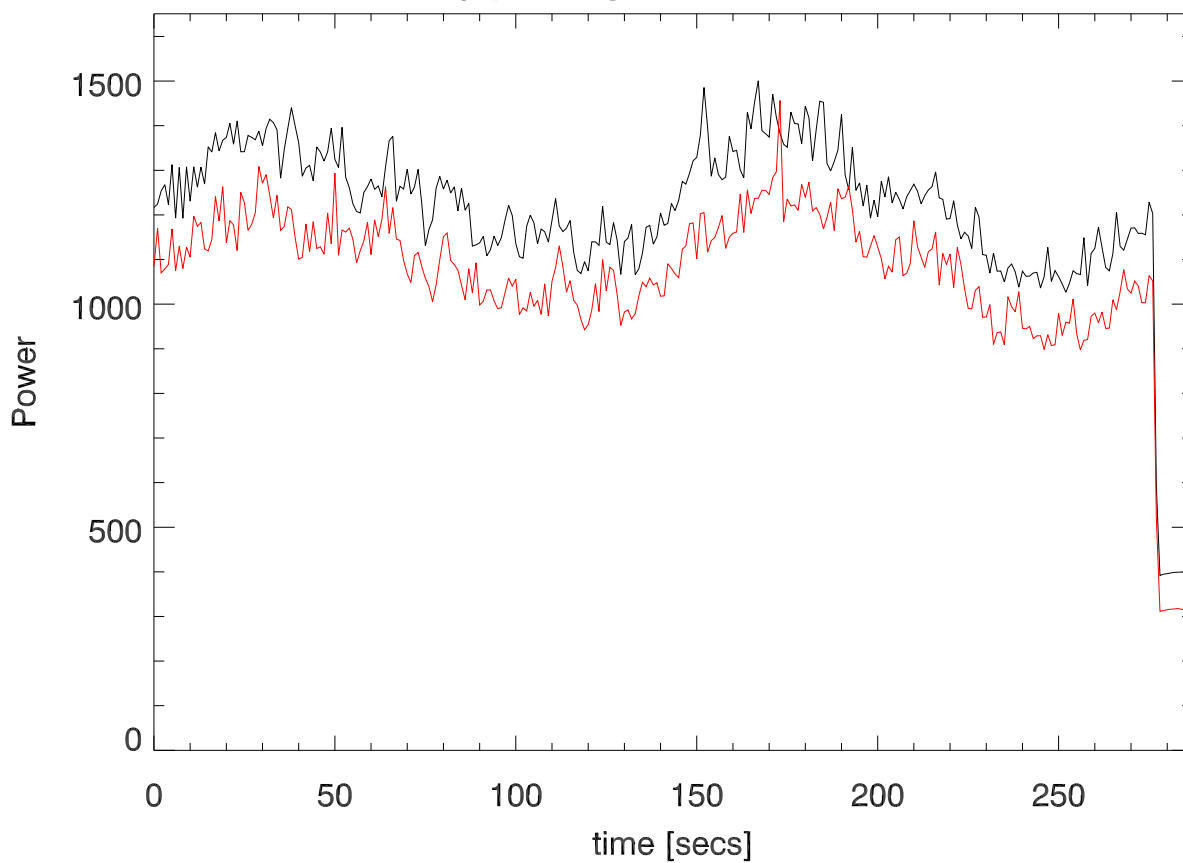

ven150814.rawf1 (12:37:54 AST) az,za:(371.0, 12.1). histVoltages

Power by pol avged to 1 second vs time

ven150814.rawf2 (13:07:29 AST) az,za:(399.7, 15.3). histVoltages

Power by pol avged to 1 second vs time

ven150814.rawf3 (13:17:17 AST) az,za:(406.4, 16.9). histVoltages

Power by pol avged to 1 second vs time

ven150814.rawf4 (13:27:05 AST) az,za:(411.9, 18.7). histVoltages

Power by pol avged to 1 second vs time