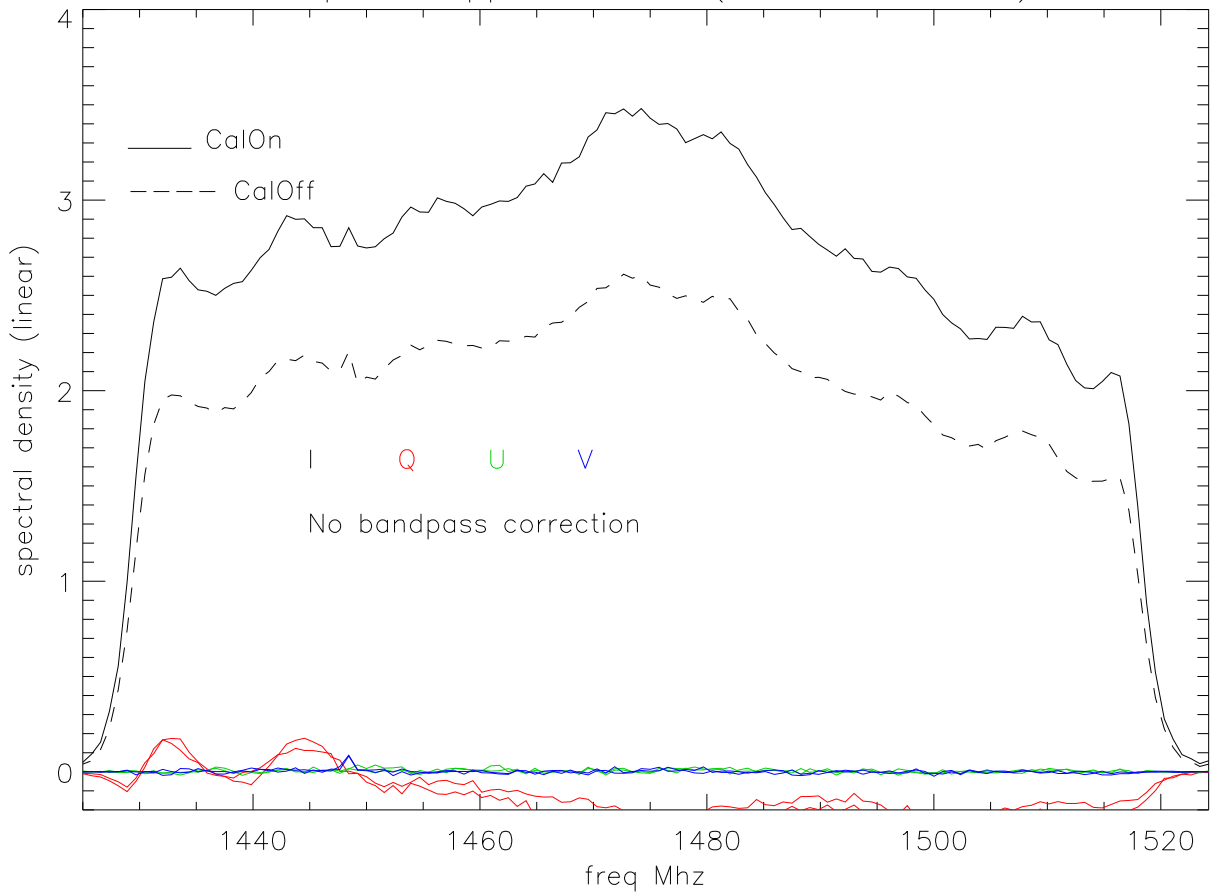

25apr05 wapp cal on,off (scan:114200500)

25apr05 wapp calDeflection (calon-caloff)