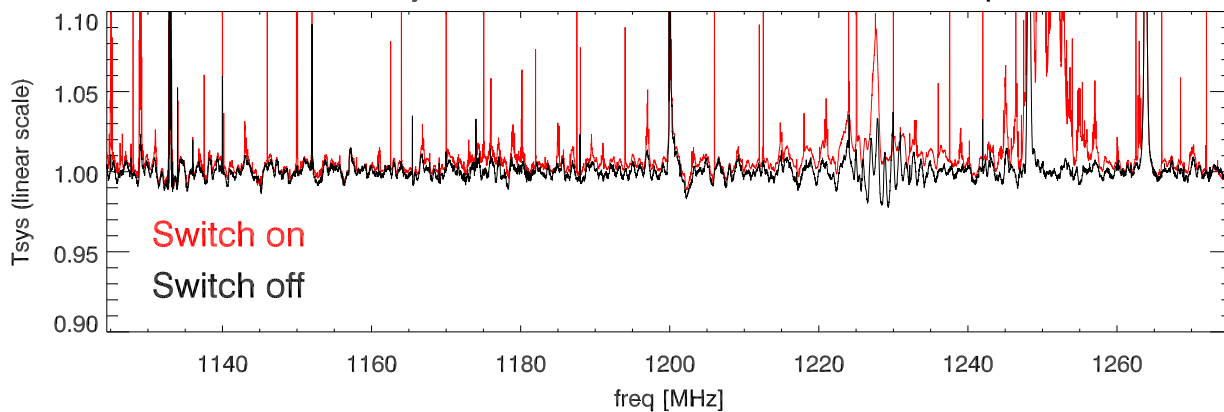

18may13 lbw. rfi with mit switch on and off.

18may13 lbw. rfi with mit switch on and off.

18may13 lbw. rfi with mit switch on and off.

18may13 lbw. rfi with mit switch on and off.

18may13 lbw. rfi with mit switch on and off. Blowup