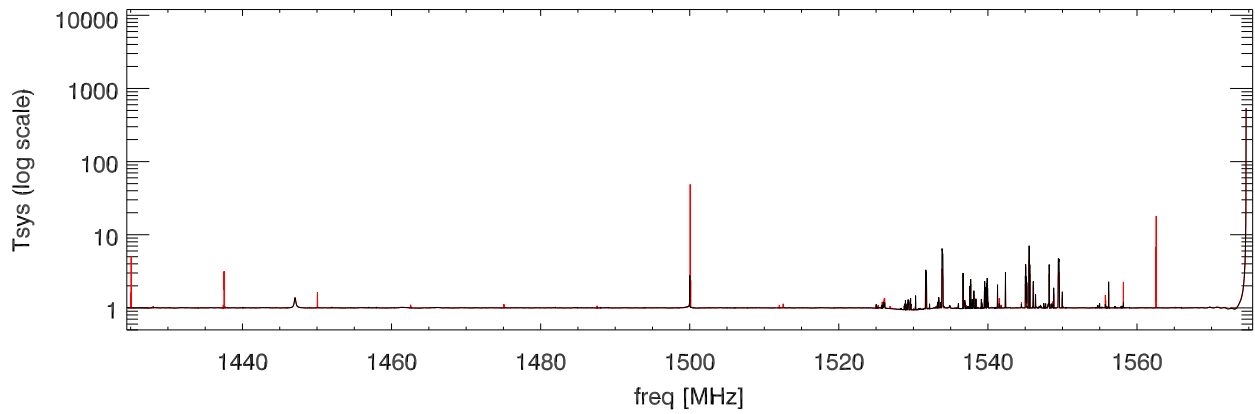

18may13 lbw. rfi with mit switch on and off.

18may13 lbw. rfi with mit switch on and off.

18may13 lbw. rfi with mit switch on and off.

18may13 lbw. rfi with mit switch on and off.

18may13 lbw. rfi with mit switch on and off. Blowup