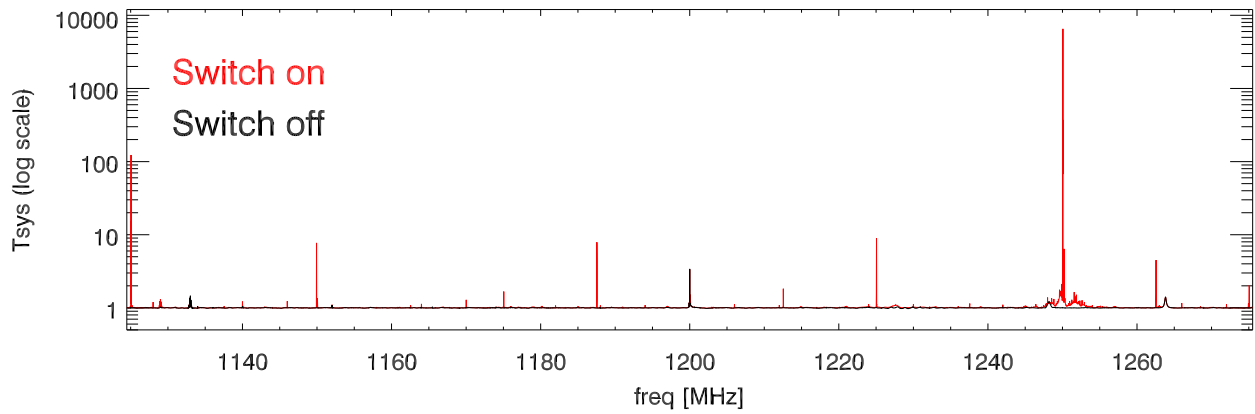

18may13 lbw. rfi with mit switch on and off.

18may13 lbw. rfi with mit switch on and off.

18may13 lbw. rfi with mit switch on and off.

18may13 lbw. rfi with mit switch on and off.

18may13 lbw. rfi with mit switch on and off. Blowup