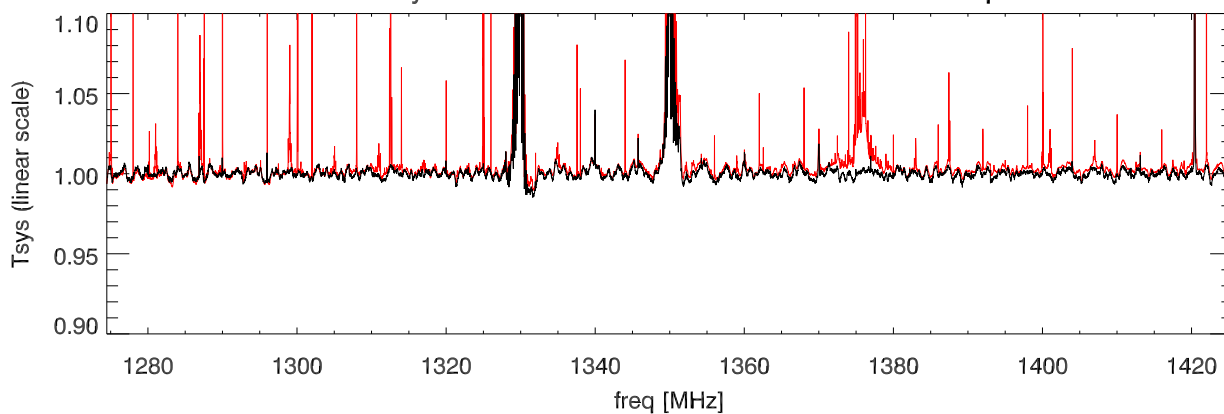

18may13 lbw. rfi with mit switch on and off. Blowup

18may13 lbw. rfi with mit switch on and off. Blowup