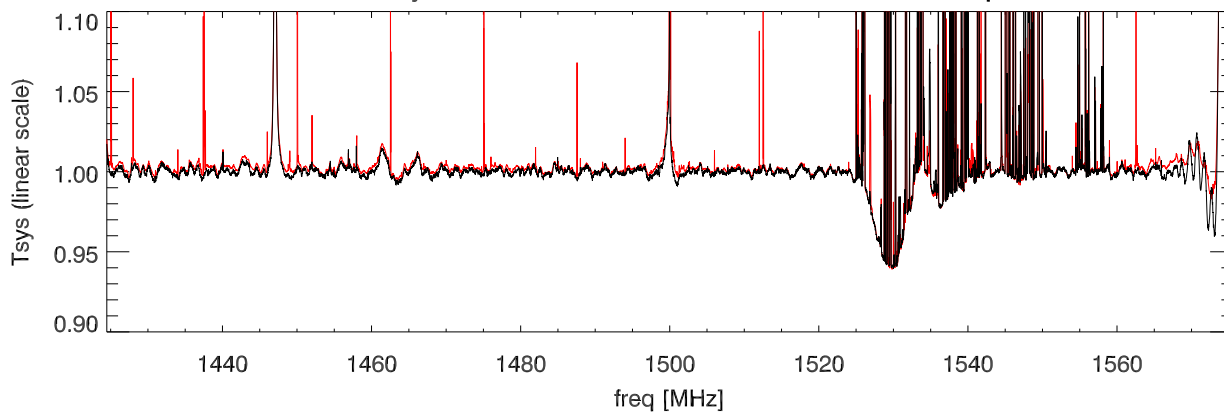

18may13 lbw. rfi with mit switch on and off. Blowup

18may13 lbw. rfi with mit switch on and off. Blowup