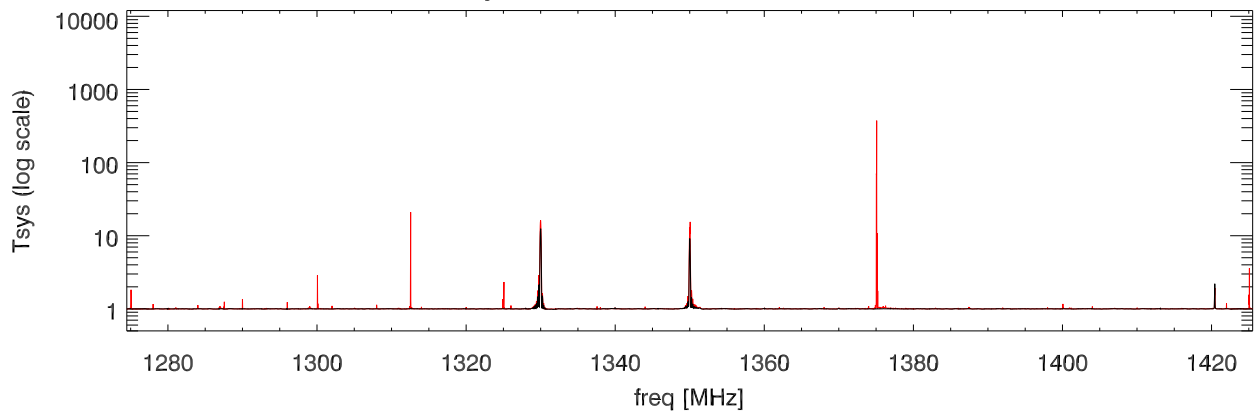

18may13 lbw. rfi with mit switch on and off.

18may13 lbw. rfi with mit switch on and off.

18may13 lbw. rfi with mit switch on and off.

18may13 lbw. rfi with mit switch on and off.

18may13 lbw. rfi with mit switch on and off. Blowup