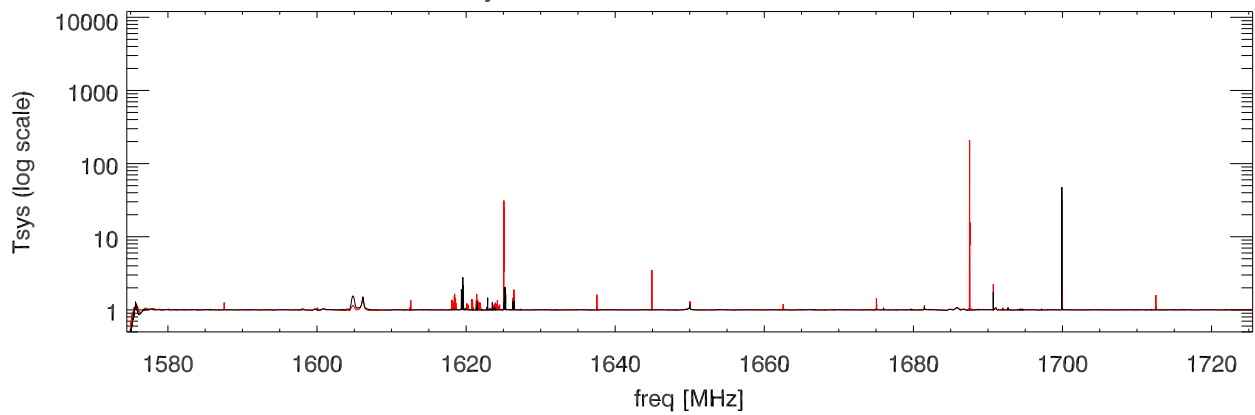

18may13 lbw. rfi with mit switch on and off.

18may13 lbw. rfi with mit switch on and off.

18may13 lbw. rfi with mit switch on and off.

18may13 lbw. rfi with mit switch on and off.

18may13 lbw. rfi with mit switch on and off. Blowup