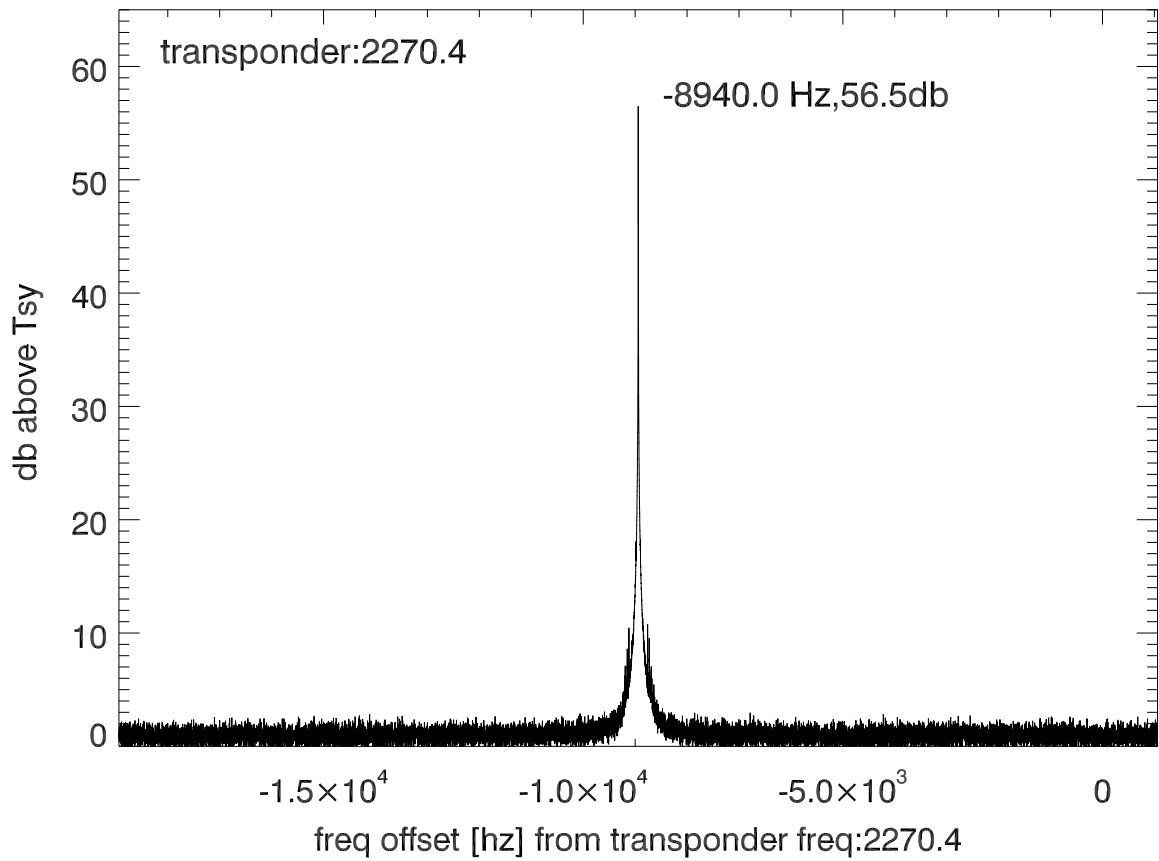

isee3 140627:185809 (UTC). overplot spectra from 50 sec run. PoIA

isee3 140627:185809 (UTC) spectra after doppler correction. PolA

isee3 140627:185809 (UTC) spectra after doppler correction. PolB