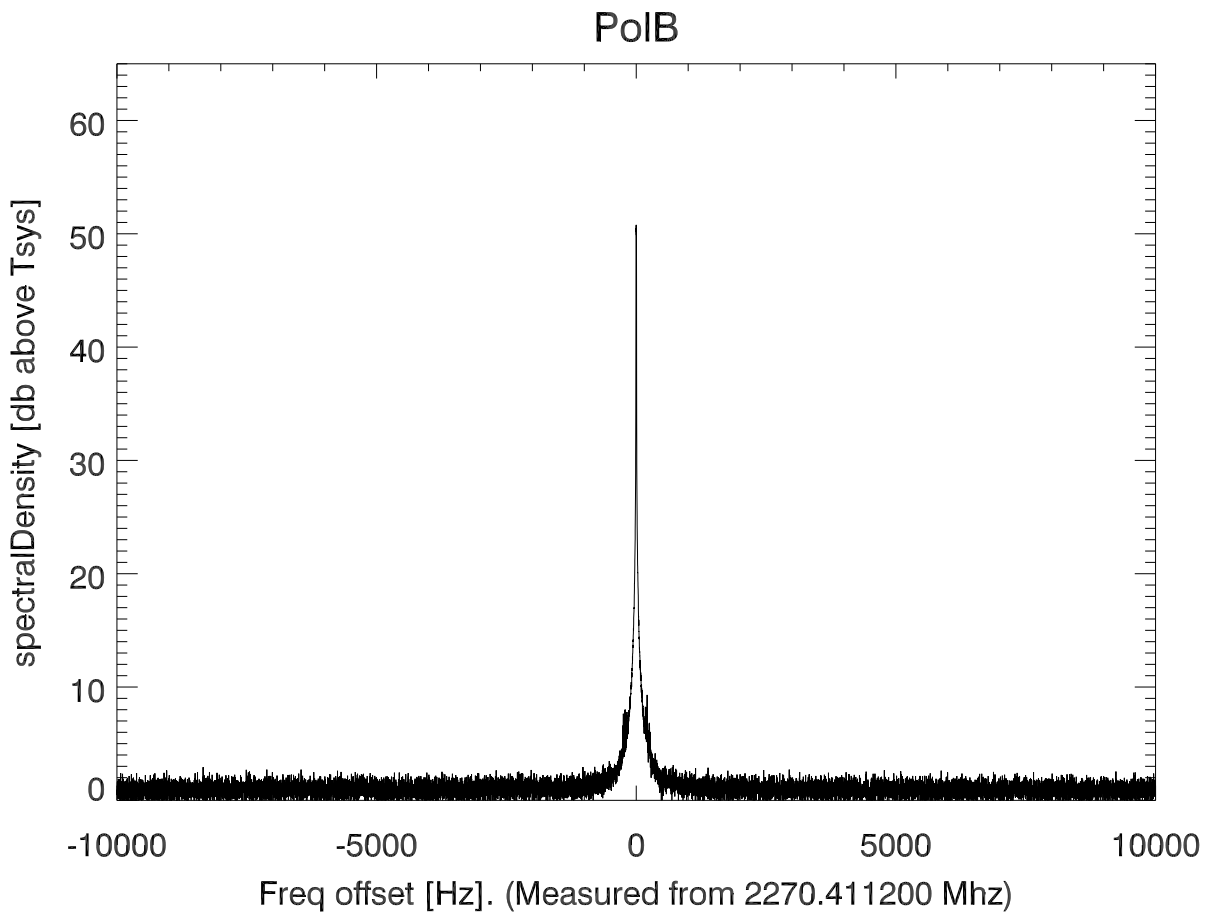

isee3 140627:185809 (UTC). overplot spectra from 50 sec run. PoIA

isee3 140627:185809 (UTC) spectra after doppler correction. PolA

isee3 140627:185809 (UTC) spectra after doppler correction. PolB