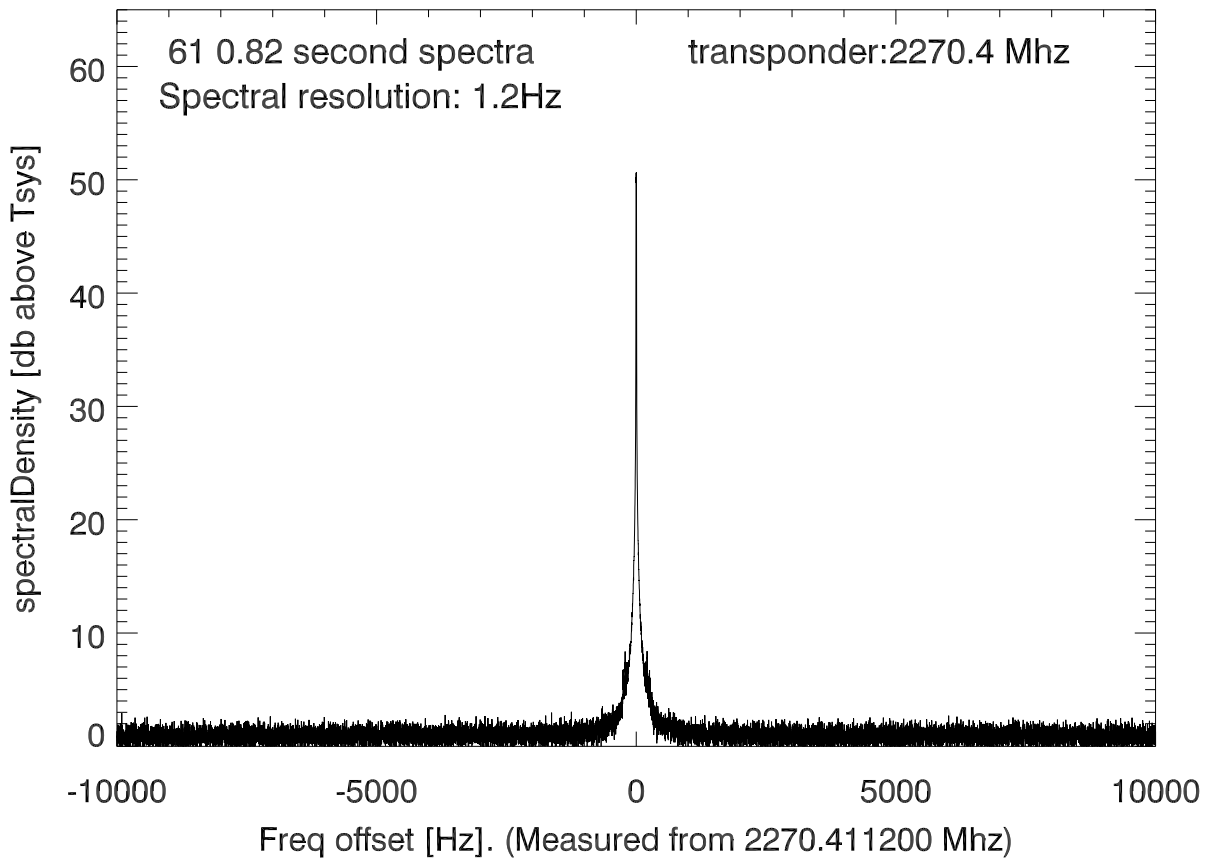

isee3 140627:185809 (UTC). overplot spectra from 50 sec run. PoIA

isee3 140627:185809 (UTC) spectra after doppler correction. PolA

isee3 140627:185809 (UTC) spectra after doppler correction. PolB