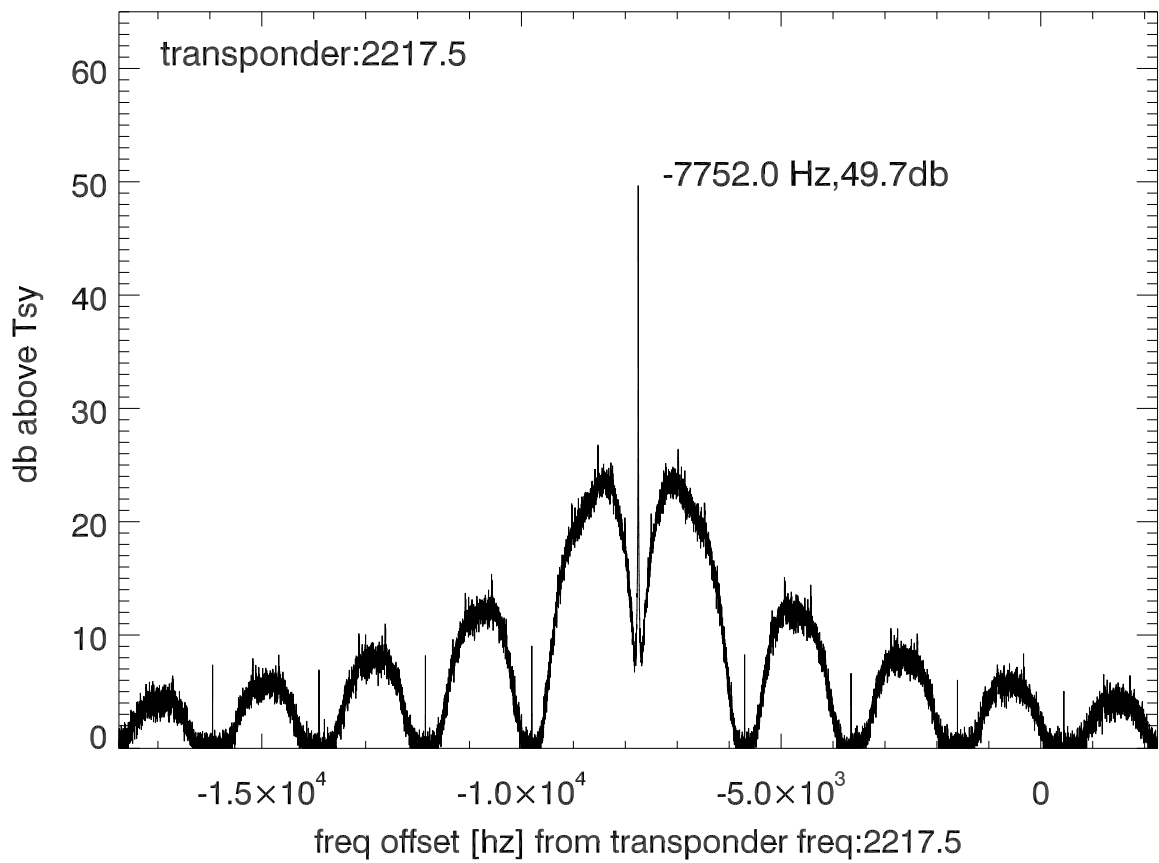

isee3 140627:194520 (UTC). overplot spectra from 38 sec run. PoIA

PoIB

isee3 140627:194520 (UTC) spectra after doppler correction. PoIA

isee3 140627:194520 (UTC) spectra after doppler correction. PoIB