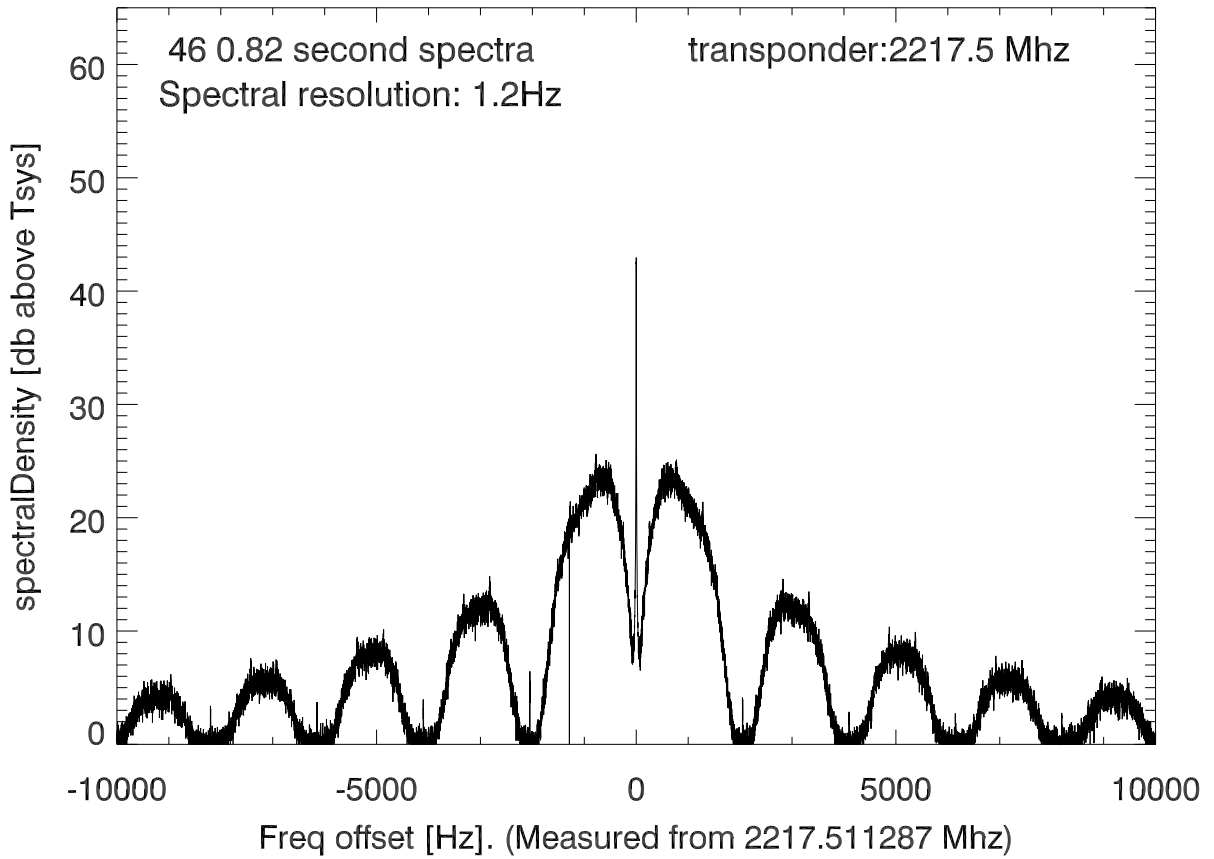

isee3 140627:194520 (UTC). overplot spectra from 38 sec run. PoIA

PoIB

isee3 140627:194520 (UTC) spectra after doppler correction. PoIA

isee3 140627:194520 (UTC) spectra after doppler correction. PoIB