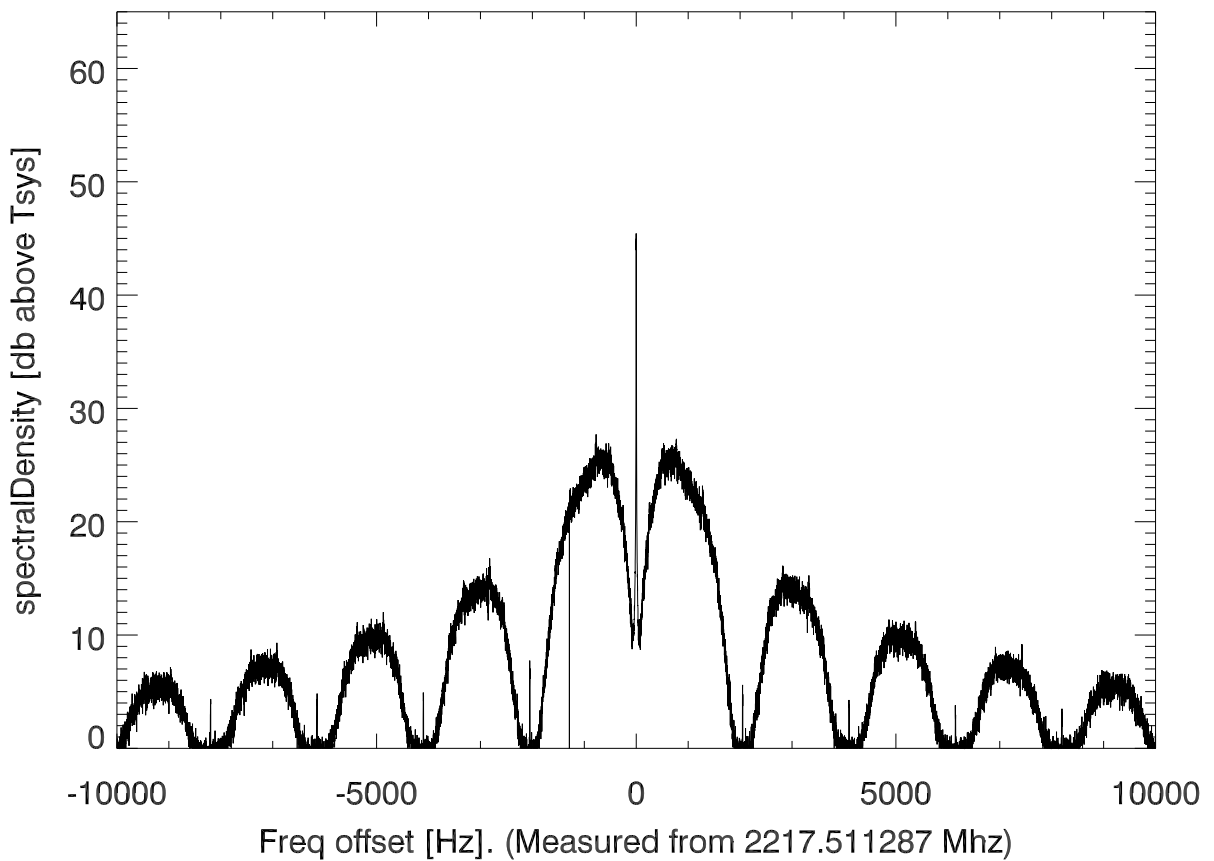

isee3 140627:194520 (UTC). overplot spectra from 38 sec run. PoIA

PoIB

isee3 140627:194520 (UTC) spectra after doppler correction. PoIA

isee3 140627:194520 (UTC) spectra after doppler correction. PoIB