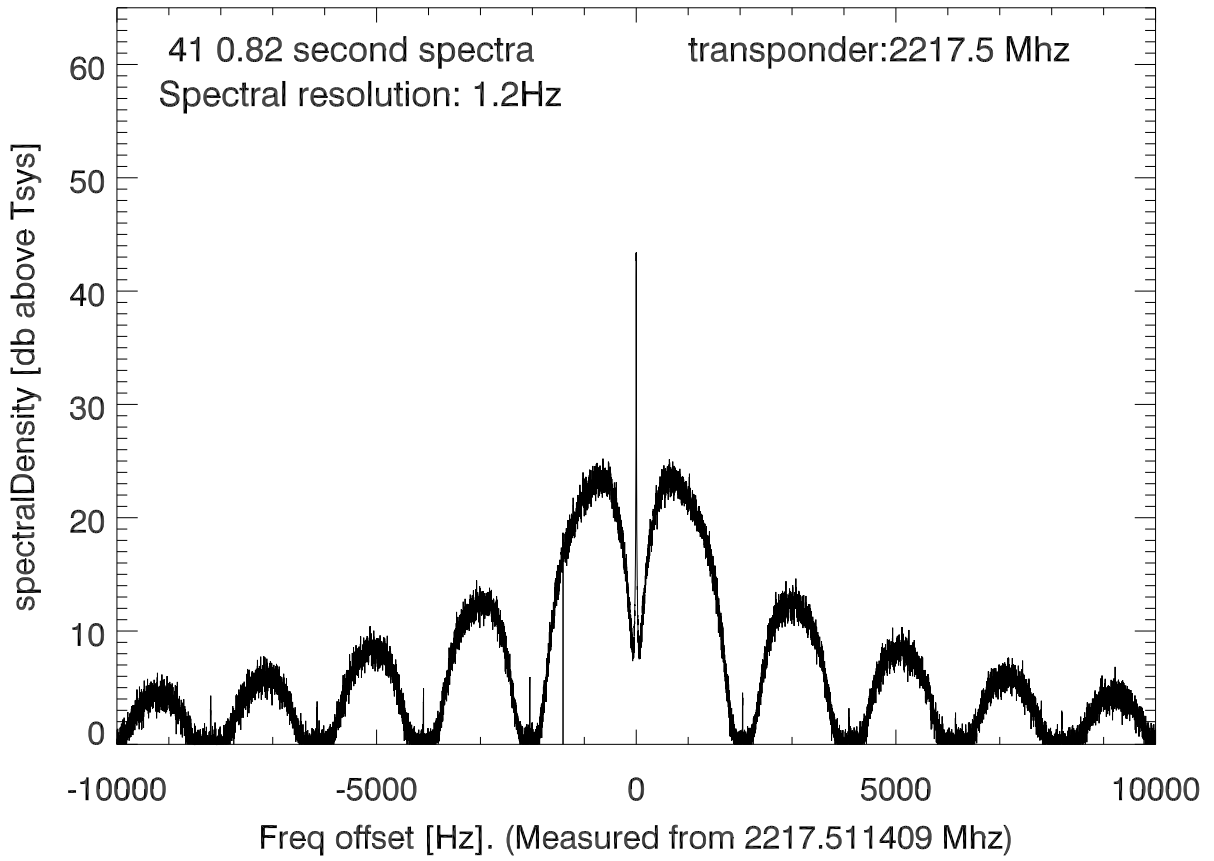

isee3 140627:193605 (UTC). overplot spectra from 34 sec run. PoIA

PoIB

isee3 140627:193605 (UTC) spectra after doppler correction. PoIA

isee3 140627:193605 (UTC) spectra after doppler correction. PoIB