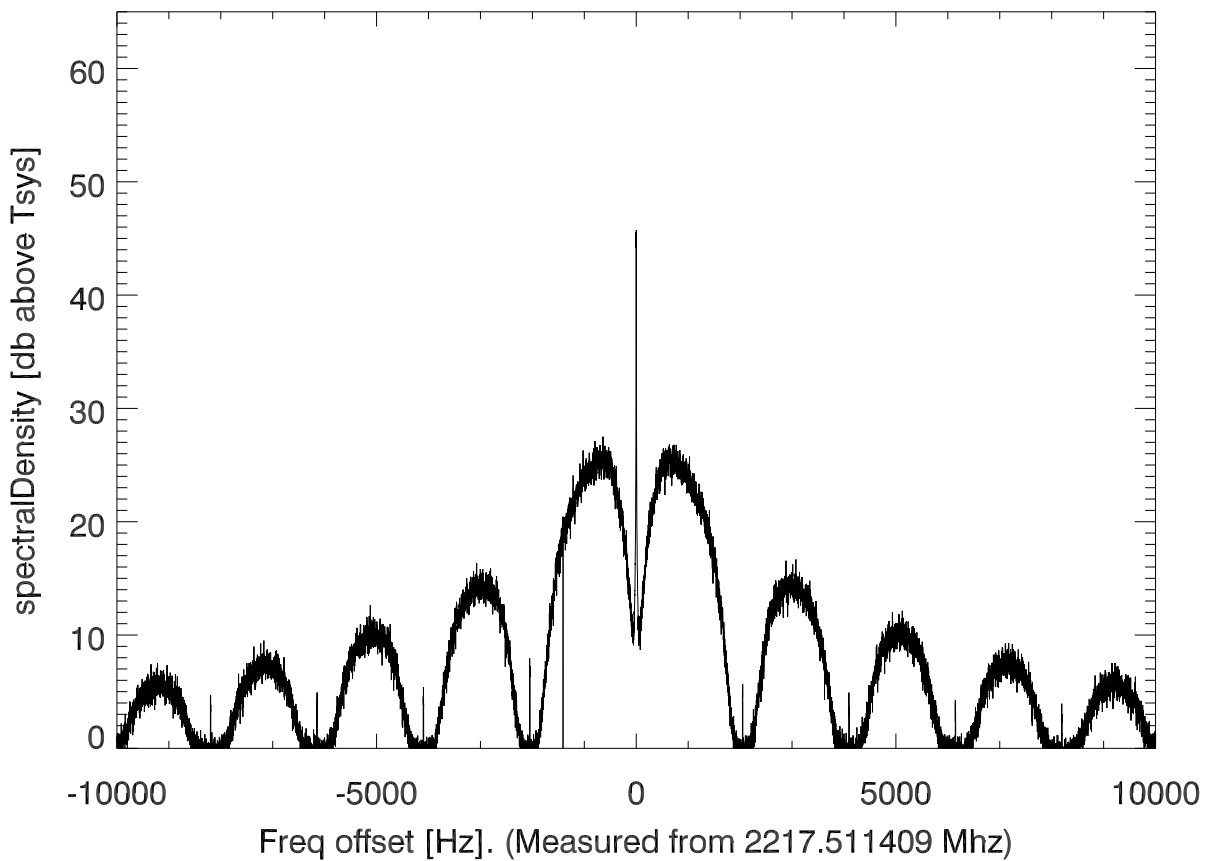

isee3 140627:193605 (UTC). overplot spectra from 34 sec run. PoIA

PoIB

isee3 140627:193605 (UTC) spectra after doppler correction. PoIA

isee3 140627:193605 (UTC) spectra after doppler correction. PoIB