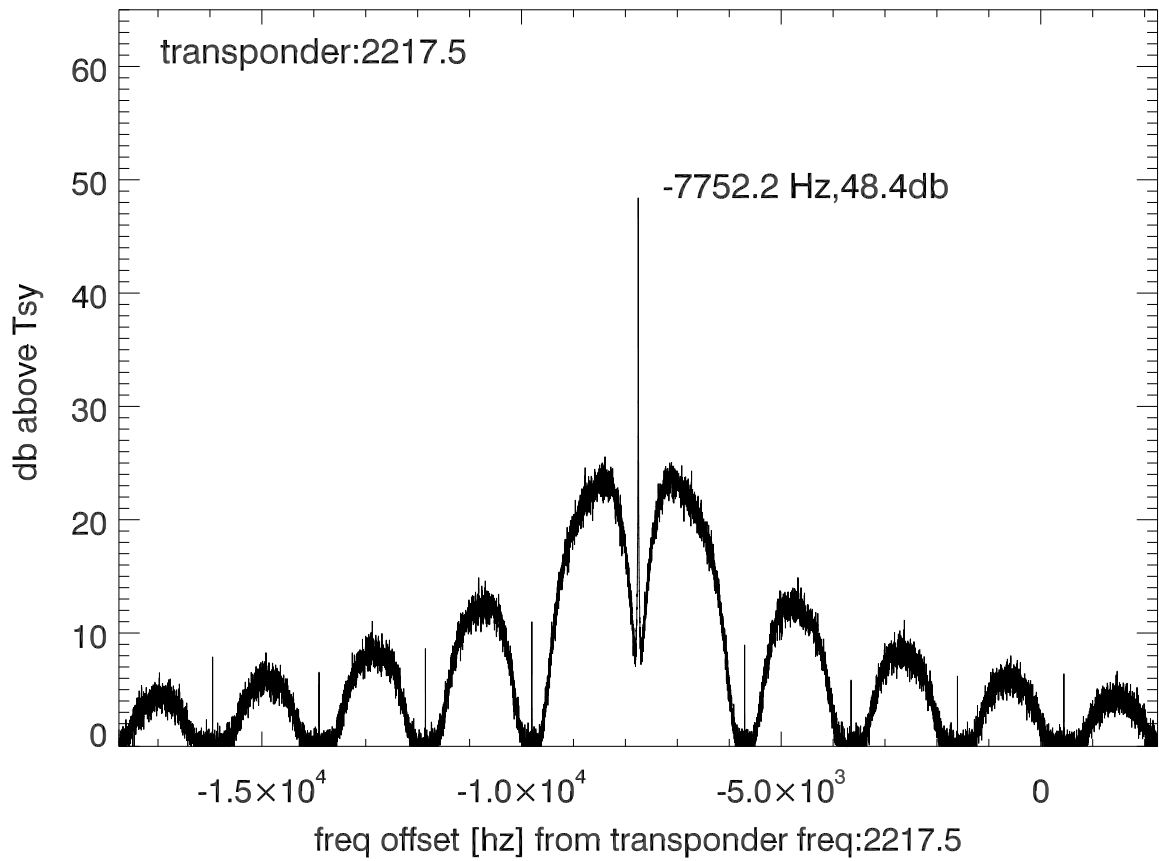

isee3 140627:193605 (UTC). overplot spectra from 34 sec run. PoIA

PoIB

isee3 140627:193605 (UTC) spectra after doppler correction. PoIA

isee3 140627:193605 (UTC) spectra after doppler correction. PoIB