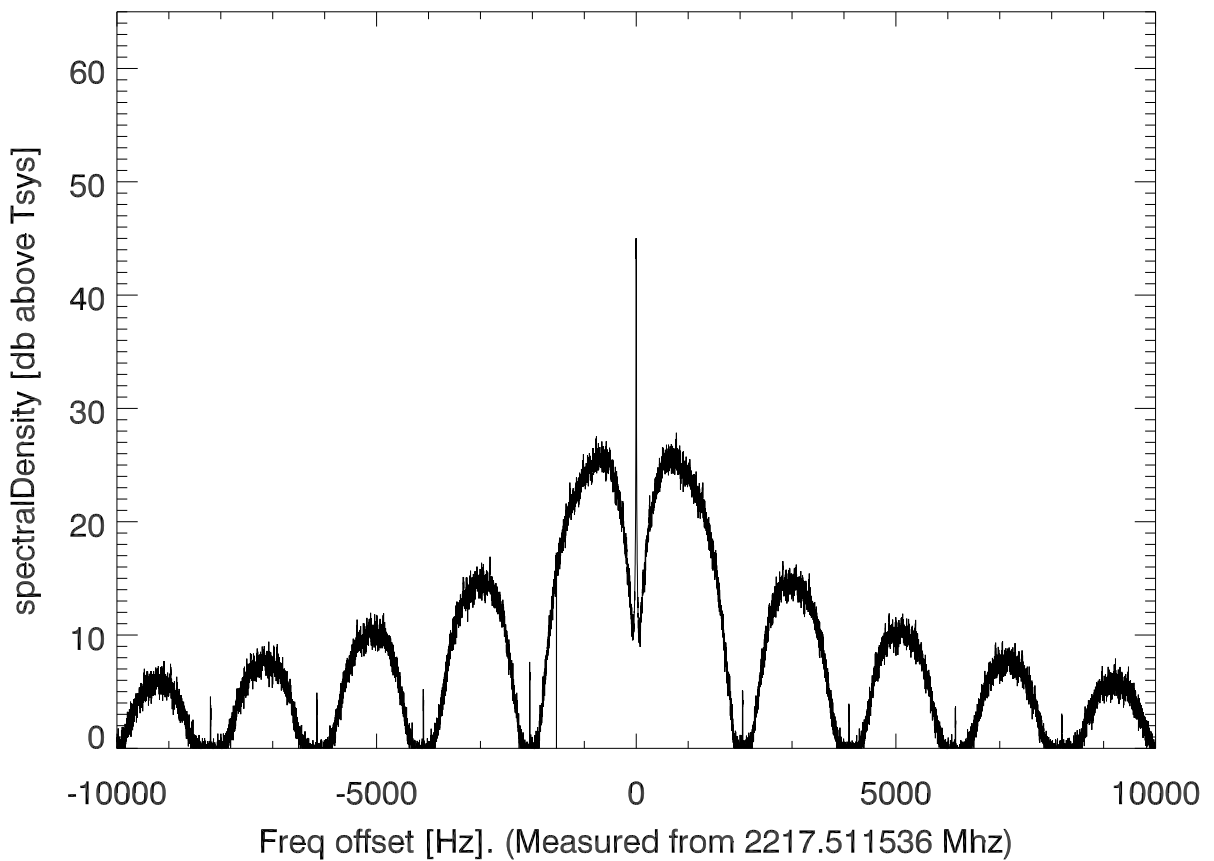

isee3 140627:192629 (UTC). overplot spectra from 43 sec run. PoIA

PoIB

isee3 140627:192629 (UTC) spectra after doppler correction. PoIA

isee3 140627:192629 (UTC) spectra after doppler correction. PoIB