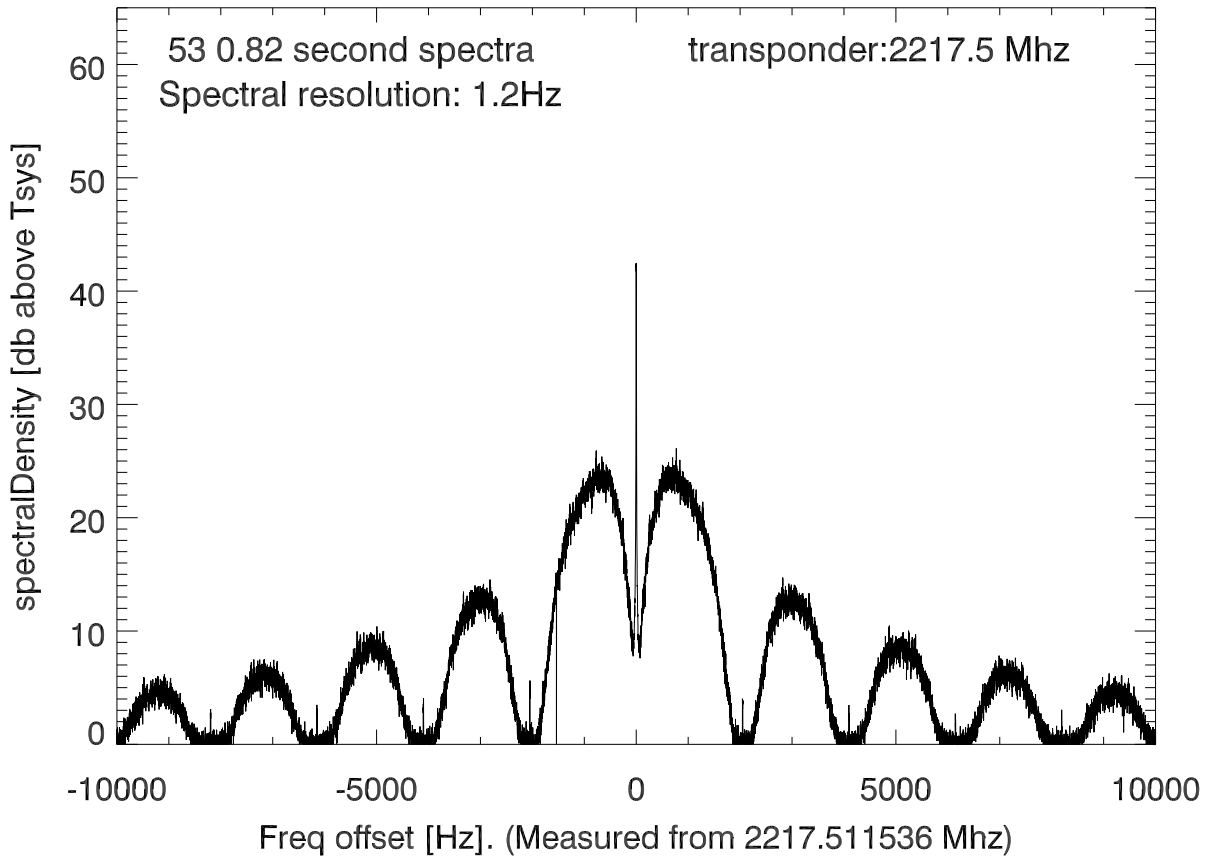

isee3 140627:192629 (UTC). overplot spectra from 43 sec run. PoIA

PoIB

isee3 140627:192629 (UTC) spectra after doppler correction. PoIA

isee3 140627:192629 (UTC) spectra after doppler correction. PoIB