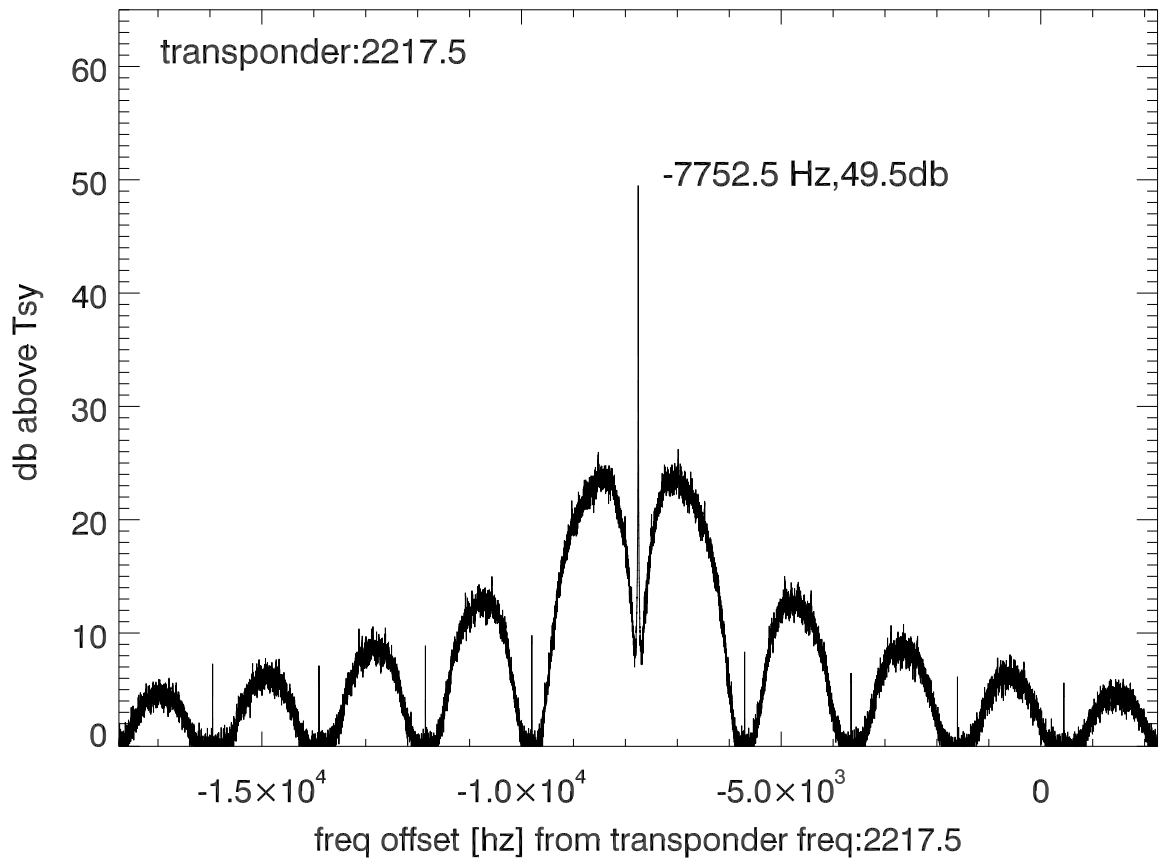

isee3 140627:192629 (UTC). overplot spectra from 43 sec run. PoIA

PoIB

isee3 140627:192629 (UTC) spectra after doppler correction. PoIA

isee3 140627:192629 (UTC) spectra after doppler correction. PoIB