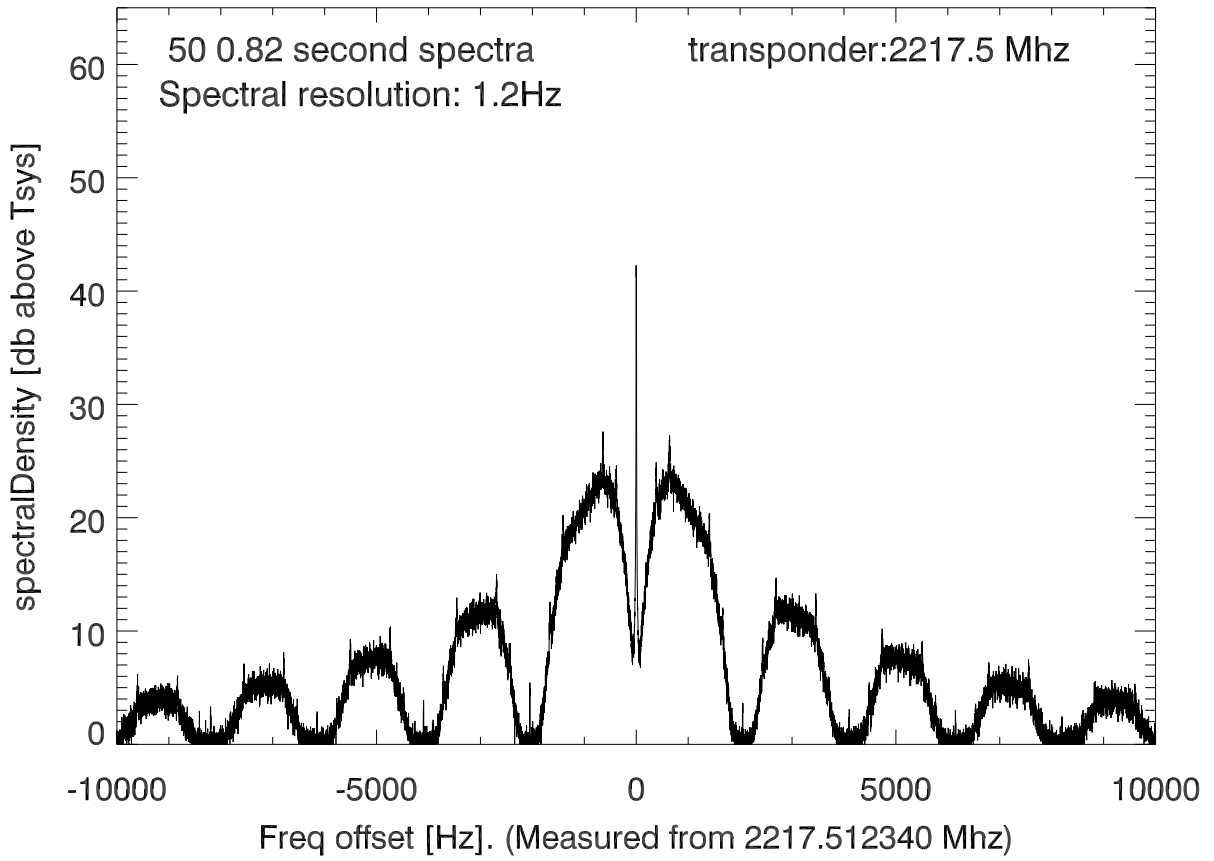

isee3 140627:182715 (UTC). overplot spectra from 41 sec run. PoIA

PoIB

isee3 140627:182715 (UTC) spectra after doppler correction. PoIA

isee3 140627:182715 (UTC) spectra after doppler correction. PoIB