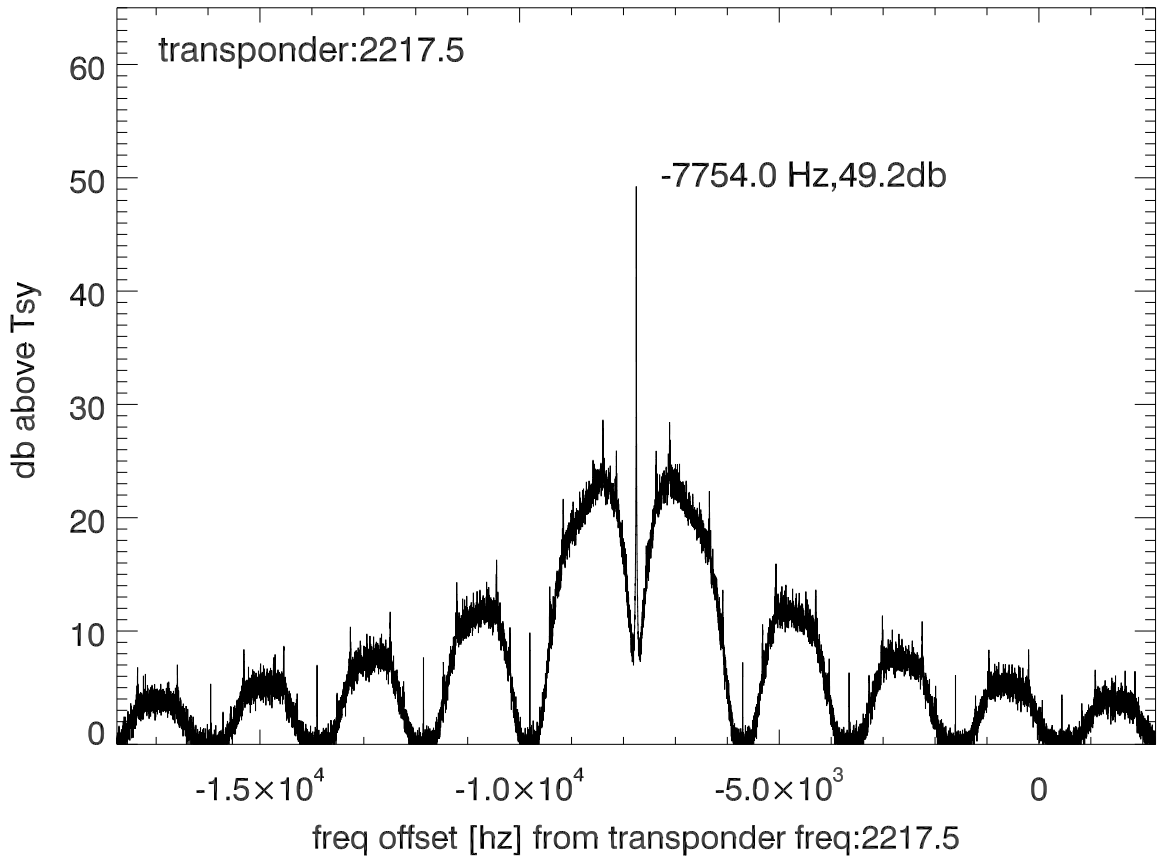

isee3 140627:182715 (UTC). overplot spectra from 41 sec run. PoIA

PoIB

isee3 140627:182715 (UTC) spectra after doppler correction. PoIA

isee3 140627:182715 (UTC) spectra after doppler correction. PoIB