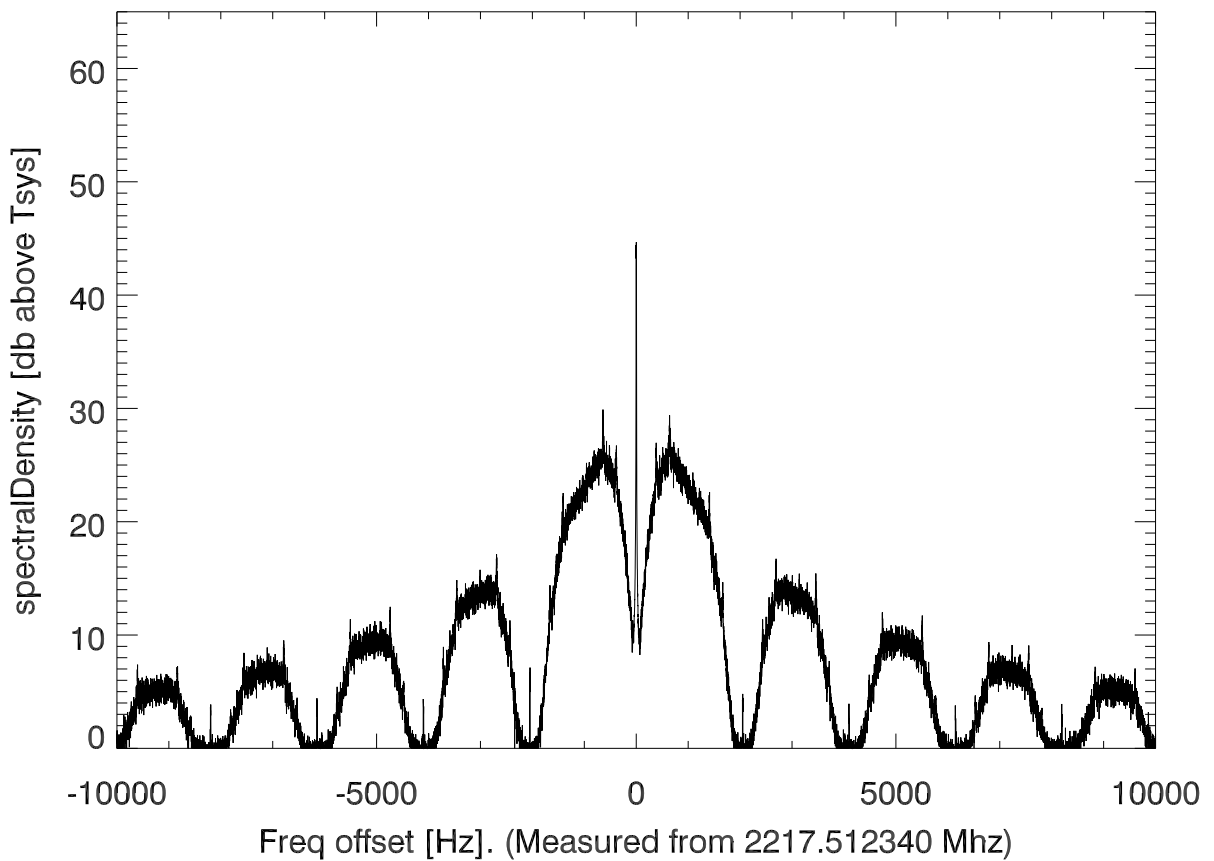

isee3 140627:182715 (UTC). overplot spectra from 41 sec run. PoIA

PoIB

isee3 140627:182715 (UTC) spectra after doppler correction. PoIA

isee3 140627:182715 (UTC) spectra after doppler correction. PoIB