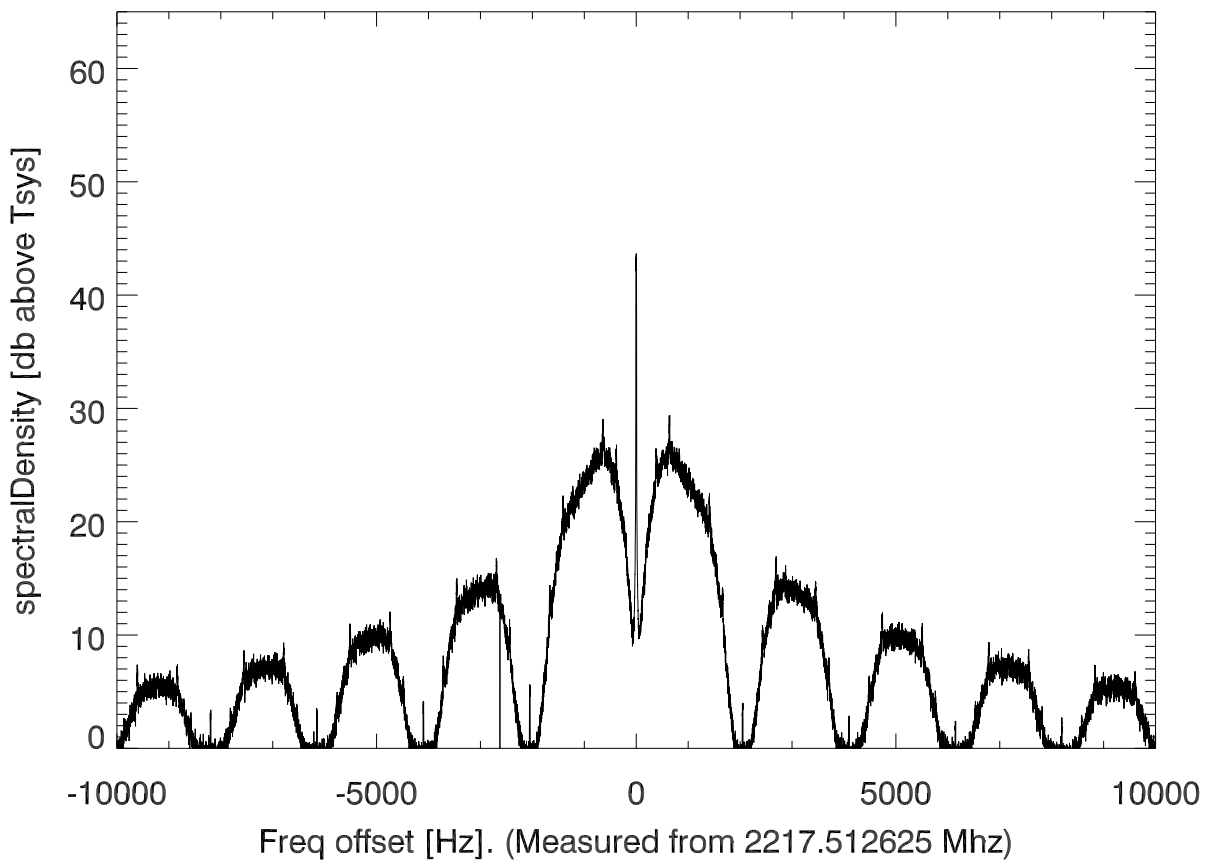

isee3 140627:180618 (UTC). overplot spectra from 61 sec run. PoIA

PoIB

isee3 140627:180618 (UTC) spectra after doppler correction. PoIA

isee3 140627:180618 (UTC) spectra after doppler correction. PoIB