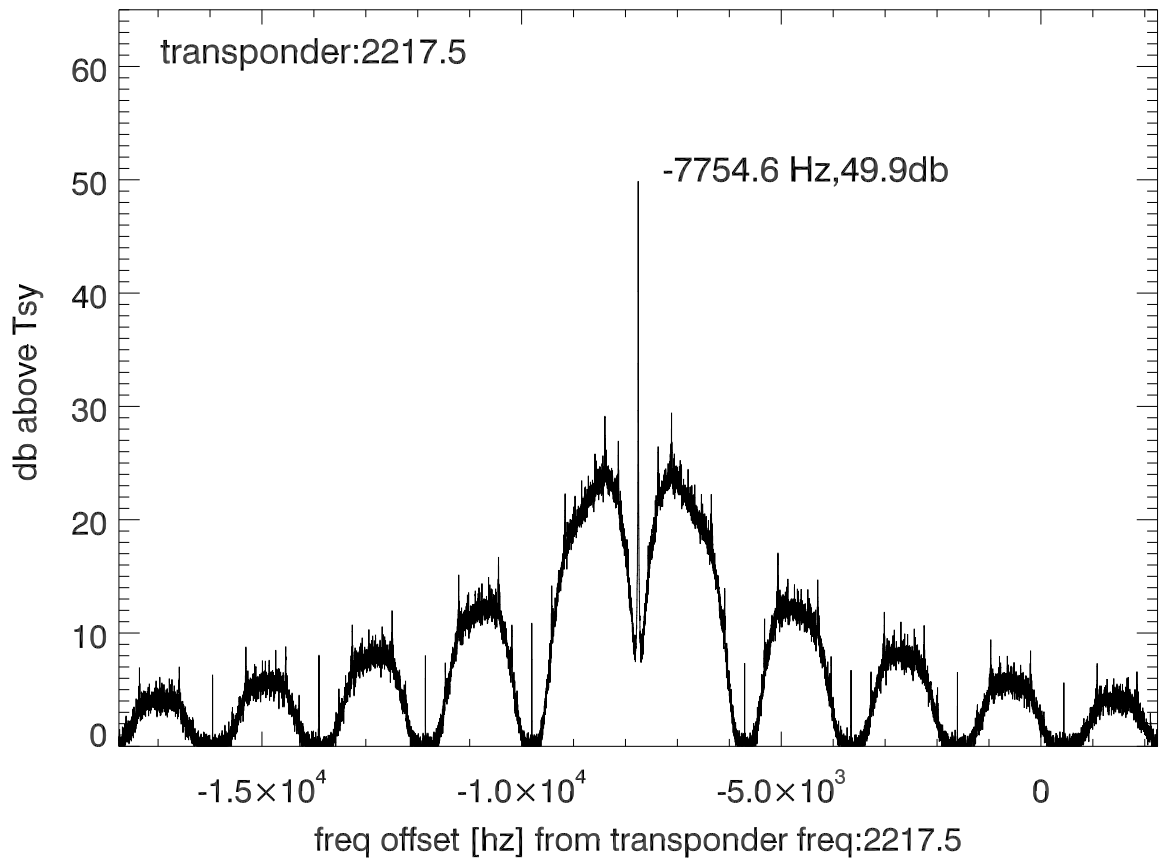

isee3 140627:180618 (UTC). overplot spectra from 61 sec run. PoIA

PoIB

isee3 140627:180618 (UTC) spectra after doppler correction. PoIA

isee3 140627:180618 (UTC) spectra after doppler correction. PoIB