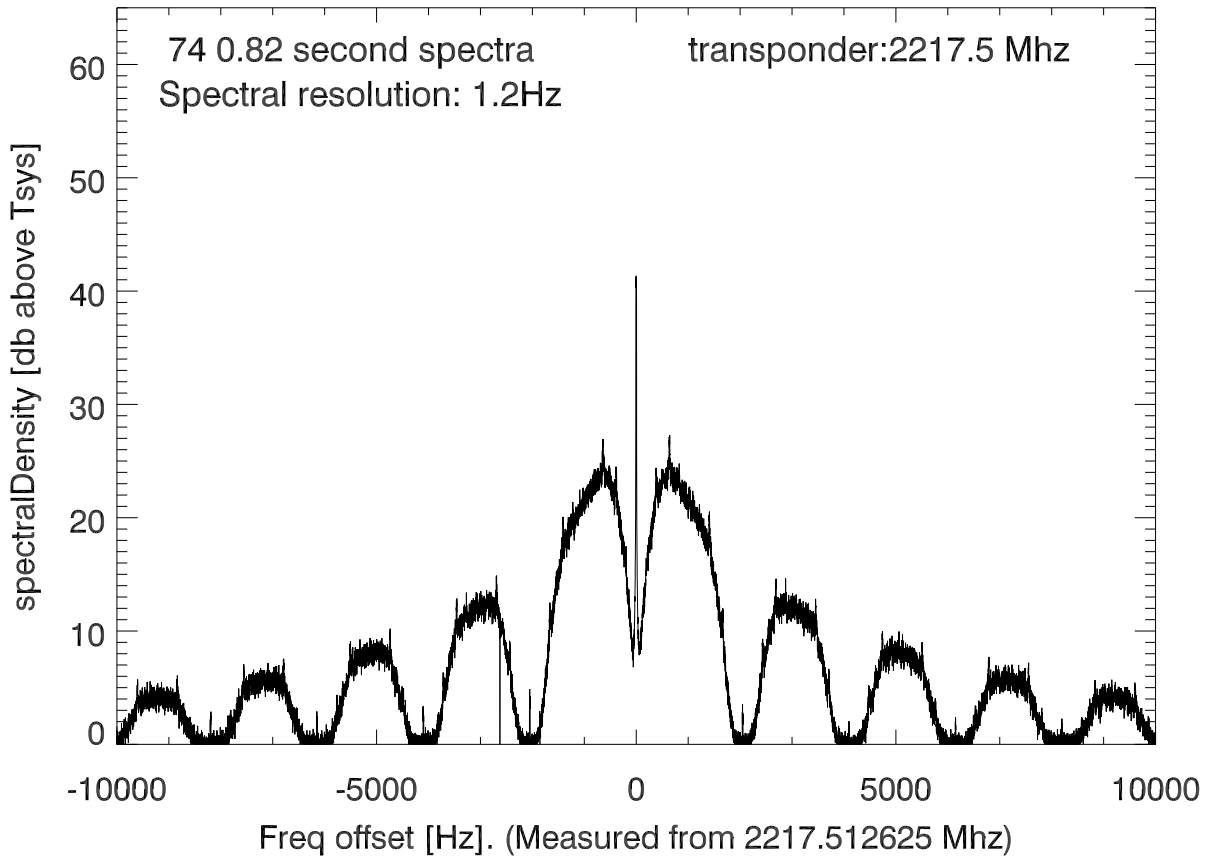

isee3 140627:180618 (UTC). overplot spectra from 61 sec run. PoIA

PoIB

isee3 140627:180618 (UTC) spectra after doppler correction. PoIA

isee3 140627:180618 (UTC) spectra after doppler correction. PoIB