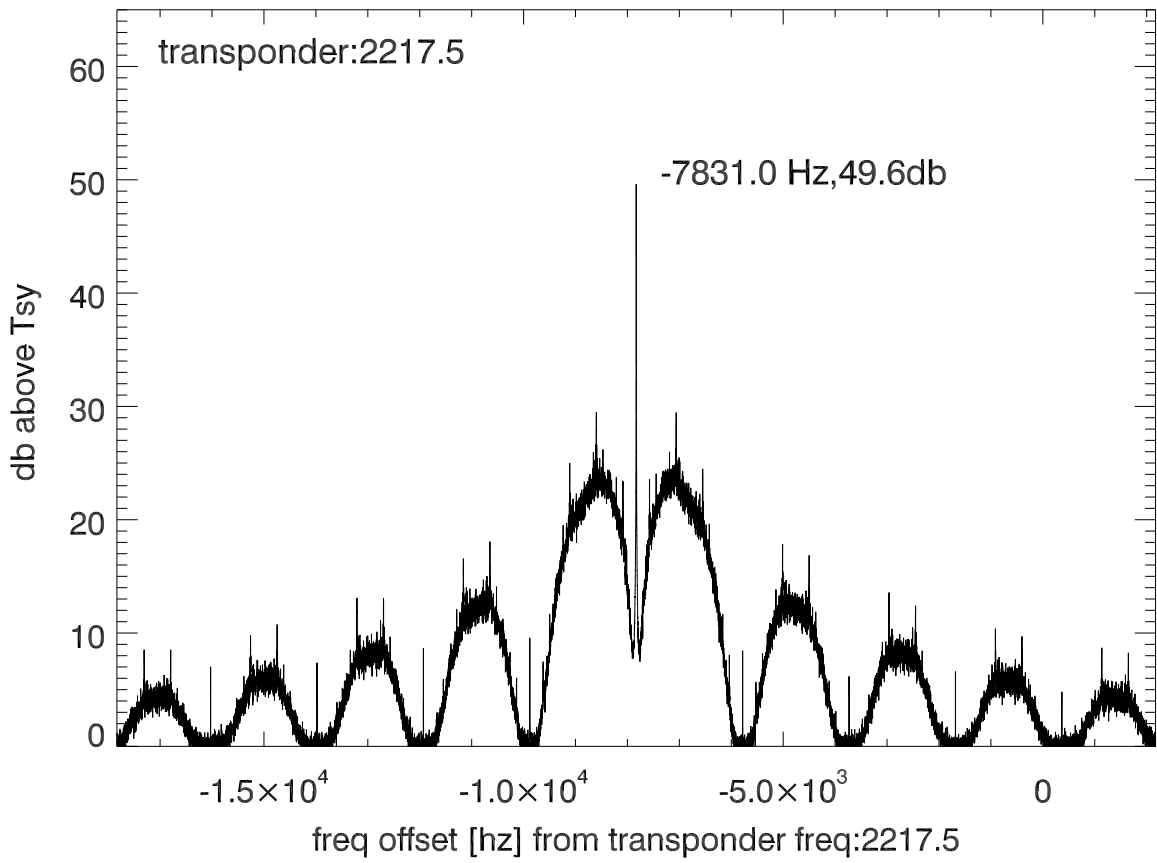

isee3 140625:181241 (UTC). overplot spectra from 56 sec run. PoIA

PoIB

isee3 140625:181241 (UTC) spectra after doppler correction. PoIA

isee3 140625:181241 (UTC) spectra after doppler correction. PoIB