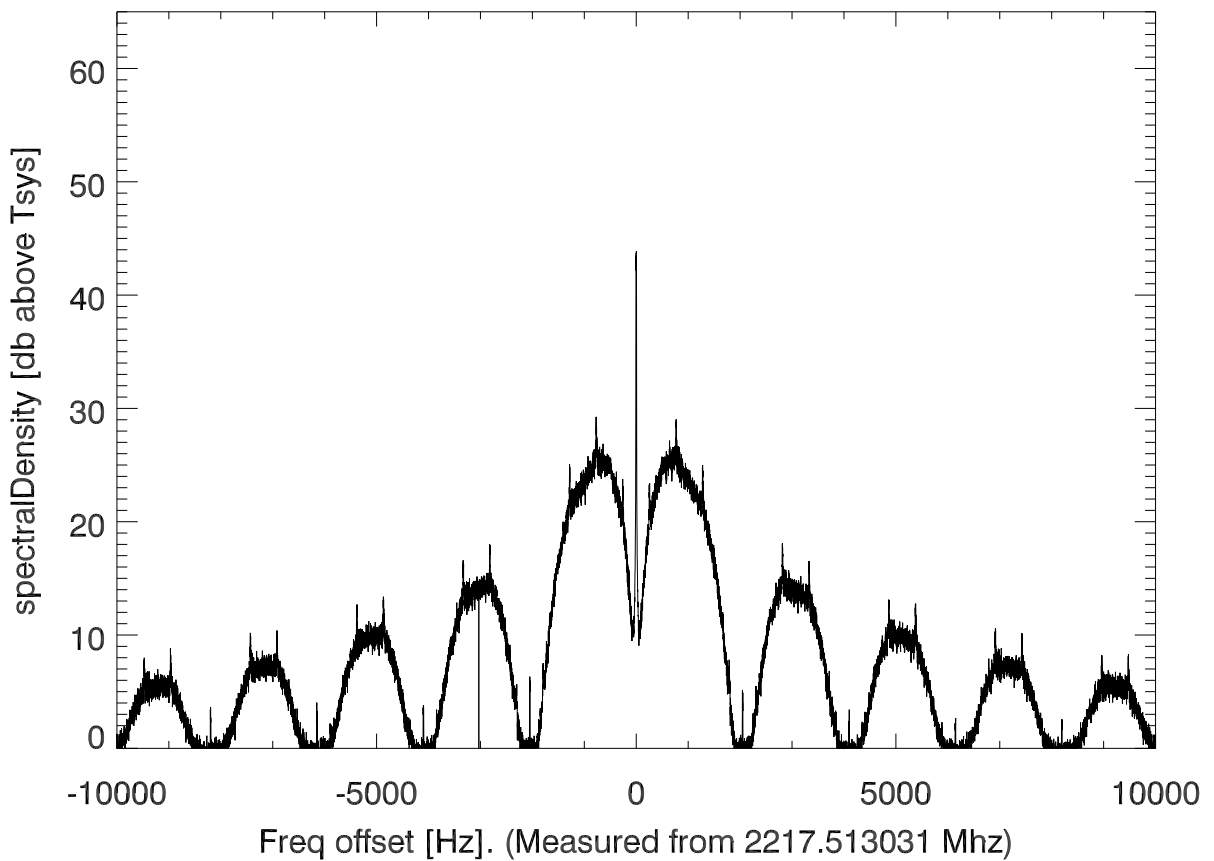

isee3 140625:181241 (UTC). overplot spectra from 56 sec run. PoIA

PoIB

isee3 140625:181241 (UTC) spectra after doppler correction. PoIA

isee3 140625:181241 (UTC) spectra after doppler correction. PoIB