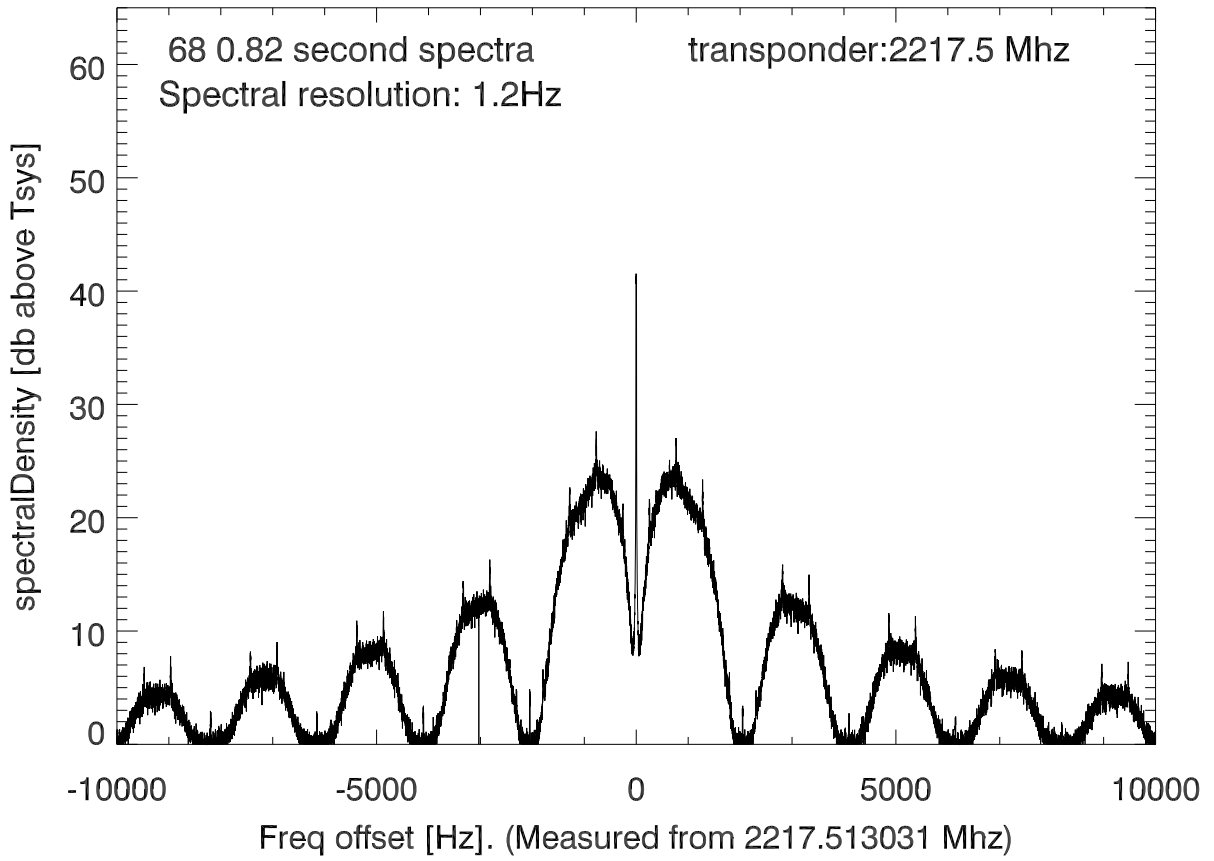

isee3 140625:181241 (UTC). overplot spectra from 56 sec run. PoIA

PoIB

isee3 140625:181241 (UTC) spectra after doppler correction. PoIA

isee3 140625:181241 (UTC) spectra after doppler correction. PoIB