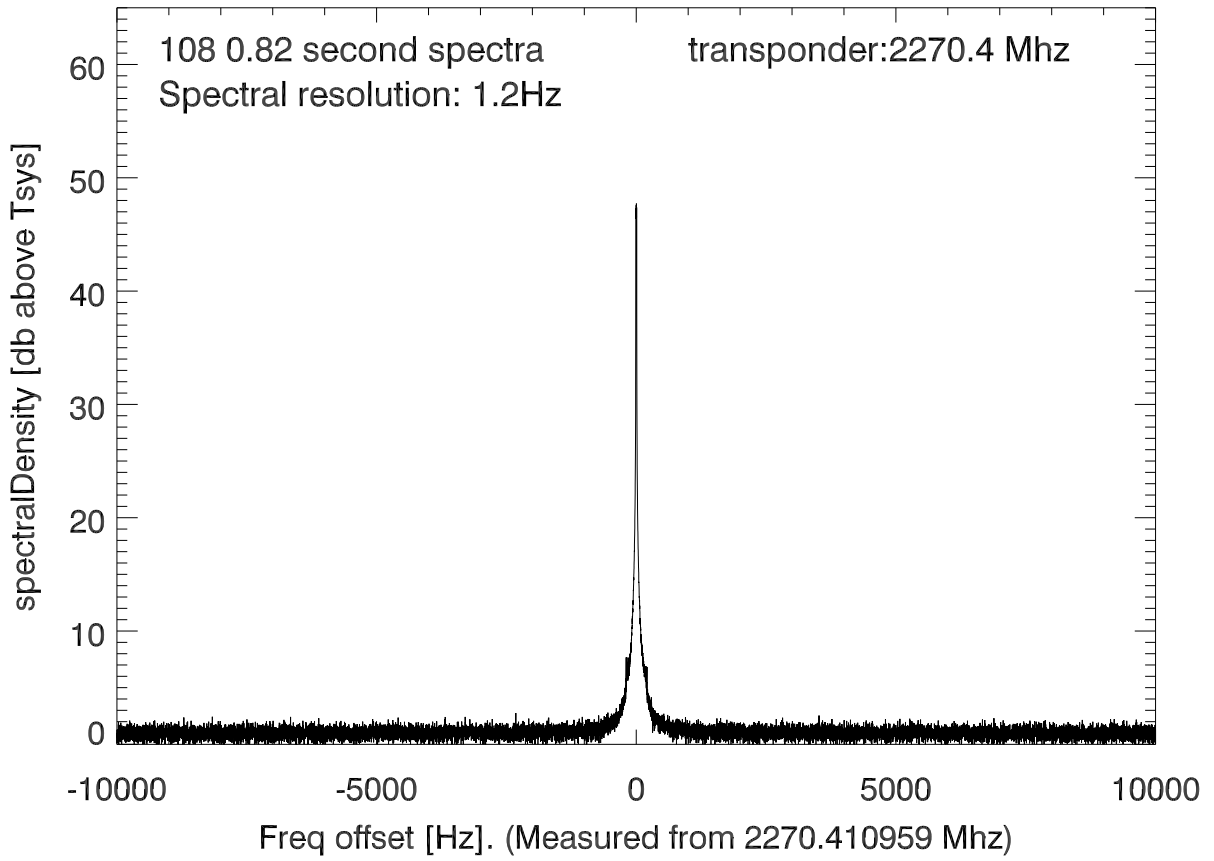

isee3 140624:200020 (UTC). overplot spectra from 88 sec run. PoIA

PoIB

isee3 140624:200020 (UTC) spectra after doppler correction. PolA

isee3 140624:200020 (UTC) spectra after doppler correction. PolB