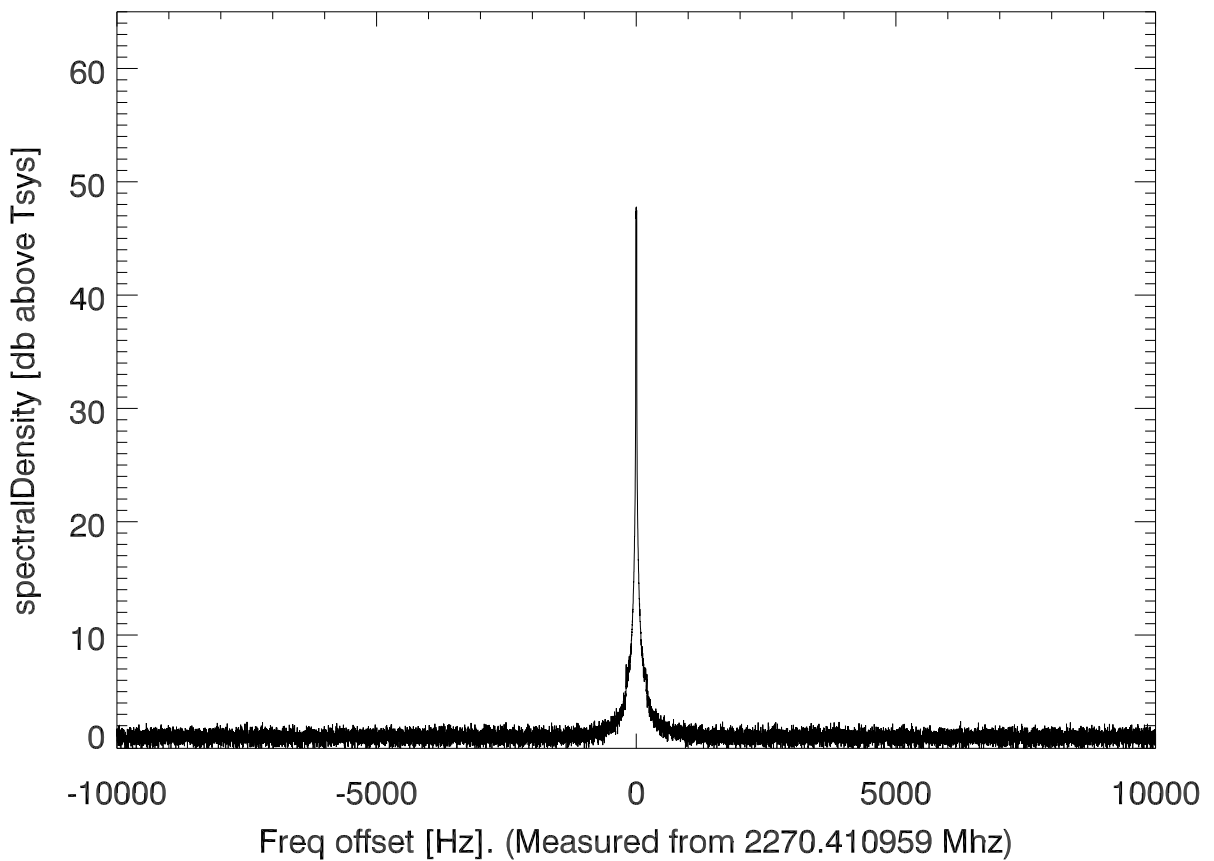

isee3 140624:200020 (UTC). overplot spectra from 88 sec run. PoIA

PoIB

isee3 140624:200020 (UTC) spectra after doppler correction. PolA

isee3 140624:200020 (UTC) spectra after doppler correction. PolB