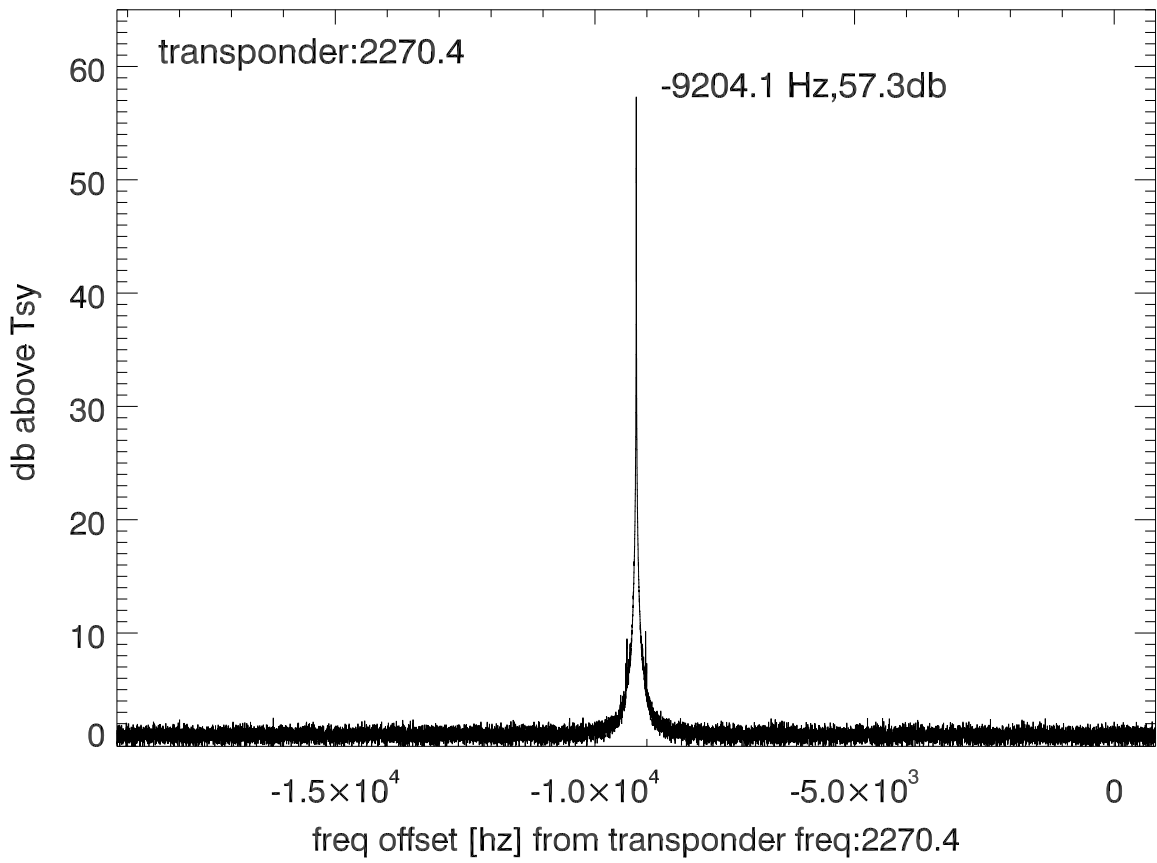

isee3 140624:200020 (UTC). overplot spectra from 88 sec run. PoIA

PoIB

isee3 140624:200020 (UTC) spectra after doppler correction. PolA

isee3 140624:200020 (UTC) spectra after doppler correction. PolB