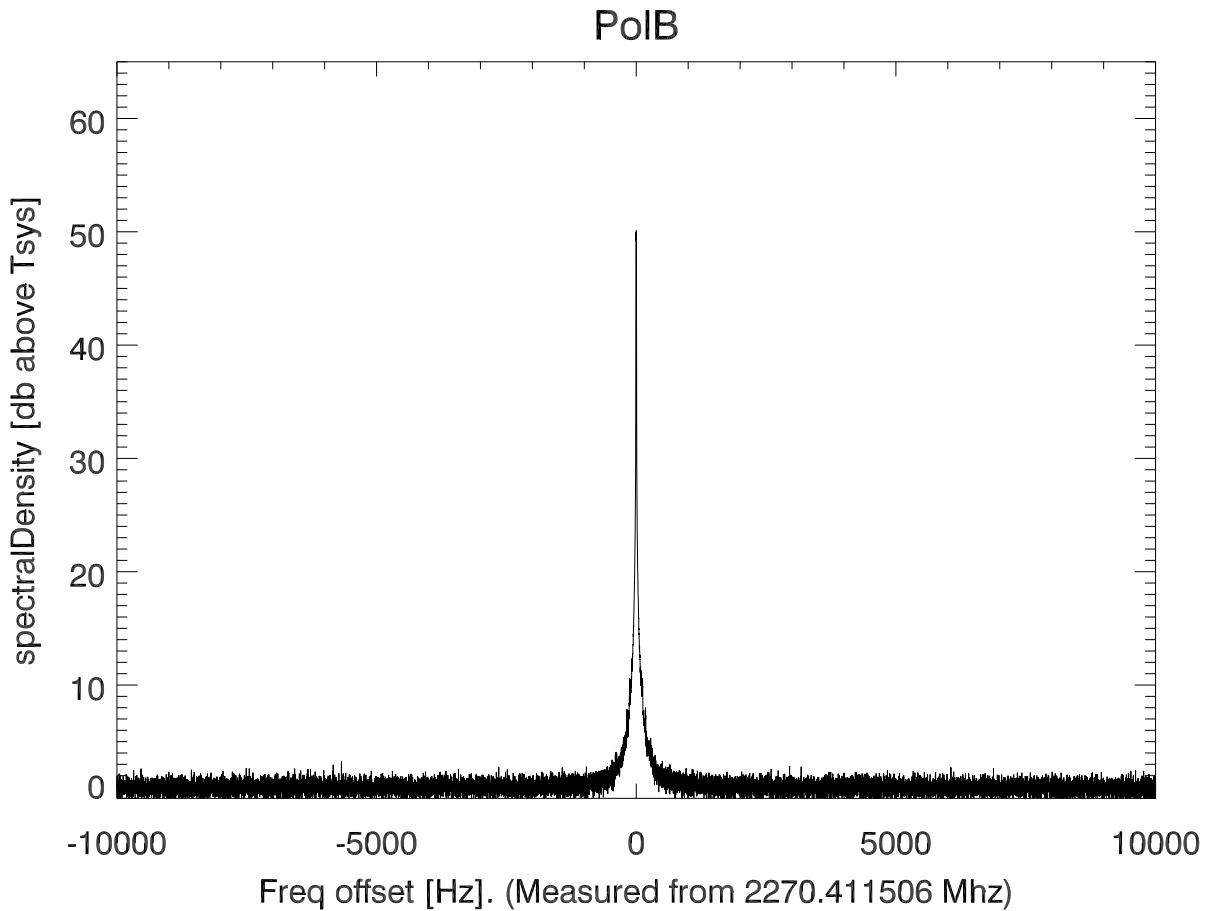

isee3 140624:192019 (UTC). overplot spectra from 57 sec run. PoIA

isee3 140624:192019 (UTC) spectra after doppler correction. PolA

isee3 140624:192019 (UTC) spectra after doppler correction. PolB