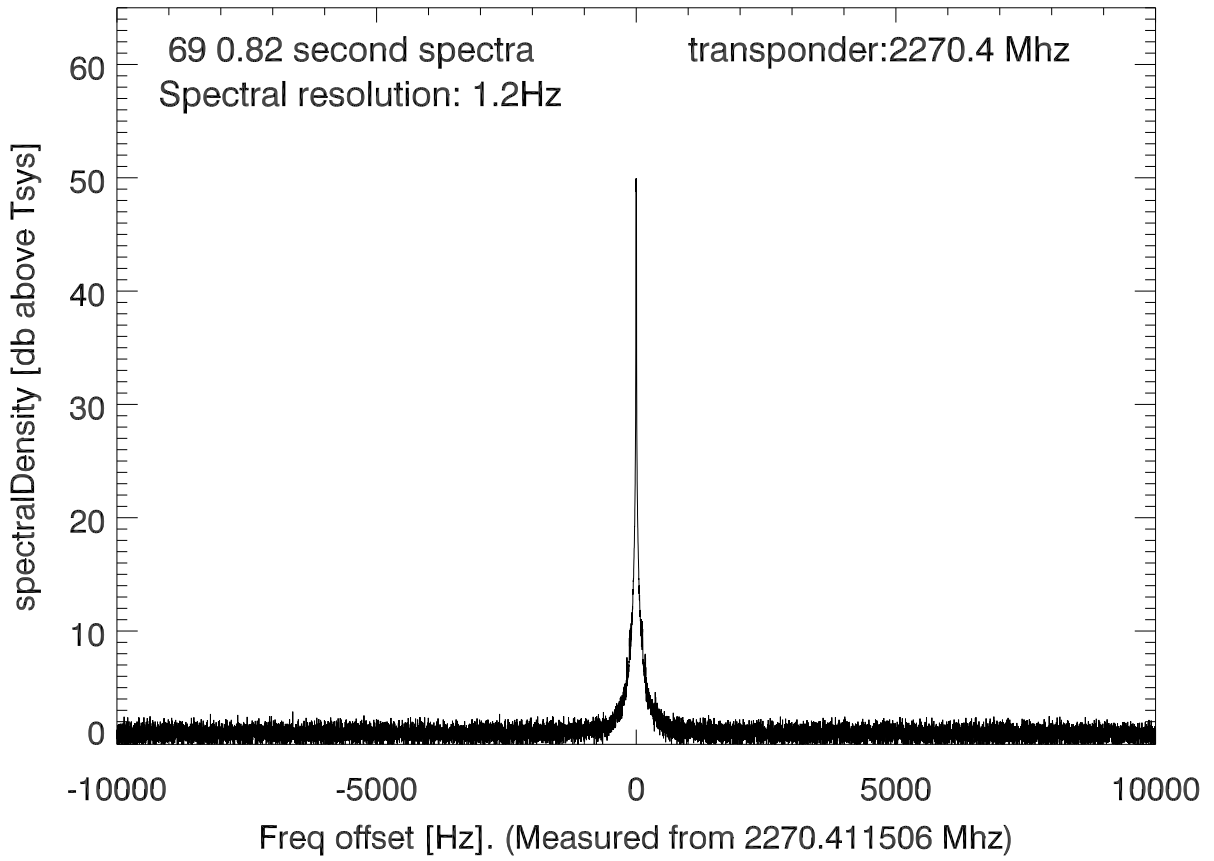

isee3 140624:192019 (UTC). overplot spectra from 57 sec run. PoIA

isee3 140624:192019 (UTC) spectra after doppler correction. PolA

isee3 140624:192019 (UTC) spectra after doppler correction. PolB