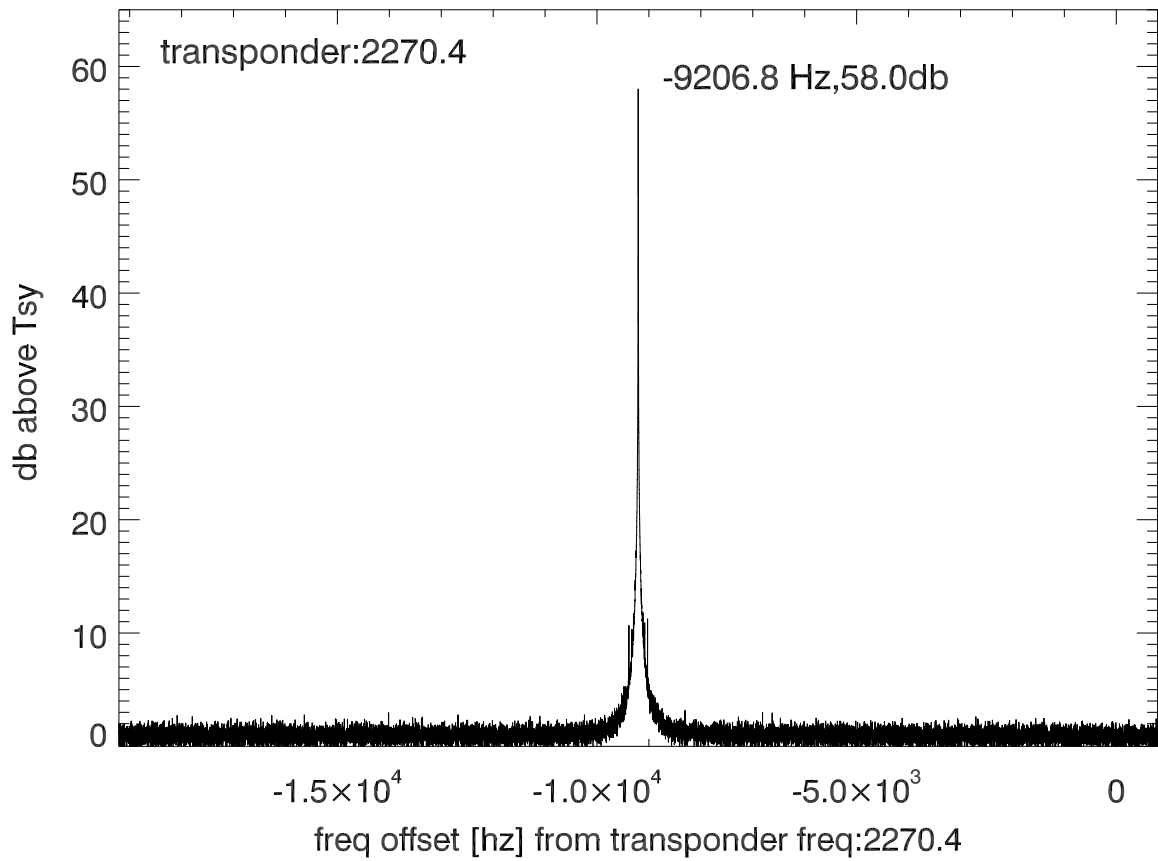

isee3 140624:192019 (UTC). overplot spectra from 57 sec run. PoIA

isee3 140624:192019 (UTC) spectra after doppler correction. PolA

isee3 140624:192019 (UTC) spectra after doppler correction. PolB