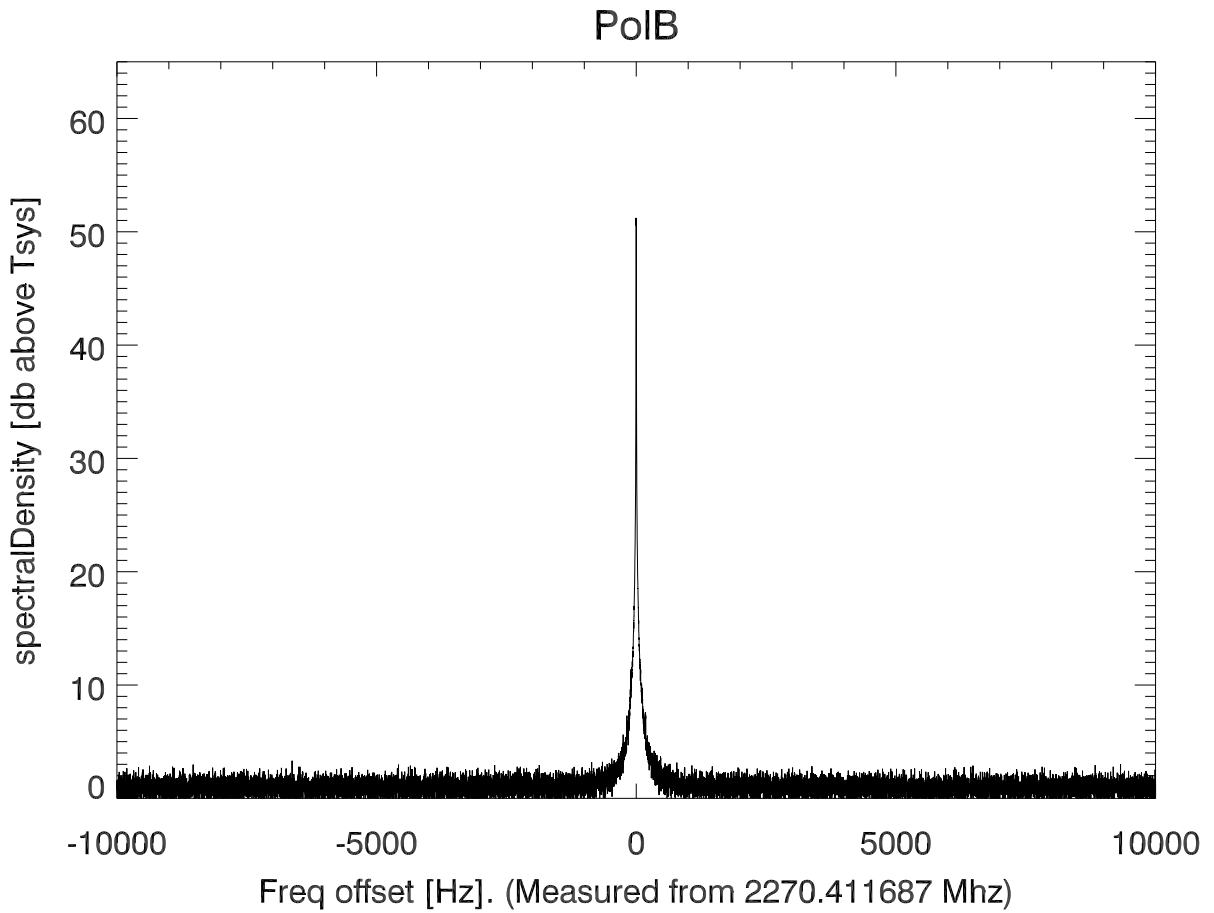

isee3 140624:190723 (UTC). overplot spectra from 38 sec run. PoIA

isee3 140624:190723 (UTC) spectra after doppler correction. PolA

isee3 140624:190723 (UTC) spectra after doppler correction. PolB