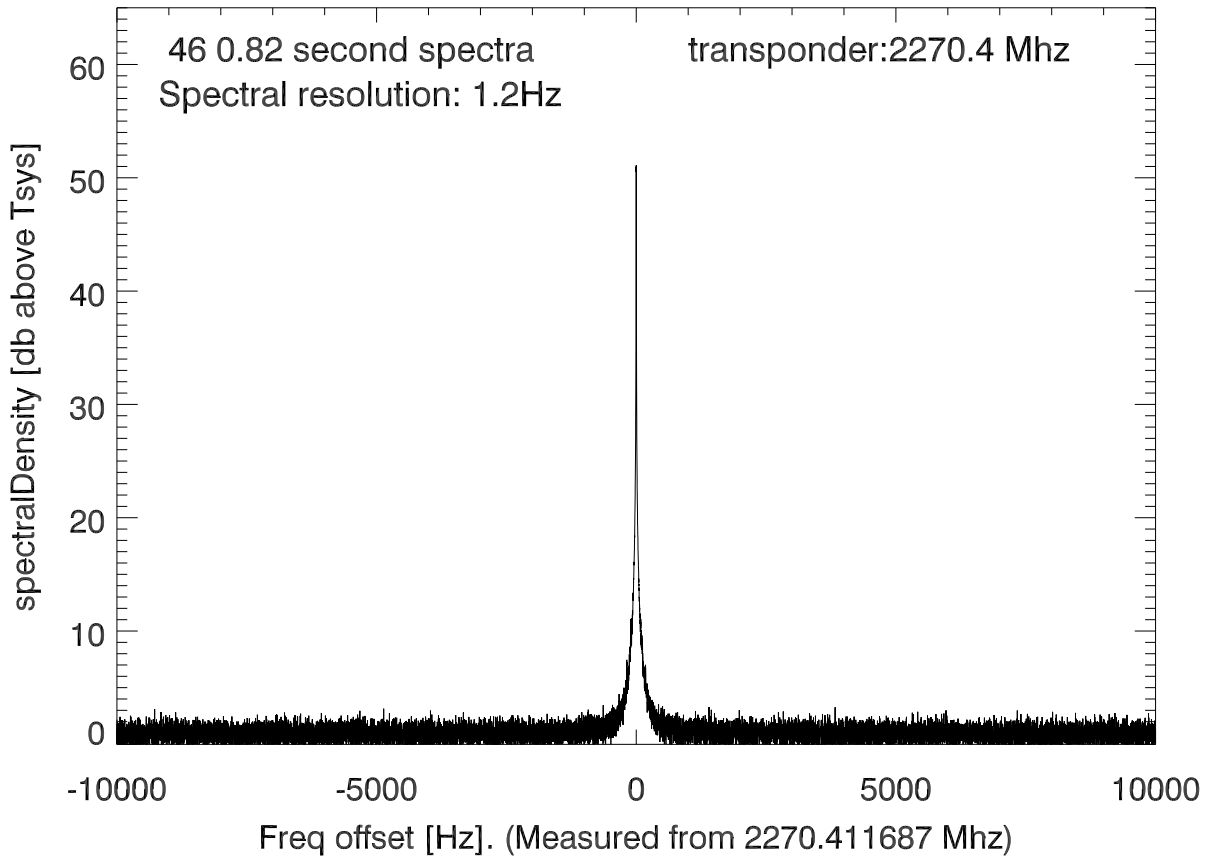

isee3 140624:190723 (UTC). overplot spectra from 38 sec run. PoIA

isee3 140624:190723 (UTC) spectra after doppler correction. PolA

isee3 140624:190723 (UTC) spectra after doppler correction. PolB