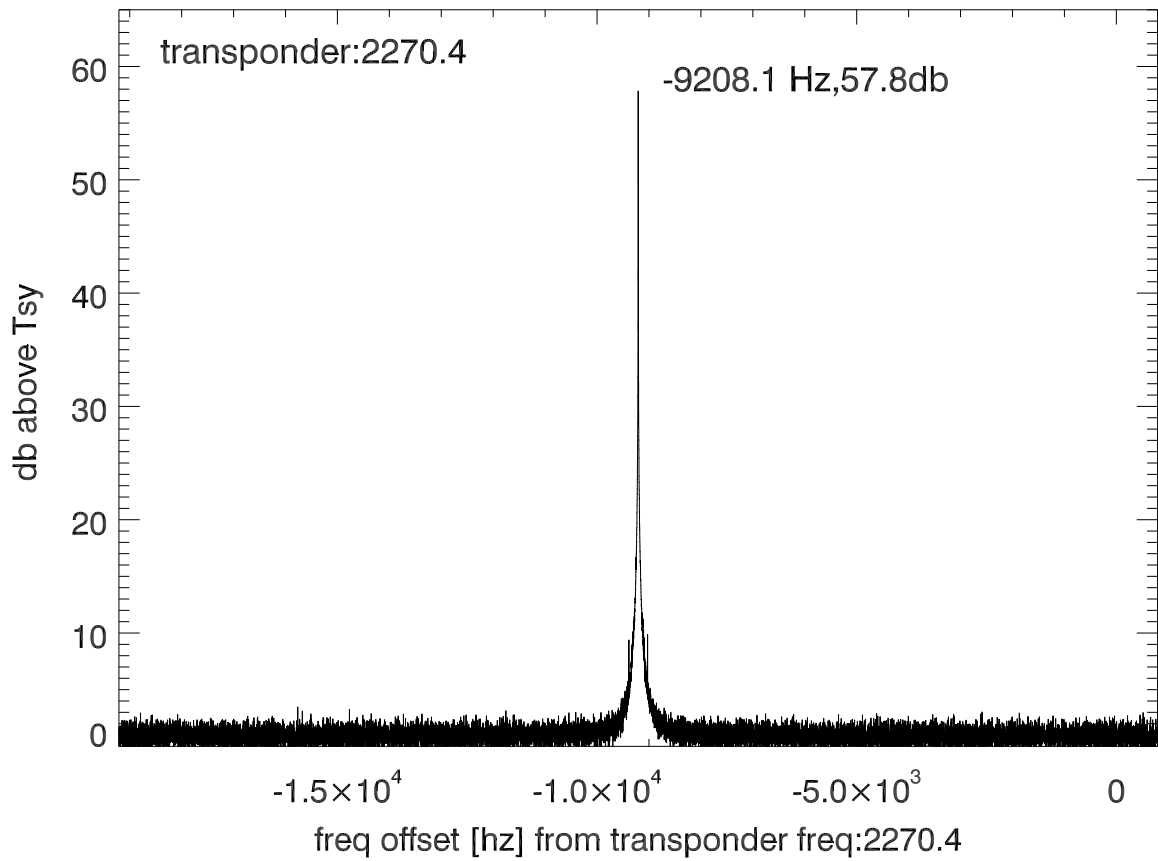

isee3 140624:190723 (UTC). overplot spectra from 38 sec run. PoIA

isee3 140624:190723 (UTC) spectra after doppler correction. PolA

isee3 140624:190723 (UTC) spectra after doppler correction. PolB