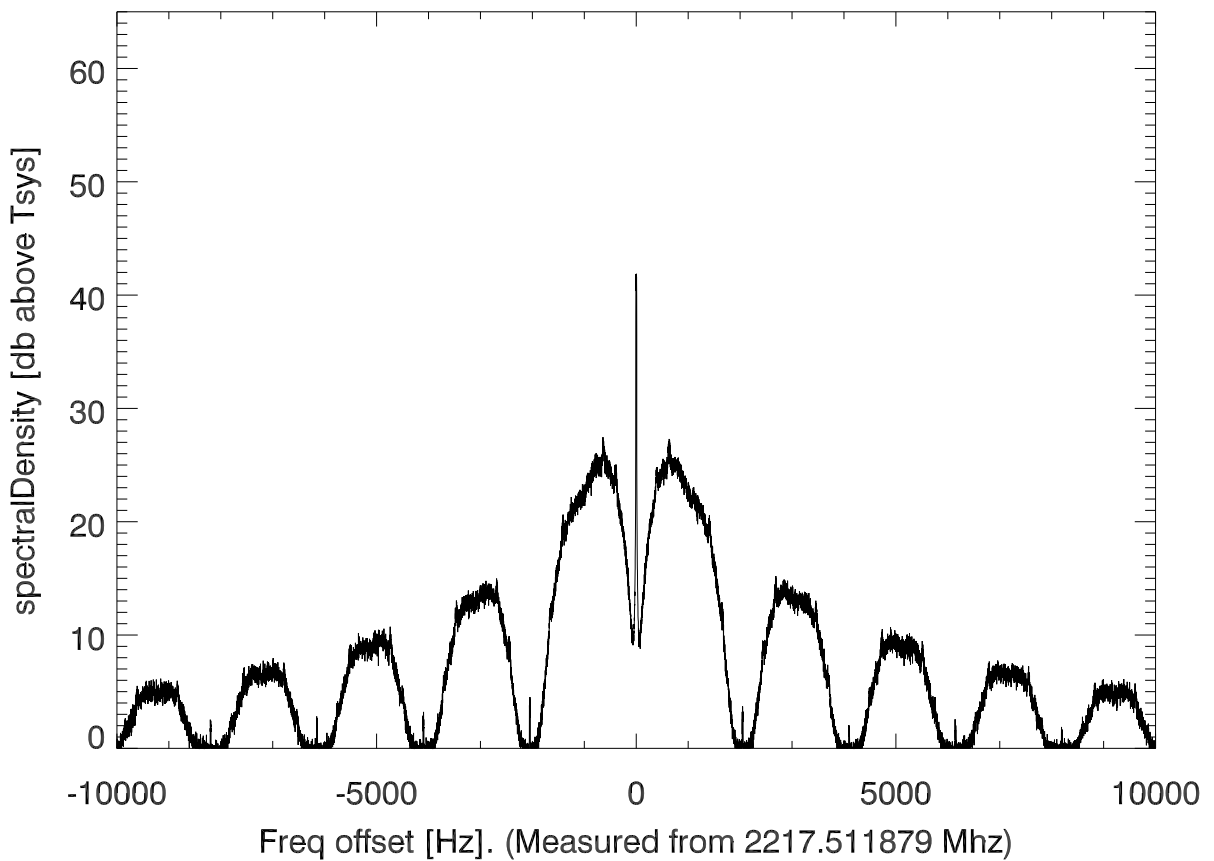

isee3 140624:195626 (UTC). overplot spectra from 82 sec run. PoIA

PoIB

isee3 140624:195626 (UTC) spectra after doppler correction. PoIA

isee3 140624:195626 (UTC) spectra after doppler correction. PoIB