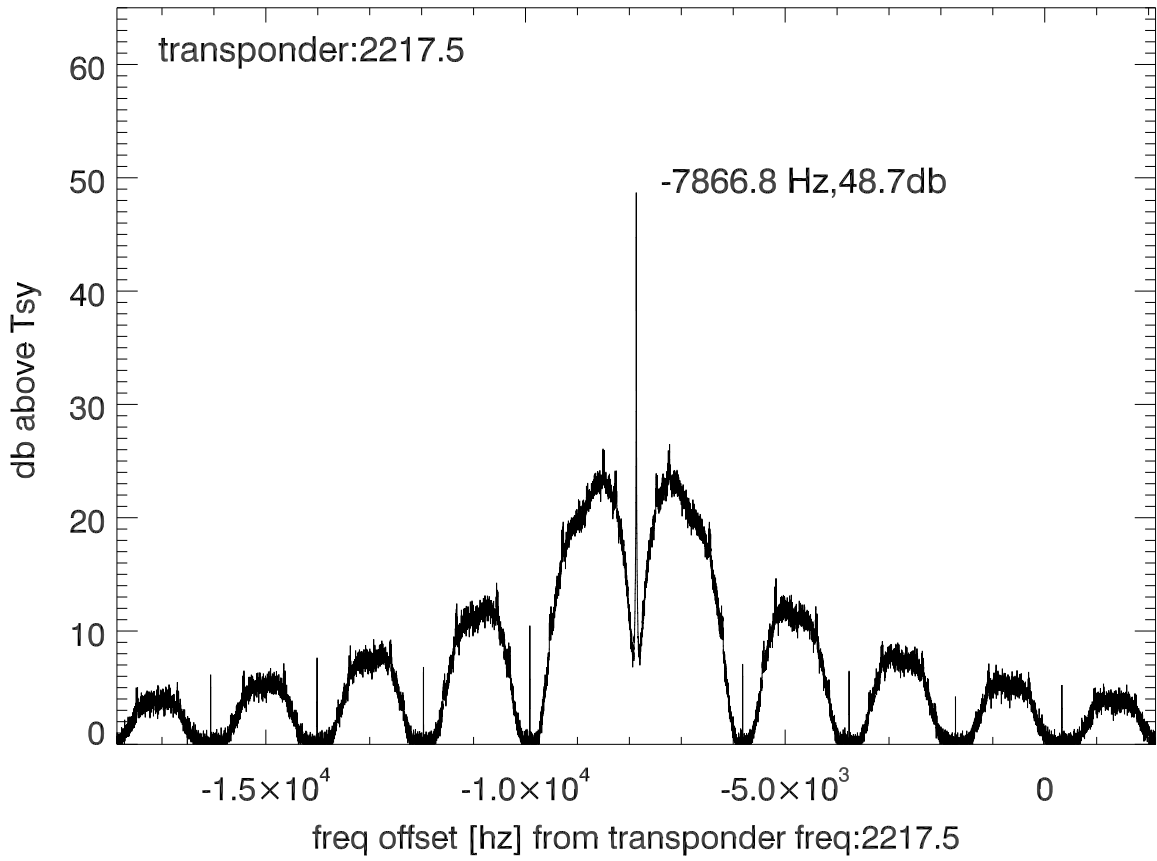

isee3 140624:195626 (UTC). overplot spectra from 82 sec run. PoIA

PoIB

isee3 140624:195626 (UTC) spectra after doppler correction. PoIA

isee3 140624:195626 (UTC) spectra after doppler correction. PoIB