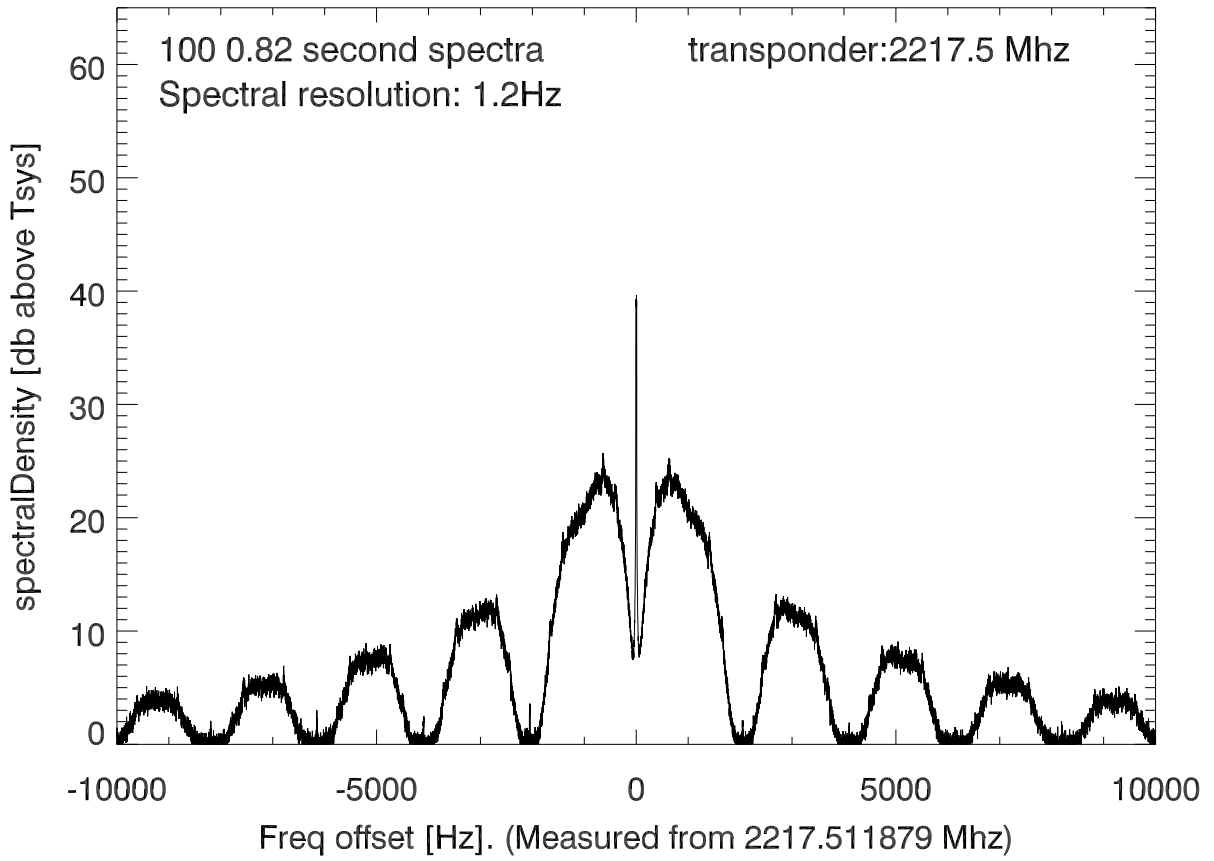

isee3 140624:195626 (UTC). overplot spectra from 82 sec run. PoIA

PoIB

isee3 140624:195626 (UTC) spectra after doppler correction. PoIA

isee3 140624:195626 (UTC) spectra after doppler correction. PoIB