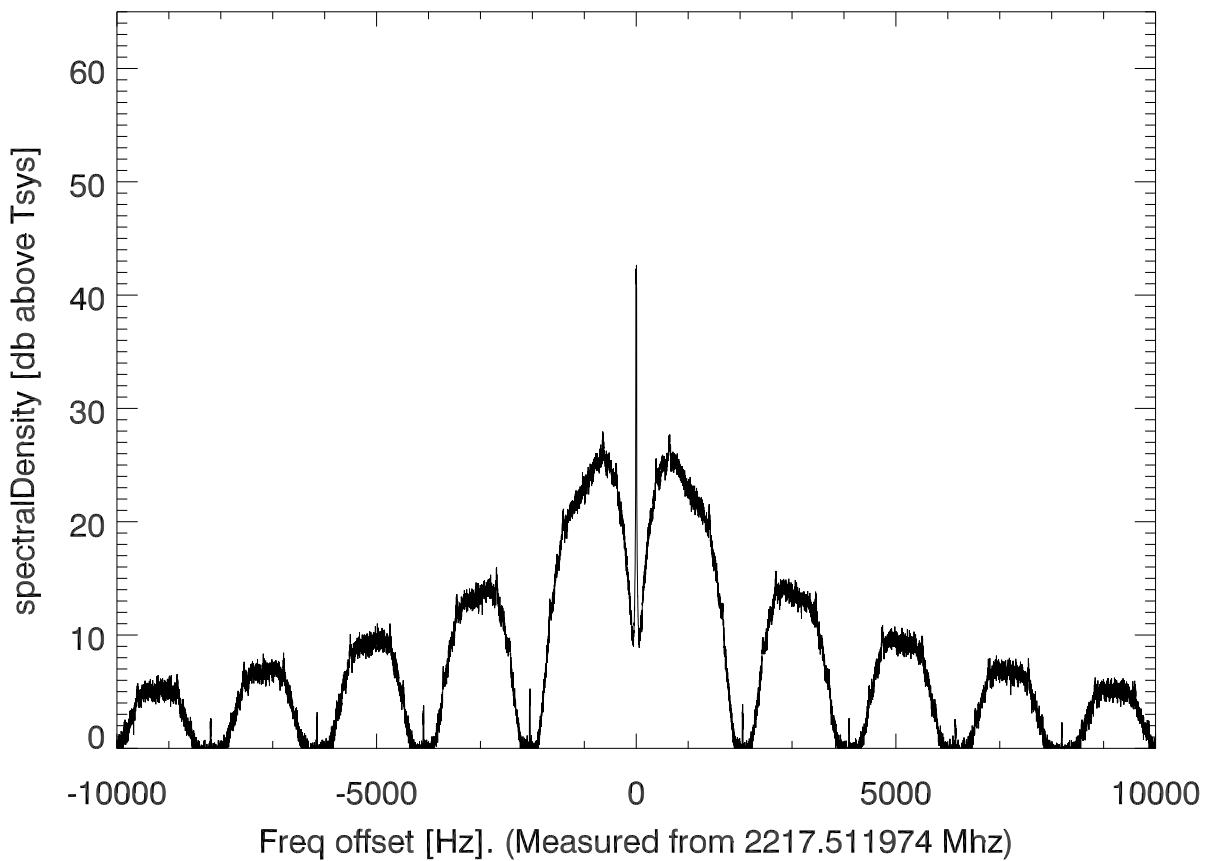

isee3 140624:194918 (UTC). overplot spectra from 71 sec run. PoIA

PoIB

isee3 140624:194918 (UTC) spectra after doppler correction. PoIA

isee3 140624:194918 (UTC) spectra after doppler correction. PoIB