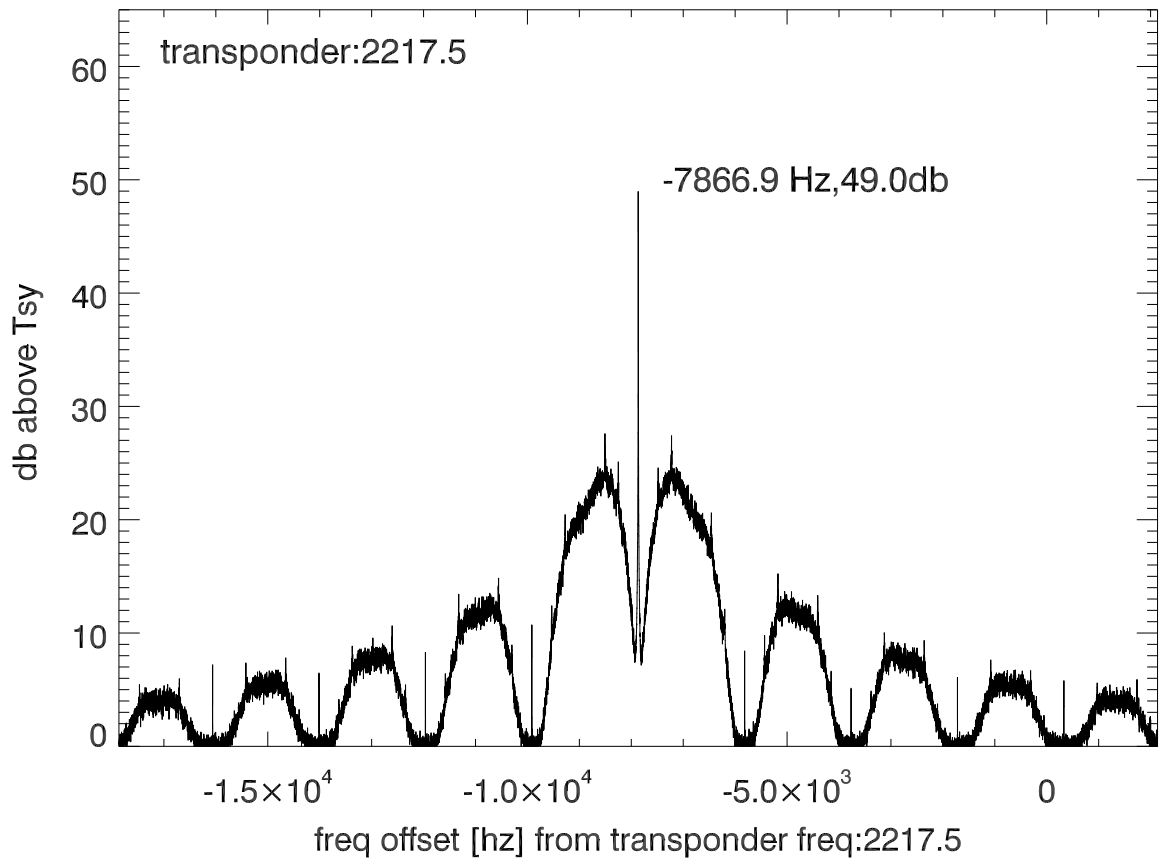

isee3 140624:194918 (UTC). overplot spectra from 71 sec run. PoIA

PoIB

isee3 140624:194918 (UTC) spectra after doppler correction. PoIA

isee3 140624:194918 (UTC) spectra after doppler correction. PoIB