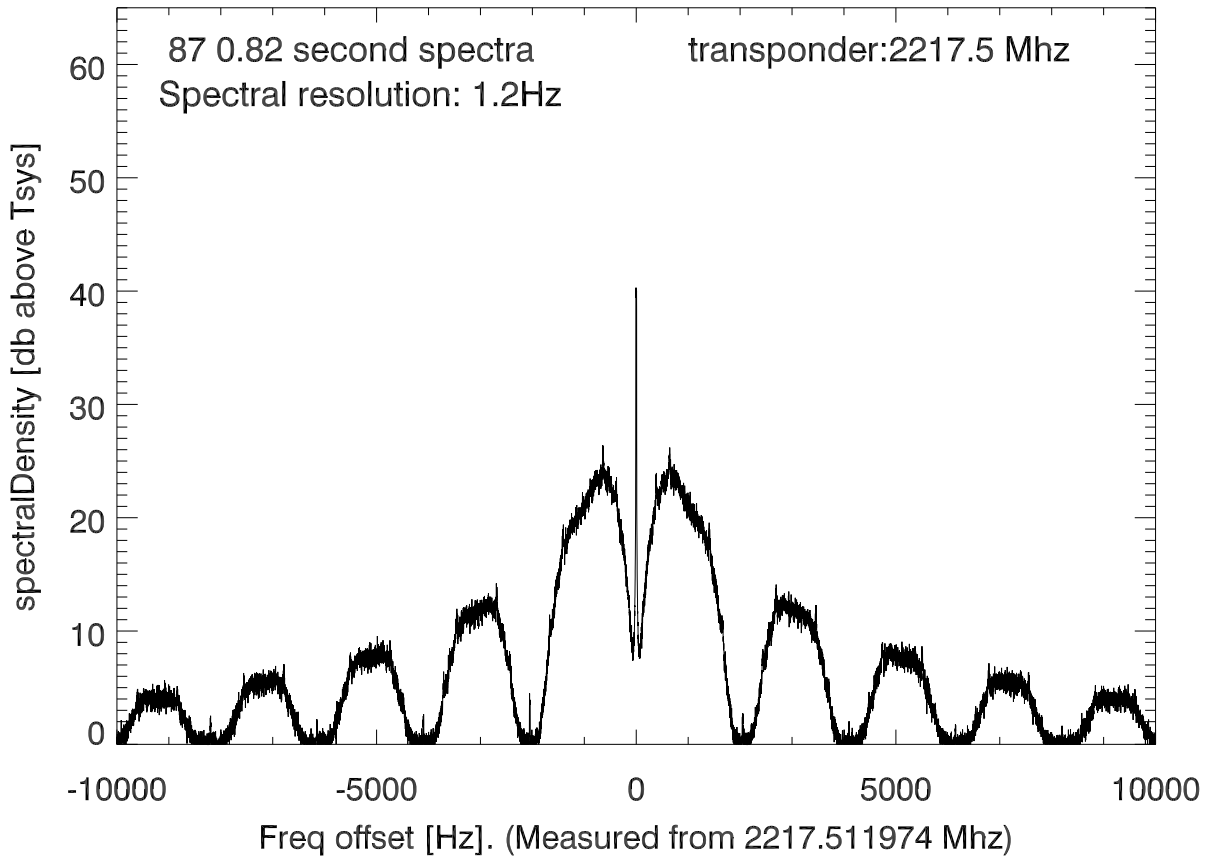

isee3 140624:194918 (UTC). overplot spectra from 71 sec run. PoIA

PoIB

isee3 140624:194918 (UTC) spectra after doppler correction. PoIA

isee3 140624:194918 (UTC) spectra after doppler correction. PoIB