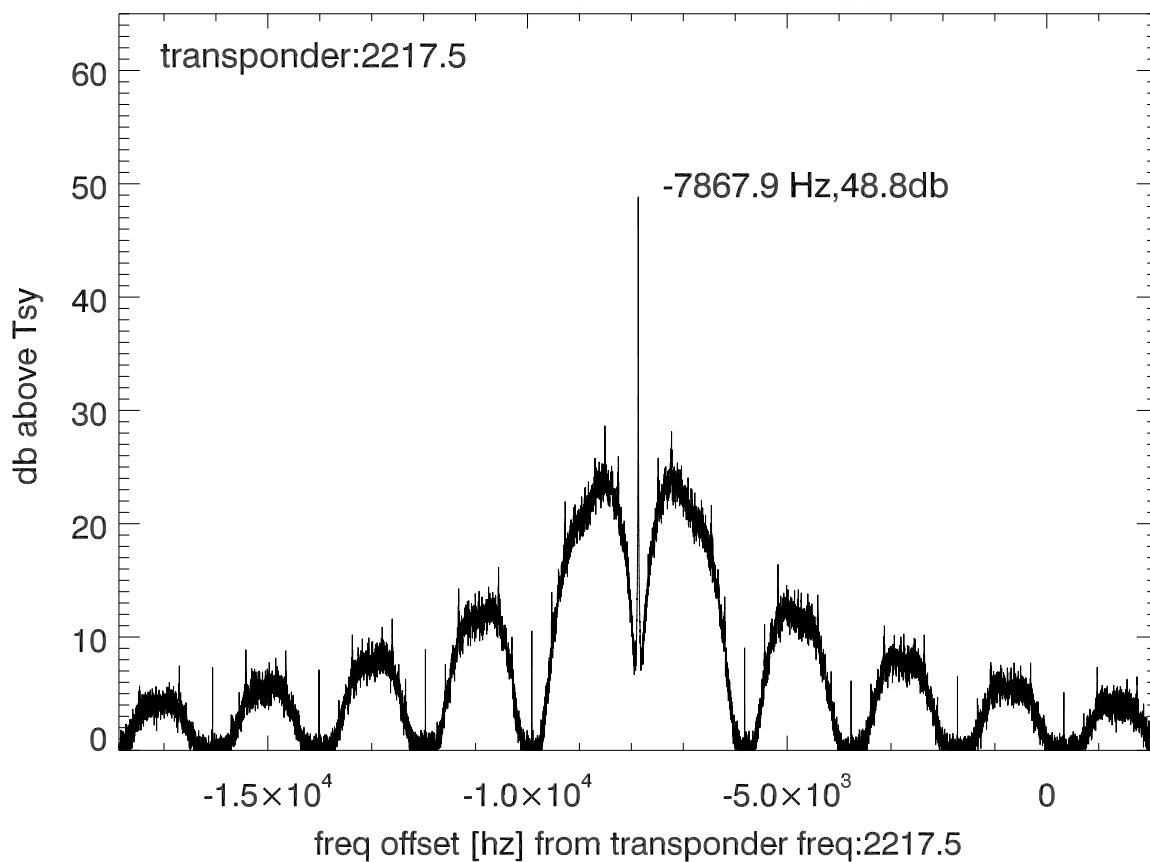

isee3 140624:191729 (UTC). overplot spectra from 39 sec run. PoIA

PoIB

isee3 140624:191729 (UTC) spectra after doppler correction. PoIA

isee3 140624:191729 (UTC) spectra after doppler correction. PoIB