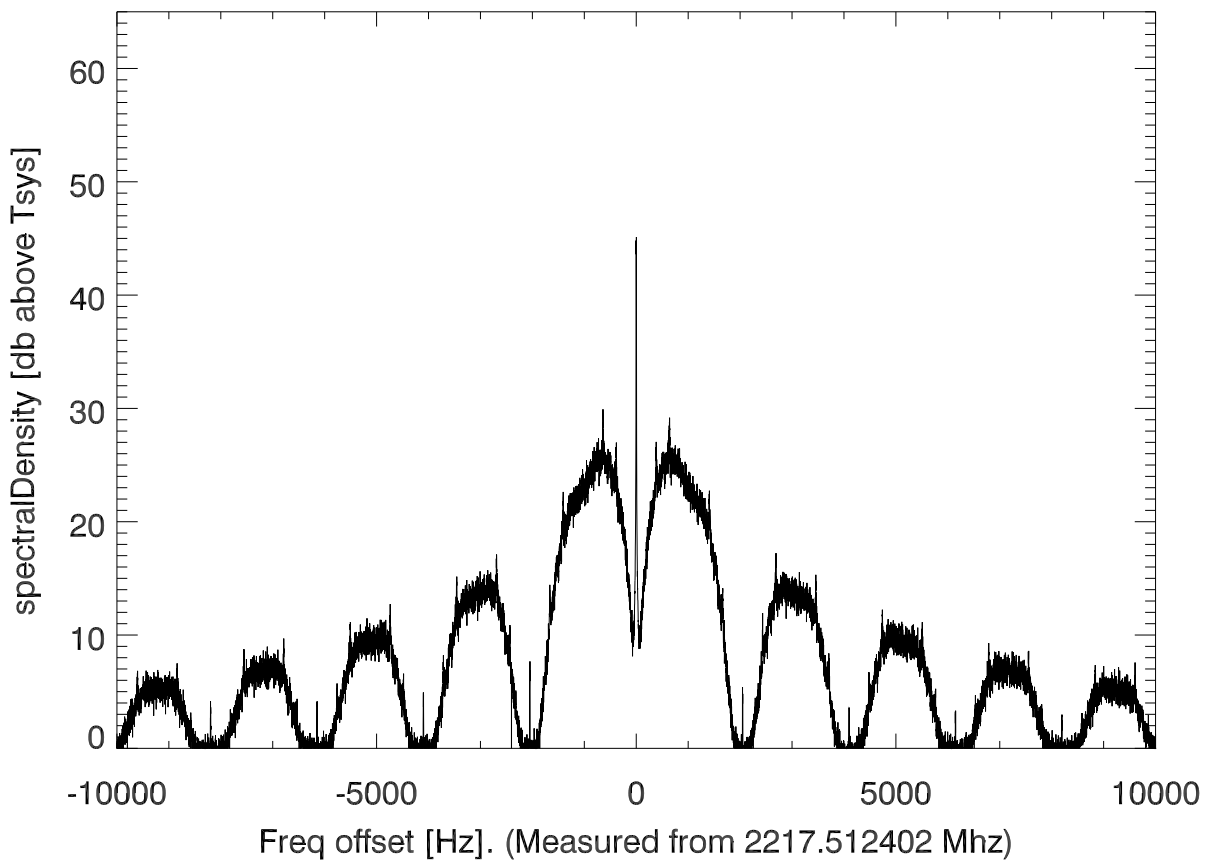

isee3 140624:191729 (UTC). overplot spectra from 39 sec run. PoIA

PoIB

isee3 140624:191729 (UTC) spectra after doppler correction. PoIA

isee3 140624:191729 (UTC) spectra after doppler correction. PoIB