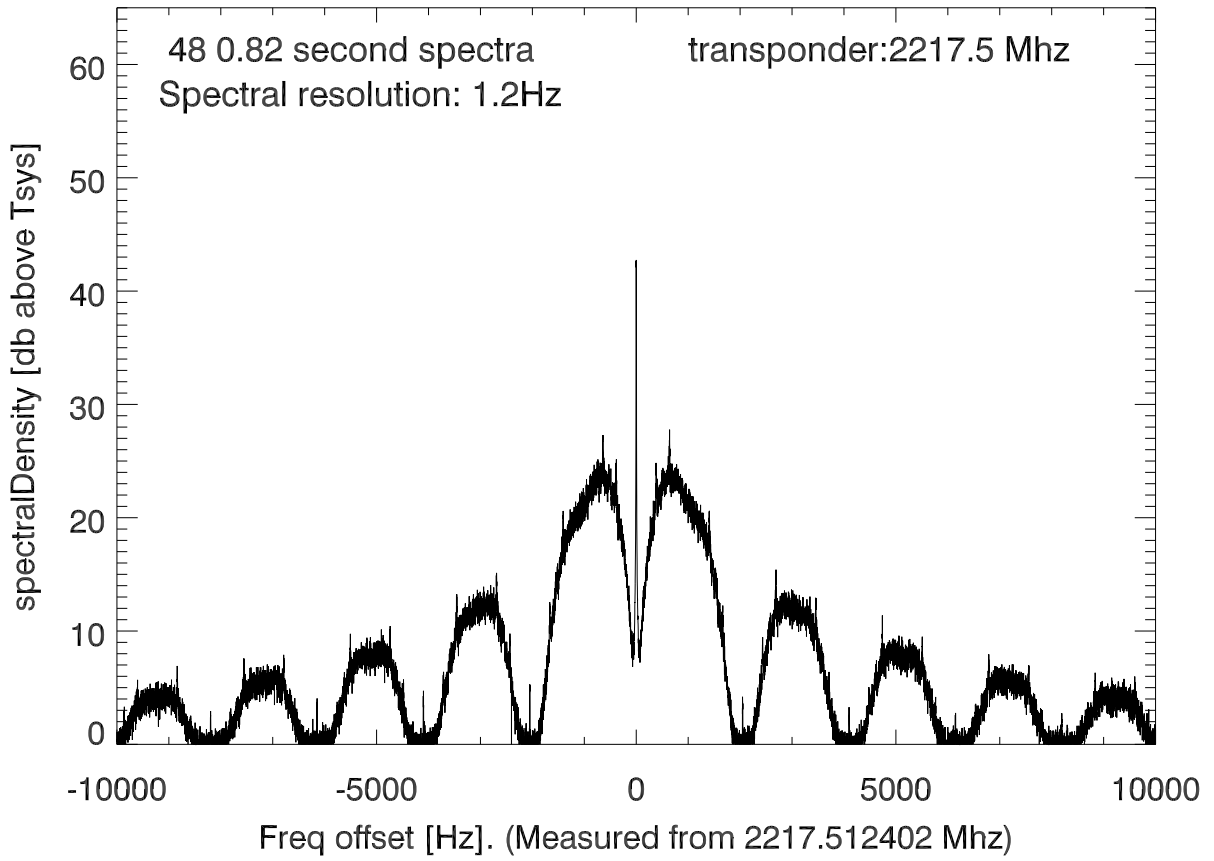

isee3 140624:191729 (UTC). overplot spectra from 39 sec run. PoIA

PoIB

isee3 140624:191729 (UTC) spectra after doppler correction. PoIA

isee3 140624:191729 (UTC) spectra after doppler correction. PoIB