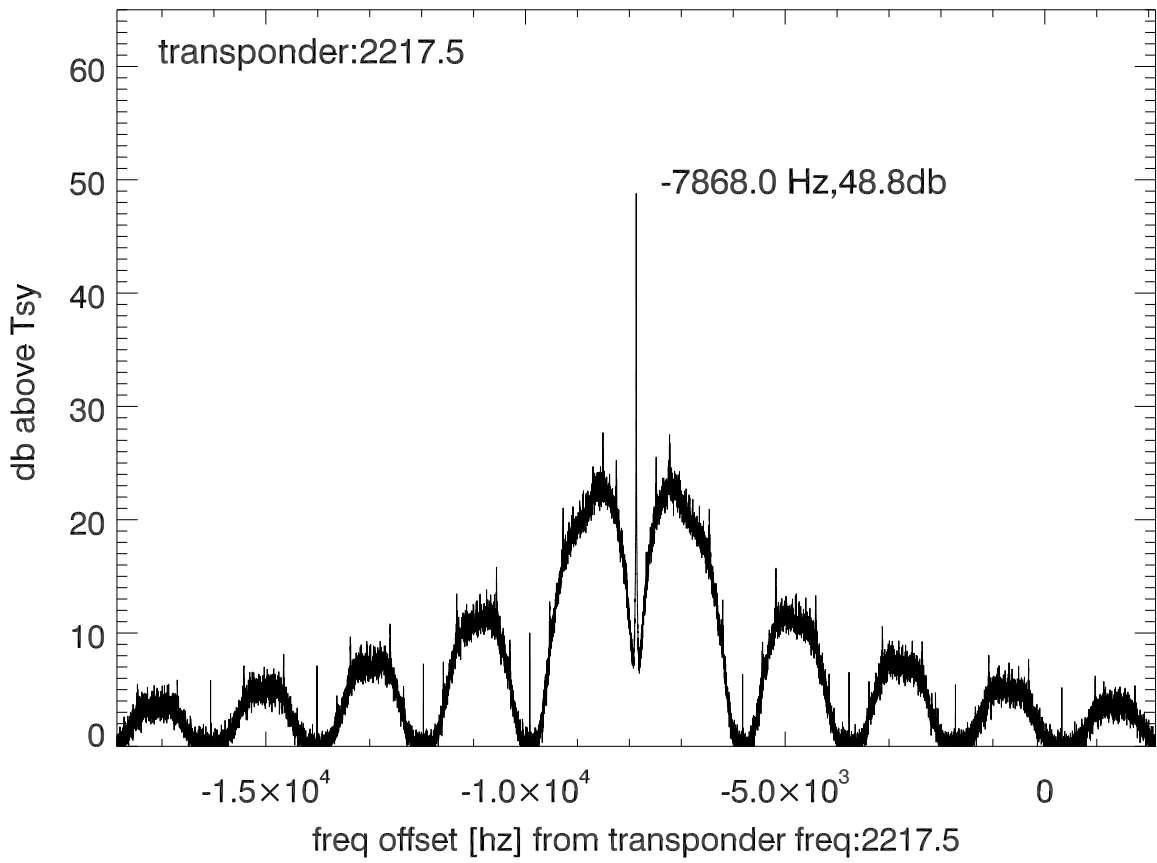

isee3 140624:190235 (UTC). overplot spectra from 44 sec run. PoIA

PoIB

isee3 140624:190235 (UTC) spectra after doppler correction. PoIA

isee3 140624:190235 (UTC) spectra after doppler correction. PoIB