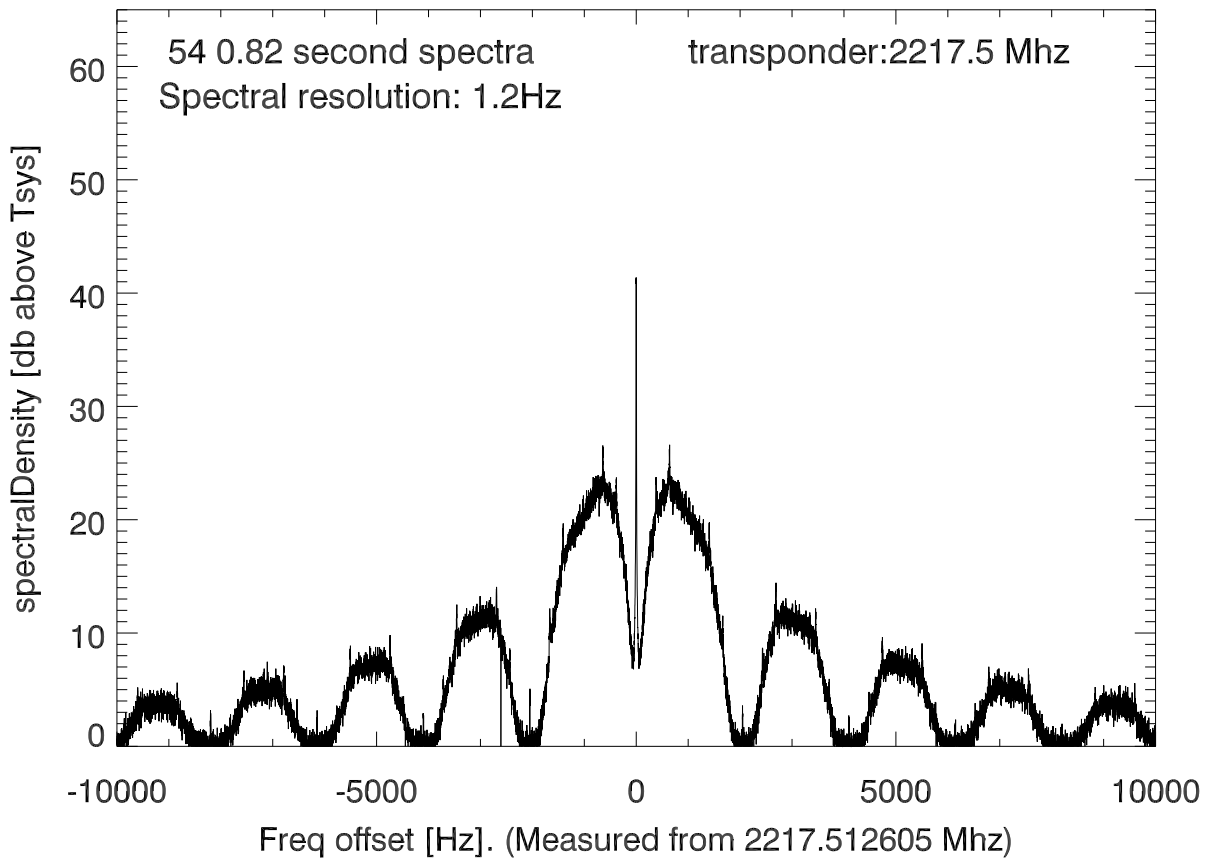

isee3 140624:190235 (UTC). overplot spectra from 44 sec run. PoIA

PoIB

isee3 140624:190235 (UTC) spectra after doppler correction. PoIA

isee3 140624:190235 (UTC) spectra after doppler correction. PoIB