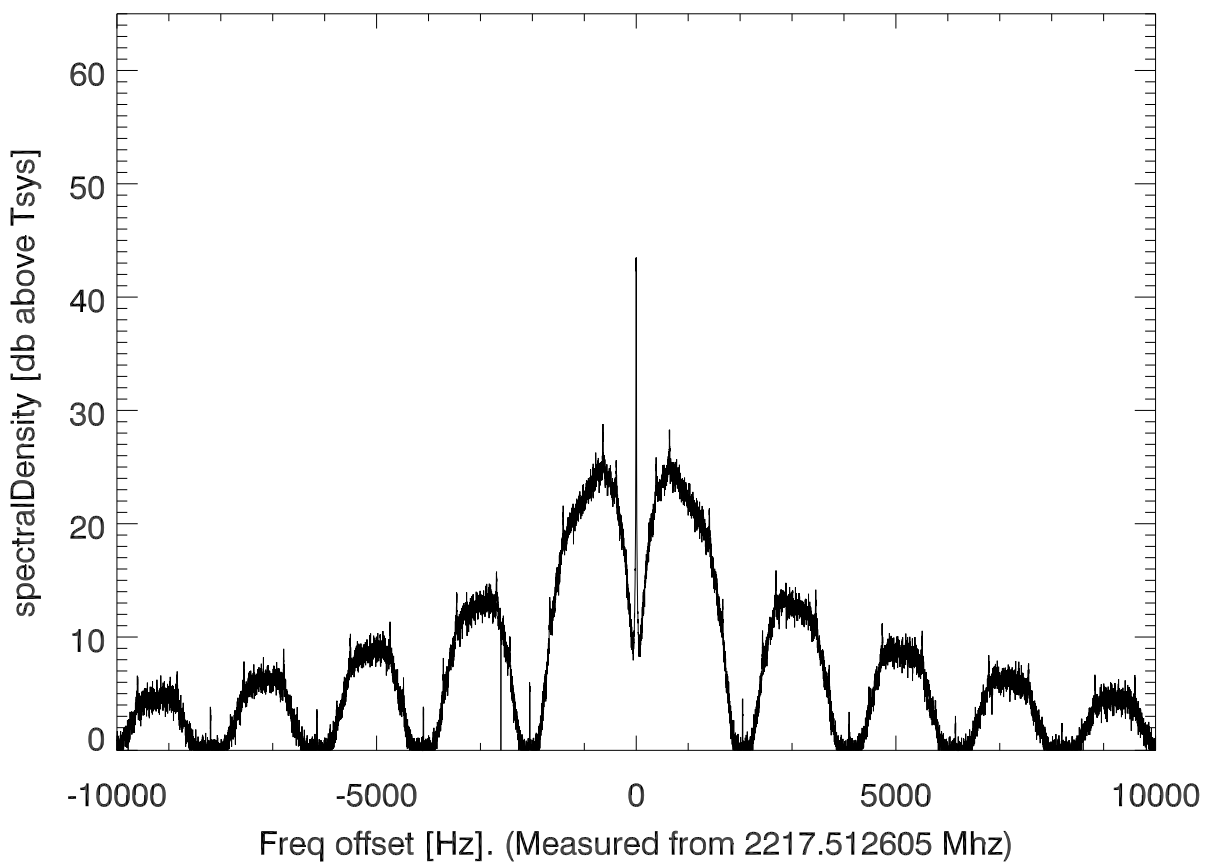

isee3 140624:190235 (UTC). overplot spectra from 44 sec run. PoIA

PoIB

isee3 140624:190235 (UTC) spectra after doppler correction. PoIA

isee3 140624:190235 (UTC) spectra after doppler correction. PoIB