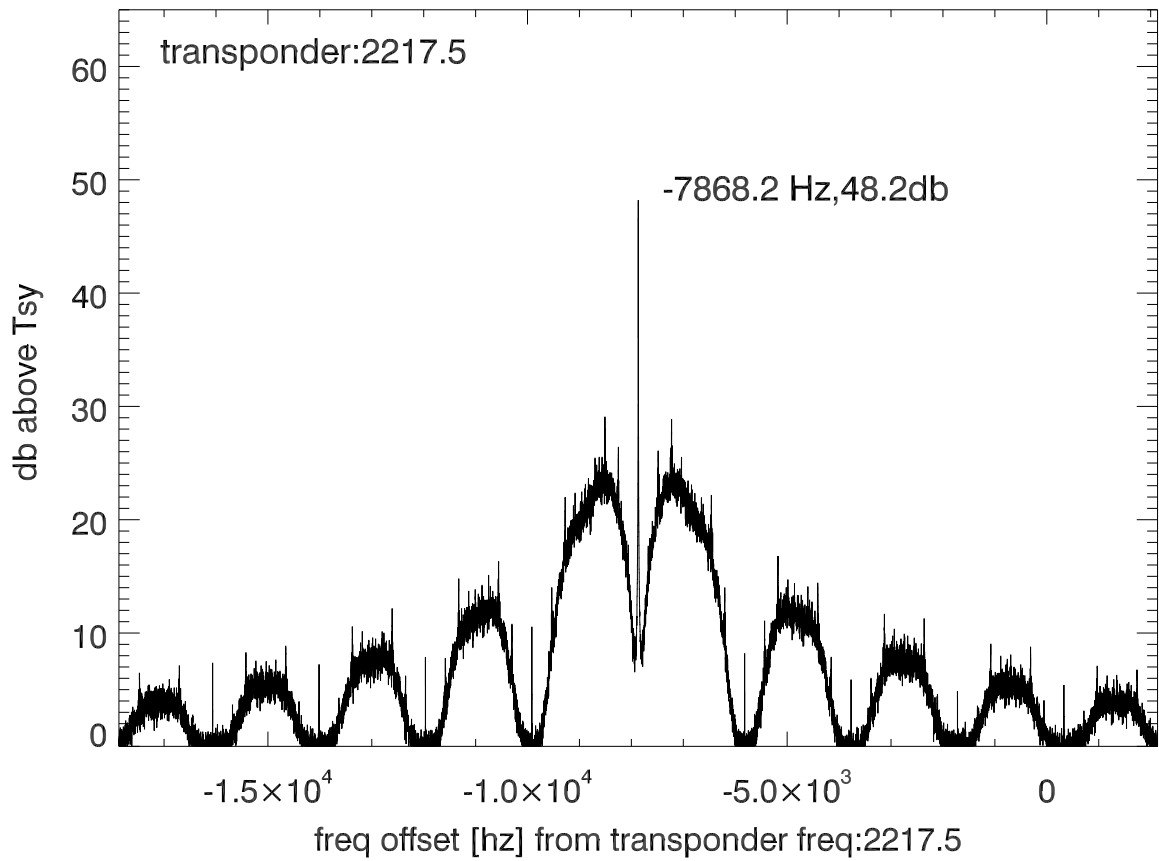

isee3 140624:185749 (UTC). overplot spectra from 39 sec run. PoIA

PoIB

isee3 140624:185749 (UTC) spectra after doppler correction. PoIA

isee3 140624:185749 (UTC) spectra after doppler correction. PoIB