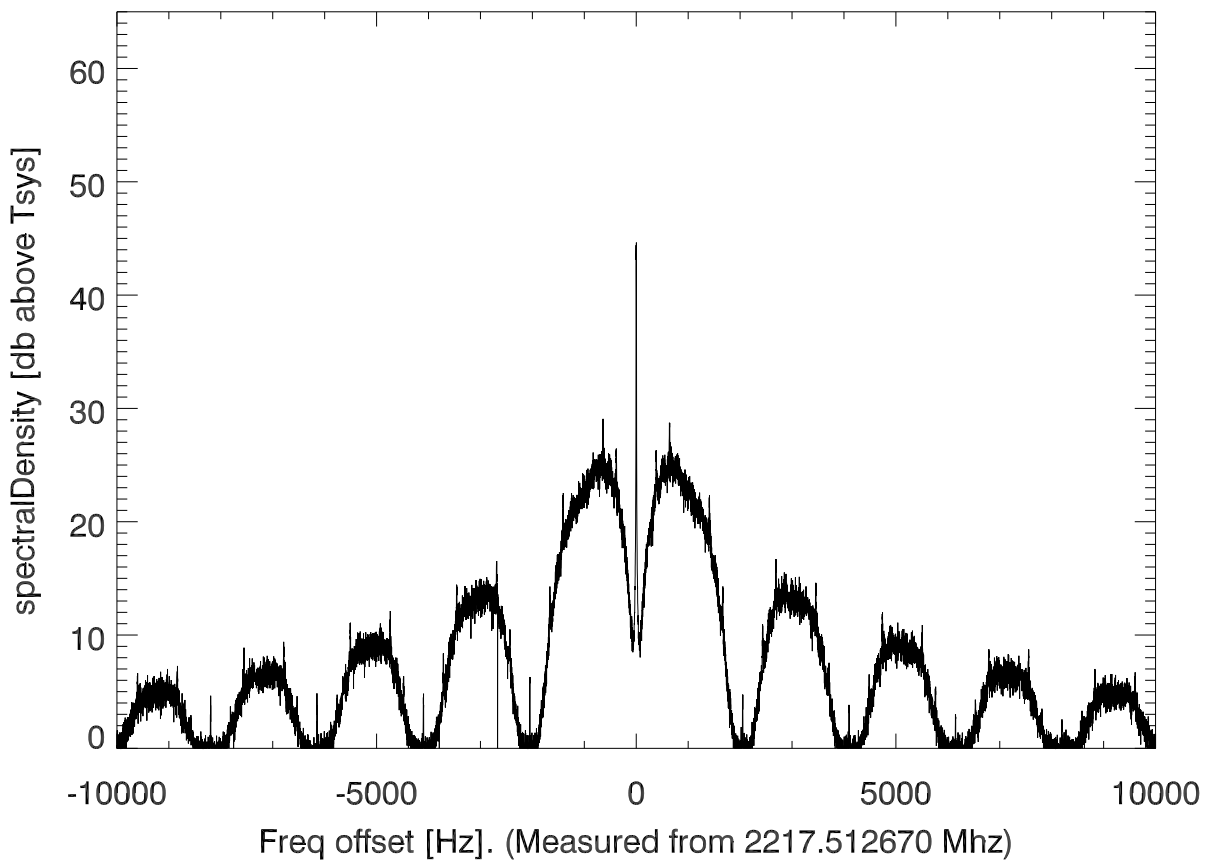

isee3 140624:185749 (UTC). overplot spectra from 39 sec run. PoIA

PoIB

isee3 140624:185749 (UTC) spectra after doppler correction. PoIA

isee3 140624:185749 (UTC) spectra after doppler correction. PoIB