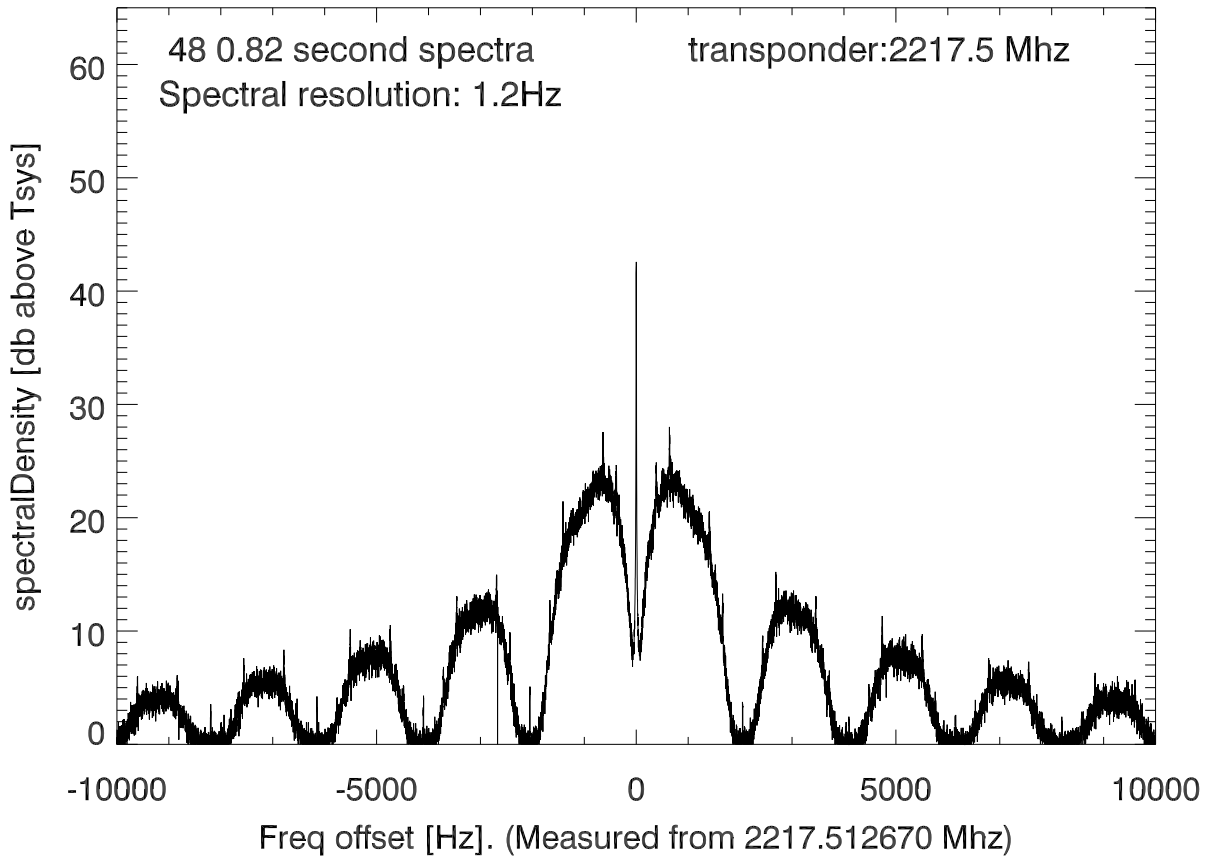

isee3 140624:185749 (UTC). overplot spectra from 39 sec run. PoIA

PoIB

isee3 140624:185749 (UTC) spectra after doppler correction. PoIA

isee3 140624:185749 (UTC) spectra after doppler correction. PoIB